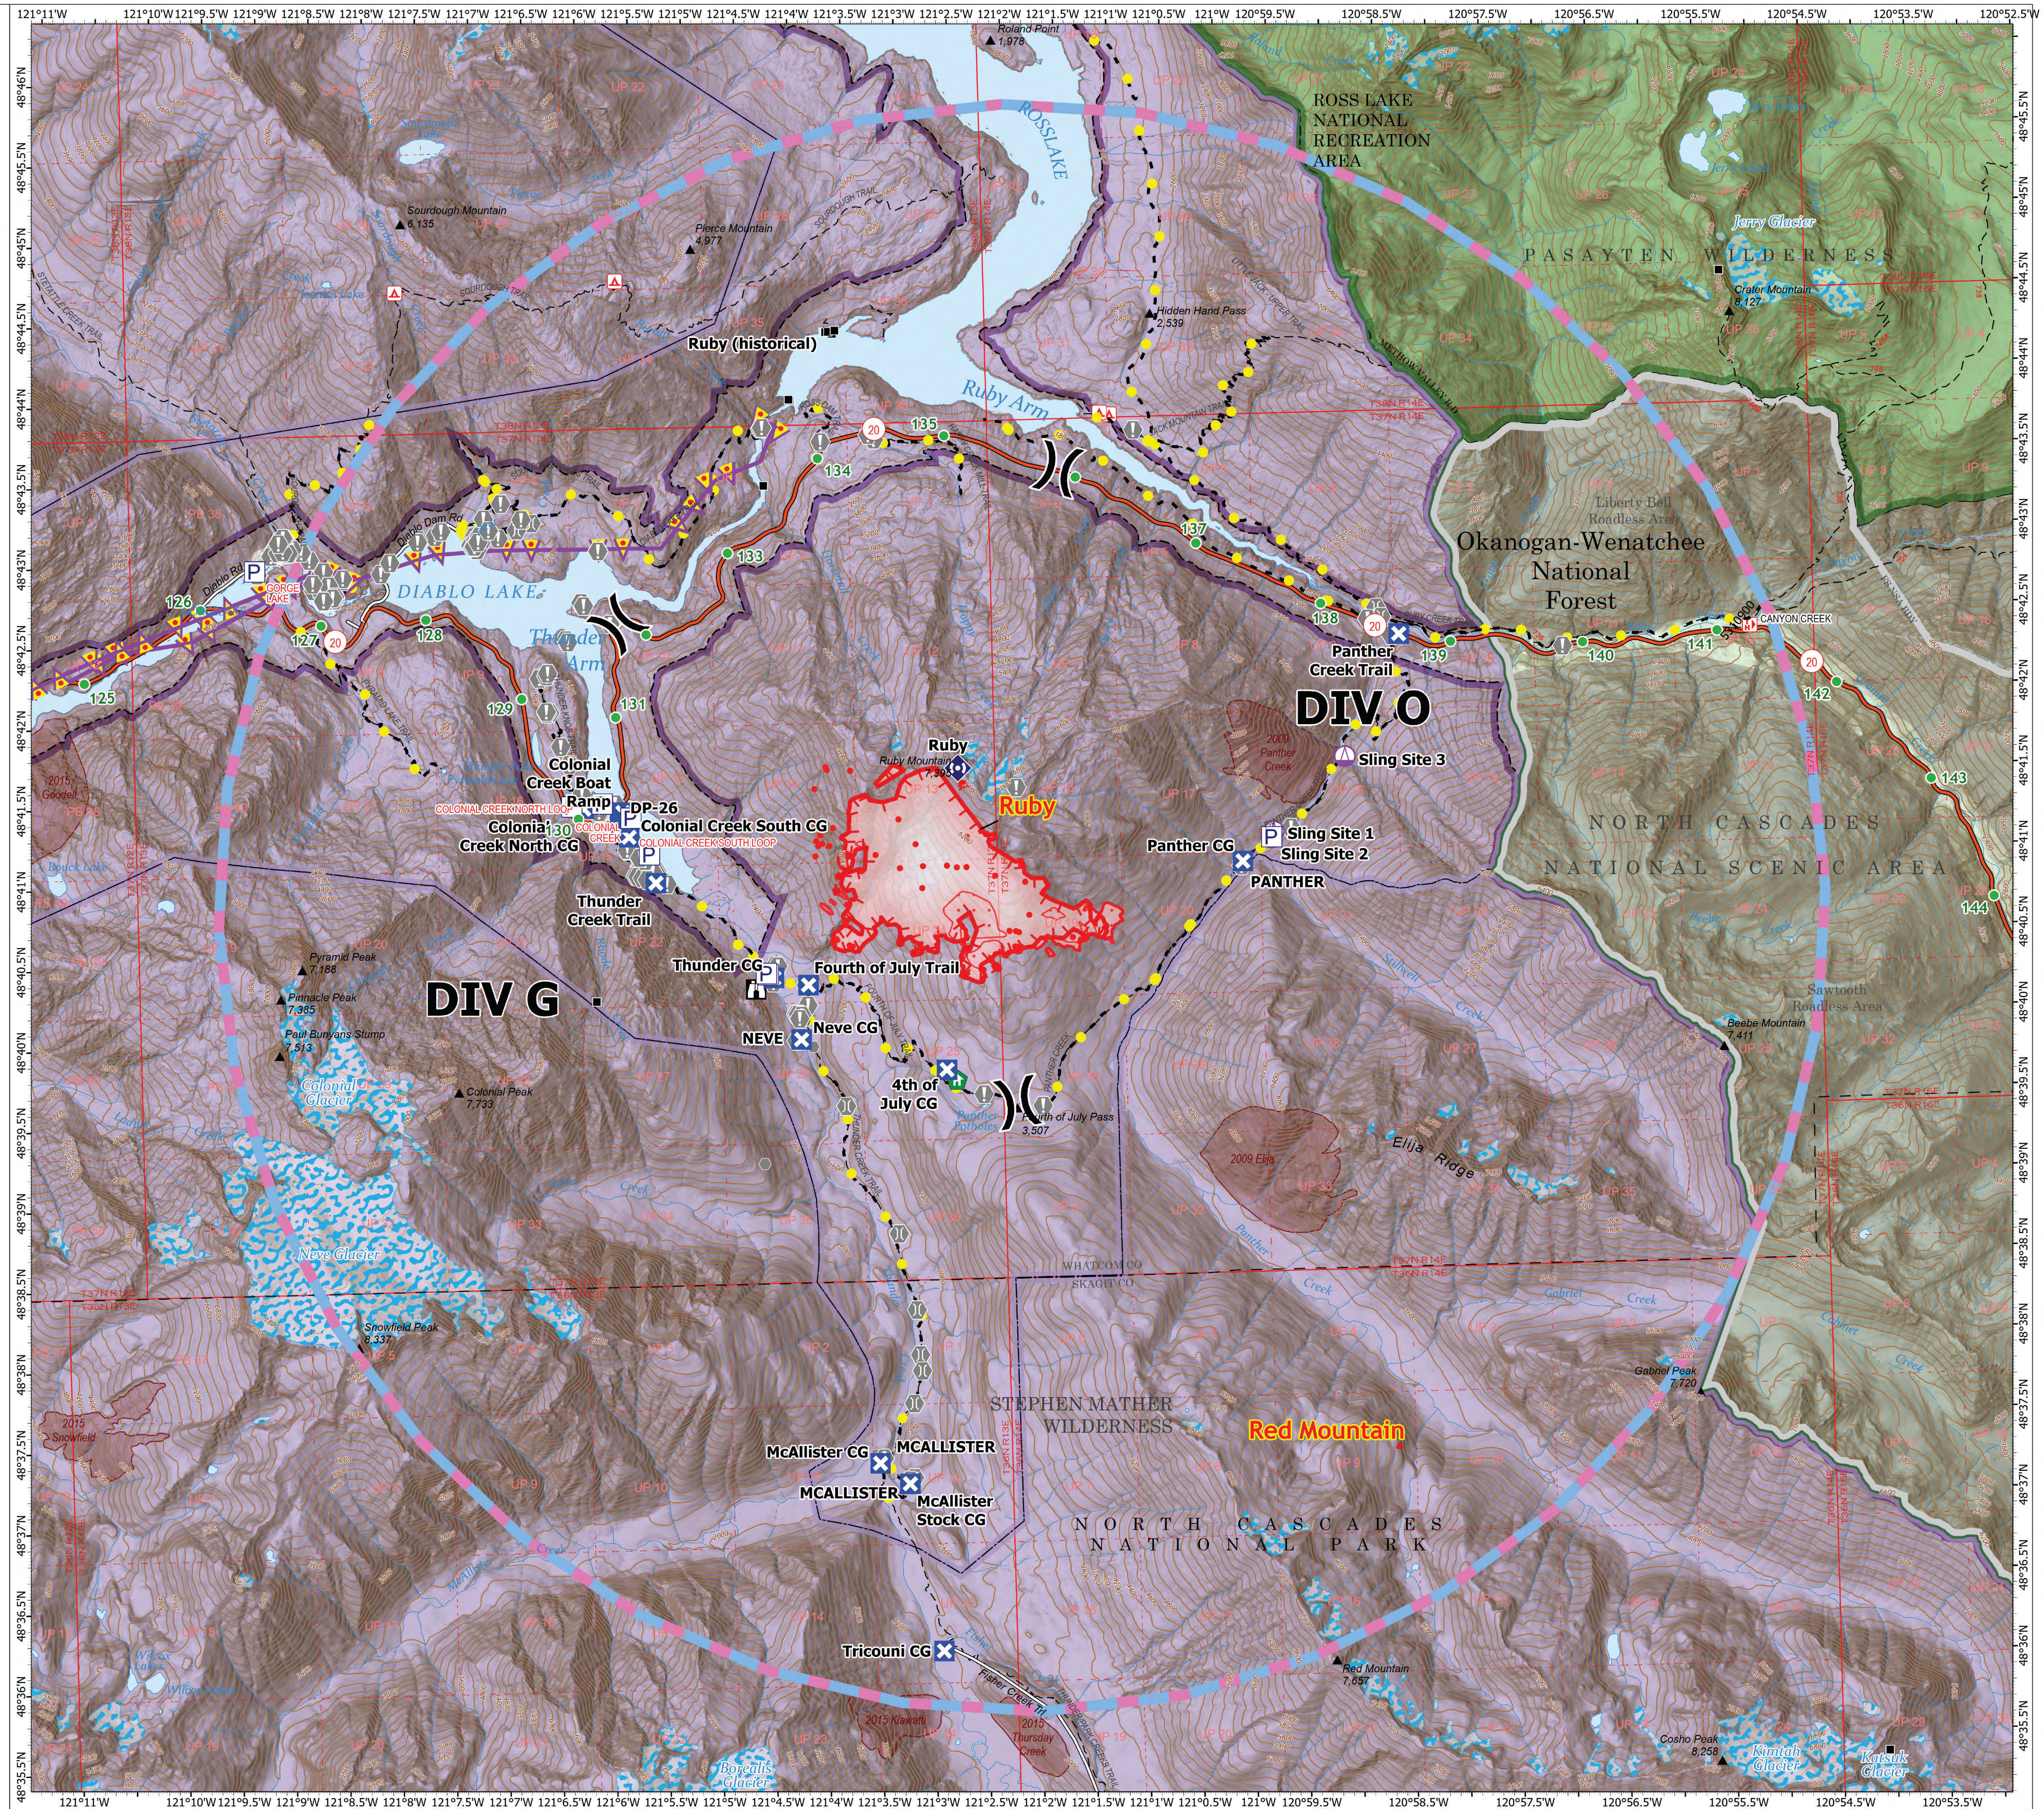

Operations

Ruby
WA-NCP-000285
8/26/2024 day

955 acres at 08/23/2024 0215 hrs PT

- Uncontained
- Wildfire Daily Fire Perimeter
- IR Scattered Heat
- IR Isolated Heat Source
- Structure
- Pump
- Sling Site
- Division Break
- Drop Point
- Closure
- Lookout
- Value at Risk
- Other
- Bridge
- Structure Wrap
- Repeater
- Hazard
- Highlighted Feature
- Aerial Hazard
- Temporary Flight Restriction
- Mile Markers
- Secondary Highway
- Road
- USFS Roadless Areas
- National Park Service Wilderness
- FS Wilderness Boundary
- Other Designated Boundary
- Forest Service Land
- National Park Service Lands
- Interagency Fire Perimeter History Since 2004
- Interagency Fuels Treatments

0 2
Miles