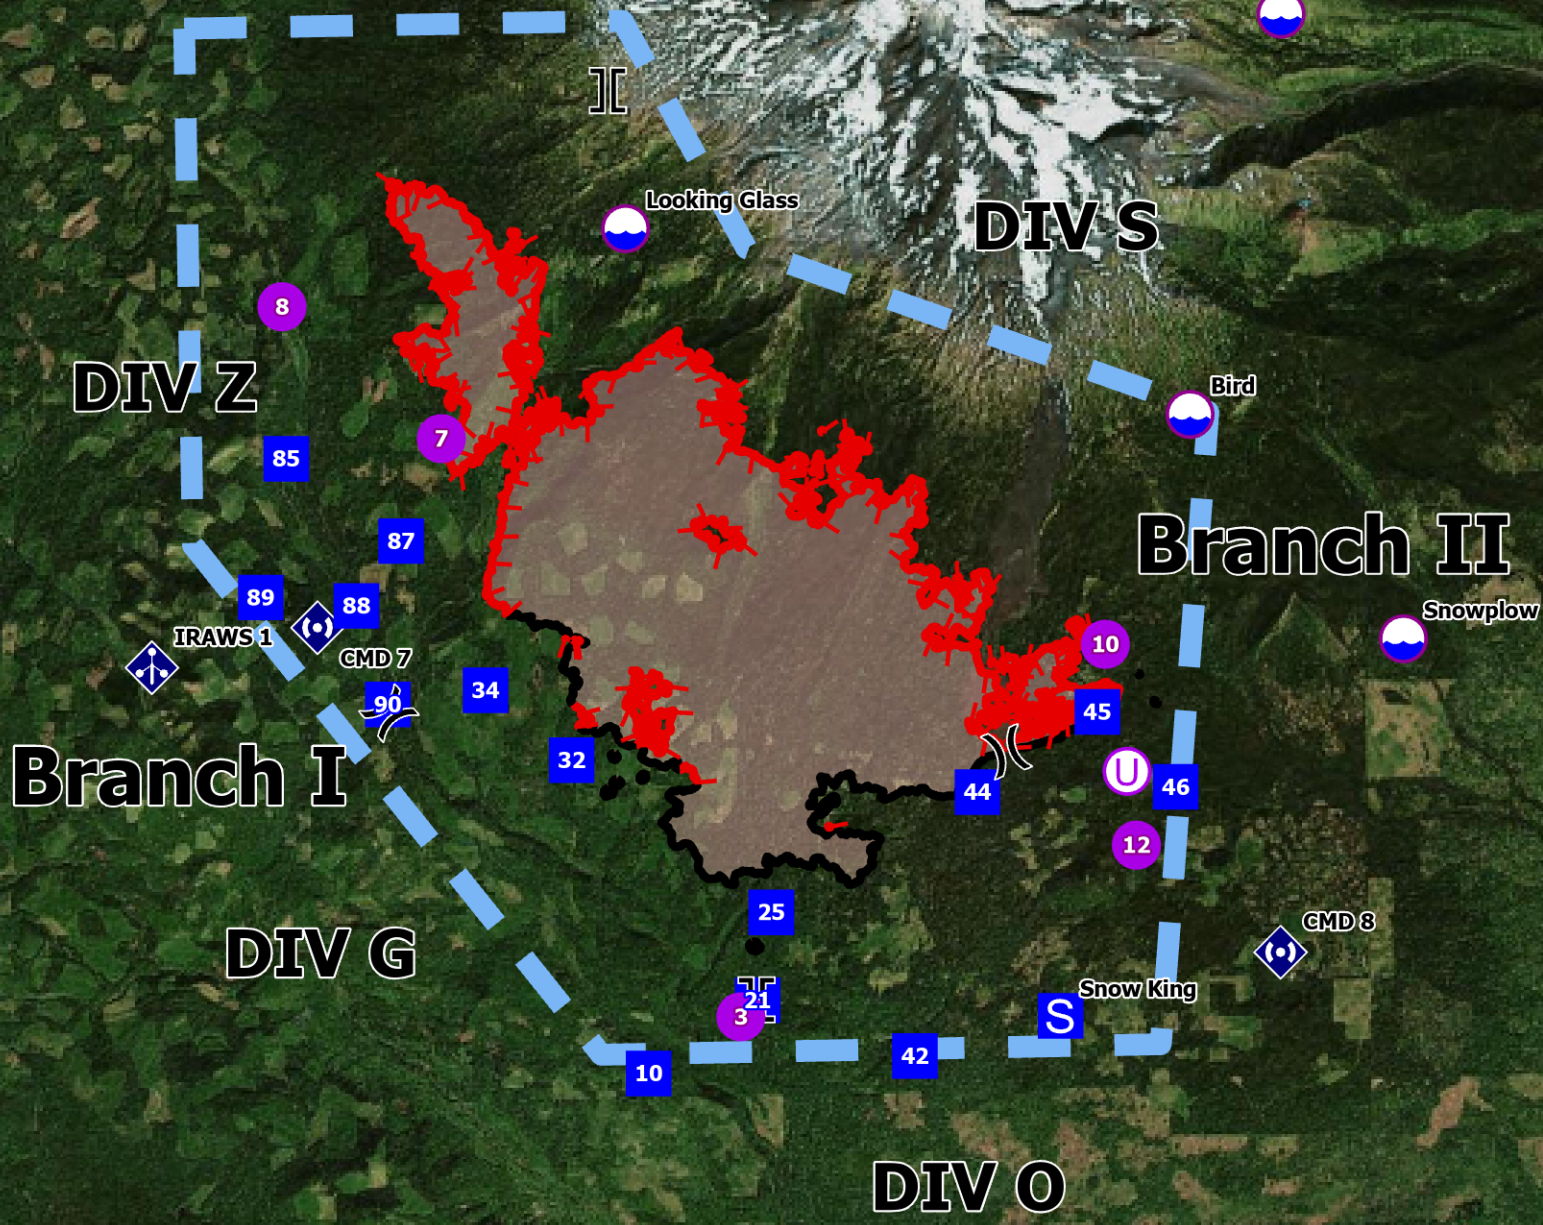

Pilot
 Williams Mine
 WA-GPF-000813
 08/26/2024 24hr
 11,776 acres at 08/23/2024 @ 2211

0 1 2 3 4
 Miles

1:122,000 | NW IMT 13 | 8/25/2024 2051
 Acres from IR
 North American 1983 Datum, LatLong Grid

- | | |
|---------------------------|---------------------------------|
| ● Helispot | ◆ Mobile Weather Unit |
| ○ Unimproved Landing Area | ◆ Repeater |
|) (Division Break | ● Dip Site |
| Branch Break | ■ Temporary Flight Restriction |
| ▣ Incident Command Post | — Contained |
| ■ Drop Point | — Uncontained |
| ■ Staging Area | ■ Wildfire Daily Fire Perimeter |