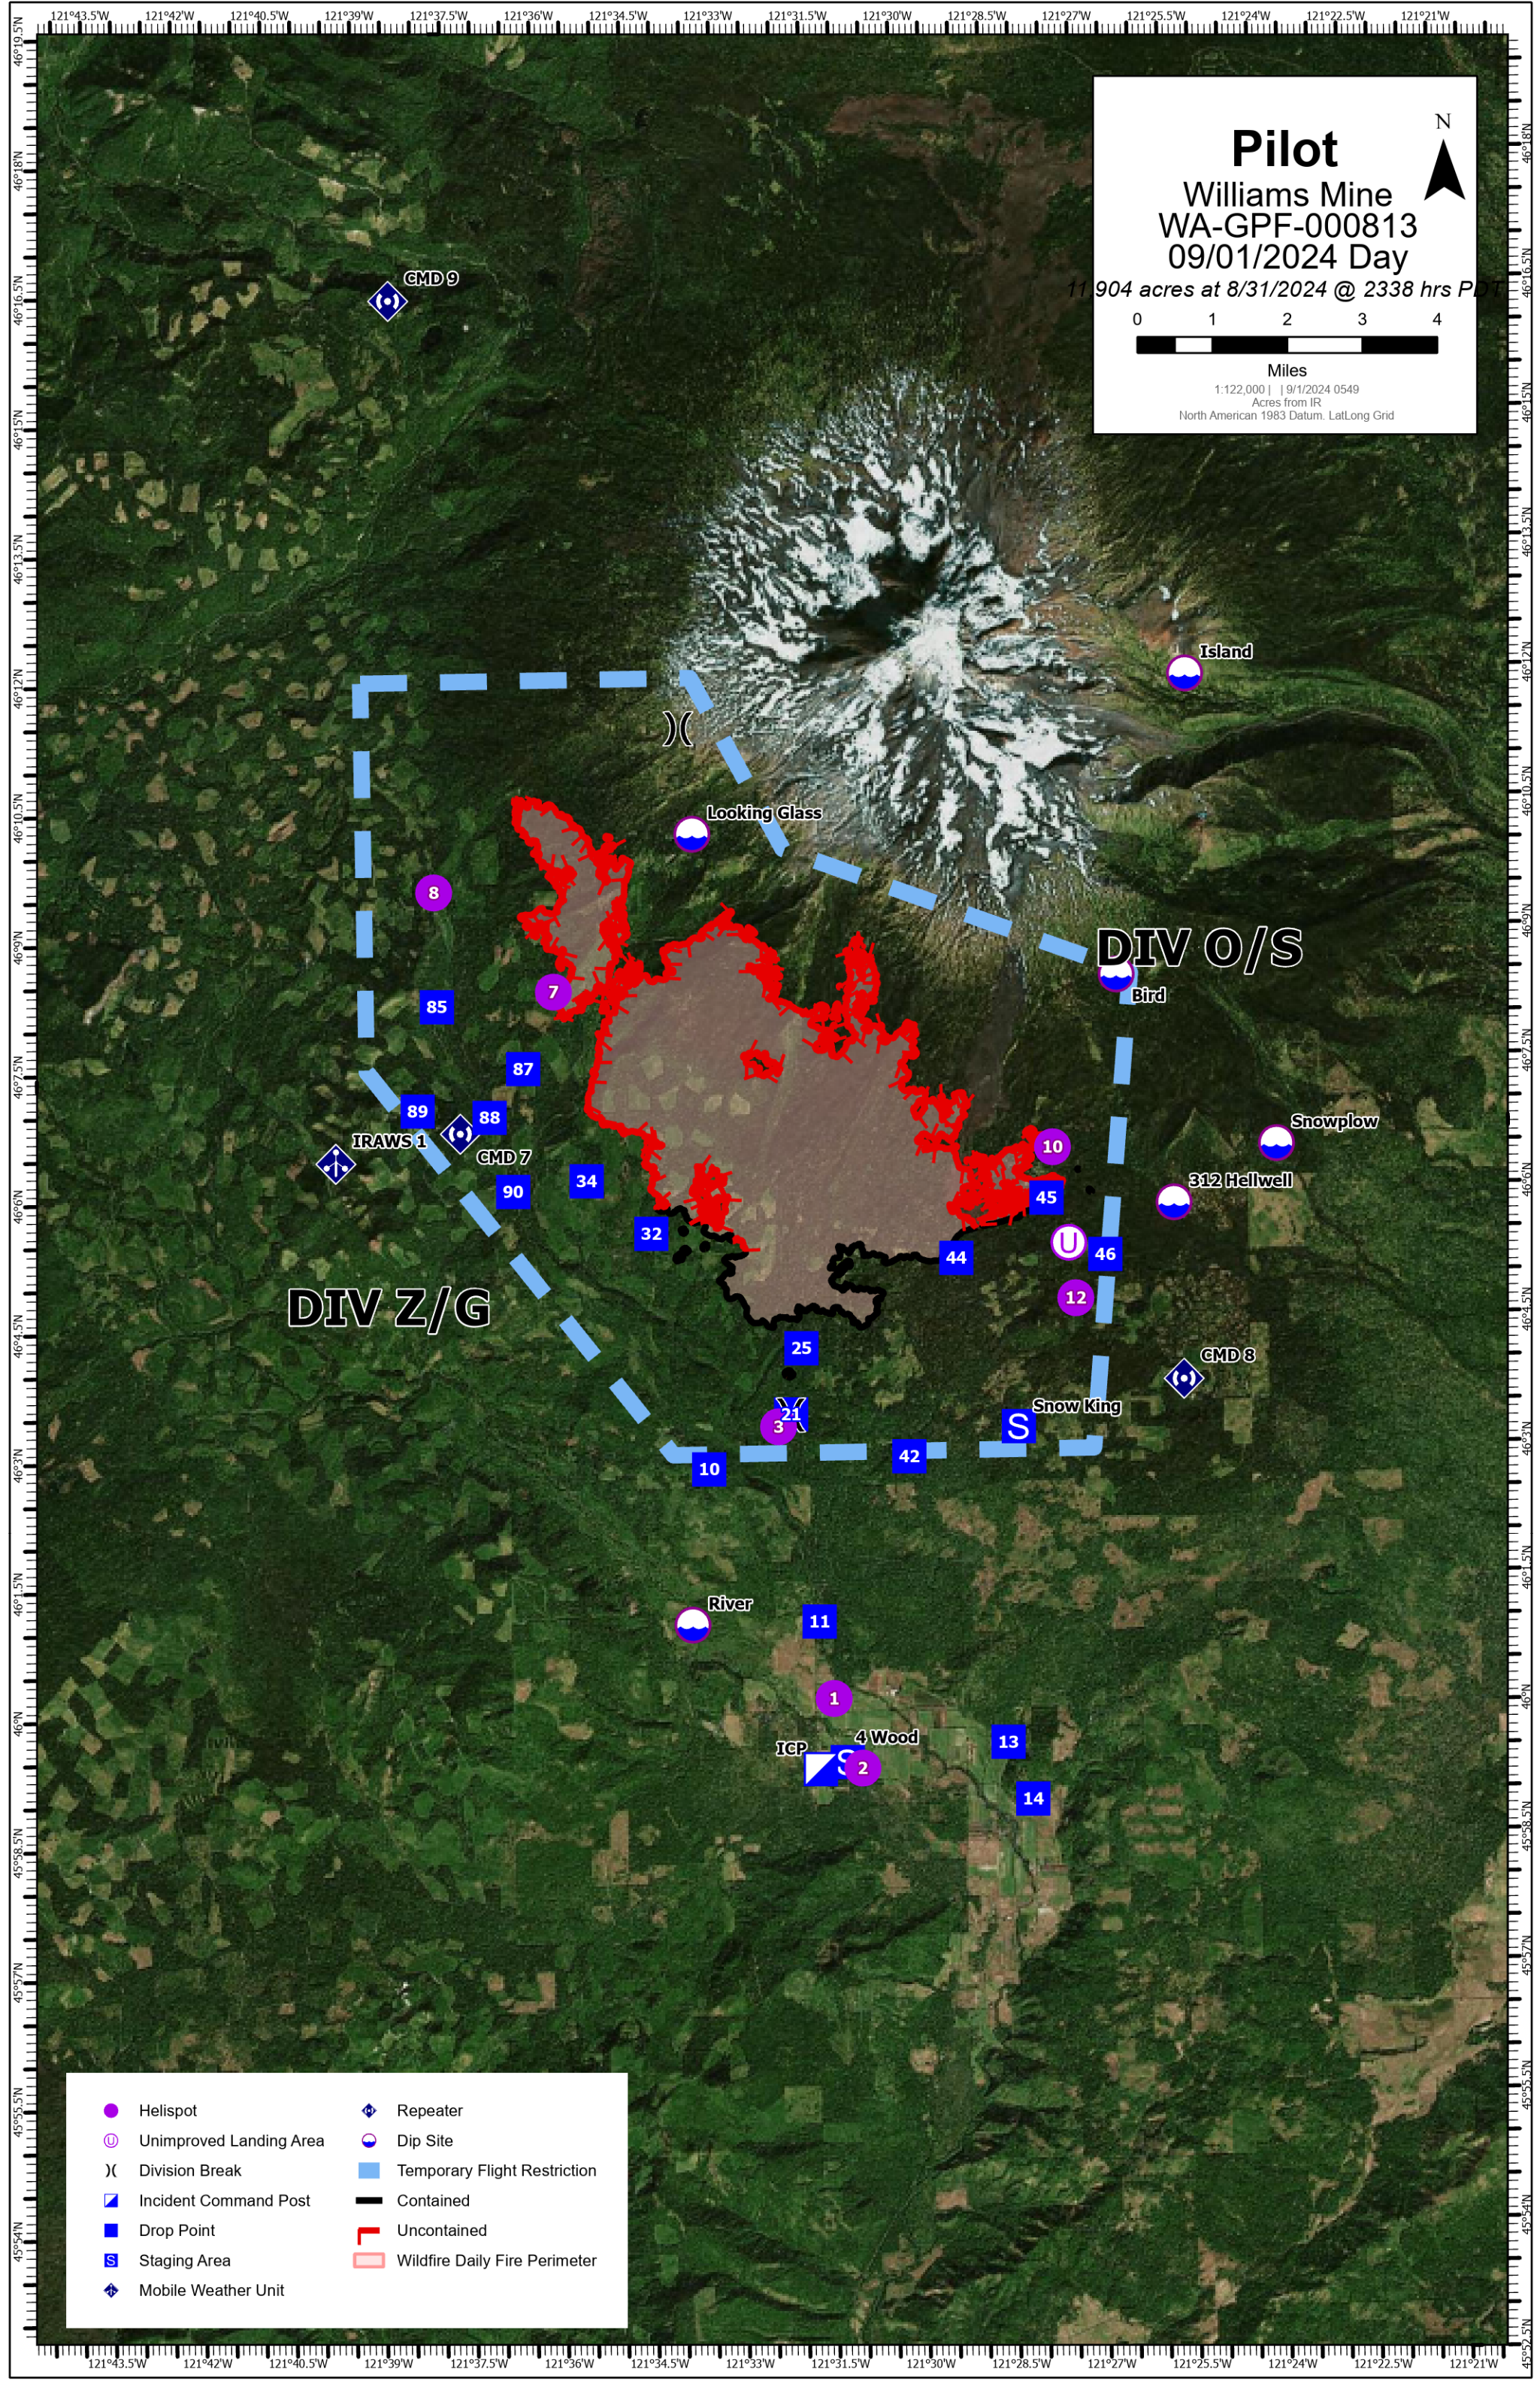

Pilot
 Williams Mine
 WA-GPF-000813
 09/01/2024 Day
 11,904 acres at 8/31/2024 @ 2338 hrs PDT

0 1 2 3 4
 Miles
 1:122,000 | 9/1/2024 0549
 Acres from IR
 North American 1983 Datum. LatLong Grid

- Helispot
- Unimproved Landing Area
- Division Break
- Incident Command Post
- Drop Point
- Staging Area
- Mobile Weather Unit
- Repeater
- Dip Site
- Temporary Flight Restriction
- Contained
- Uncontained
- Wildfire Daily Fire Perimeter