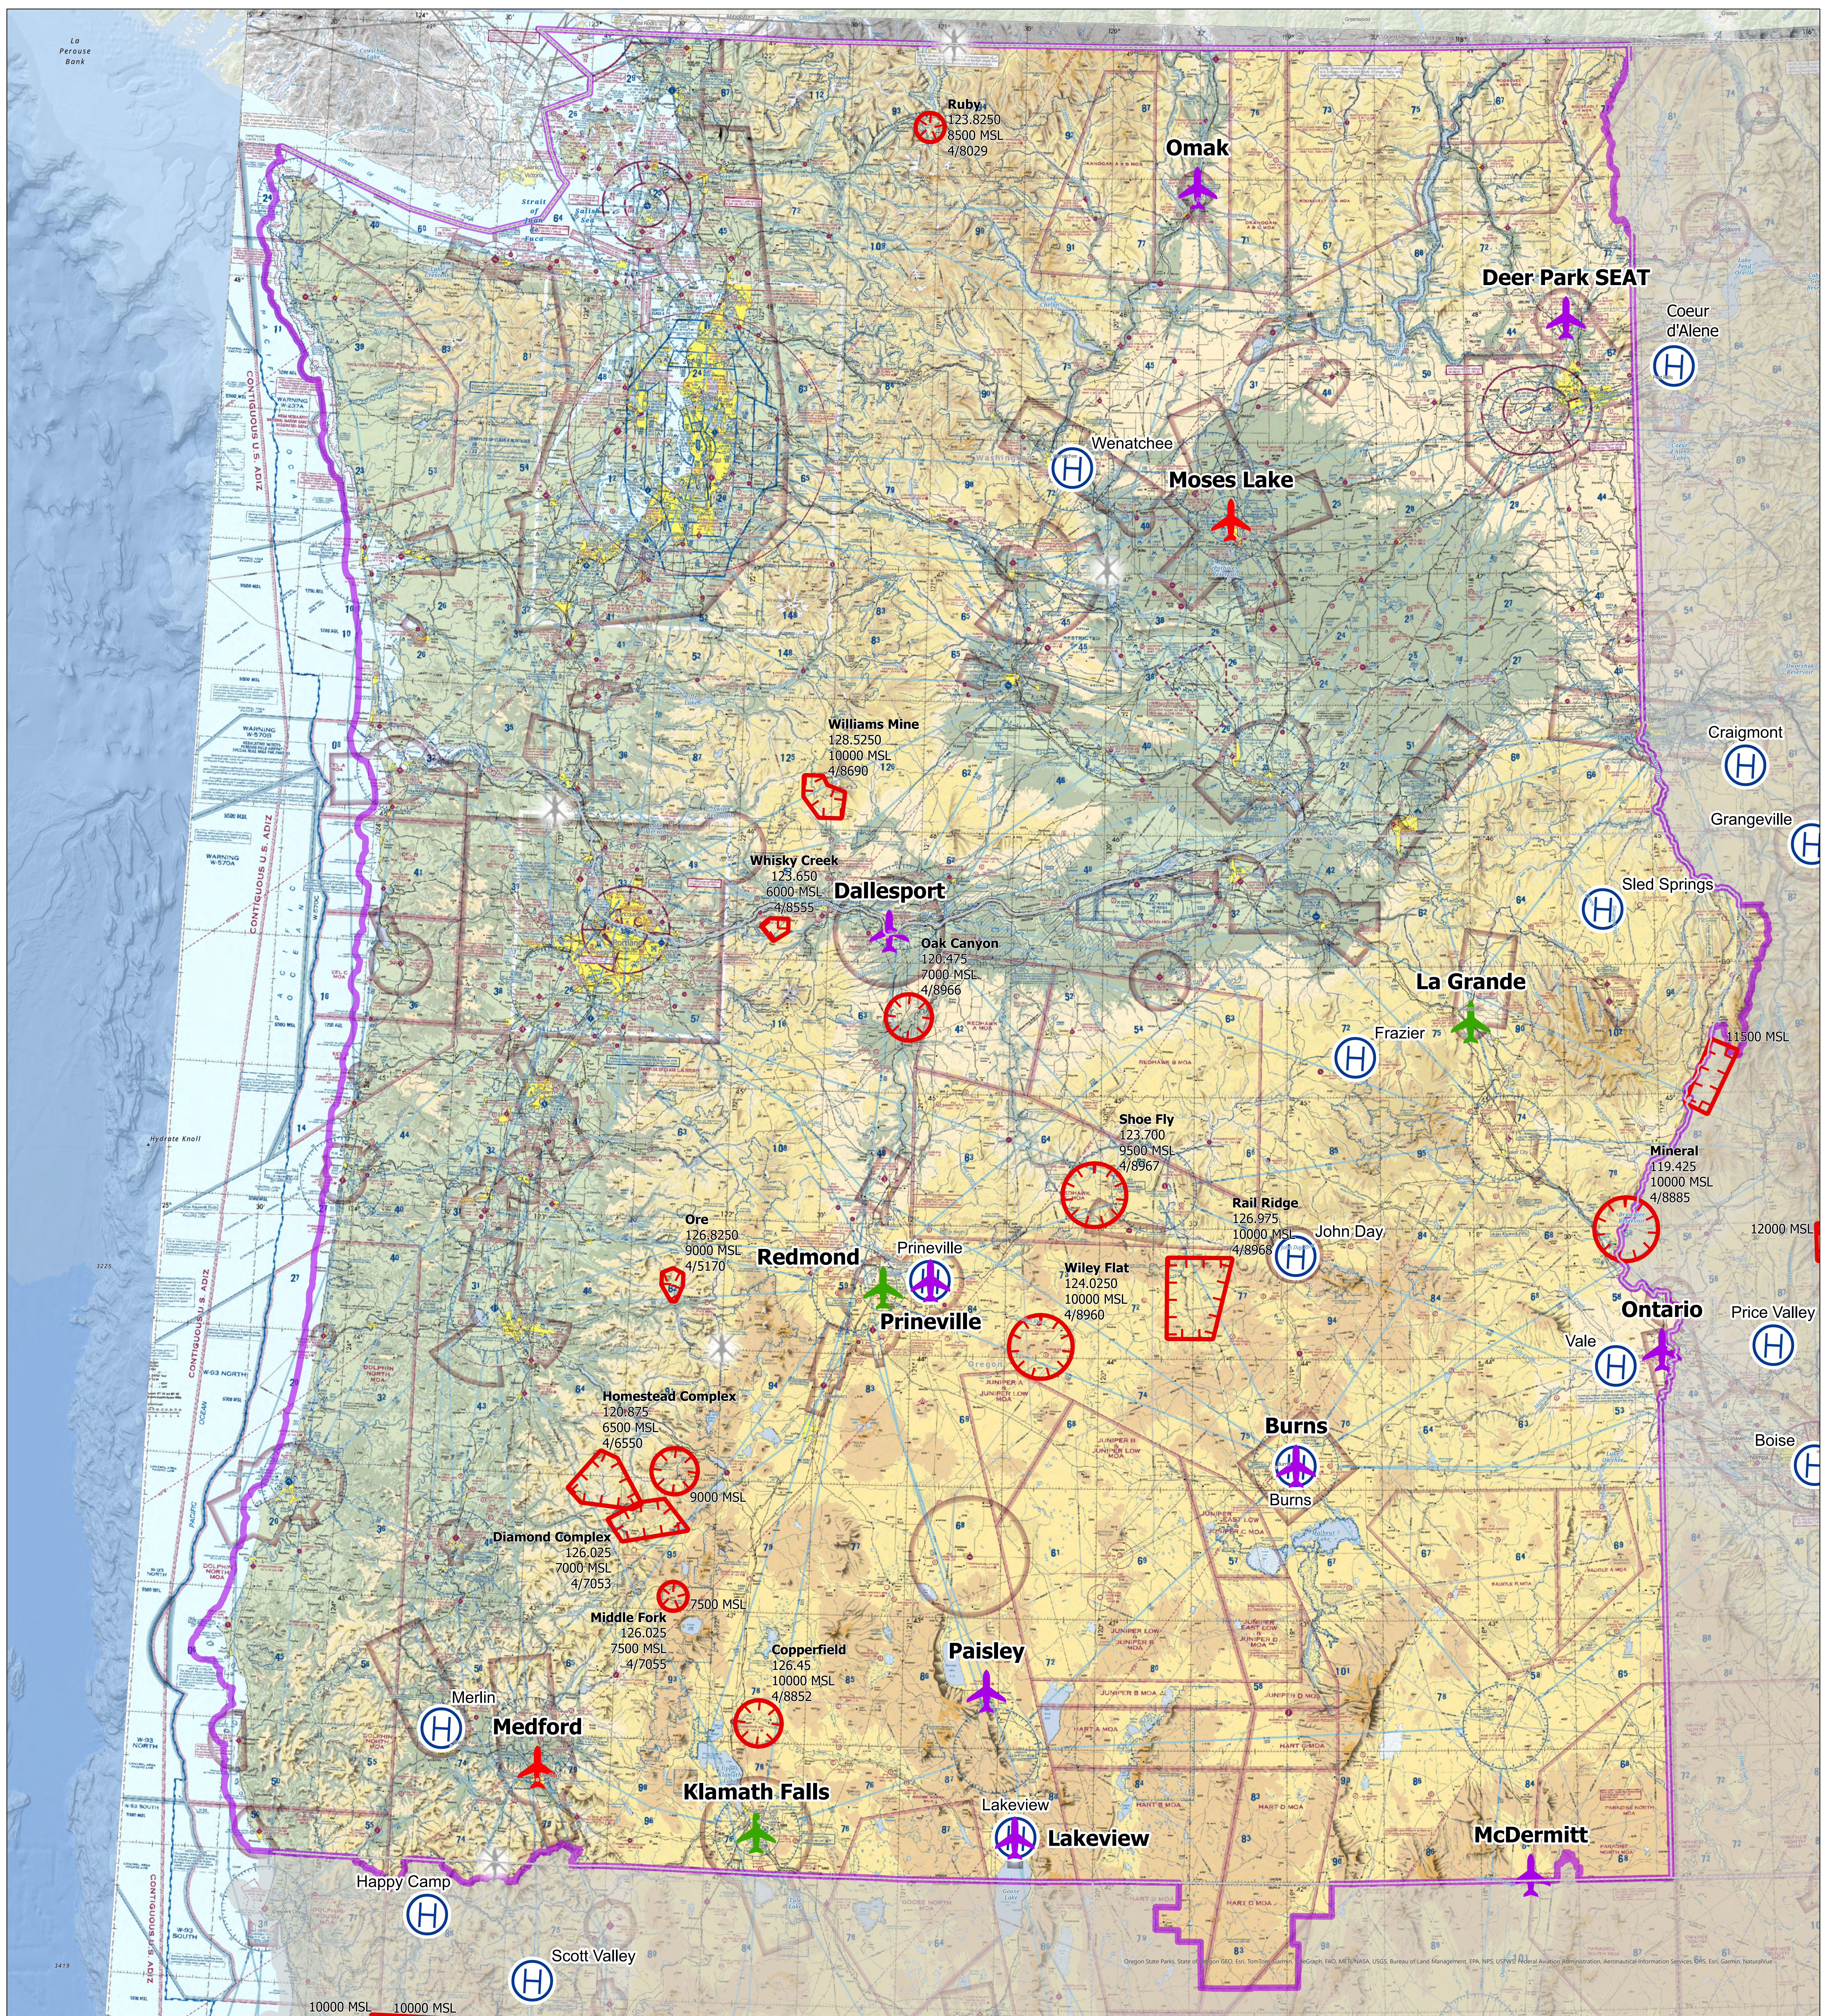

NWCC TFR Overview 9/3/2024 7:00 AM

Active TFRs	Air Tanker Base	Short Haul Locations
Fire	Base Type	fresh
Helibases	LAT	stale
	Seat Base	
	VLAT	

Not to be used for Navigational Purposes.
Outside of TFRs, aviators will practice
Hemispheric Flight rules.