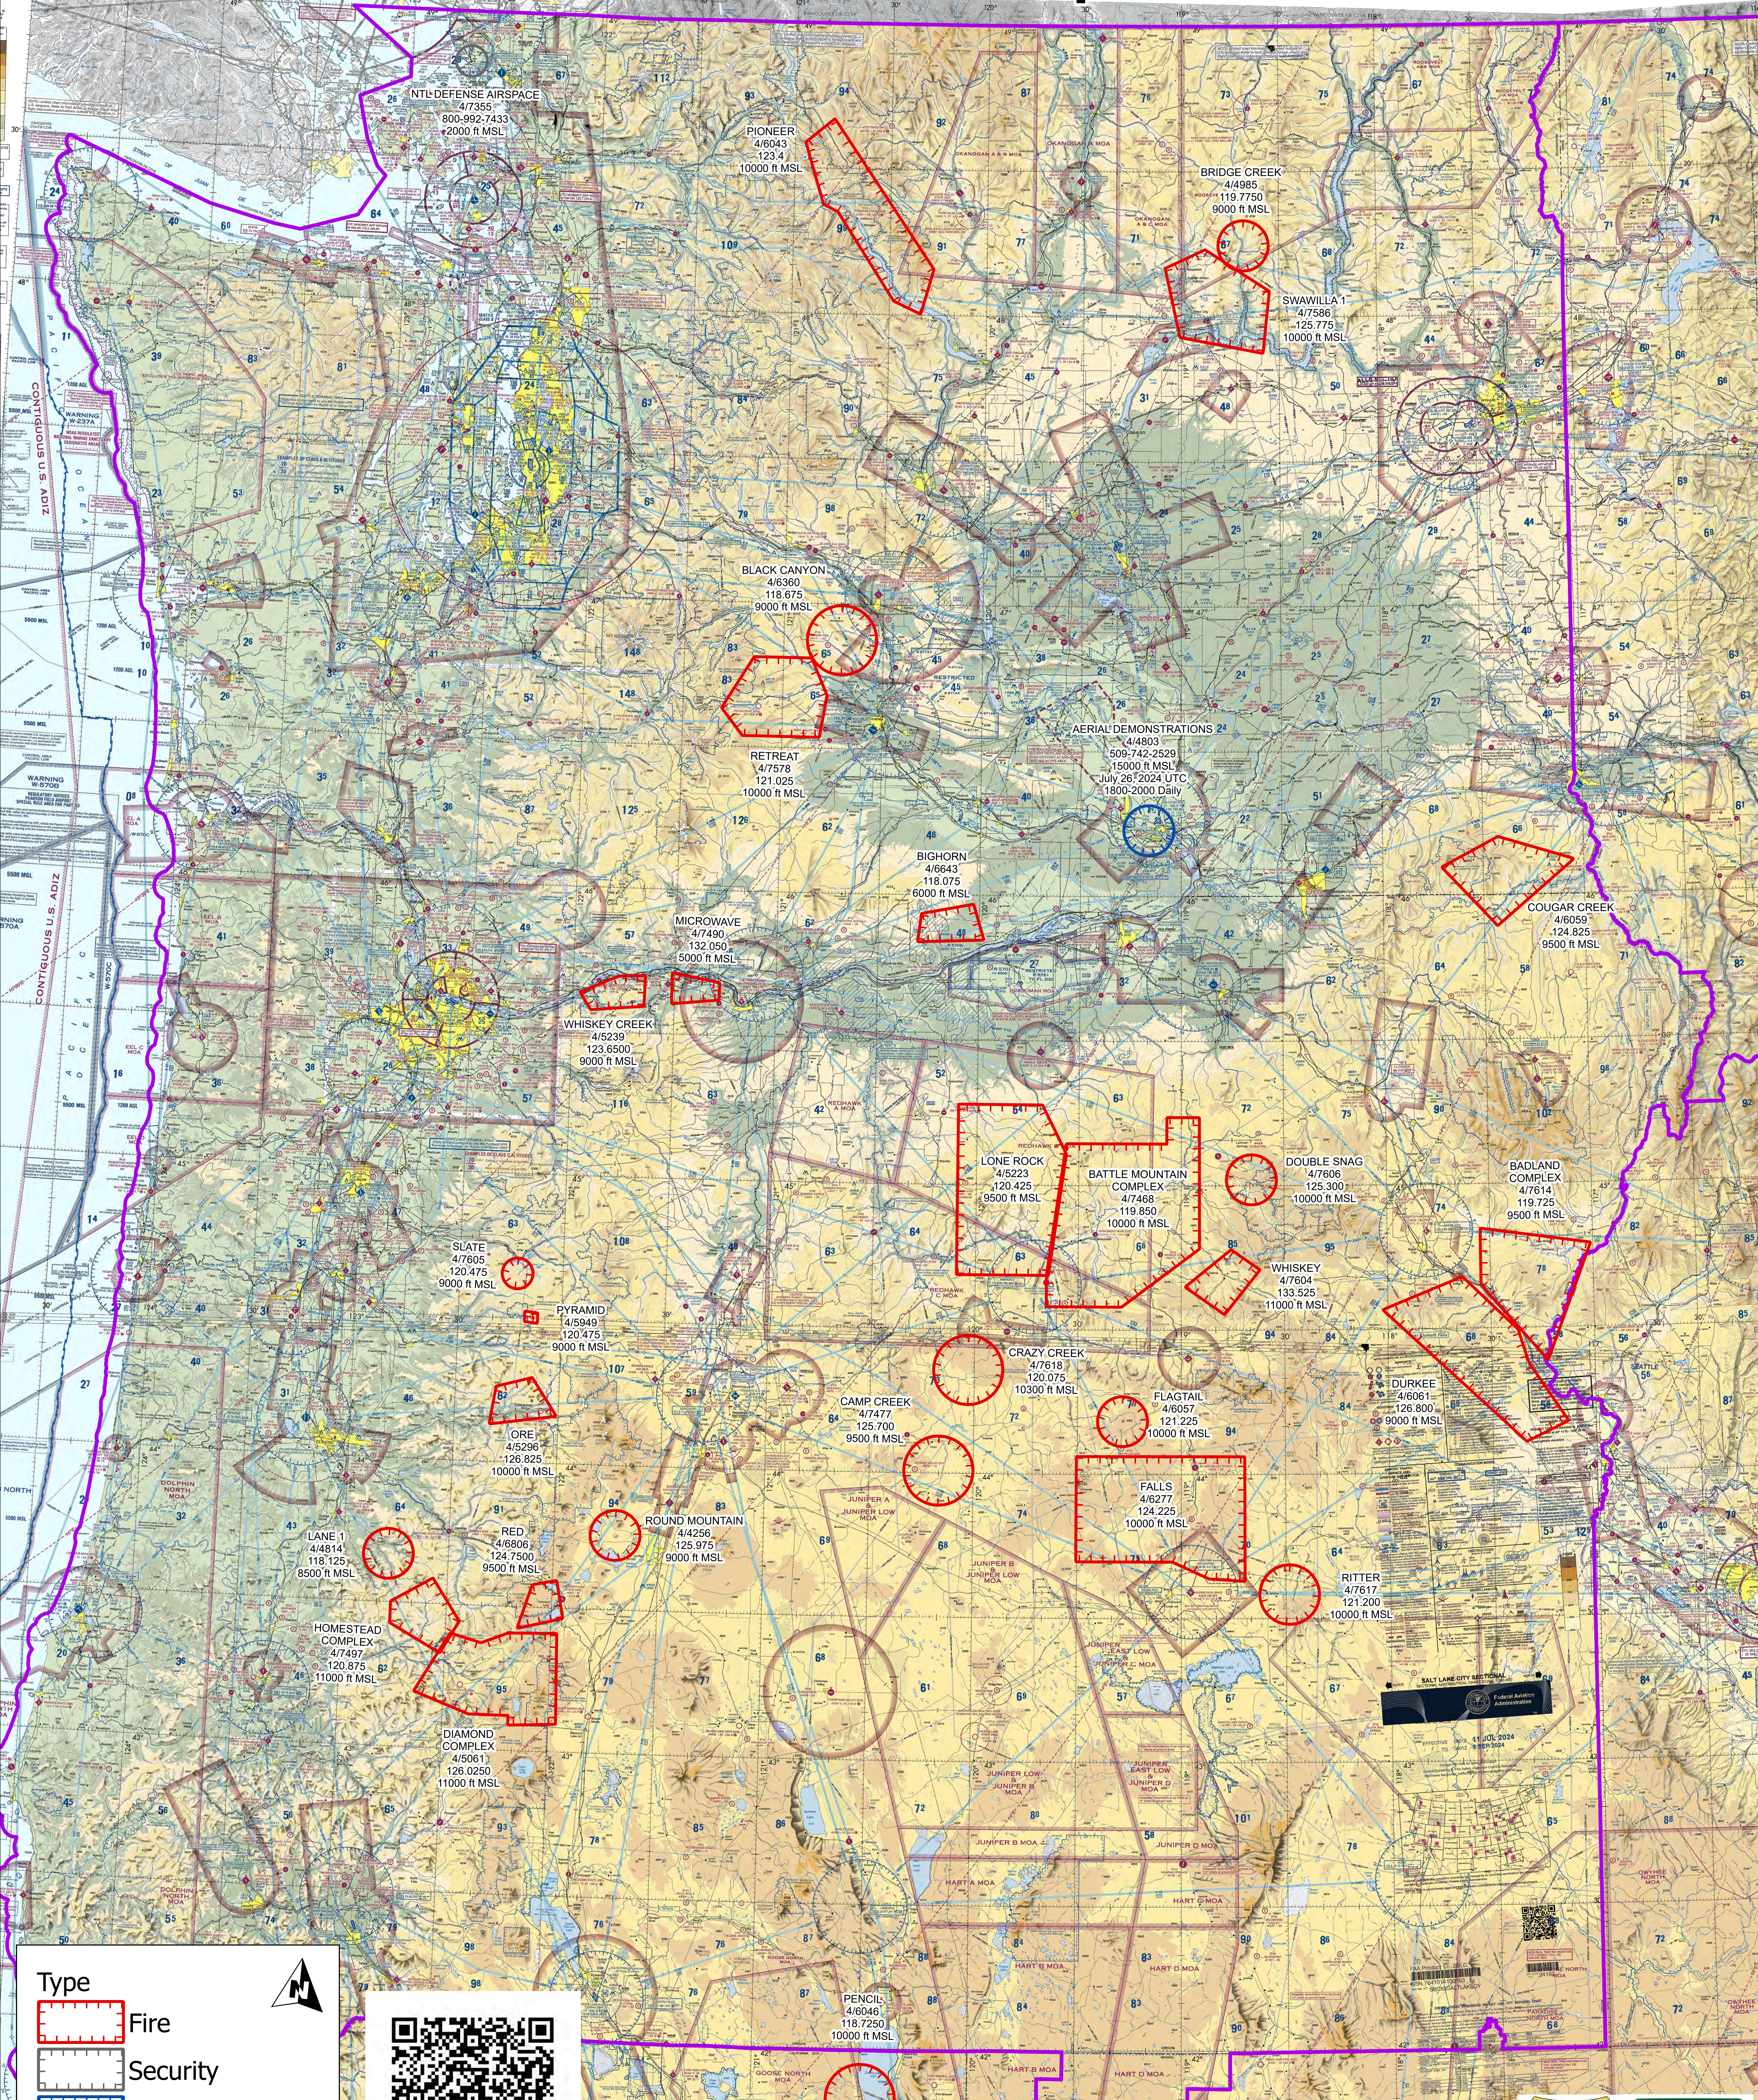

# NWCC TFR Aviation Map 20240725

**Type**

-  Fire
-  Security
-  Air Show/ Sports
-  National GACC

**Not to be used for Navigational Purposes.**  
 Outside of TFRs, aviators will practice  
 Hemispheric Flight rules.