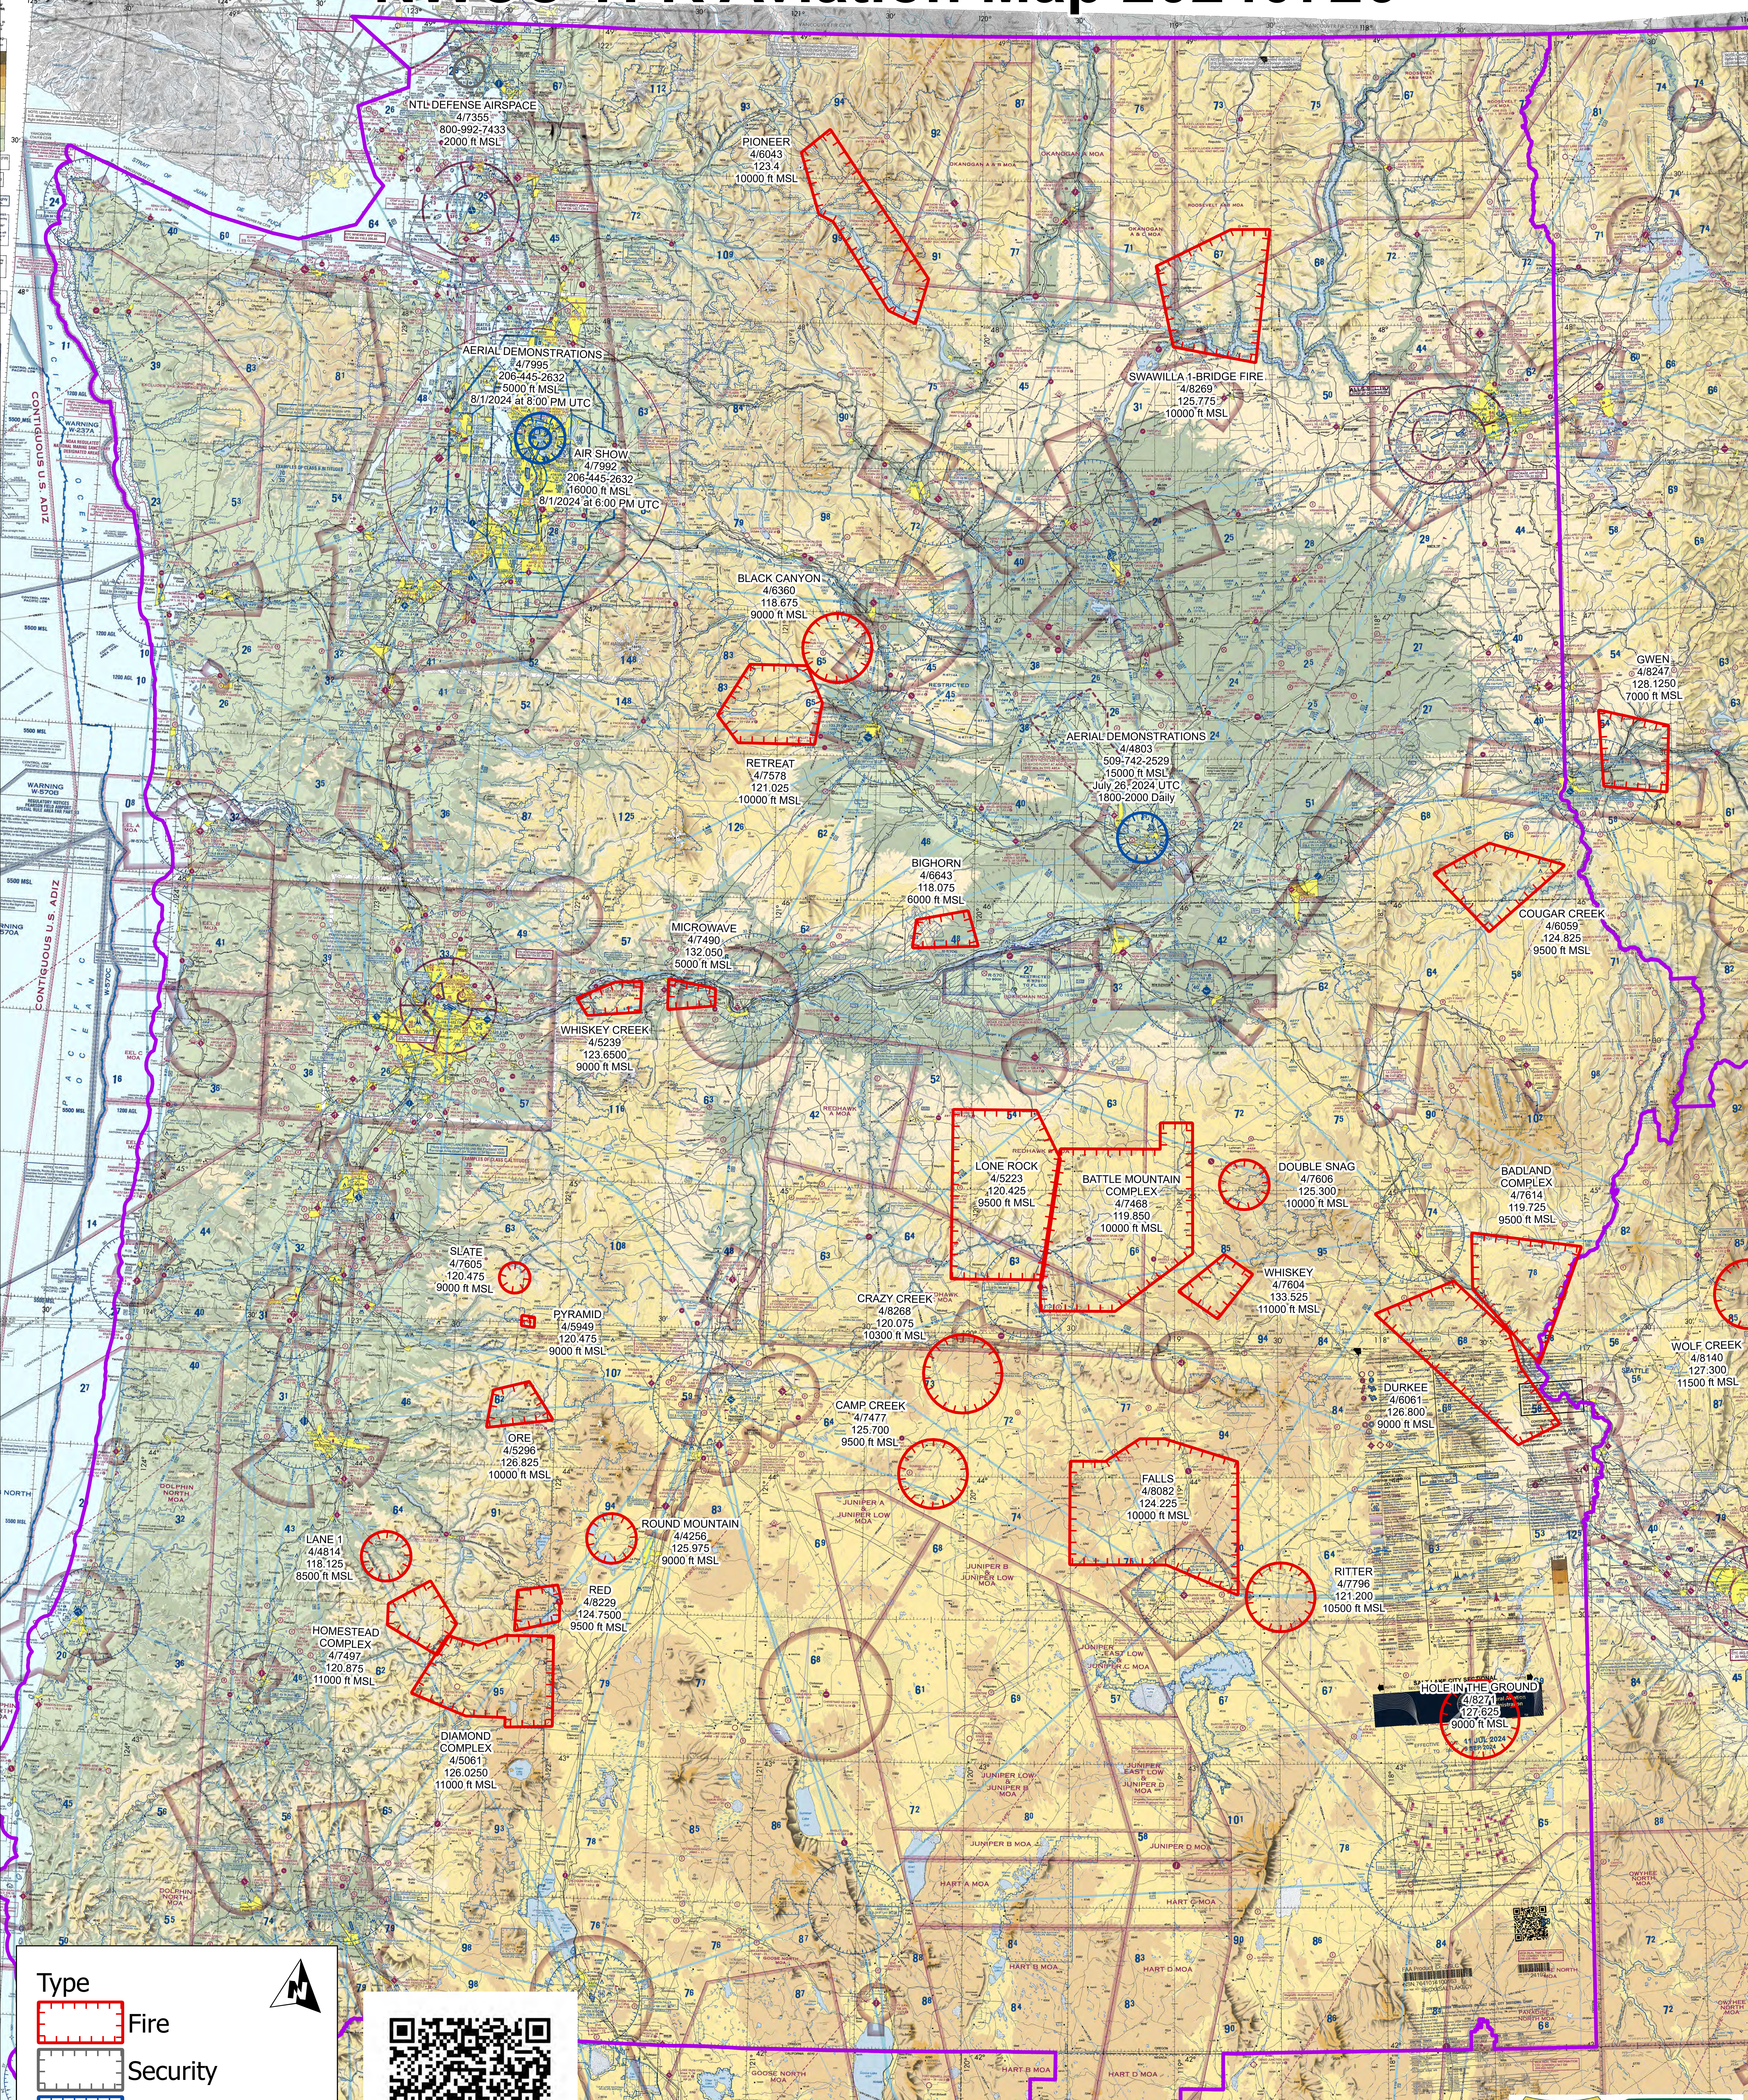

NWCC TFR Aviation Map 20240726

(not reply all)

Type

-  Fire
-  Security
-  Air Show/ Sports
-  National GACC

Not to be used for Navigational Purposes.
 Outside of TFRs, aviators will practice
 Hemispheric Flight rules.