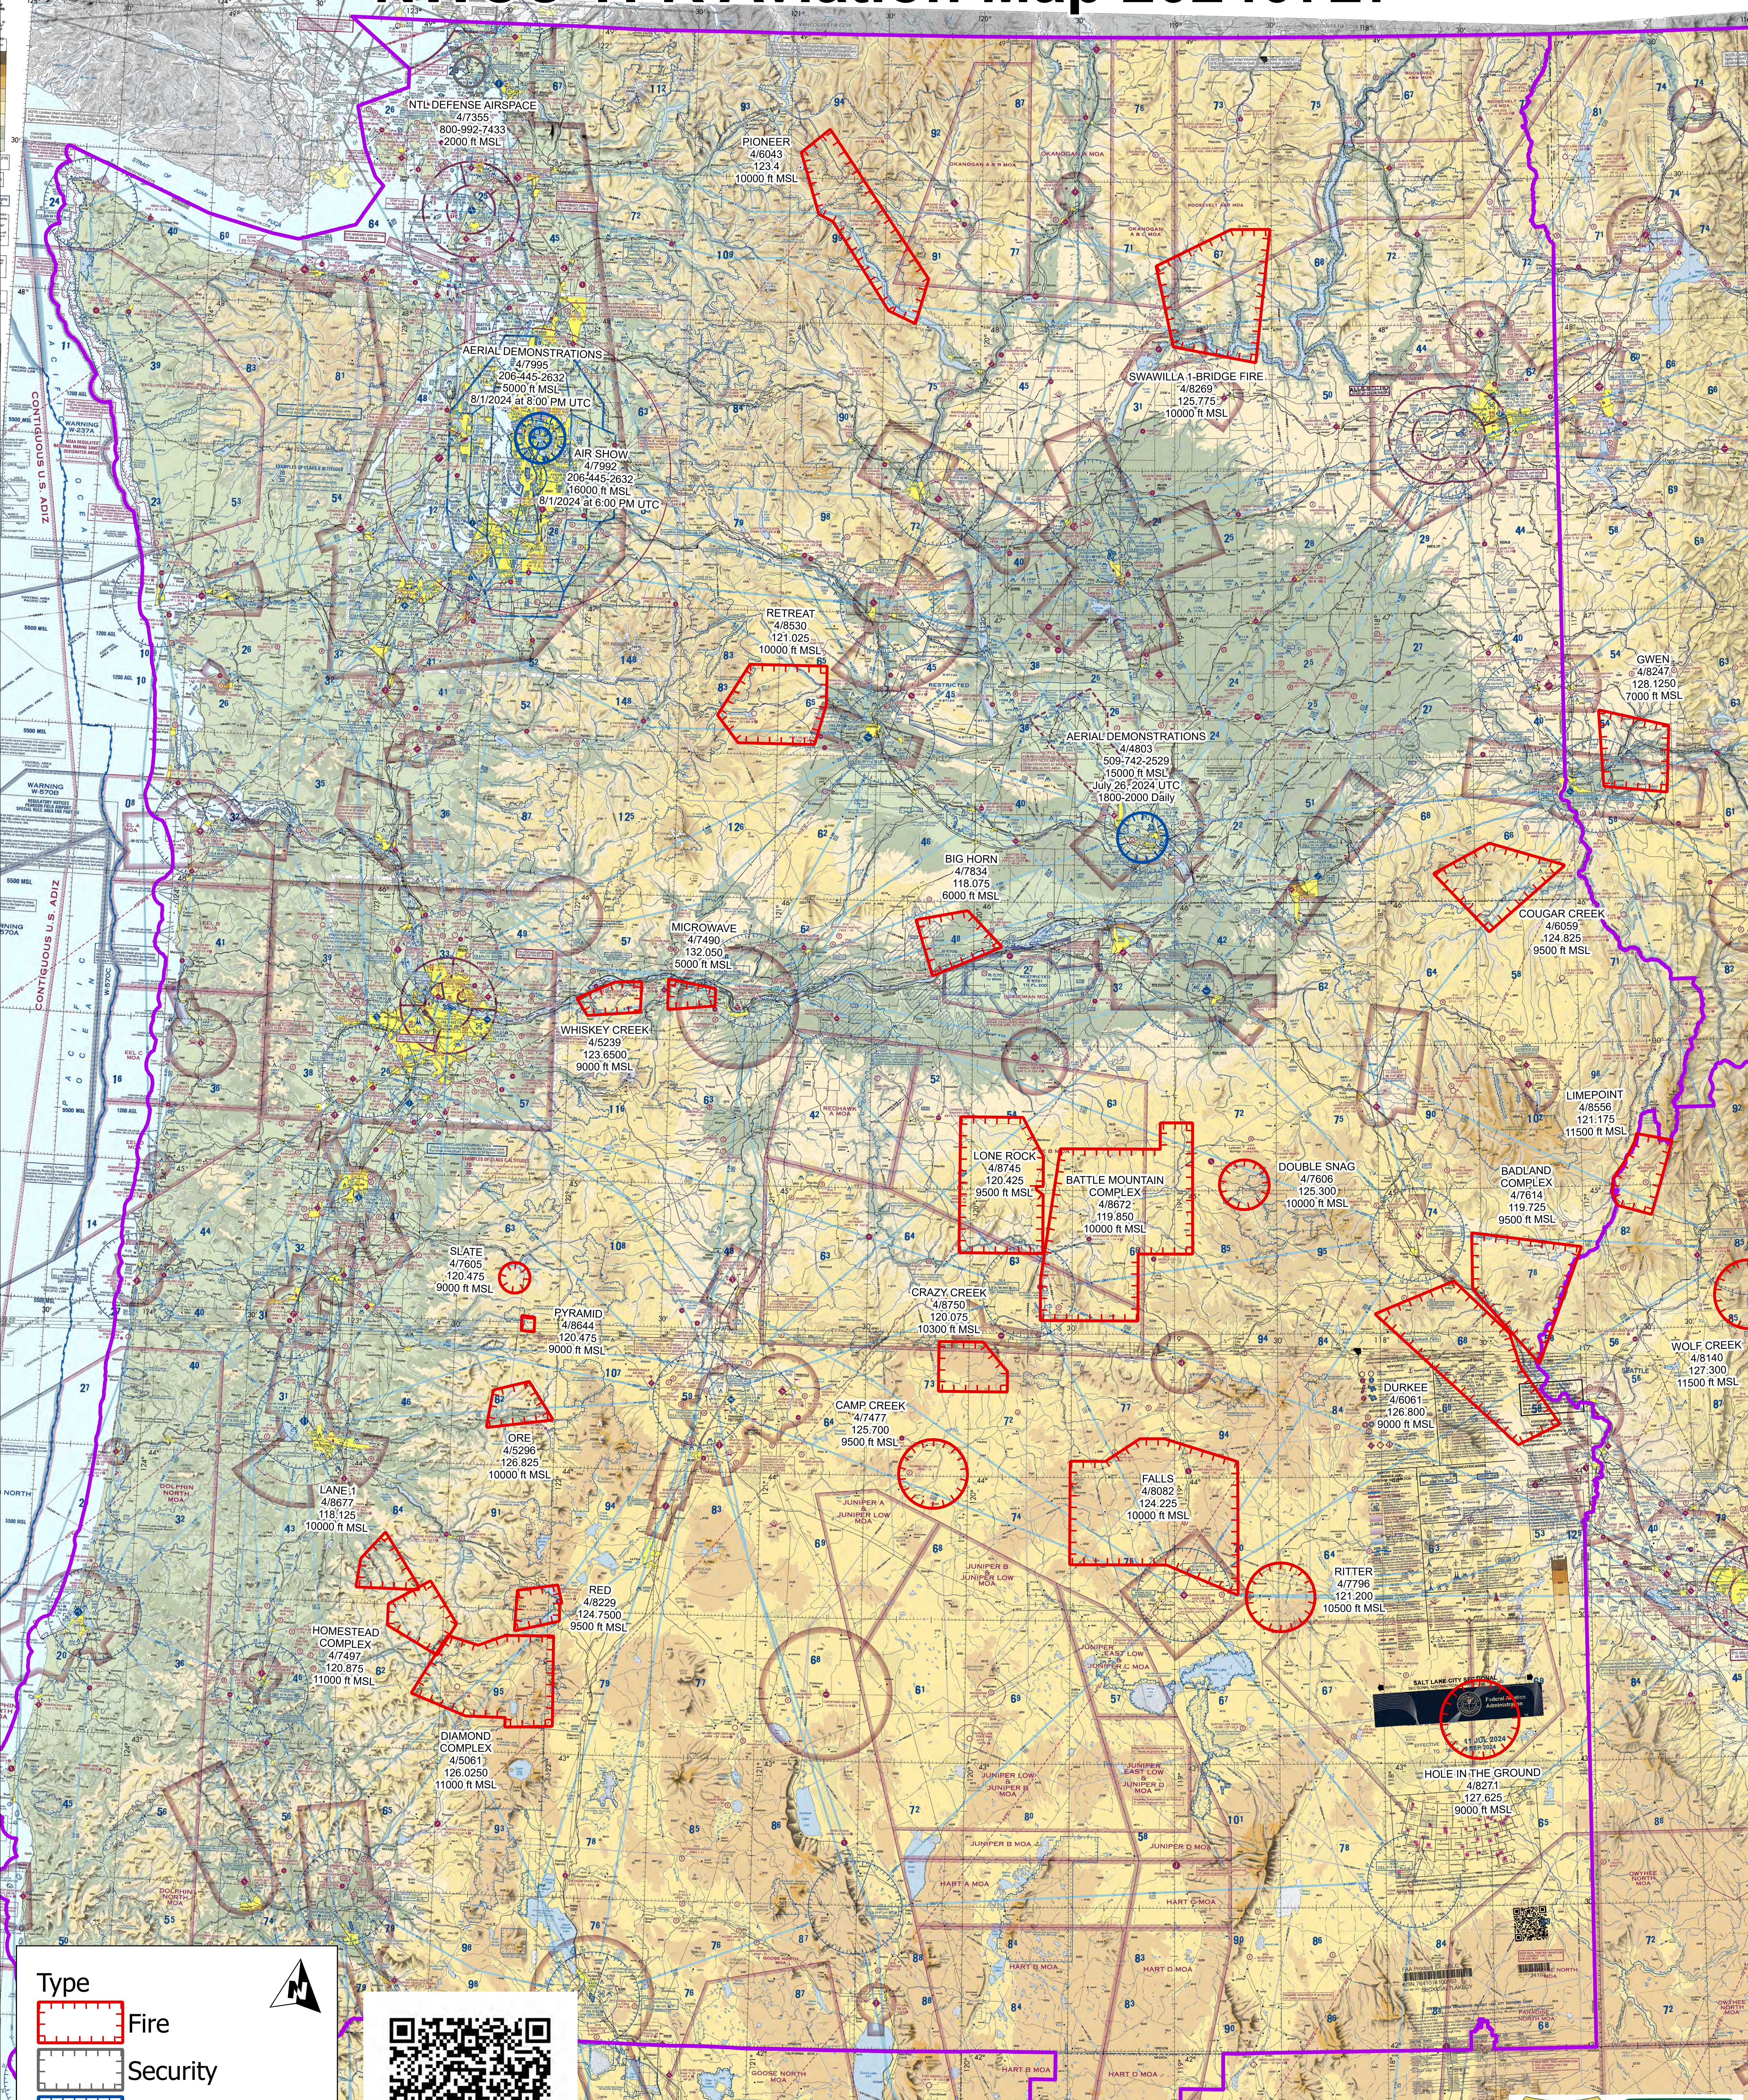

NWCC TFR Aviation Map 20240727

(not reply all)

Type

-  Fire
-  Security
-  Air Show/ Sports
-  National GACC

Not to be used for Navigational Purposes.
Outside of TFRs, aviators will practice
Hemispheric Flight rules.