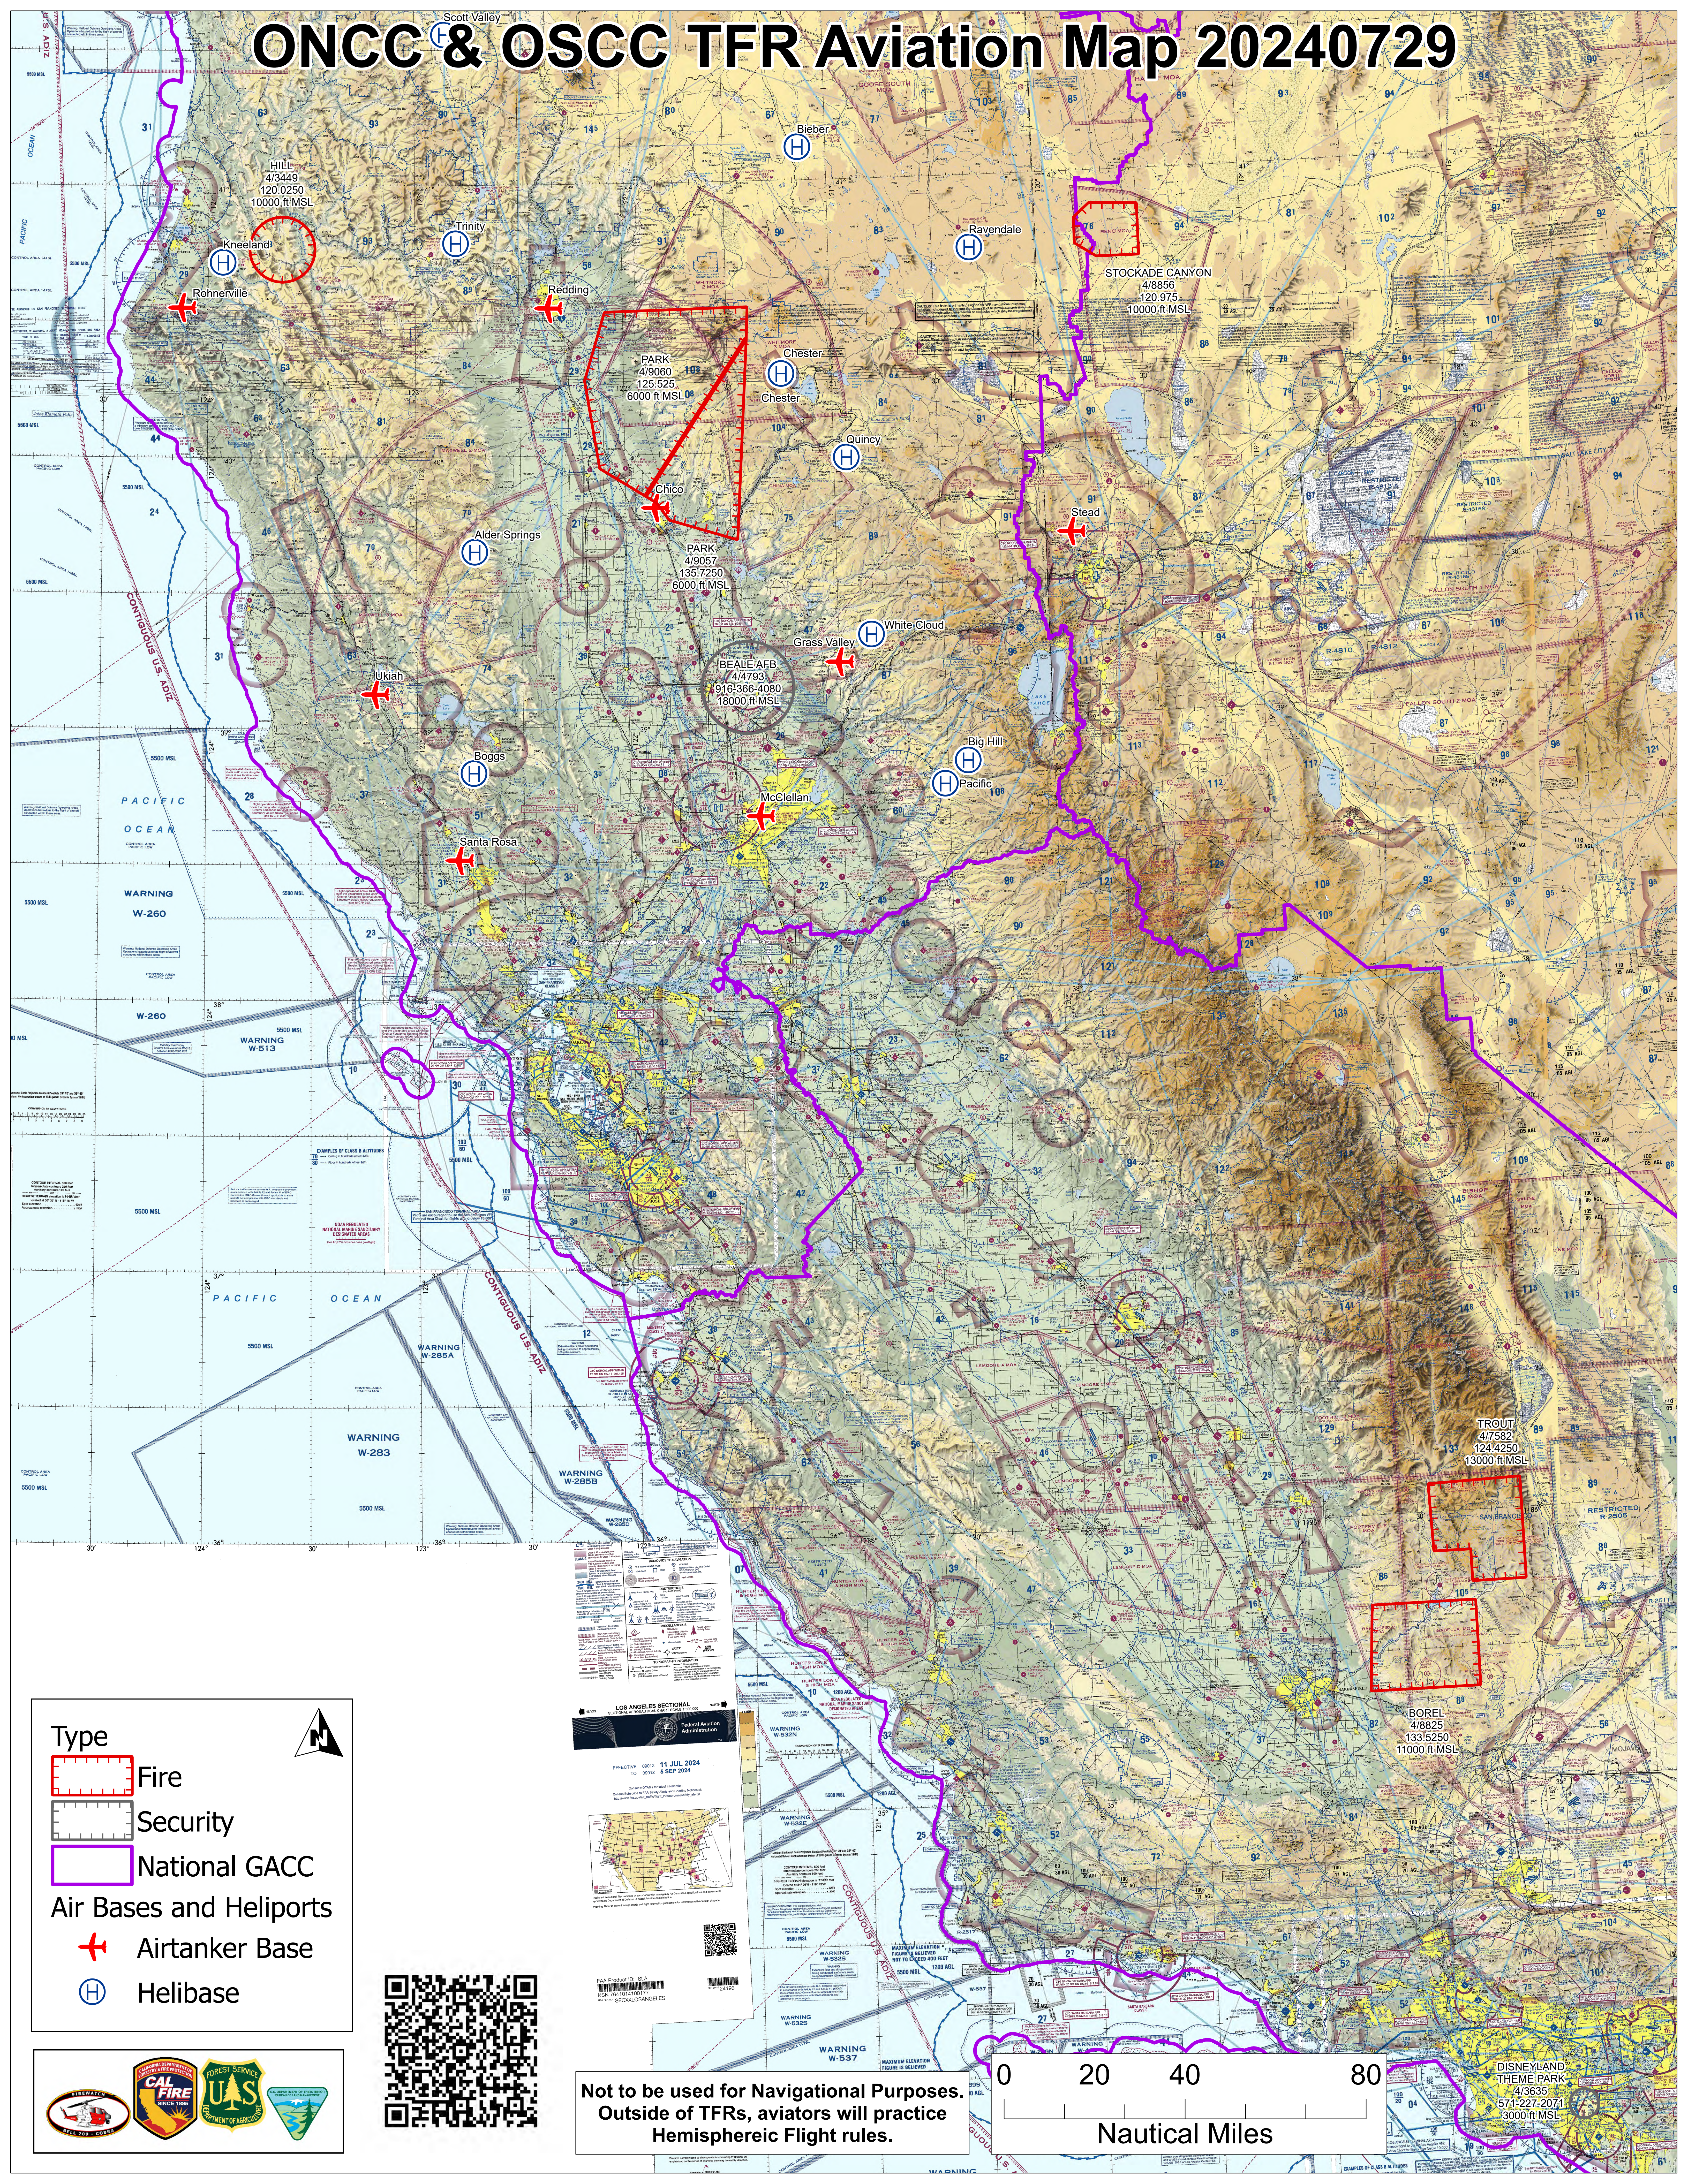

ONCC & OSCC TFR Aviation Map 20240729

- Type
- Fire
 - Security
 - National GACC
 - Air Bases and Heliports
 - Airtanker Base
 - Helibase

LOS ANGELES SECTIONAL
Federal Aviation Administration

EFFECTIVE DATE 11 JUL 2024 TO 0912 6 SEP 2024

Not to be used for Navigational Purposes.
Outside of TFRs, aviators will practice
Hemispheric Flight rules.

DISNEYLAND
THEME PARK
4/3635
571-227-2071
3000 ft MSL