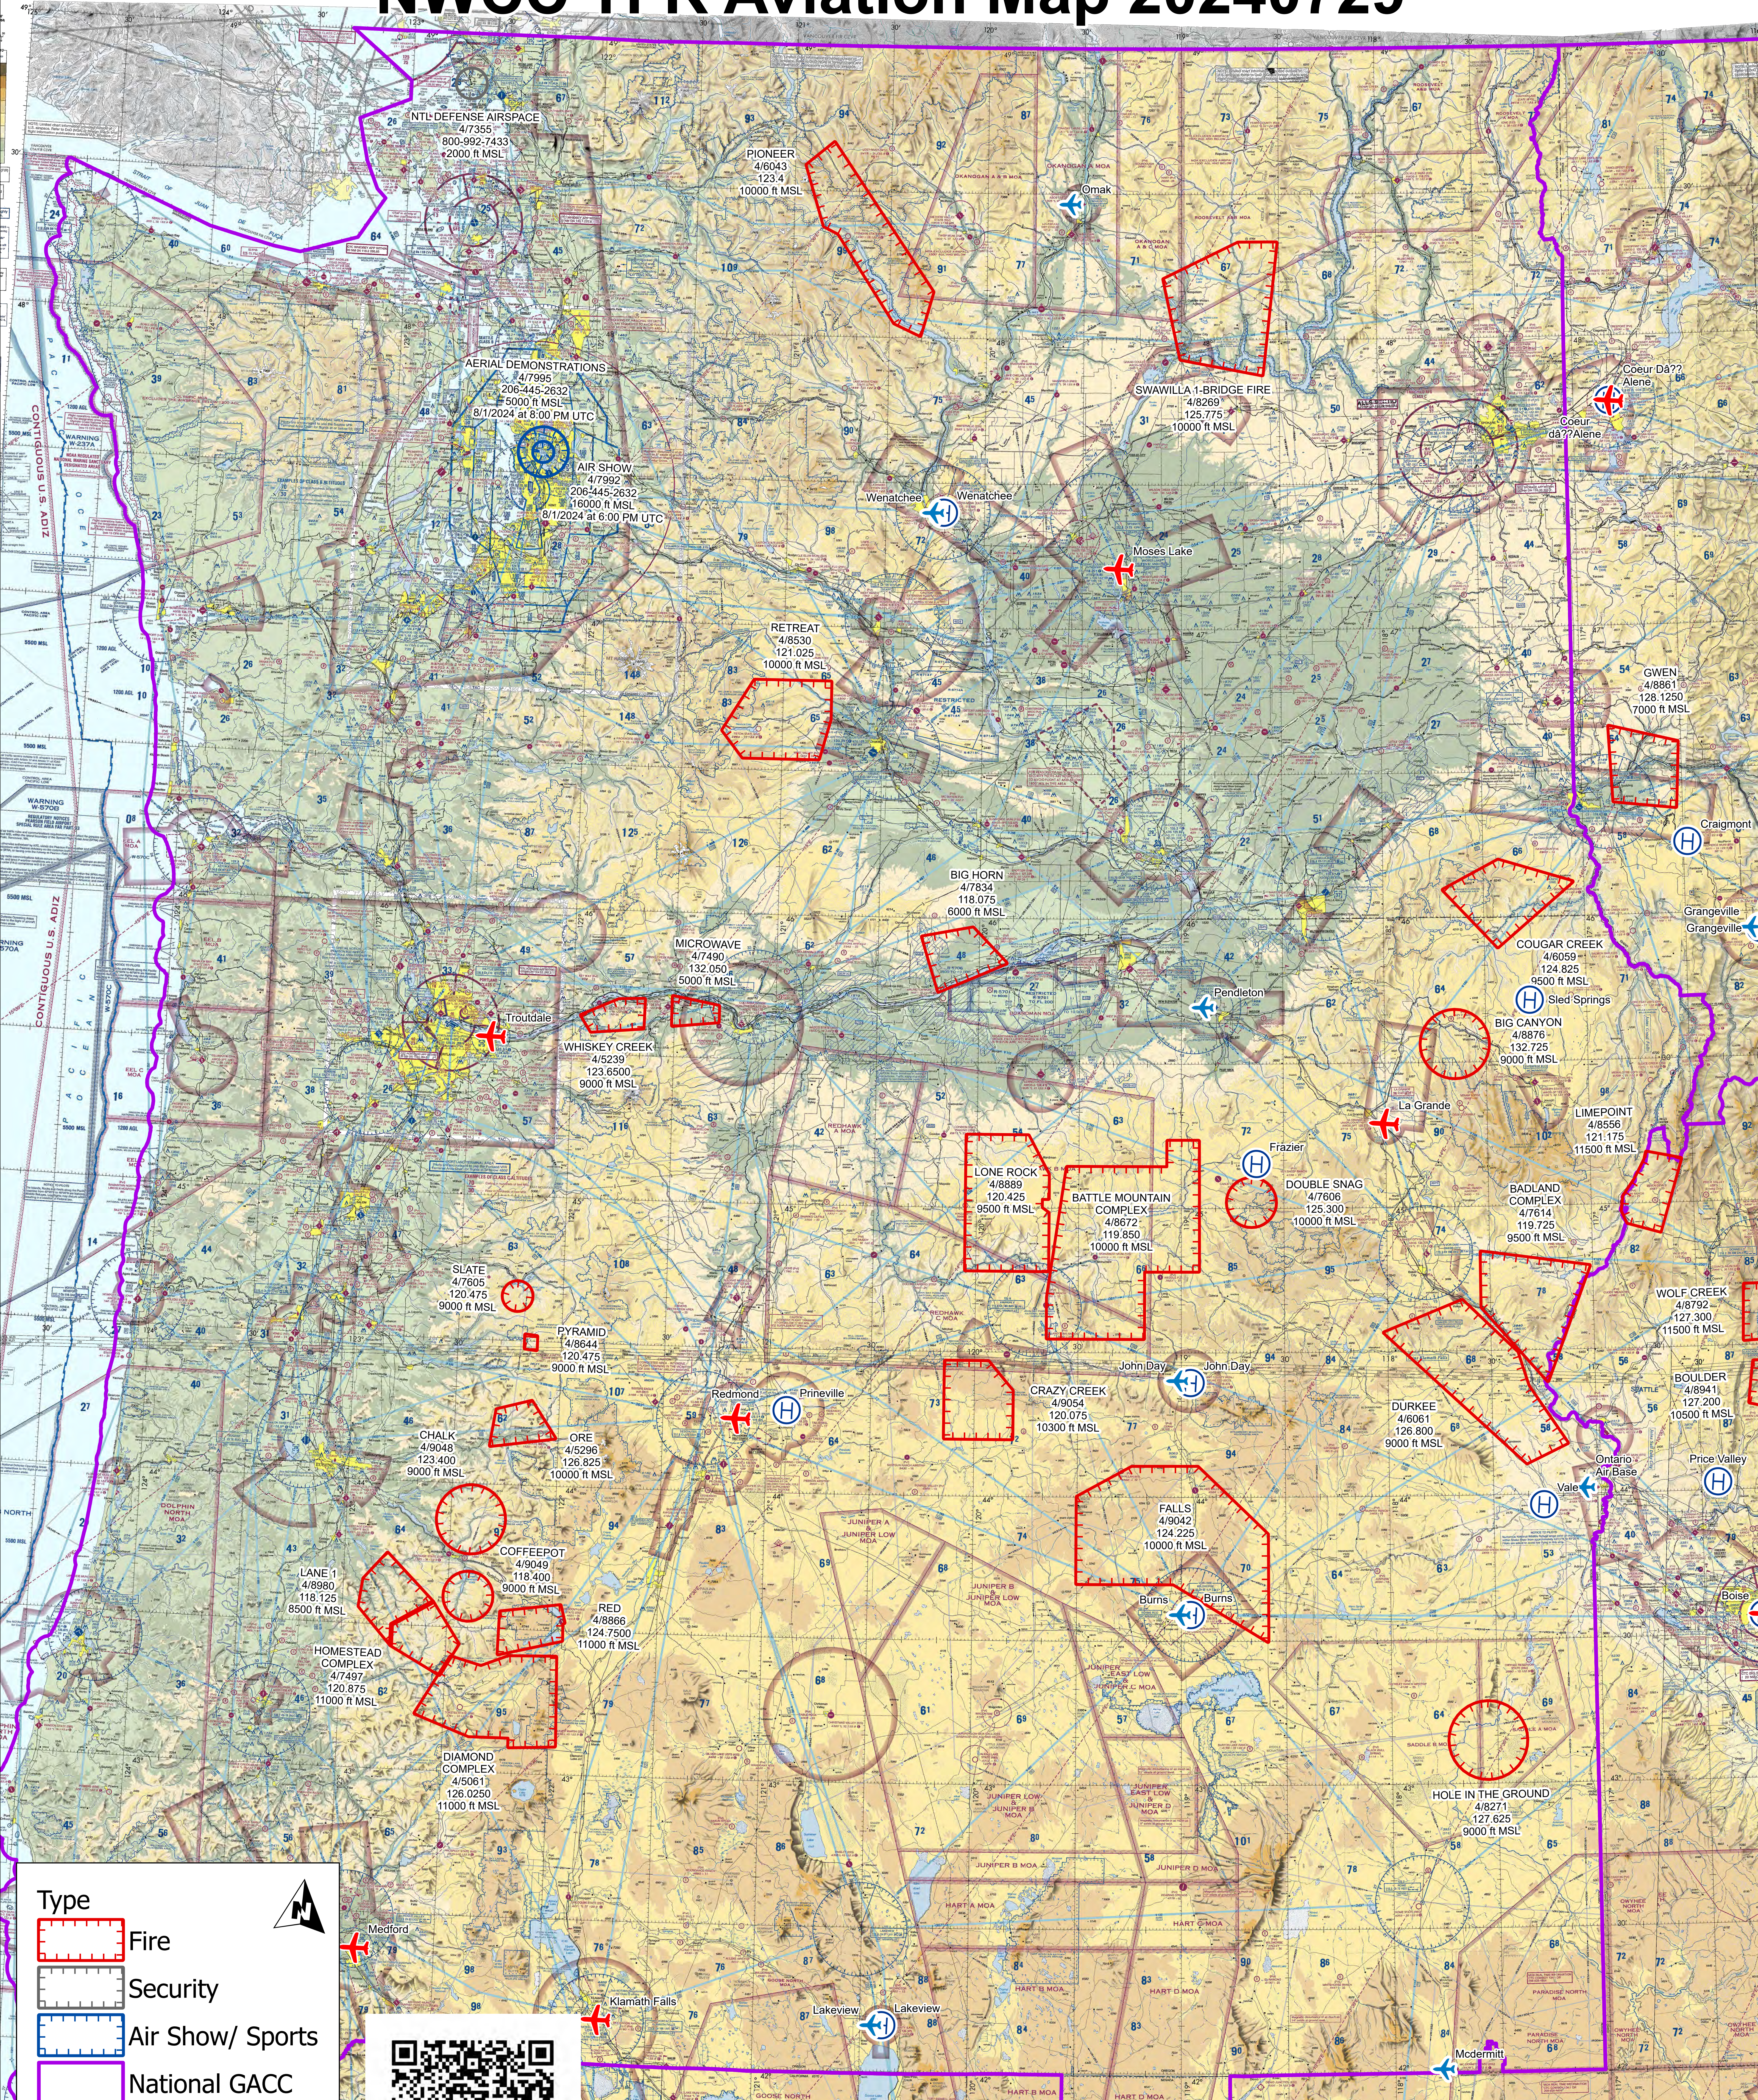

# NWCC TFR Aviation Map 20240729

(not reply all)

- Type**
-  Fire
  -  Security
  -  Air Show/ Sports
  -  National GACC
  -  Helibases
  -  Large Tanker Base
  -  Small Tanker Base

**Not to be used for Navigational Purposes.**  
 Outside of TFRs, aviators will practice  
 Hemispheric Flight rules.