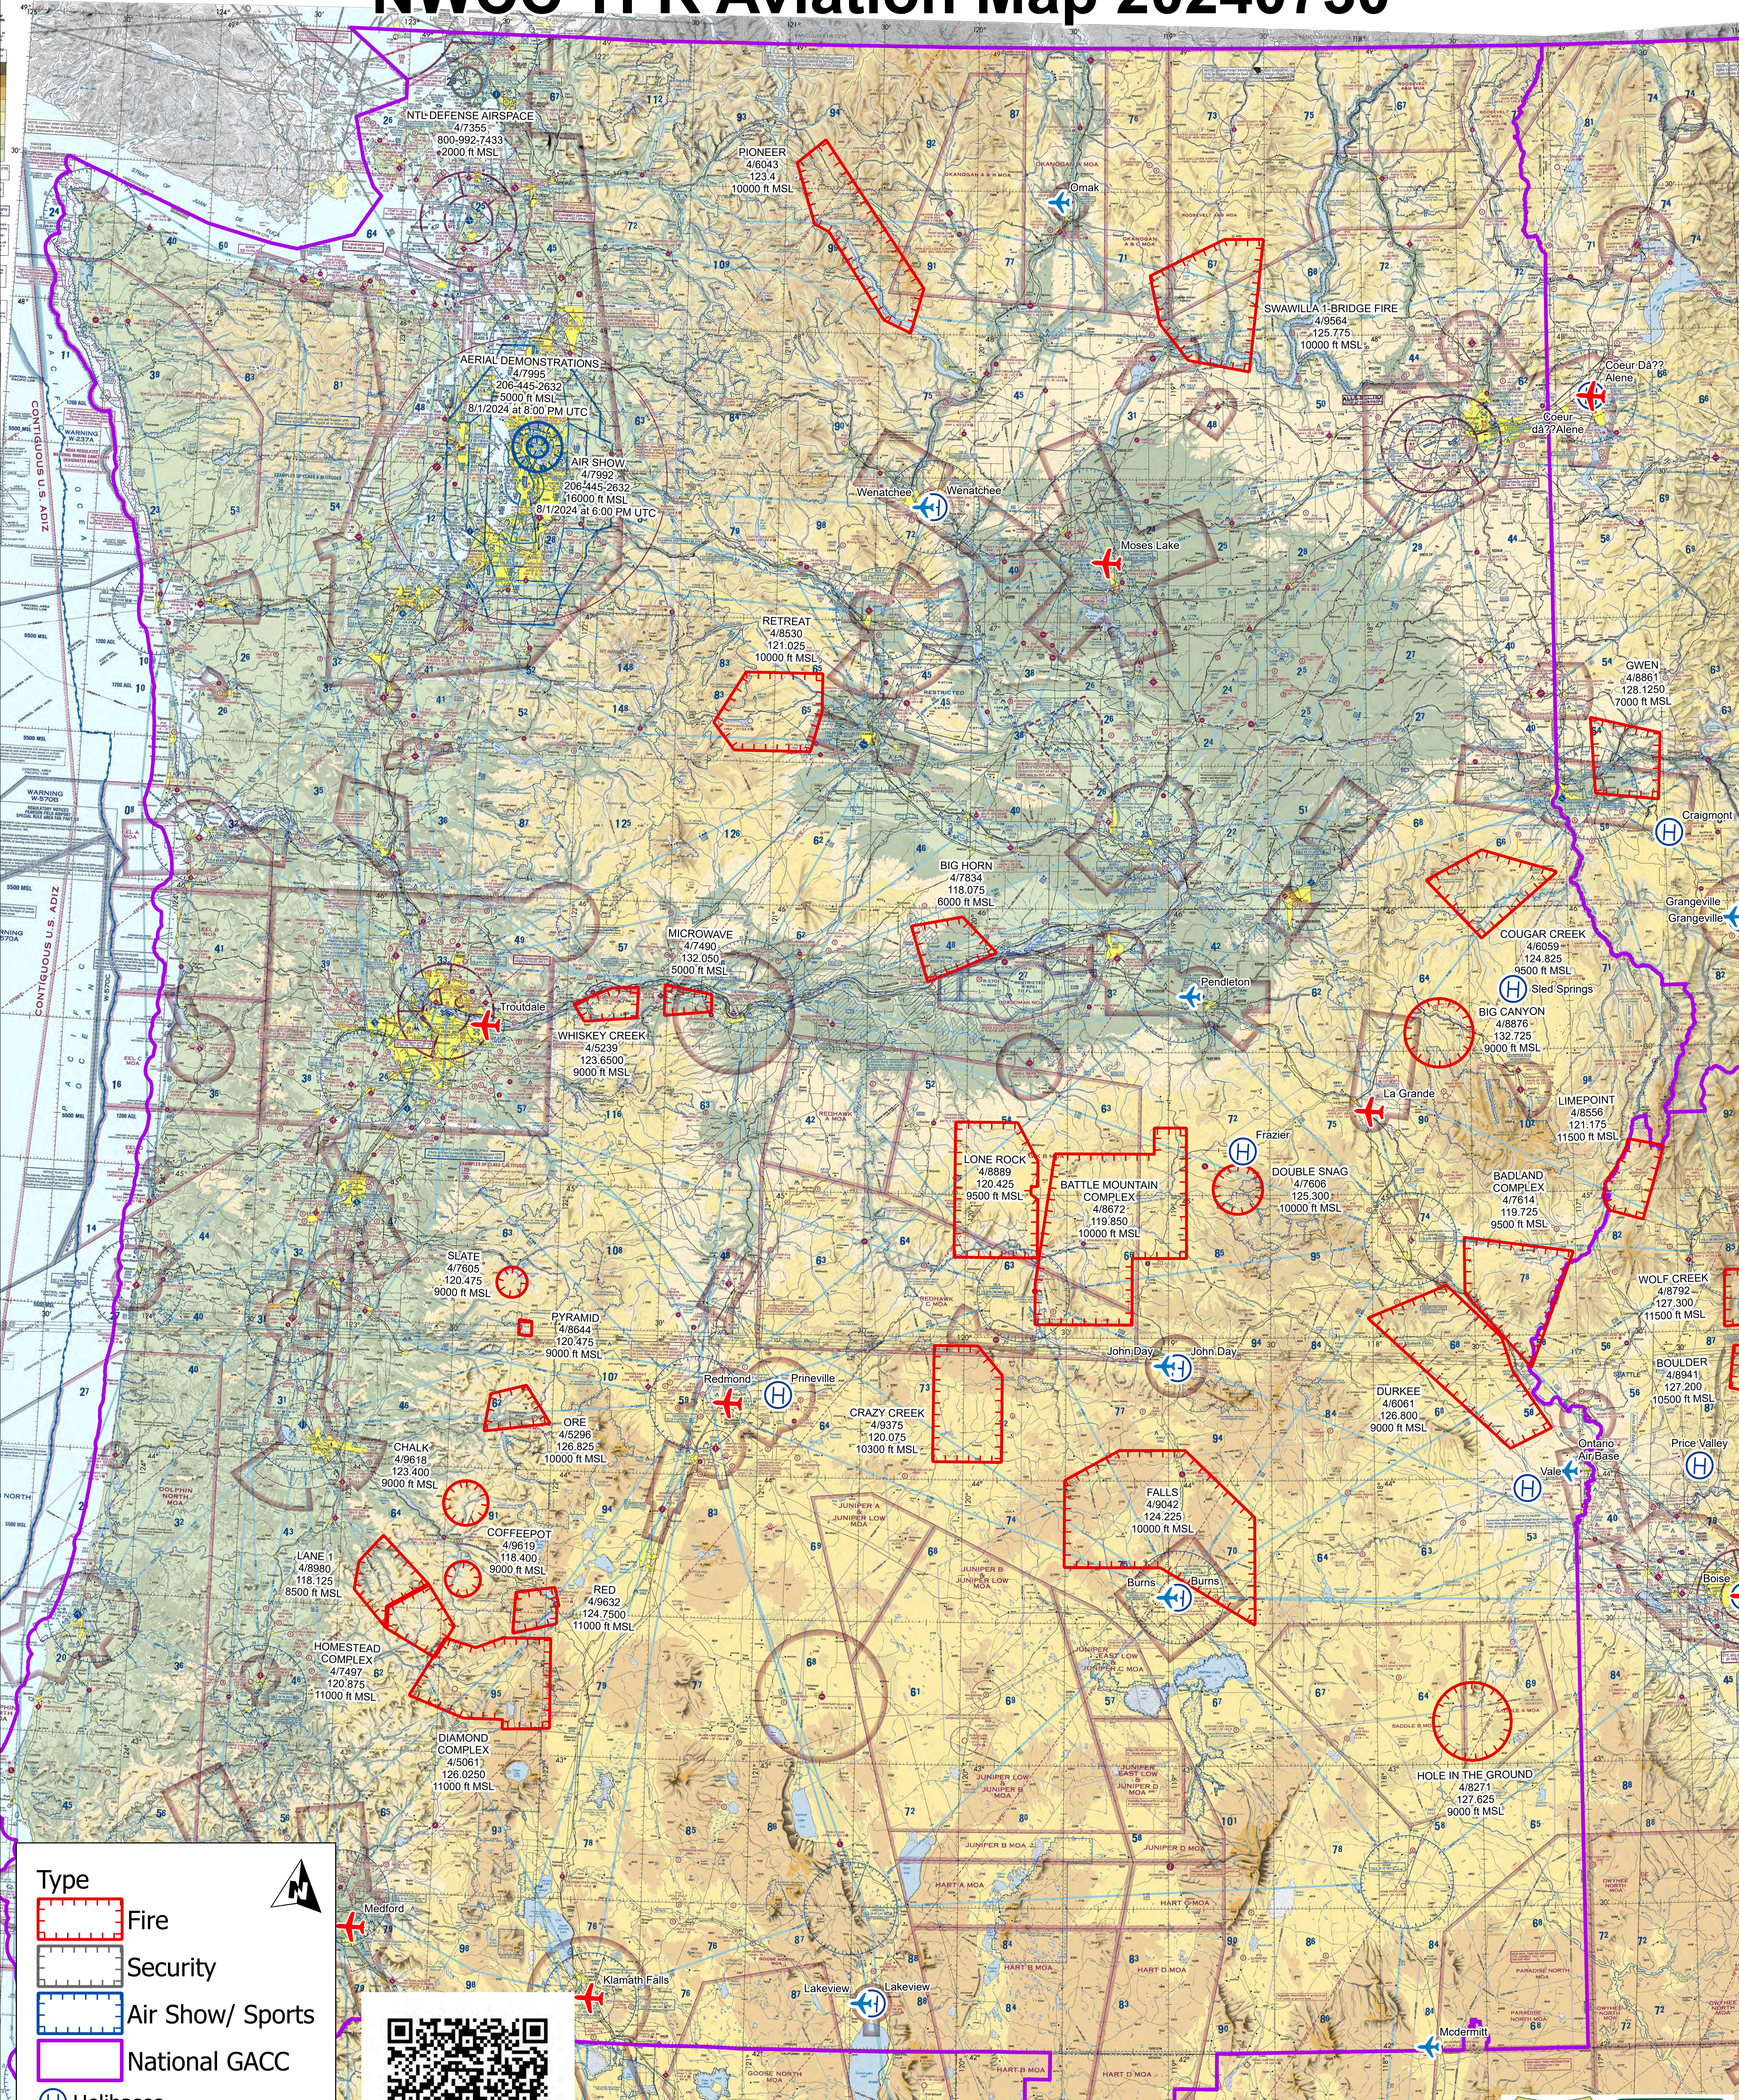

NWCC TFR Aviation Map 20240730

(not reply all)

Type

-  Fire
-  Security
-  Air Show/ Sports
-  National GACC
-  Helibases
-  Large Tanker Base
-  Small Tanker Base

Not to be used for Navigational Purposes.
 Outside of TFRs, aviators will practice
 Hemispheric Flight rules.