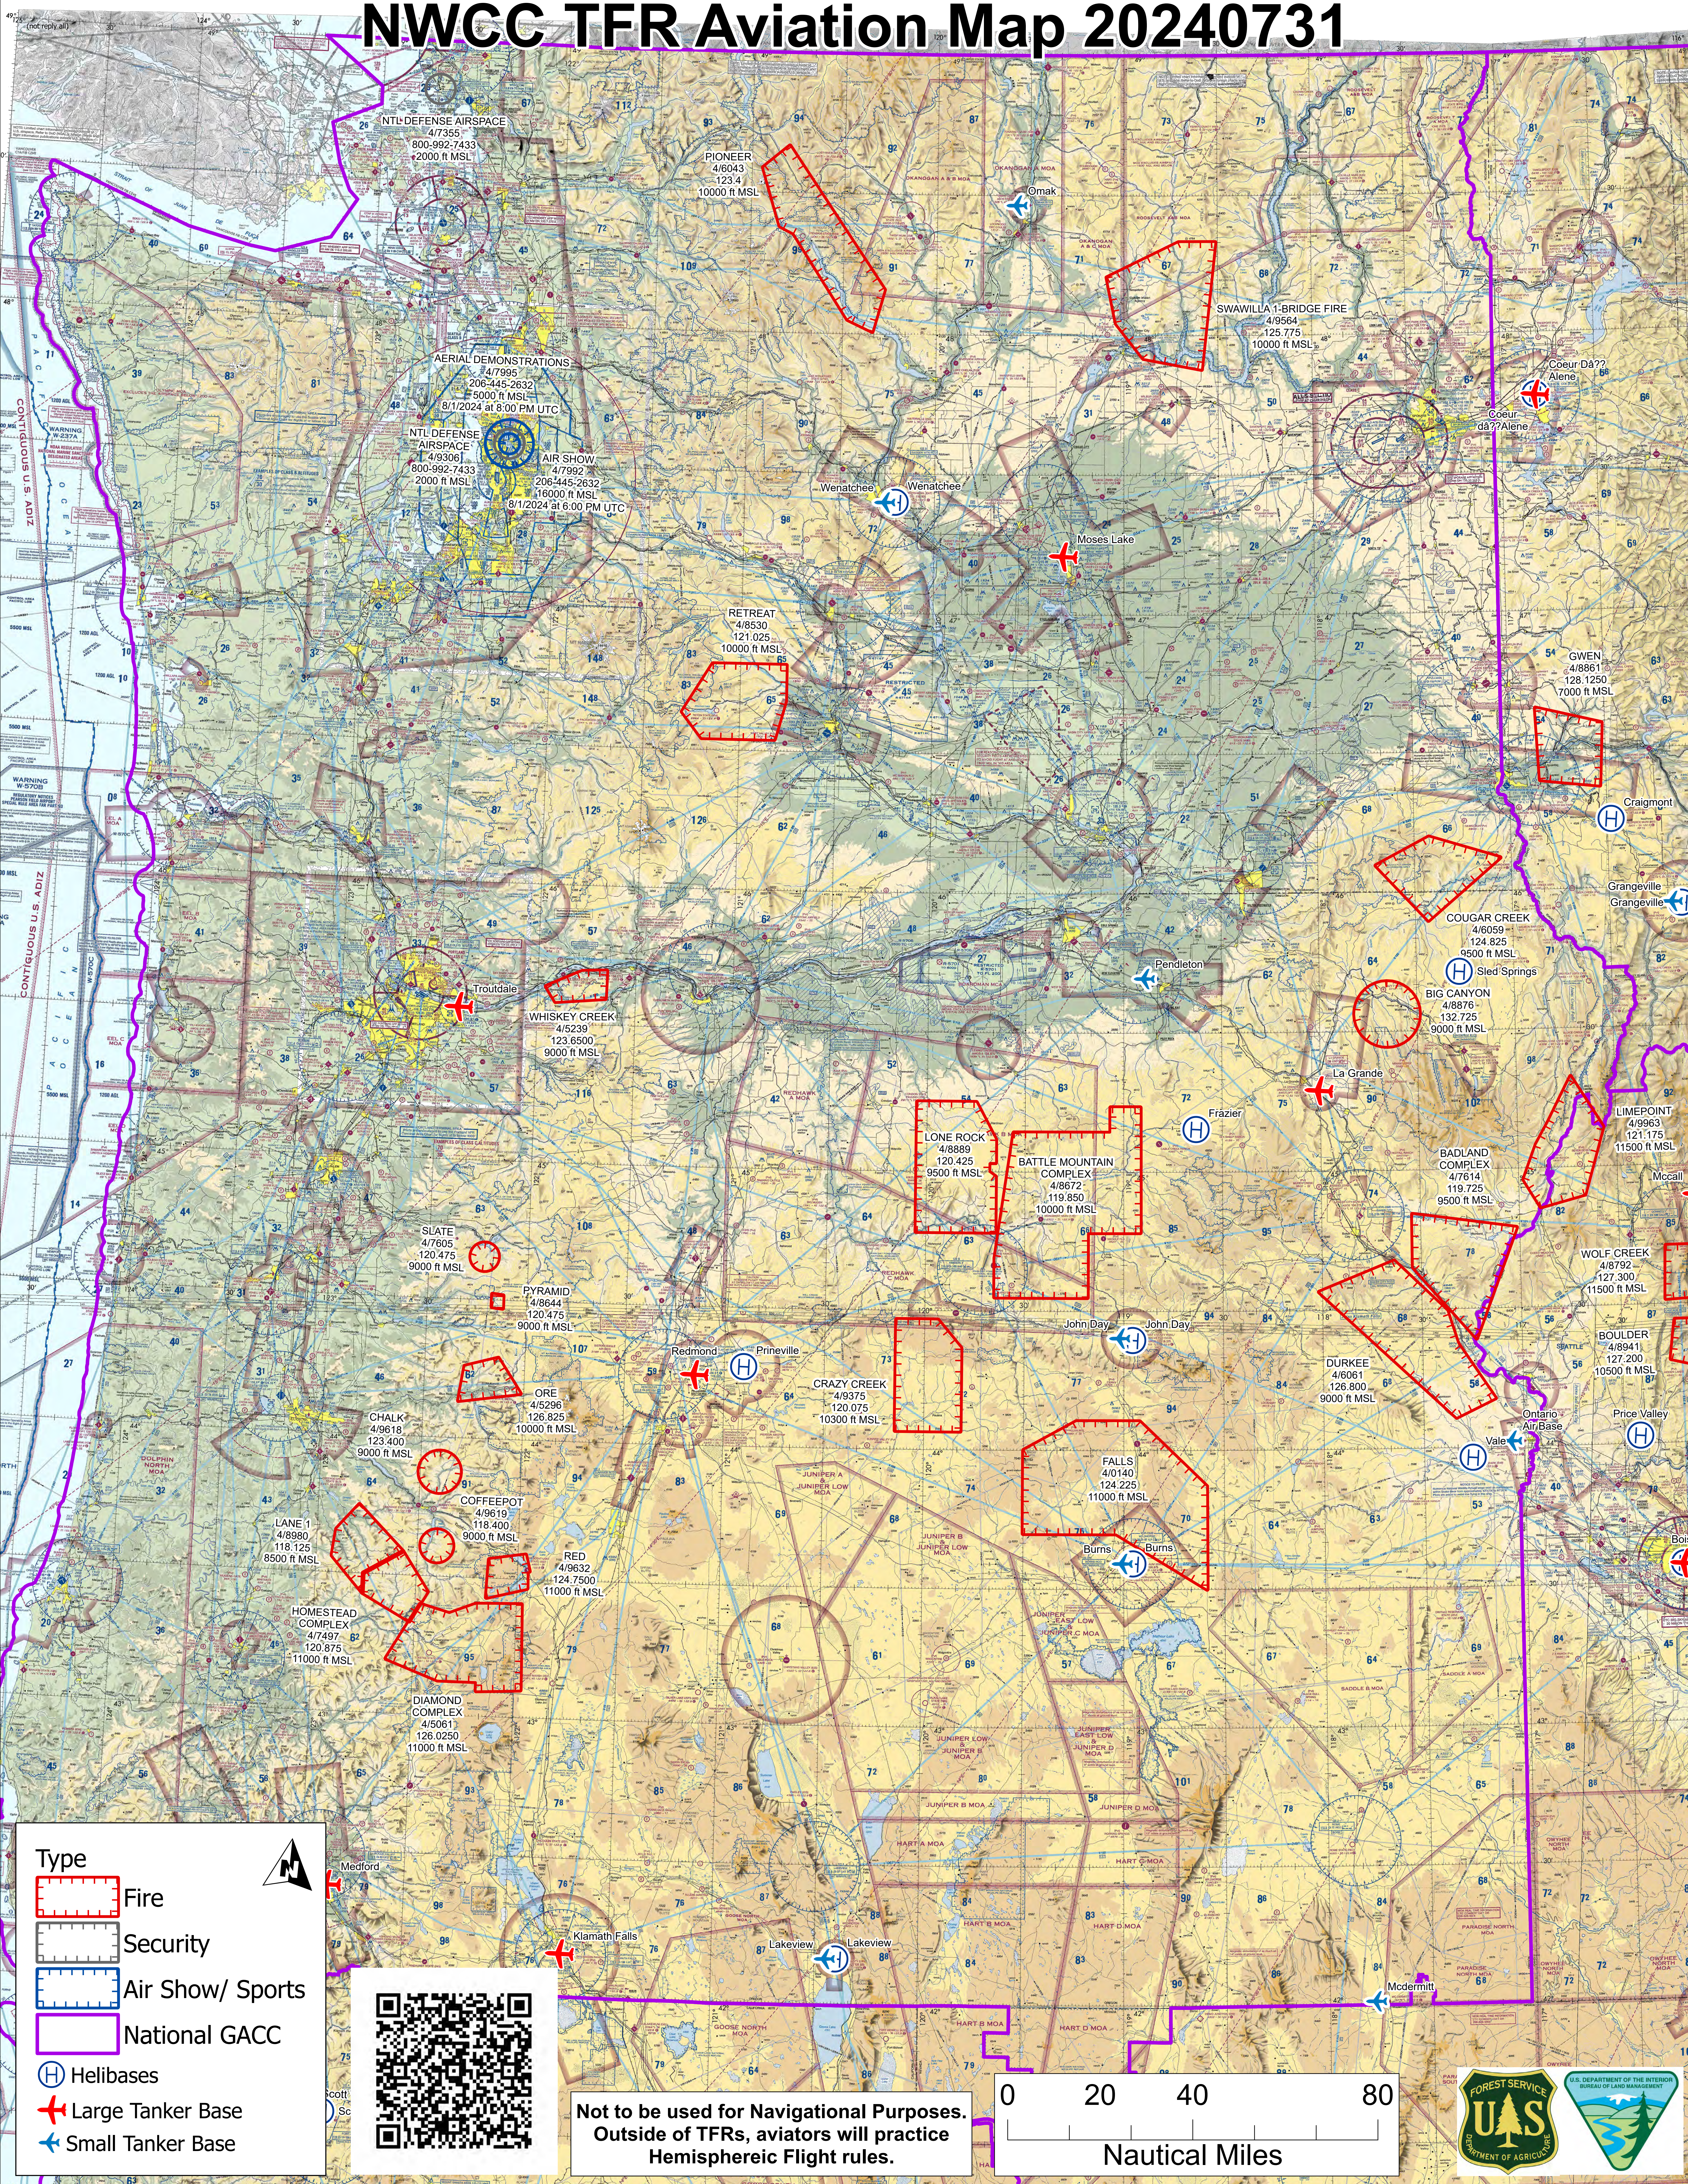

# NWCC TFR Aviation Map 20240731

- Type**
-  Fire
  -  Security
  -  Air Show/ Sports
  -  National GACC
  -  Helibases
  -  Large Tanker Base
  -  Small Tanker Base

**Not to be used for Navigational Purposes.**  
 Outside of TFRs, aviators will practice  
 Hemispheric Flight rules.