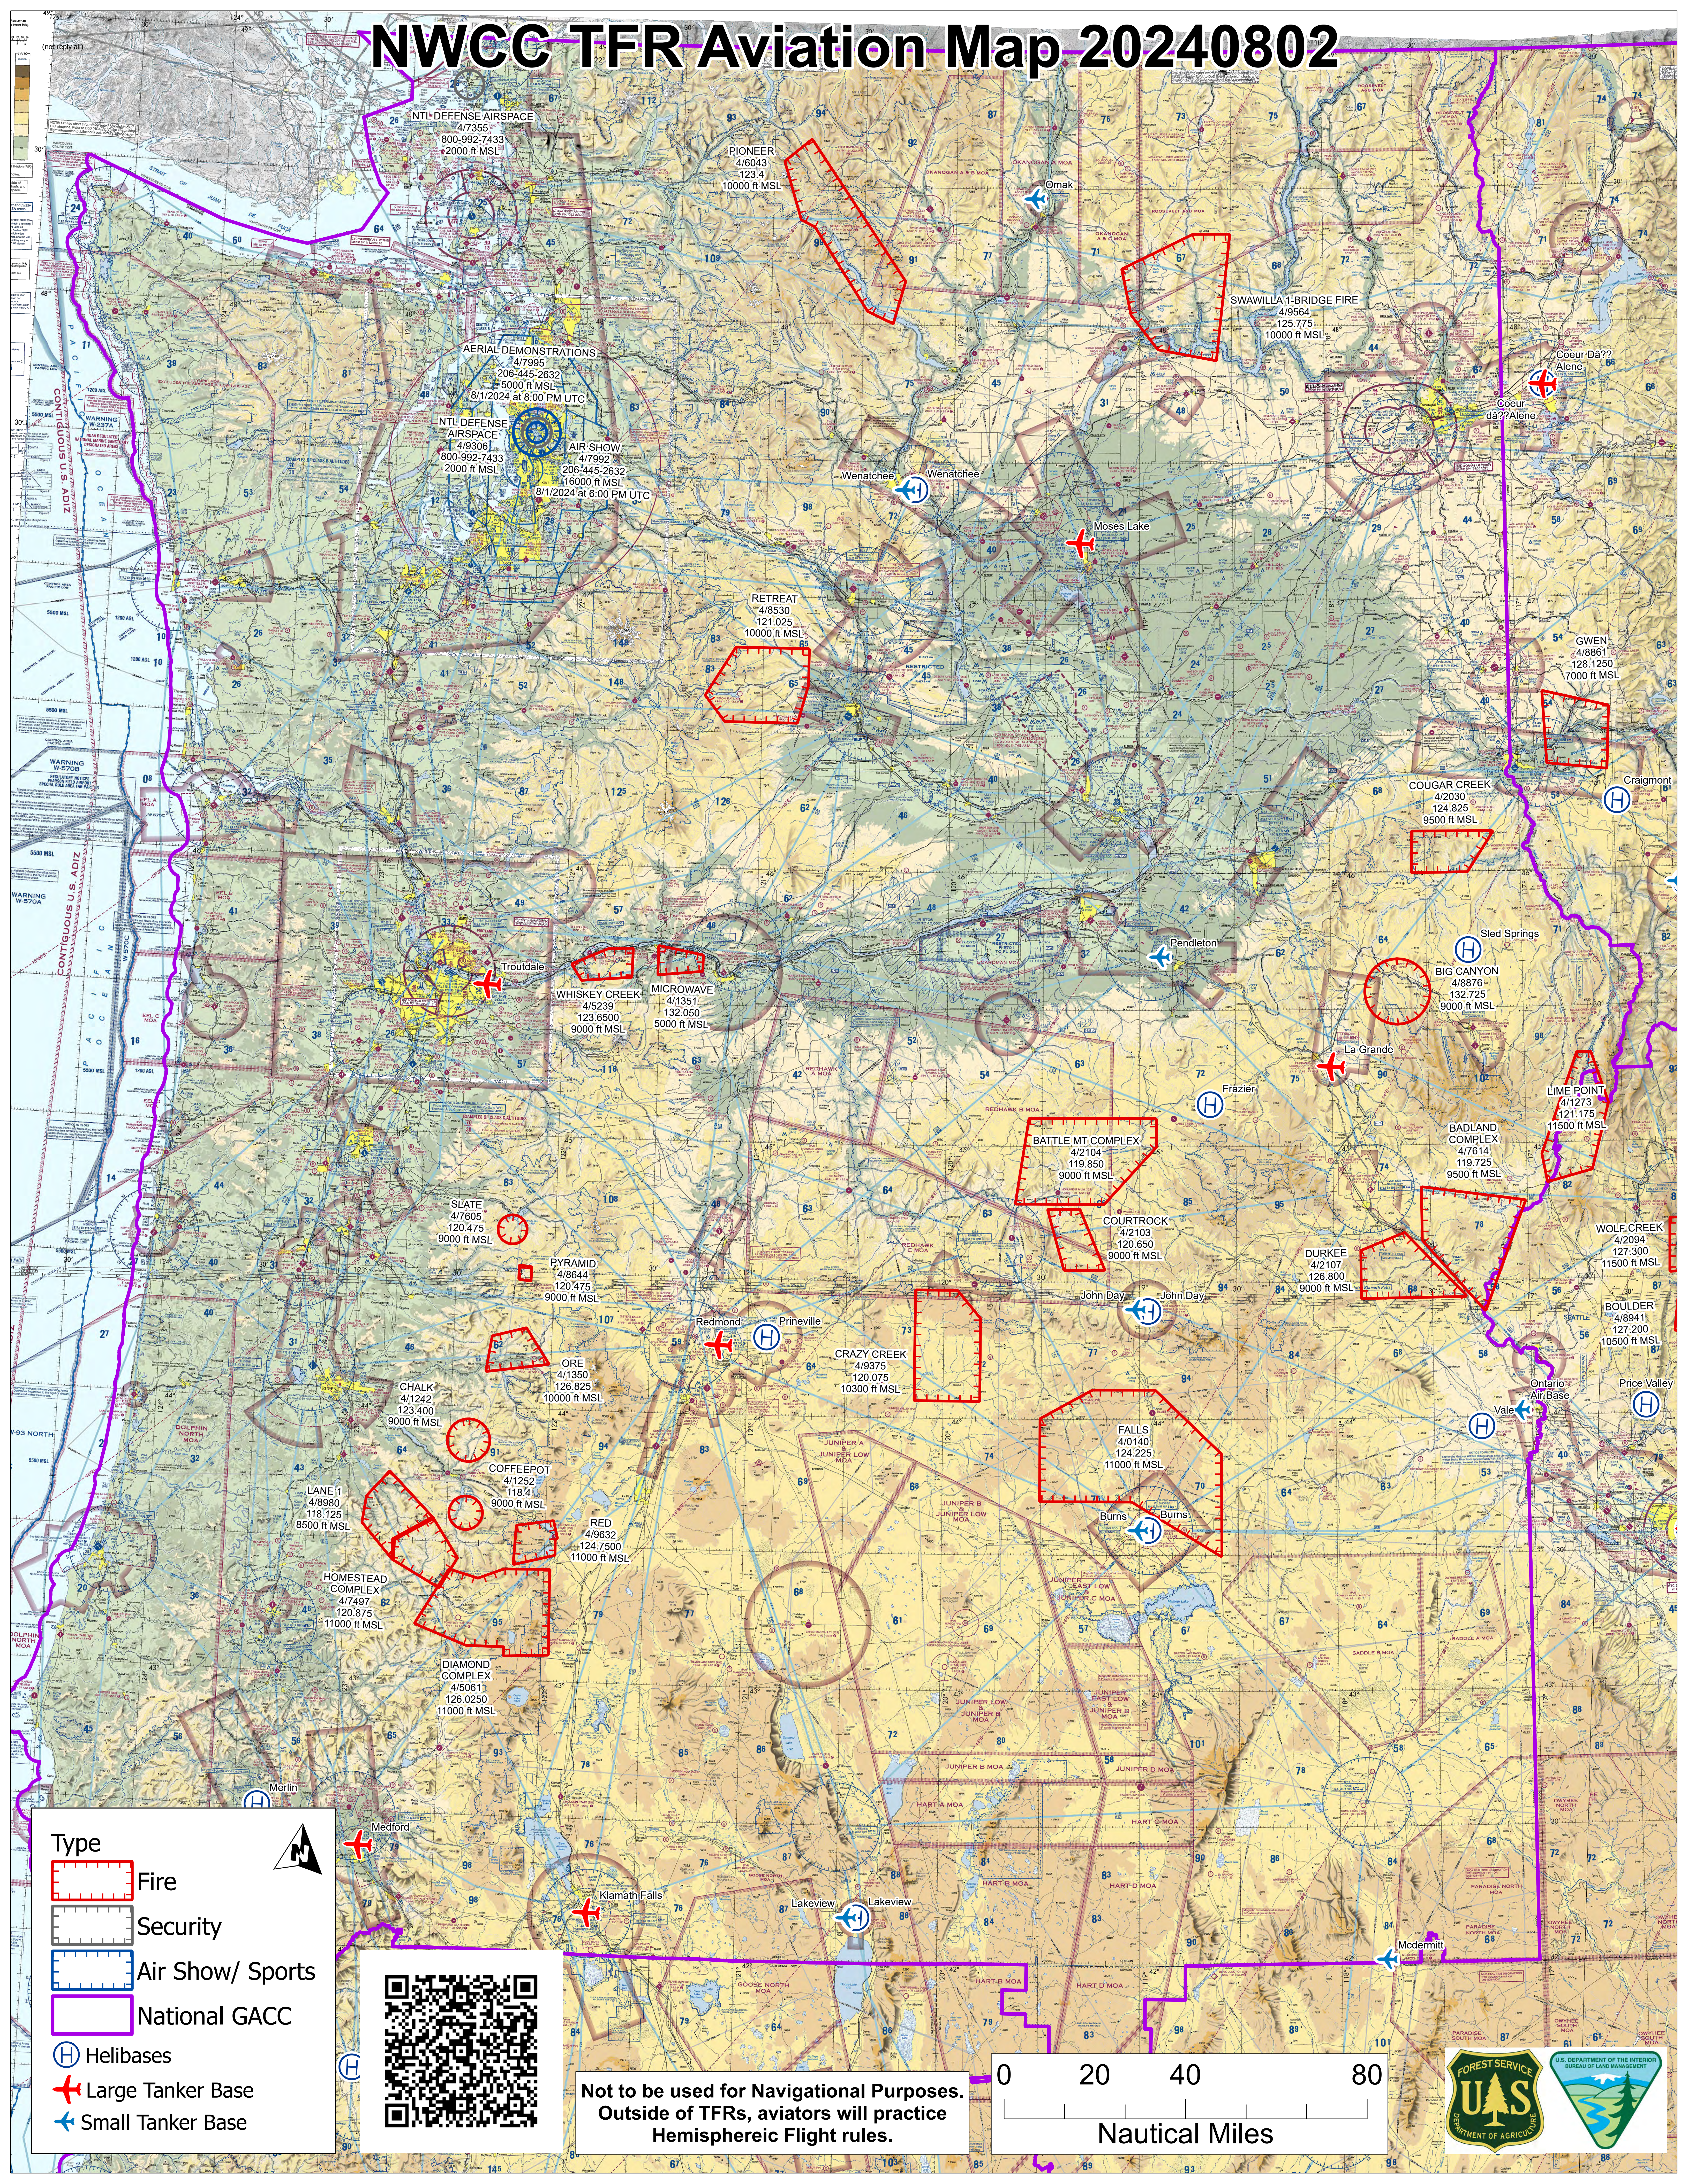

# NWCC TFR Aviation Map 20240802

INTL DEFENSE AIRSPACE  
4/7355  
800-992-7433  
2000 ft MSL

PIONEER  
4/6043  
123.4  
10000 ft MSL

AERIAL DEMONSTRATIONS  
4/7995  
206-445-2632  
5000 ft MSL  
8/1/2024 at 8:00 PM UTC

NTL DEFENSE AIRSPACE  
4/9306  
800-992-7433  
2000 ft MSL

AIR SHOW  
4/7992  
206-445-2632  
16000 ft MSL  
8/1/2024 at 6:00 PM UTC

RETREAT  
4/8530  
121.025  
10000 ft MSL

WHISKEY CREEK  
4/5239  
123.6500  
9000 ft MSL

MICROWAVE  
4/1351  
132.050  
5000 ft MSL

SLATE  
4/7605  
120.475  
9000 ft MSL

PYRAMID  
4/8644  
120.475  
9000 ft MSL

CHALK  
4/1242  
123.400  
9000 ft MSL

LANE 1  
4/8980  
118.125  
8500 ft MSL

COFFEEPOT  
4/1252  
118.41  
9000 ft MSL

RED  
4/9632  
124.7500  
11000 ft MSL

HOMESTEAD COMPLEX  
4/7497  
120.875  
11000 ft MSL

DIAMOND COMPLEX  
4/5061  
126.0250  
11000 ft MSL

CRAZY CREEK  
4/9375  
120.075  
10300 ft MSL

BATTLE MT COMPLEX  
4/2104  
119.850  
9000 ft MSL