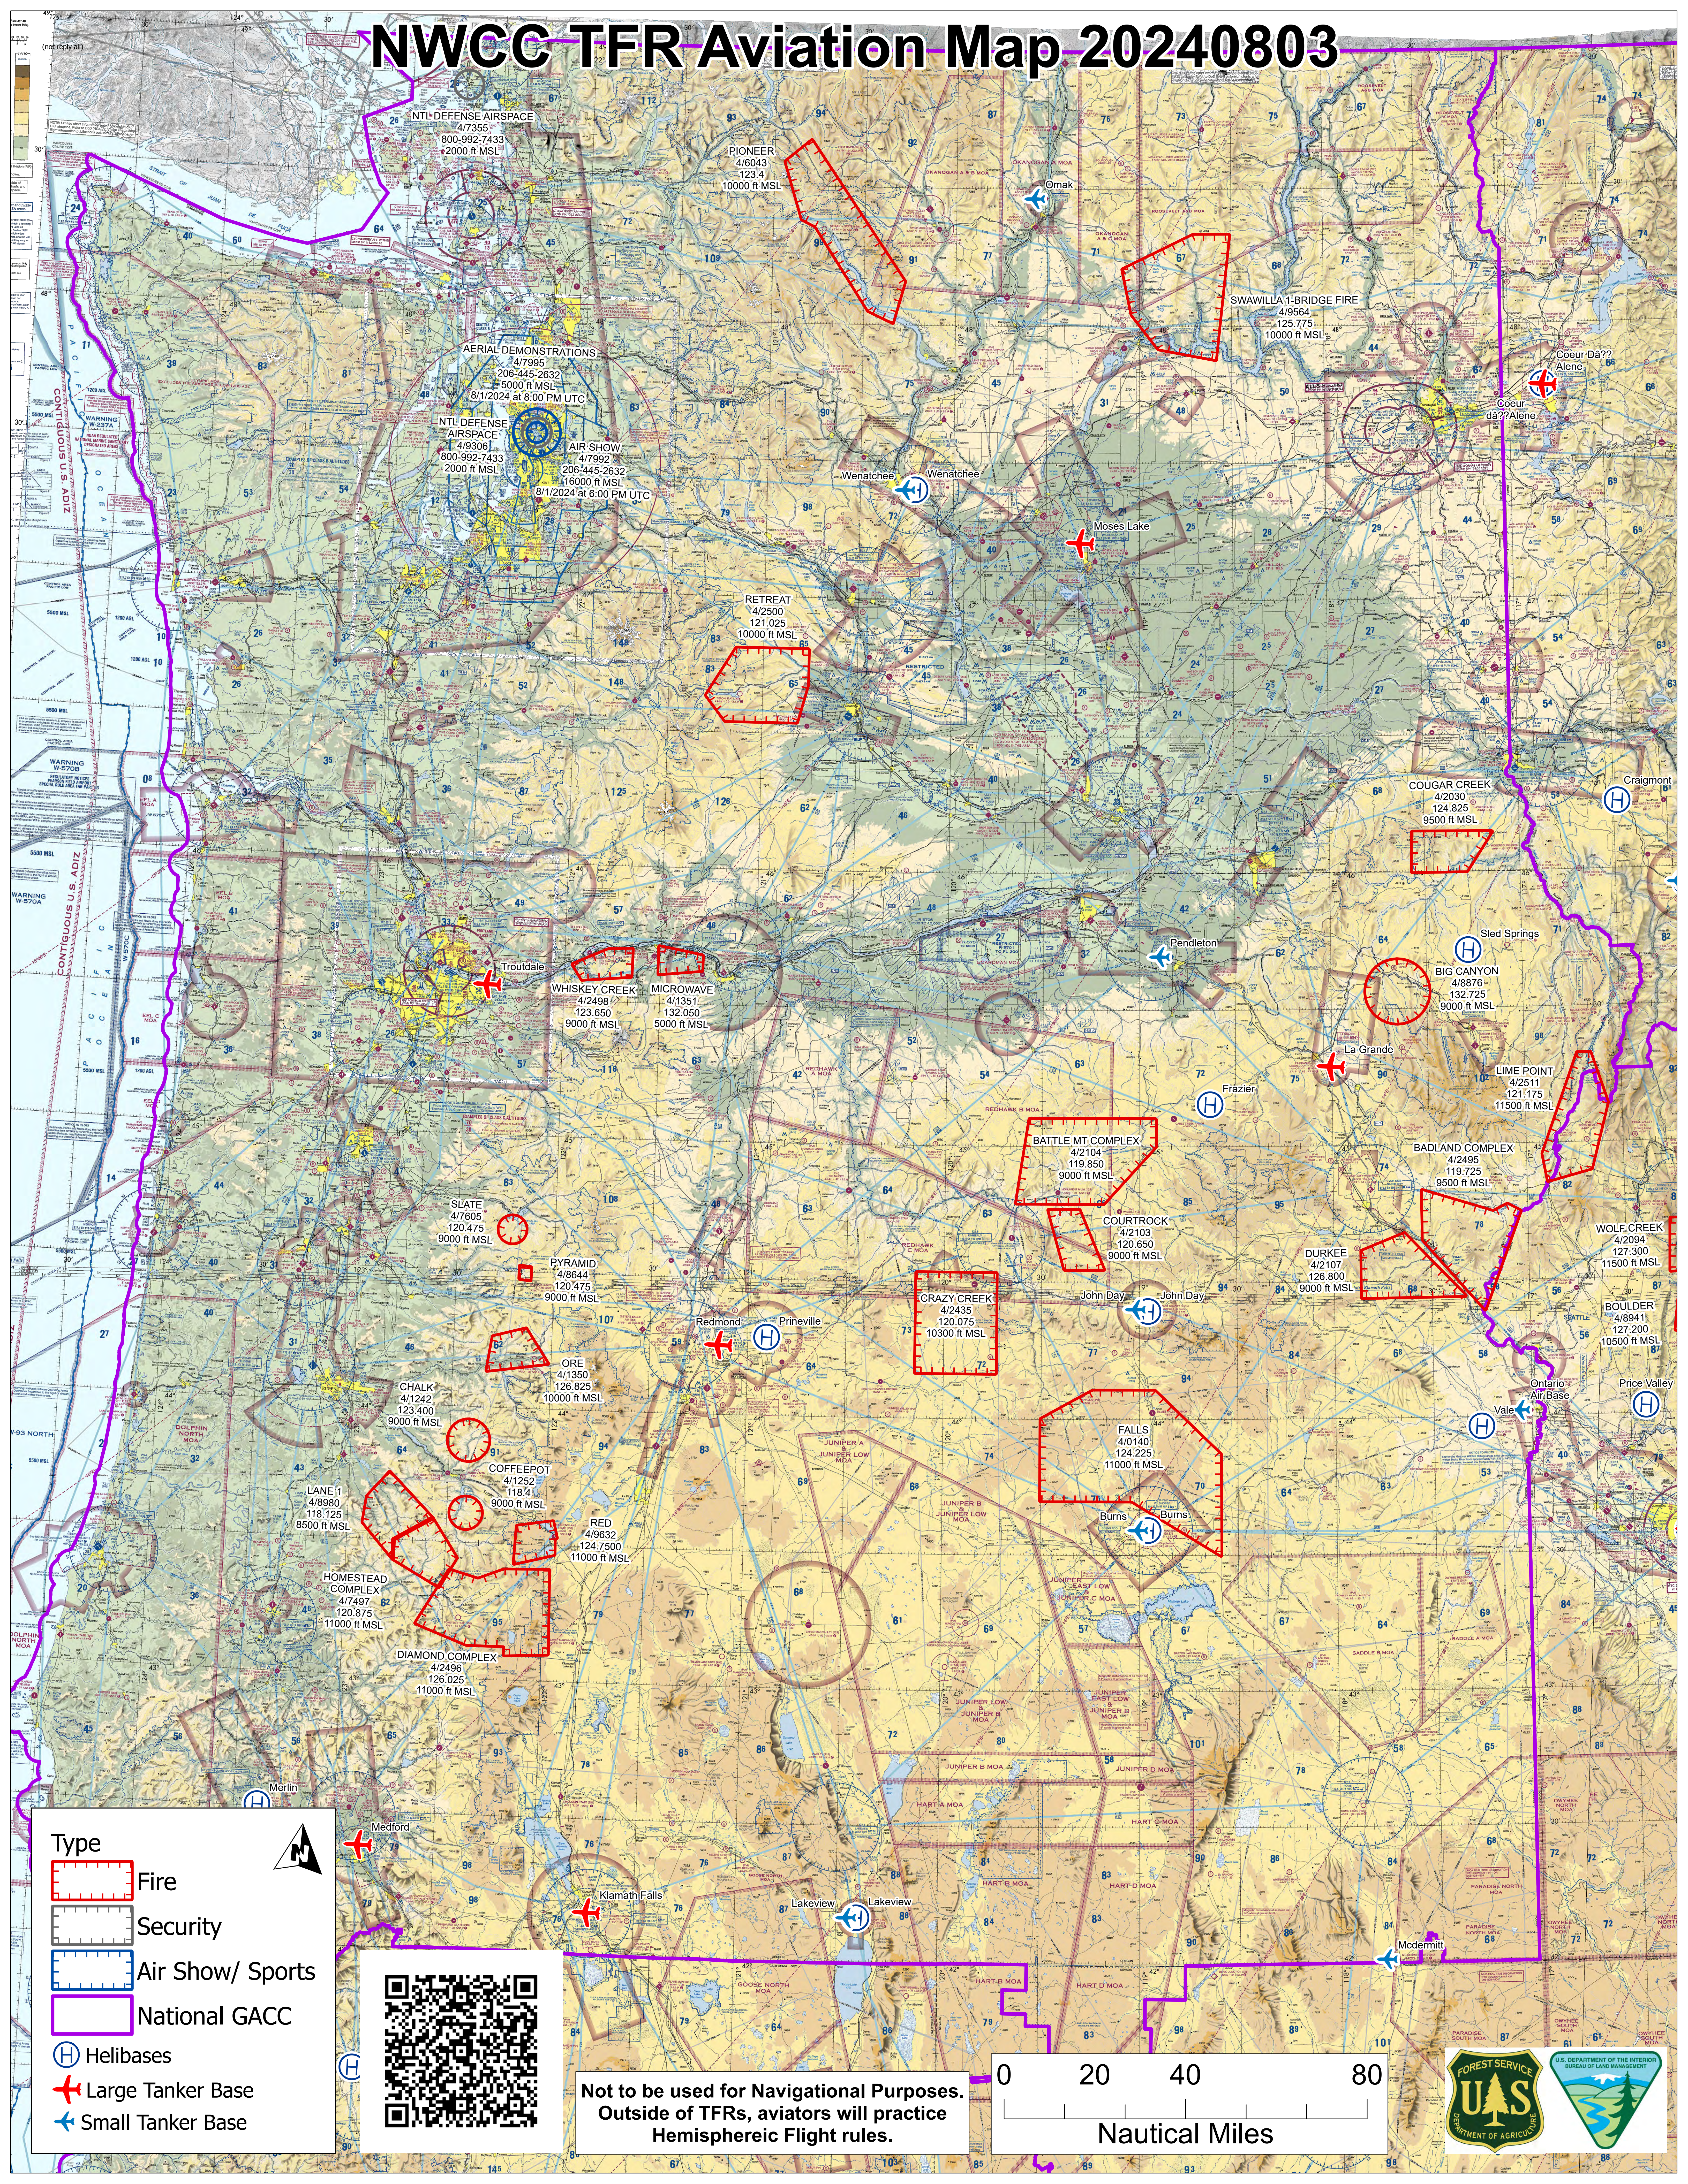

# NWCC TFR Aviation Map 20240803

- Type**
- Fire
  - Security
  - Air Show/ Sports
  - National GACC
  - H Helibases
  - + Large Tanker Base
  - + Small Tanker Base

**Not to be used for Navigational Purposes.**  
 Outside of TFRs, aviators will practice  
 Hemispheric Flight rules.

**WHISKEY CREEK**  
 4/2498  
 123.650  
 9000 ft MSL

**MICROWAVE**  
 4/1351  
 132.050  
 5000 ft MSL

**SLATE**  
 4/7605  
 120.475  
 9000 ft MSL

**PYRAMID**  
 4/8644  
 120.475  
 9000 ft MSL

**ORE**  
 4/1350  
 126.825  
 10000 ft MSL

**LANE 1**  
 4/8980  
 118.125  
 8500 ft MSL

**CHALK**  
 4/1242  
 123.400  
 9000 ft MSL

**COFFEEPOT**  
 4/1252  
 118.41  
 9000 ft MSL

**RED**  
 4/9632  
 124.750  
 11000 ft MSL

**HOMESTEAD COMPLEX**  
 4/7497  
 120.875  
 11000 ft MSL

**DURKEE**  
 4/2107  
 1126.800  
 9000 ft MSL

**BADLAND COMPLEX**  
 4/2495  
 119.725  
 9500 ft MSL

**LIME POINT**  
 4/2511  
 121.175  
 11500 ft MSL

**WOLF CREEK**  
 4/2094  
 127.300  
 11500 ft MSL