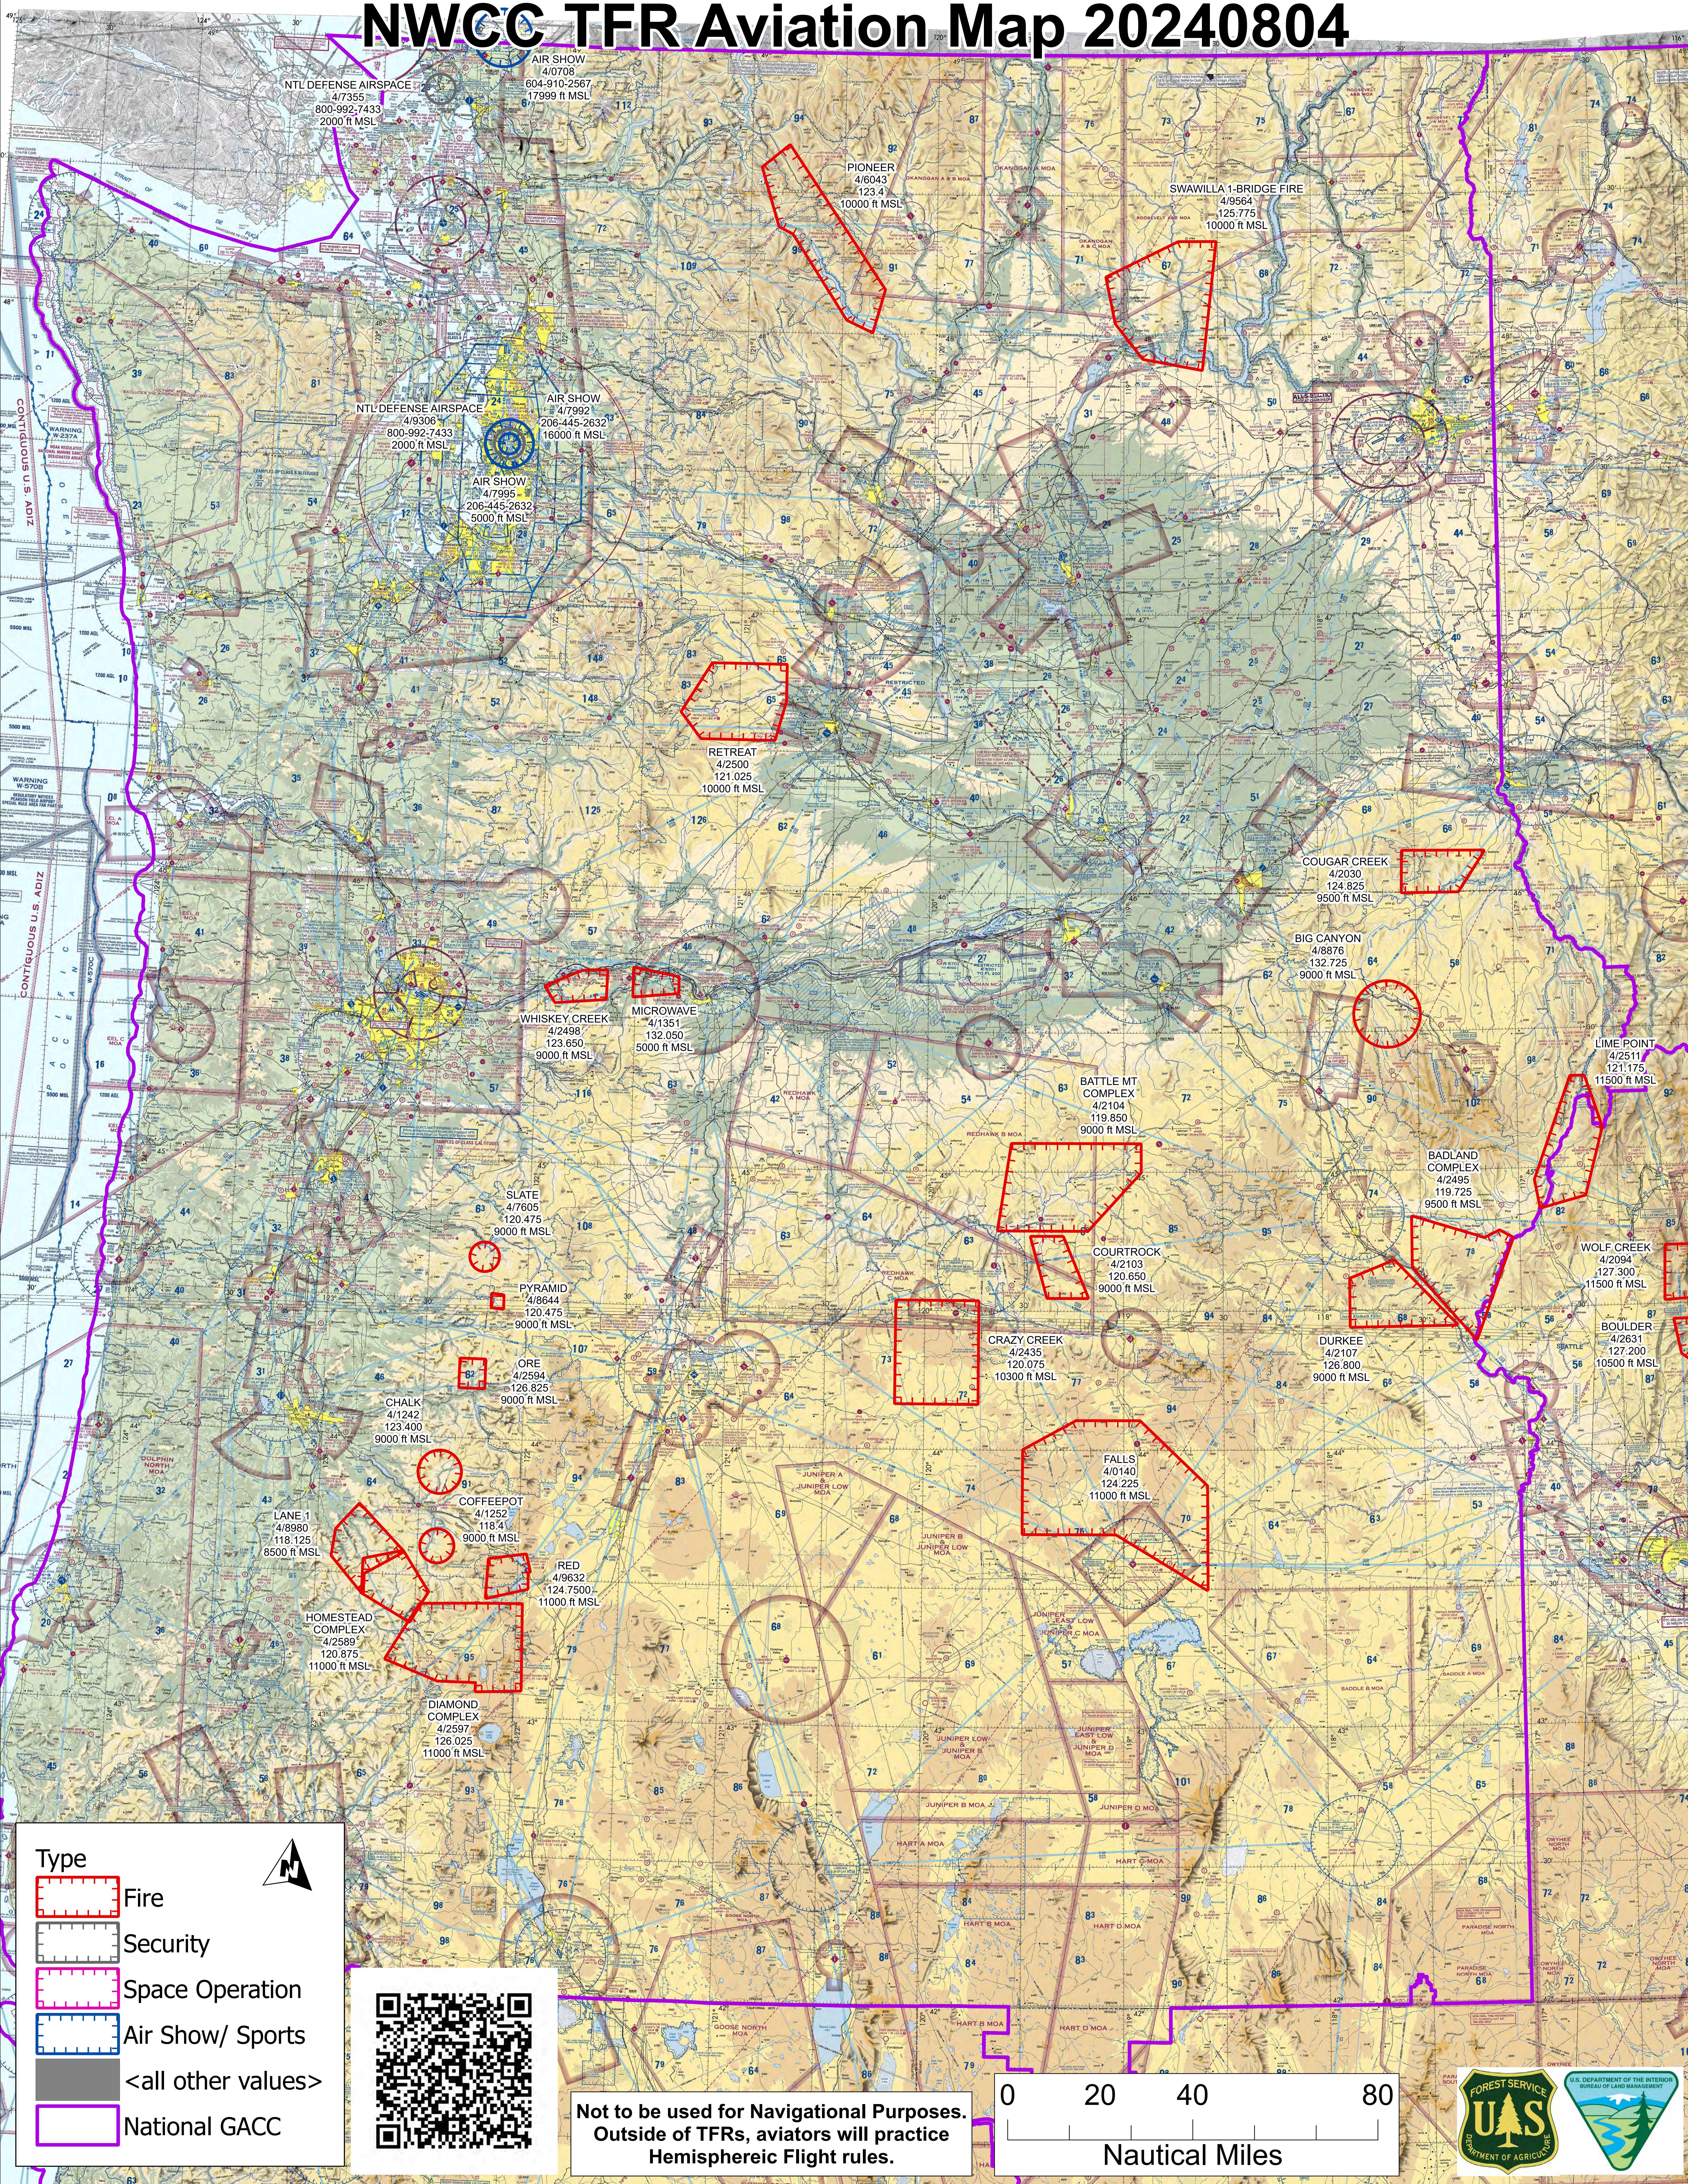

NWCC TFR Aviation Map 20240804

NTL DEFENSE AIRSPACE
4/7355
800-992-7433
2000 ft MSL

AIR SHOW
4/0708
604-910-2567
617999 ft MSL

PIONEER
4/6043
123.4
10000 ft MSL

SWAWILLA 1-BRIDGE FIRE
4/9564
125.775
10000 ft MSL

NTL DEFENSE AIRSPACE
4/9306
800-992-7433
2000 ft MSL

AIR SHOW
4/7992
206-445-2632
16000 ft MSL

AIR SHOW
4/7995
206-445-2632
5000 ft MSL

RETREAT
4/2500
121.025
10000 ft MSL

COUGAR CREEK
4/2030
124.825
9500 ft MSL

BIG CANYON
4/8876
132.725
9000 ft MSL

WHISKEY CREEK
4/2497
123.650
9000 ft MSL

MICROWAVE
4/1351
132.050
5000 ft MSL

BATTLE MT
COMPLEX
4/2104
119.850
9000 ft MSL

LIME POINT
4/2511
121.175
11500 ft MSL

BADLAND
COMPLEX
4/2495
119.725
9500 ft MSL

SLATE
4/7605
120.475
9000 ft MSL

COURTCK
4/2103
120.650
9000 ft MSL

WOLF CREEK
4/2094
127.300
11500 ft MSL

PYRAMID
4/8644
120.475
9000 ft MSL

CRAZY CREEK
4/2435
120.075
10300 ft MSL

BOULDER
4/2631
127.200
10500 ft MSL