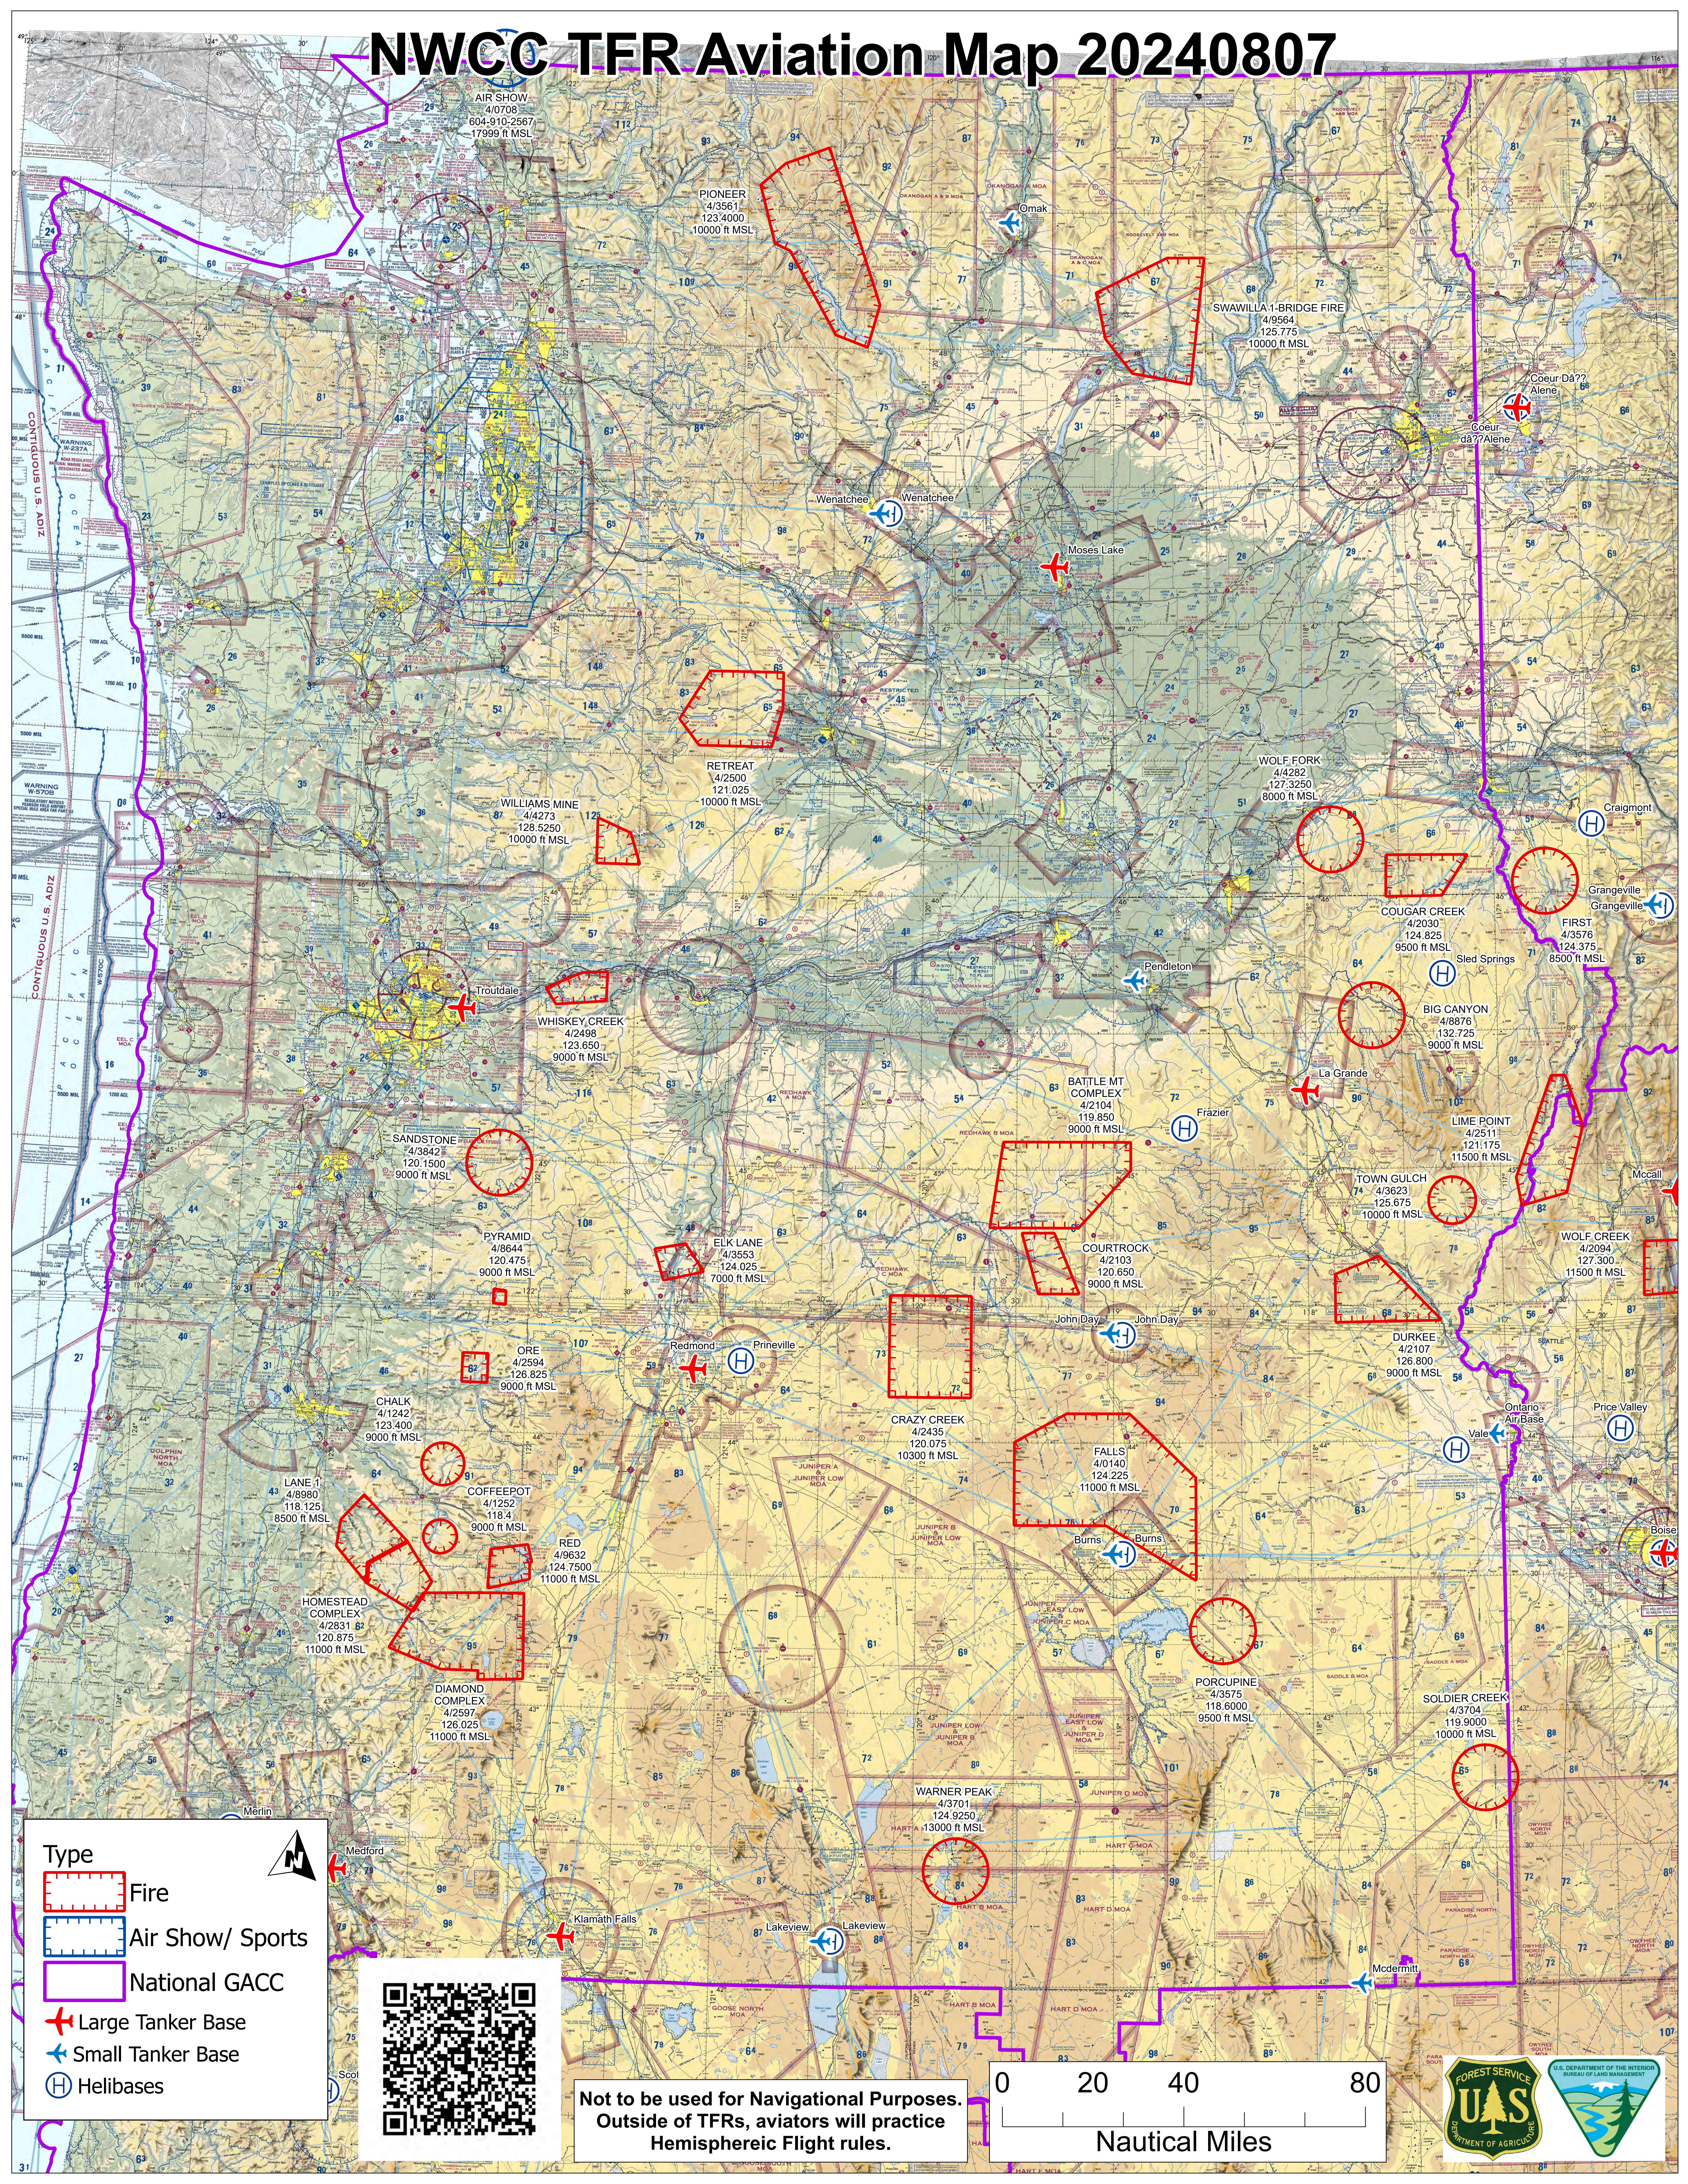

NWCC TFR Aviation Map 20240807

Type

-  Fire
-  Air Show/ Sports
-  National GACC
-  Large Tanker Base
-  Small Tanker Base
-  Helibases

Not to be used for Navigational Purposes.
Outside of TFRs, aviators will practice
Hemispheric Flight rules.