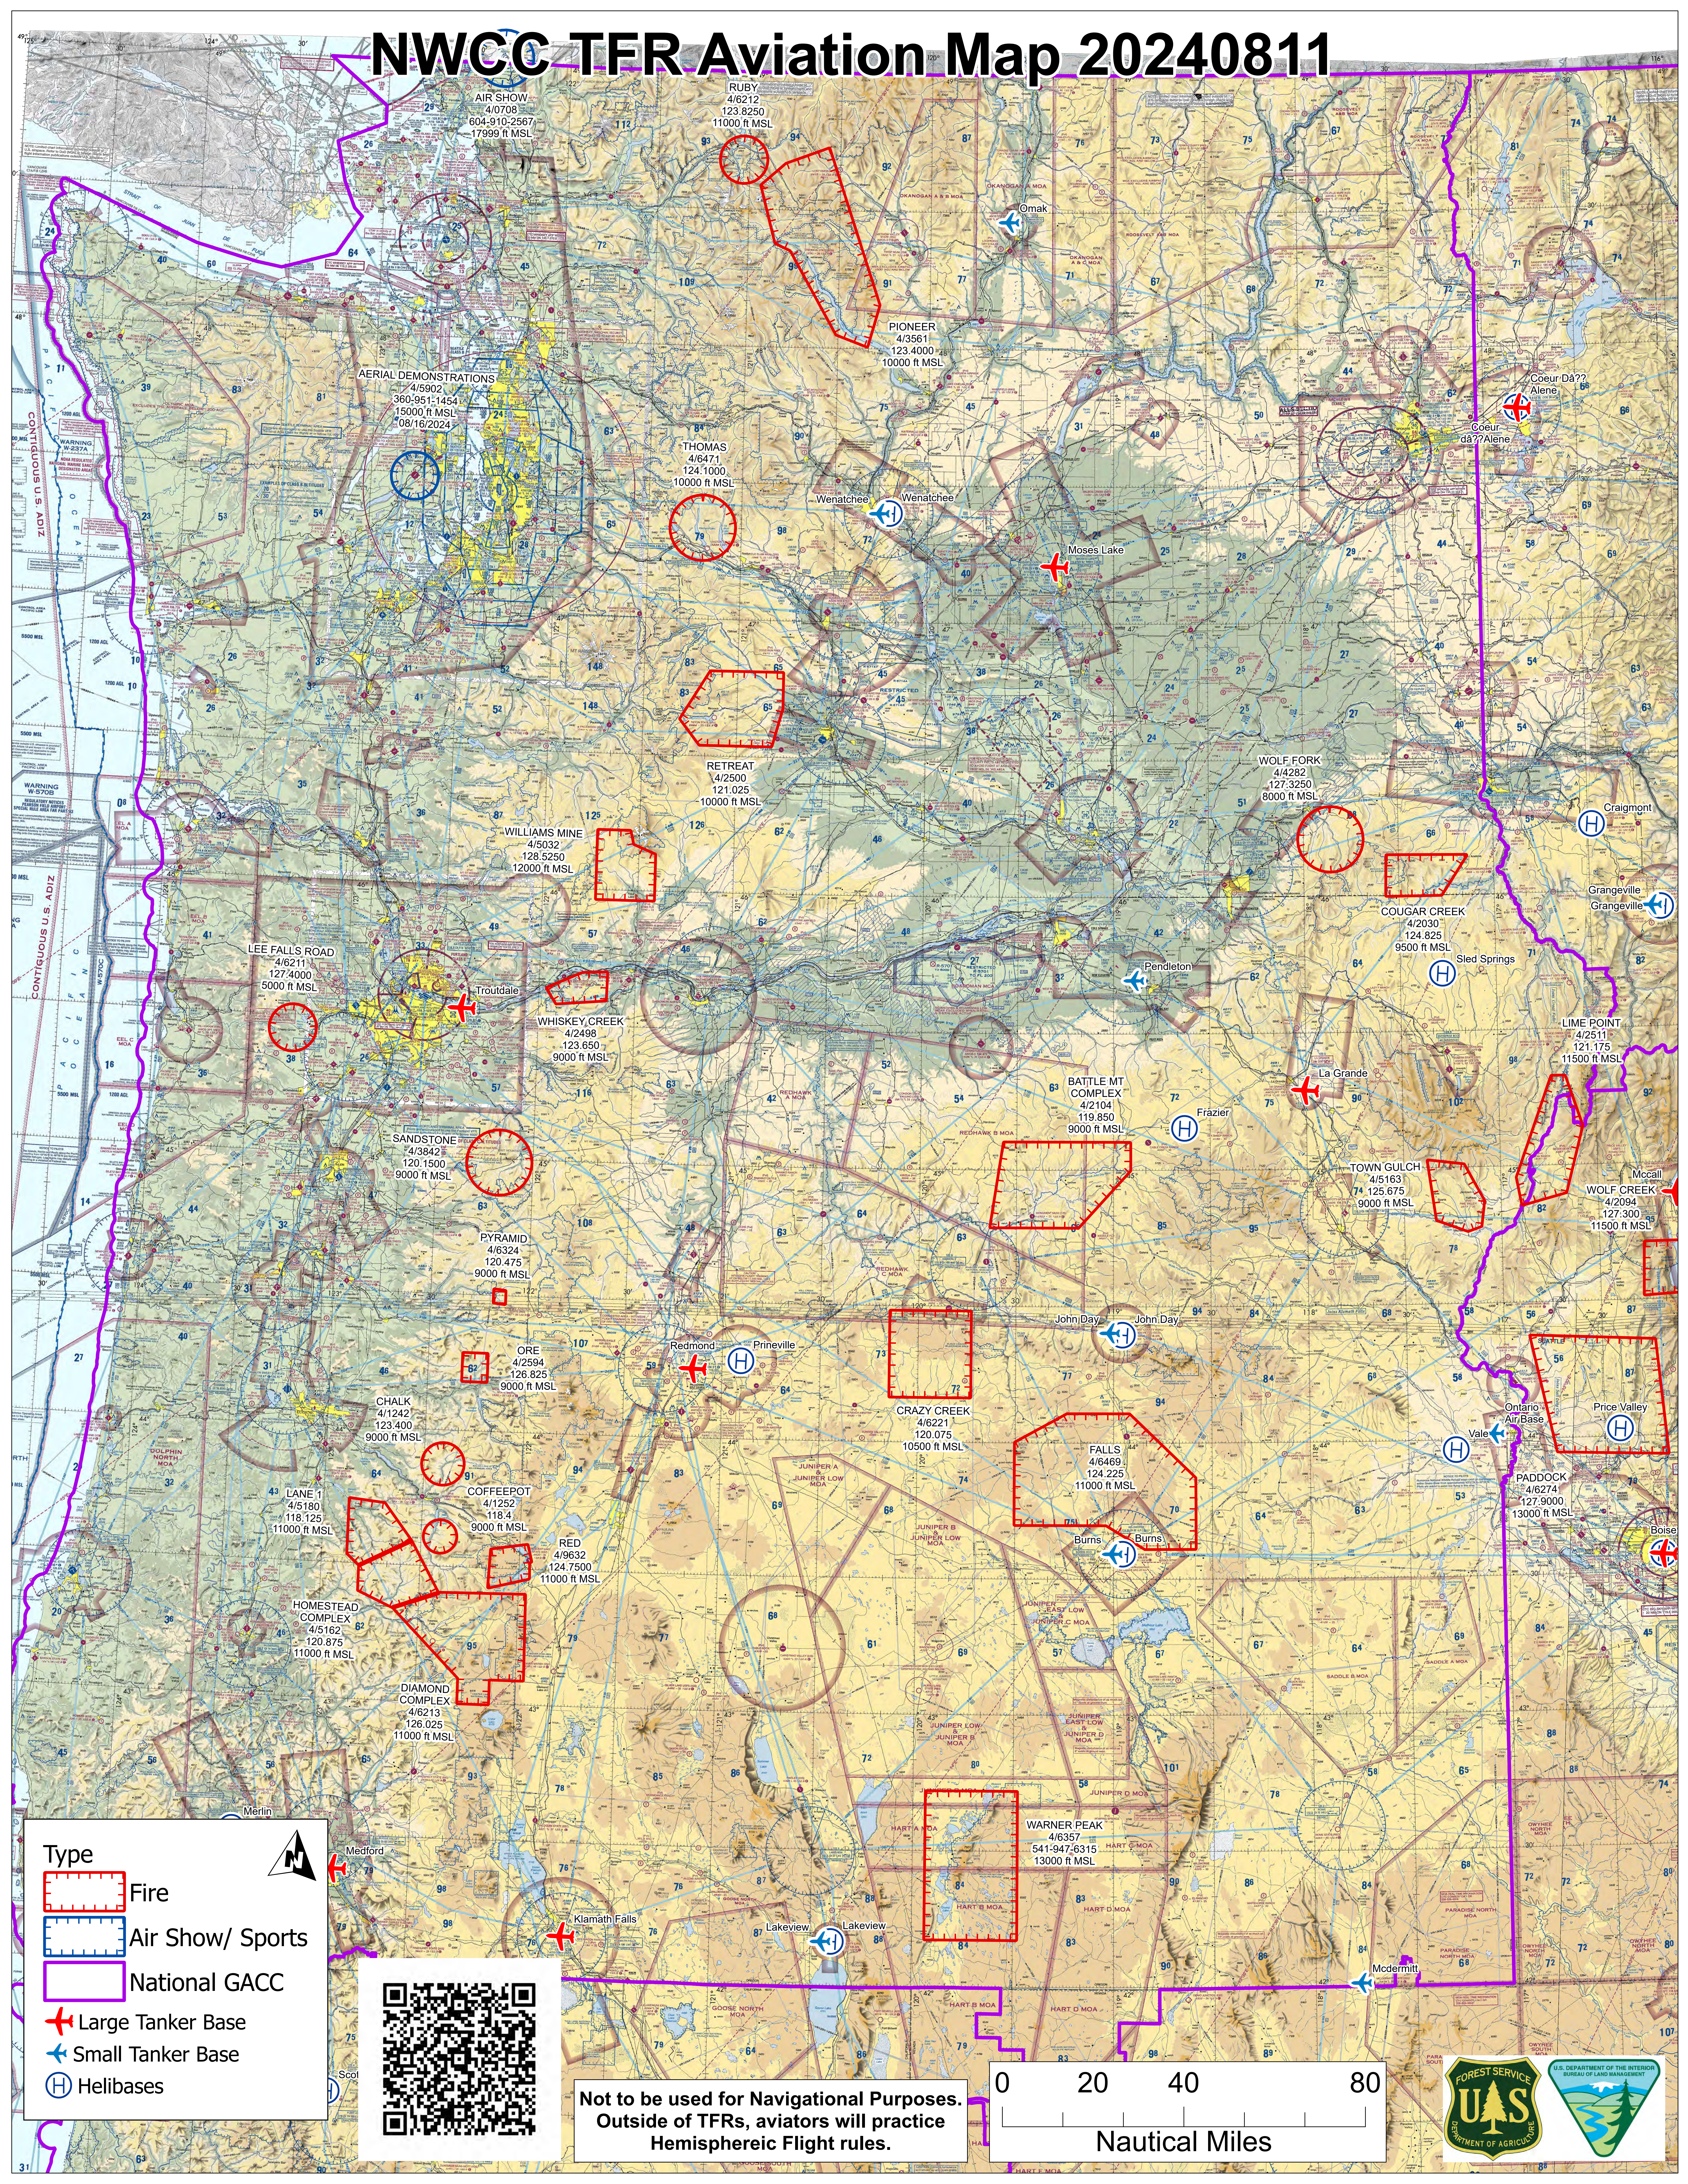

NWCC TFR Aviation Map 20240811

AIR SHOW
4/0708
604-910-2567
17999 ft MSL

RUBY
4/6212
123,8250
11000 ft MSL

PIONEER
4/3561
123,4000
10000 ft MSL

AERIAL DEMONSTRATIONS
4/5902
360-951-1454
15000 ft MSL
*08/16/2024

THOMAS
4/6471
124,1000
10000 ft MSL

RETREAT
4/2500
121,025
10000 ft MSL

WOLF FORK
4/4282
127,3250
8000 ft MSL

WILLIAMS MINE
4/5032
128,5250
12000 ft MSL

LEE FALLS ROAD
4/6211
127,4000
5000 ft MSL

WHISKEY CREEK
4/2498
123,650
9000 ft MSL

COUGAR CREEK
4/2030
124,825
9500 ft MSL

BATTLE MT COMPLEX
4/2104
119,850
9000 ft MSL

SANDSTONE
4/3842
120,1500
9000 ft MSL

PYRAMID
4/6324
120,475
9000 ft MSL

TOWN GULCH
4/5163
125,675
9000 ft MSL

WOLF CREEK
4/2094
127,300
11500 ft MSL

ORE
4/2594
126,825
9000 ft MSL

CRAZY CREEK
4/6221
120,075
10500 ft MSL

FALLS
4/6469
124,225
11000 ft MSL

CHALK
4/1242
123,400
9000 ft MSL

COFFEY POT
4/1252
118,4
9000 ft MSL

RED
4/9632
124,7500
11000 ft MSL