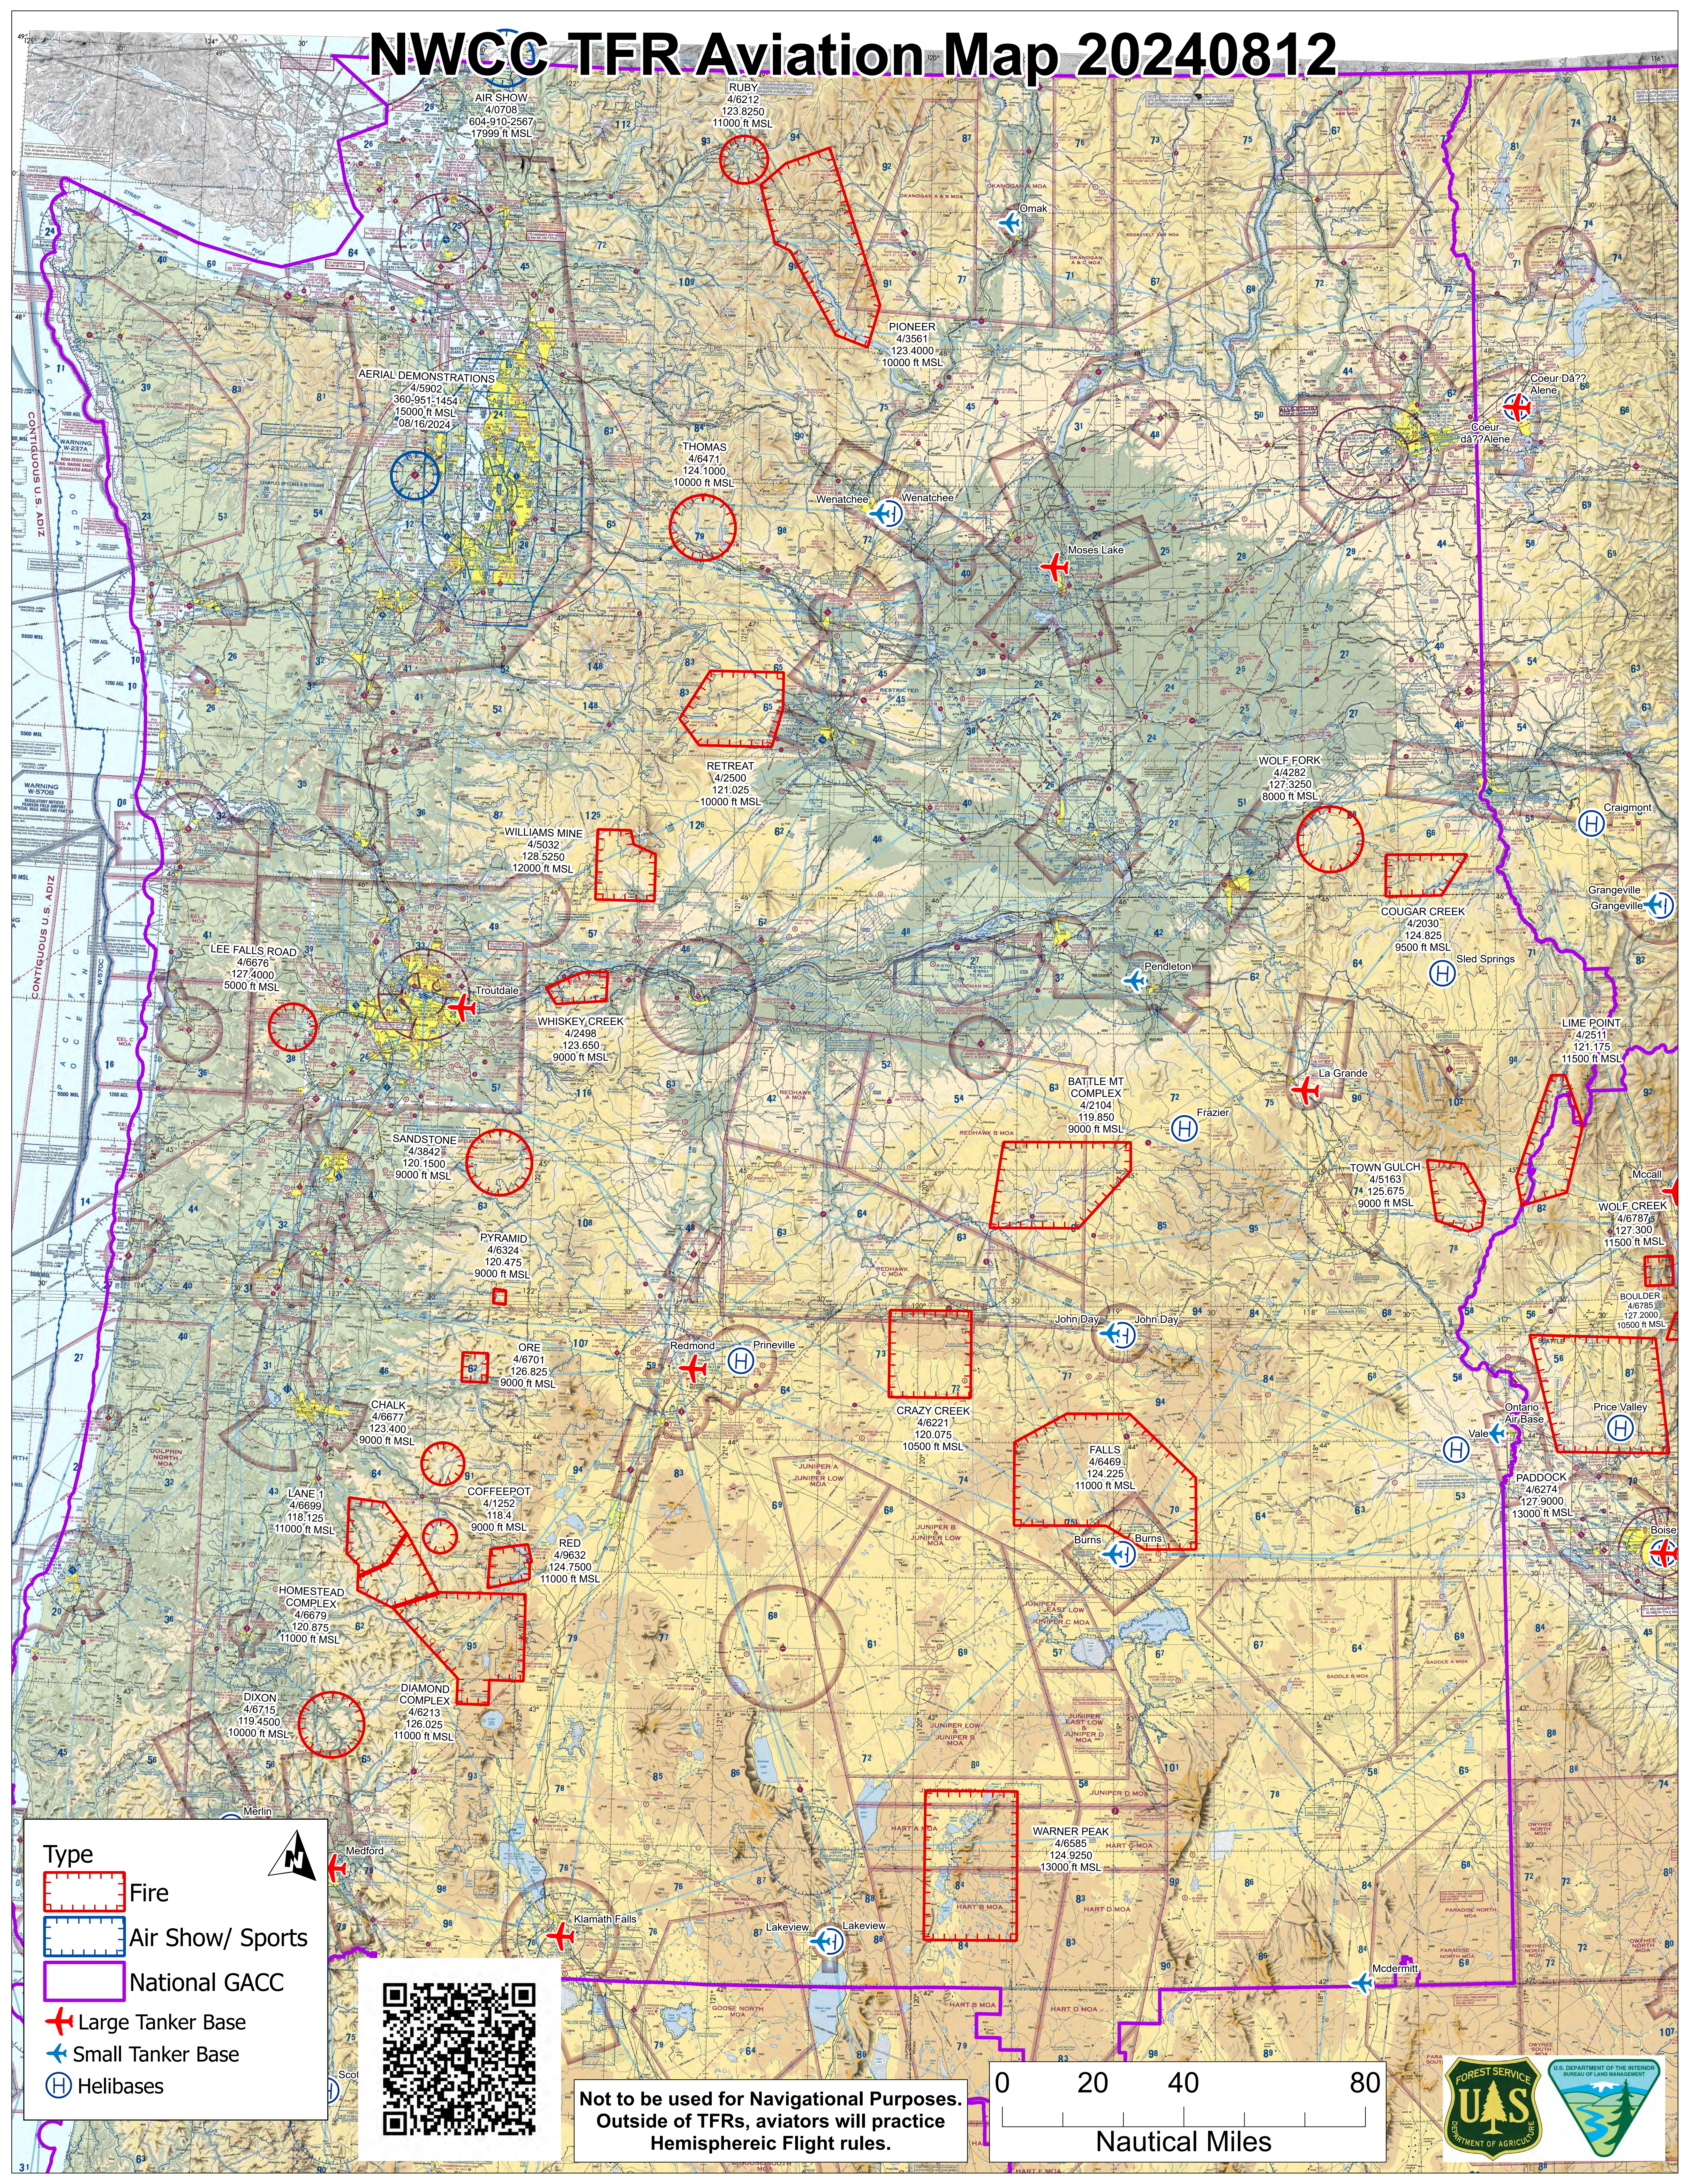

NWCC TFR Aviation Map 20240812

AIR SHOW
4/0708
604-910-2567
17999 ft MSL

RUBY
4/6212
123,8250
11000 ft MSL

AERIAL DEMONSTRATIONS
4/5902
360-951-1454
15000 ft MSL
*08/16/2024

THOMAS
4/6471
124,1000
10000 ft MSL

PIONEER
4/3561
123,4000
10000 ft MSL

RETREAT
4/2500
121,025
10000 ft MSL

WOLF FORK
4/4282
127,3250
8000 ft MSL

WILLIAMS MINE
4/5032
128,5250
12000 ft MSL

LEE FALLS ROAD
4/6676
127,4000
5000 ft MSL

WHISKEY CREEK
4/2498
123,650
9000 ft MSL

COUGAR CREEK
4/2030
124,825
9500 ft MSL

SANDSTONE
4/3842
120,1500
9000 ft MSL

BATTLE MT COMPLEX
4/2104
119,850
9000 ft MSL

PYRAMID
4/6324
120,475
9000 ft MSL

TOWN GULCH
4/5163
125,675
9000 ft MSL

ORE
4/6701
126,825
9000 ft MSL

WOLF CREEK
4/6787
127,300
11500 ft MSL

CHALK
4/6677
123,400
9000 ft MSL

CRAZY CREEK
4/6221
120,075
10500 ft MSL

BOULDER
4/6785
127,200
10500 ft MSL

LANE 1
4/6699
118,125
11000 ft MSL

COFFEY POT
4/1252
118,4
9000 ft MSL