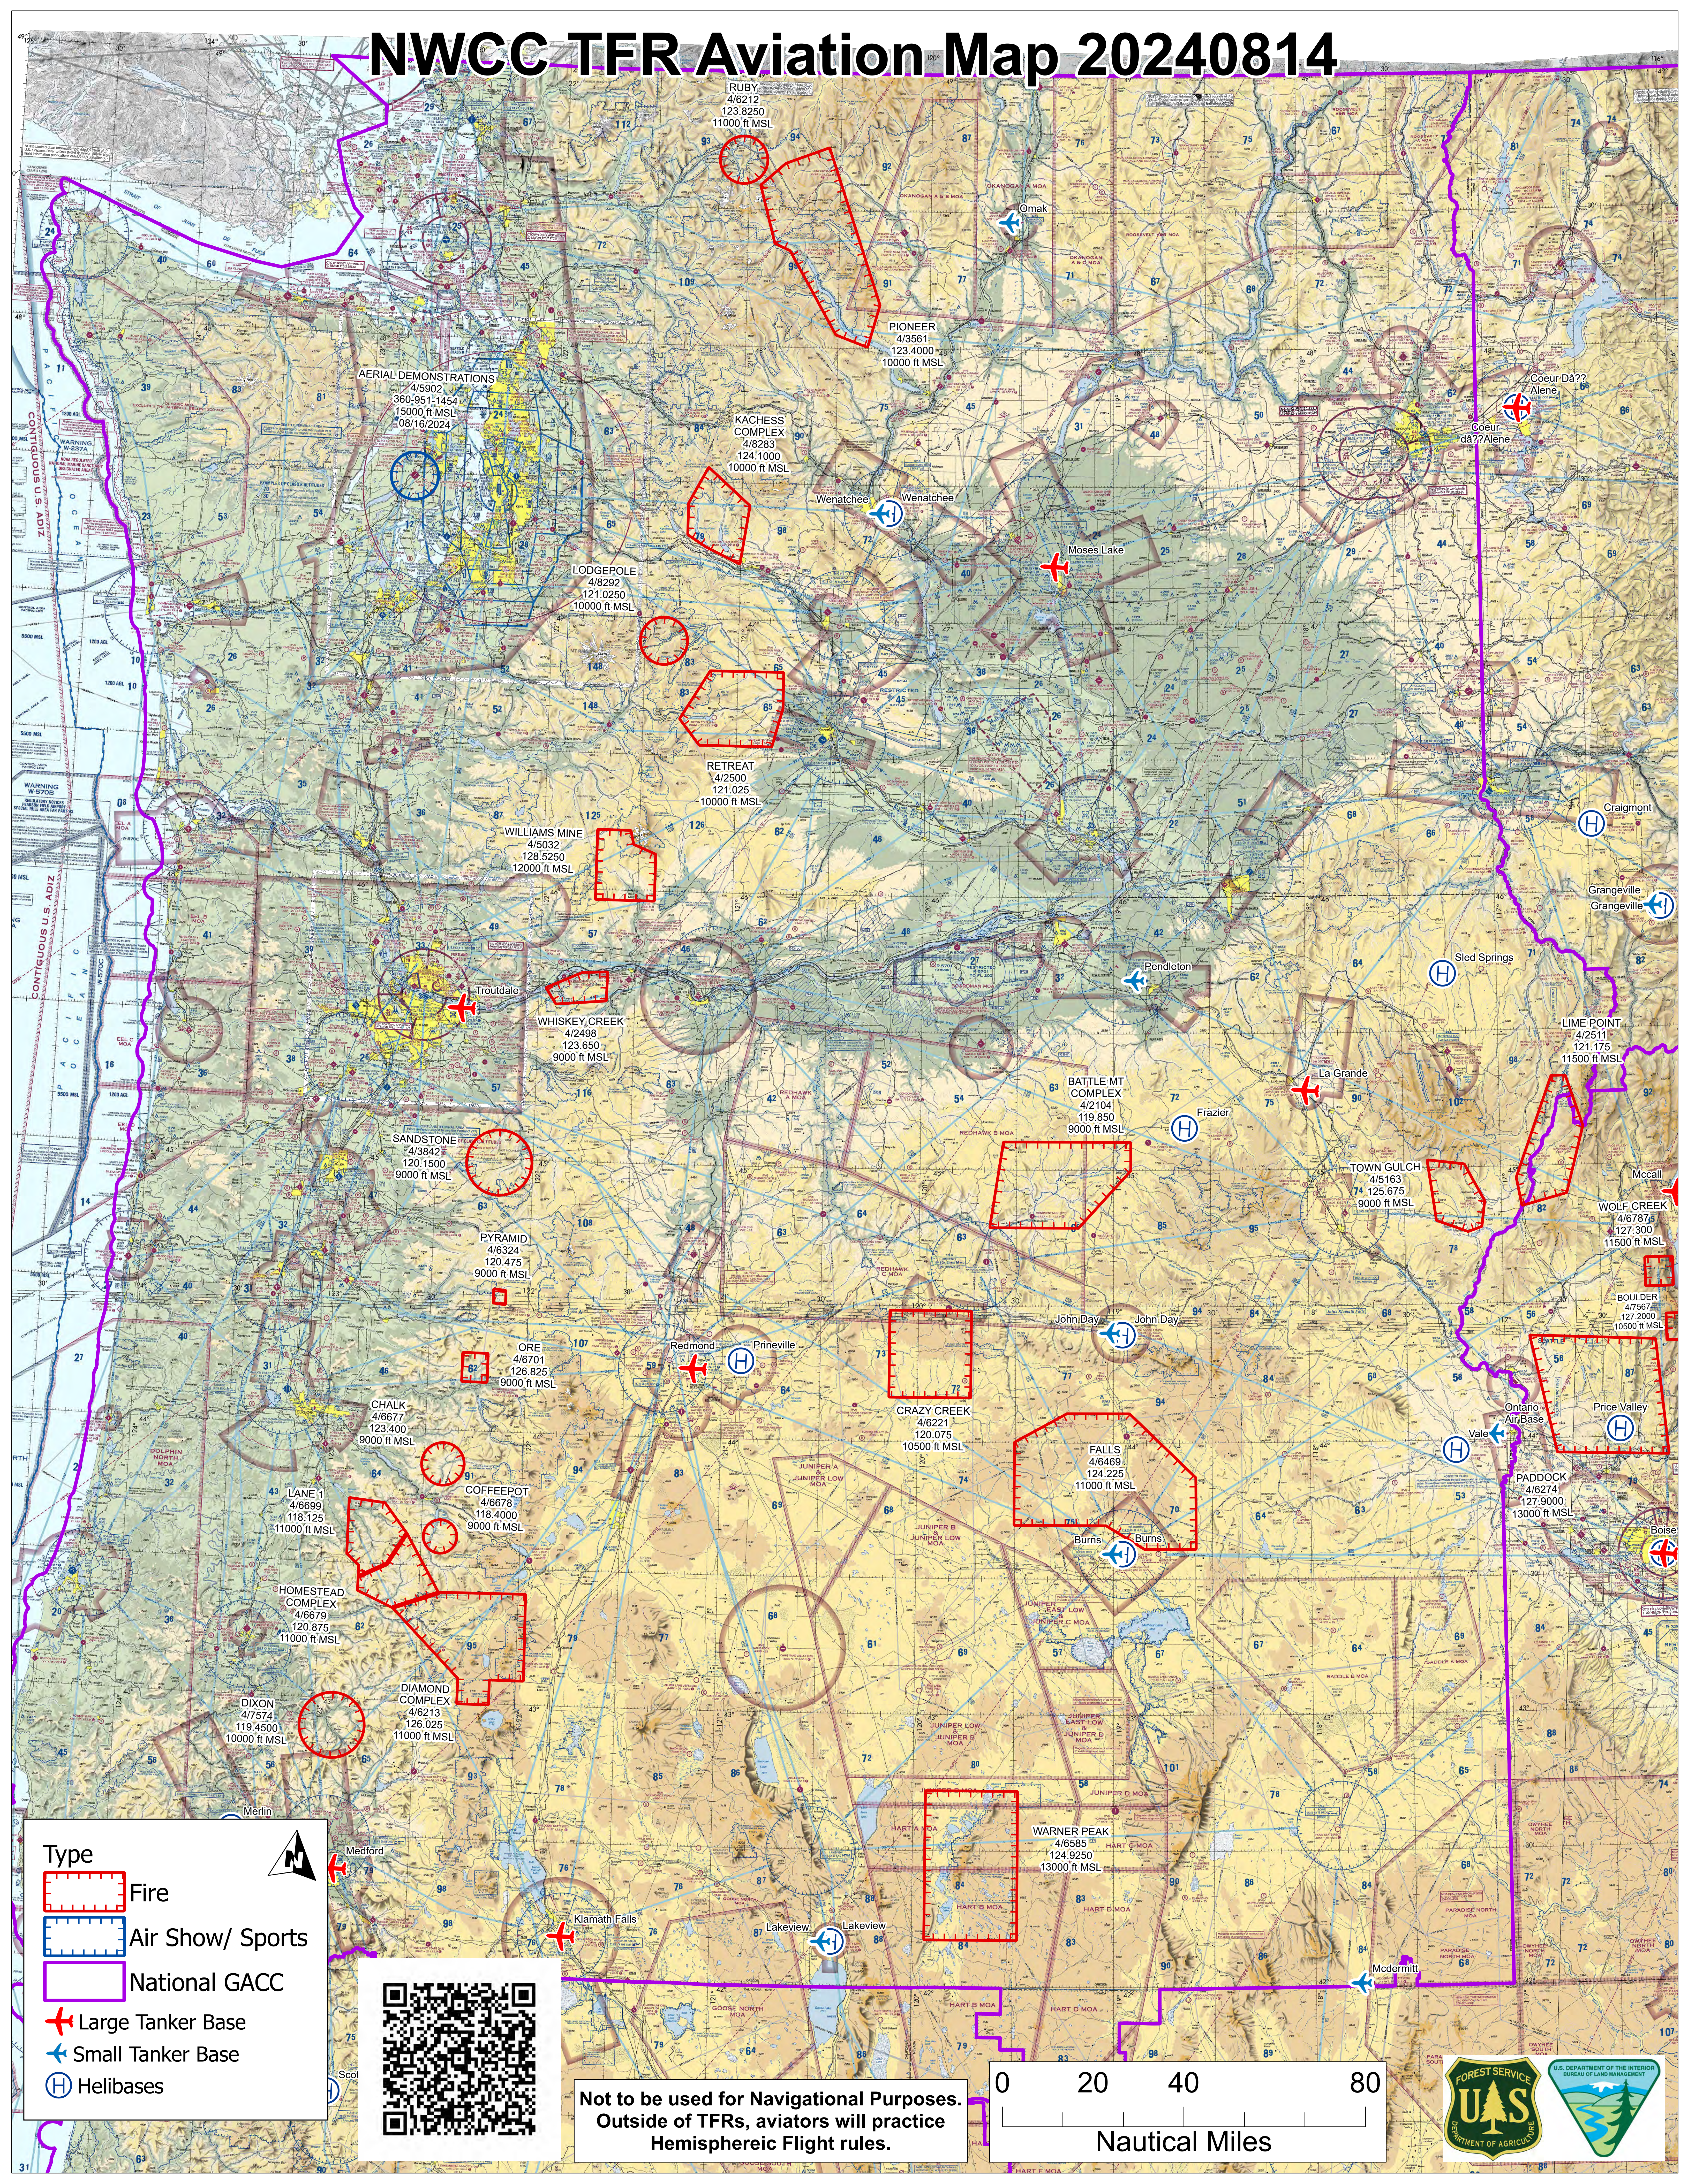

NWCC TFR Aviation Map 20240814

AERIAL DEMONSTRATIONS
4/5902
360-951-1454
15000 ft MSL
*08/16/2024

KACHESS COMPLEX
4/8283
124,1000
10000 ft MSL

LODGEPOLE
4/8292
121,0250
10000 ft MSL

RETREAT
4/2500
121,025
10000 ft MSL

WILLIAMS MINE
4/5032
128,5250
12000 ft MSL

WHISKEY CREEK
4/2498
123,650
9000 ft MSL

SANDSTONE
4/3842
120,1500
9000 ft MSL

PYRAMID
4/6324
120,475
9000 ft MSL

ORE
4/6701
126,825
9000 ft MSL

CHALK
4/6677
123,400
9000 ft MSL

LANE 1
4/6699
118,125
11000 ft MSL

COFFEEPOT
4/6678
118,4000
9000 ft MSL

HOMESTEAD COMPLEX
4/6679
120,875
11000 ft MSL

DIXON
4/7574
119,4500
10000 ft MSL

DIAMOND COMPLEX
4/6213
126,025
11000 ft MSL

BATTLE MT COMPLEX
4/2104
119,850
9000 ft MSL

TOWN GULCH
4/5163
125,675
9000 ft MSL

WOLF CREEK
4/6787
127,300
11500 ft MSL

CRAZY CREEK
4/6221
120,075
10500 ft MSL

FALLS
4/6469
124,225
11000 ft MSL

Paddock
4/6274
127,9000
13000 ft MSL

WARNER PEAK
4/6585
124,9250
13000 ft MSL