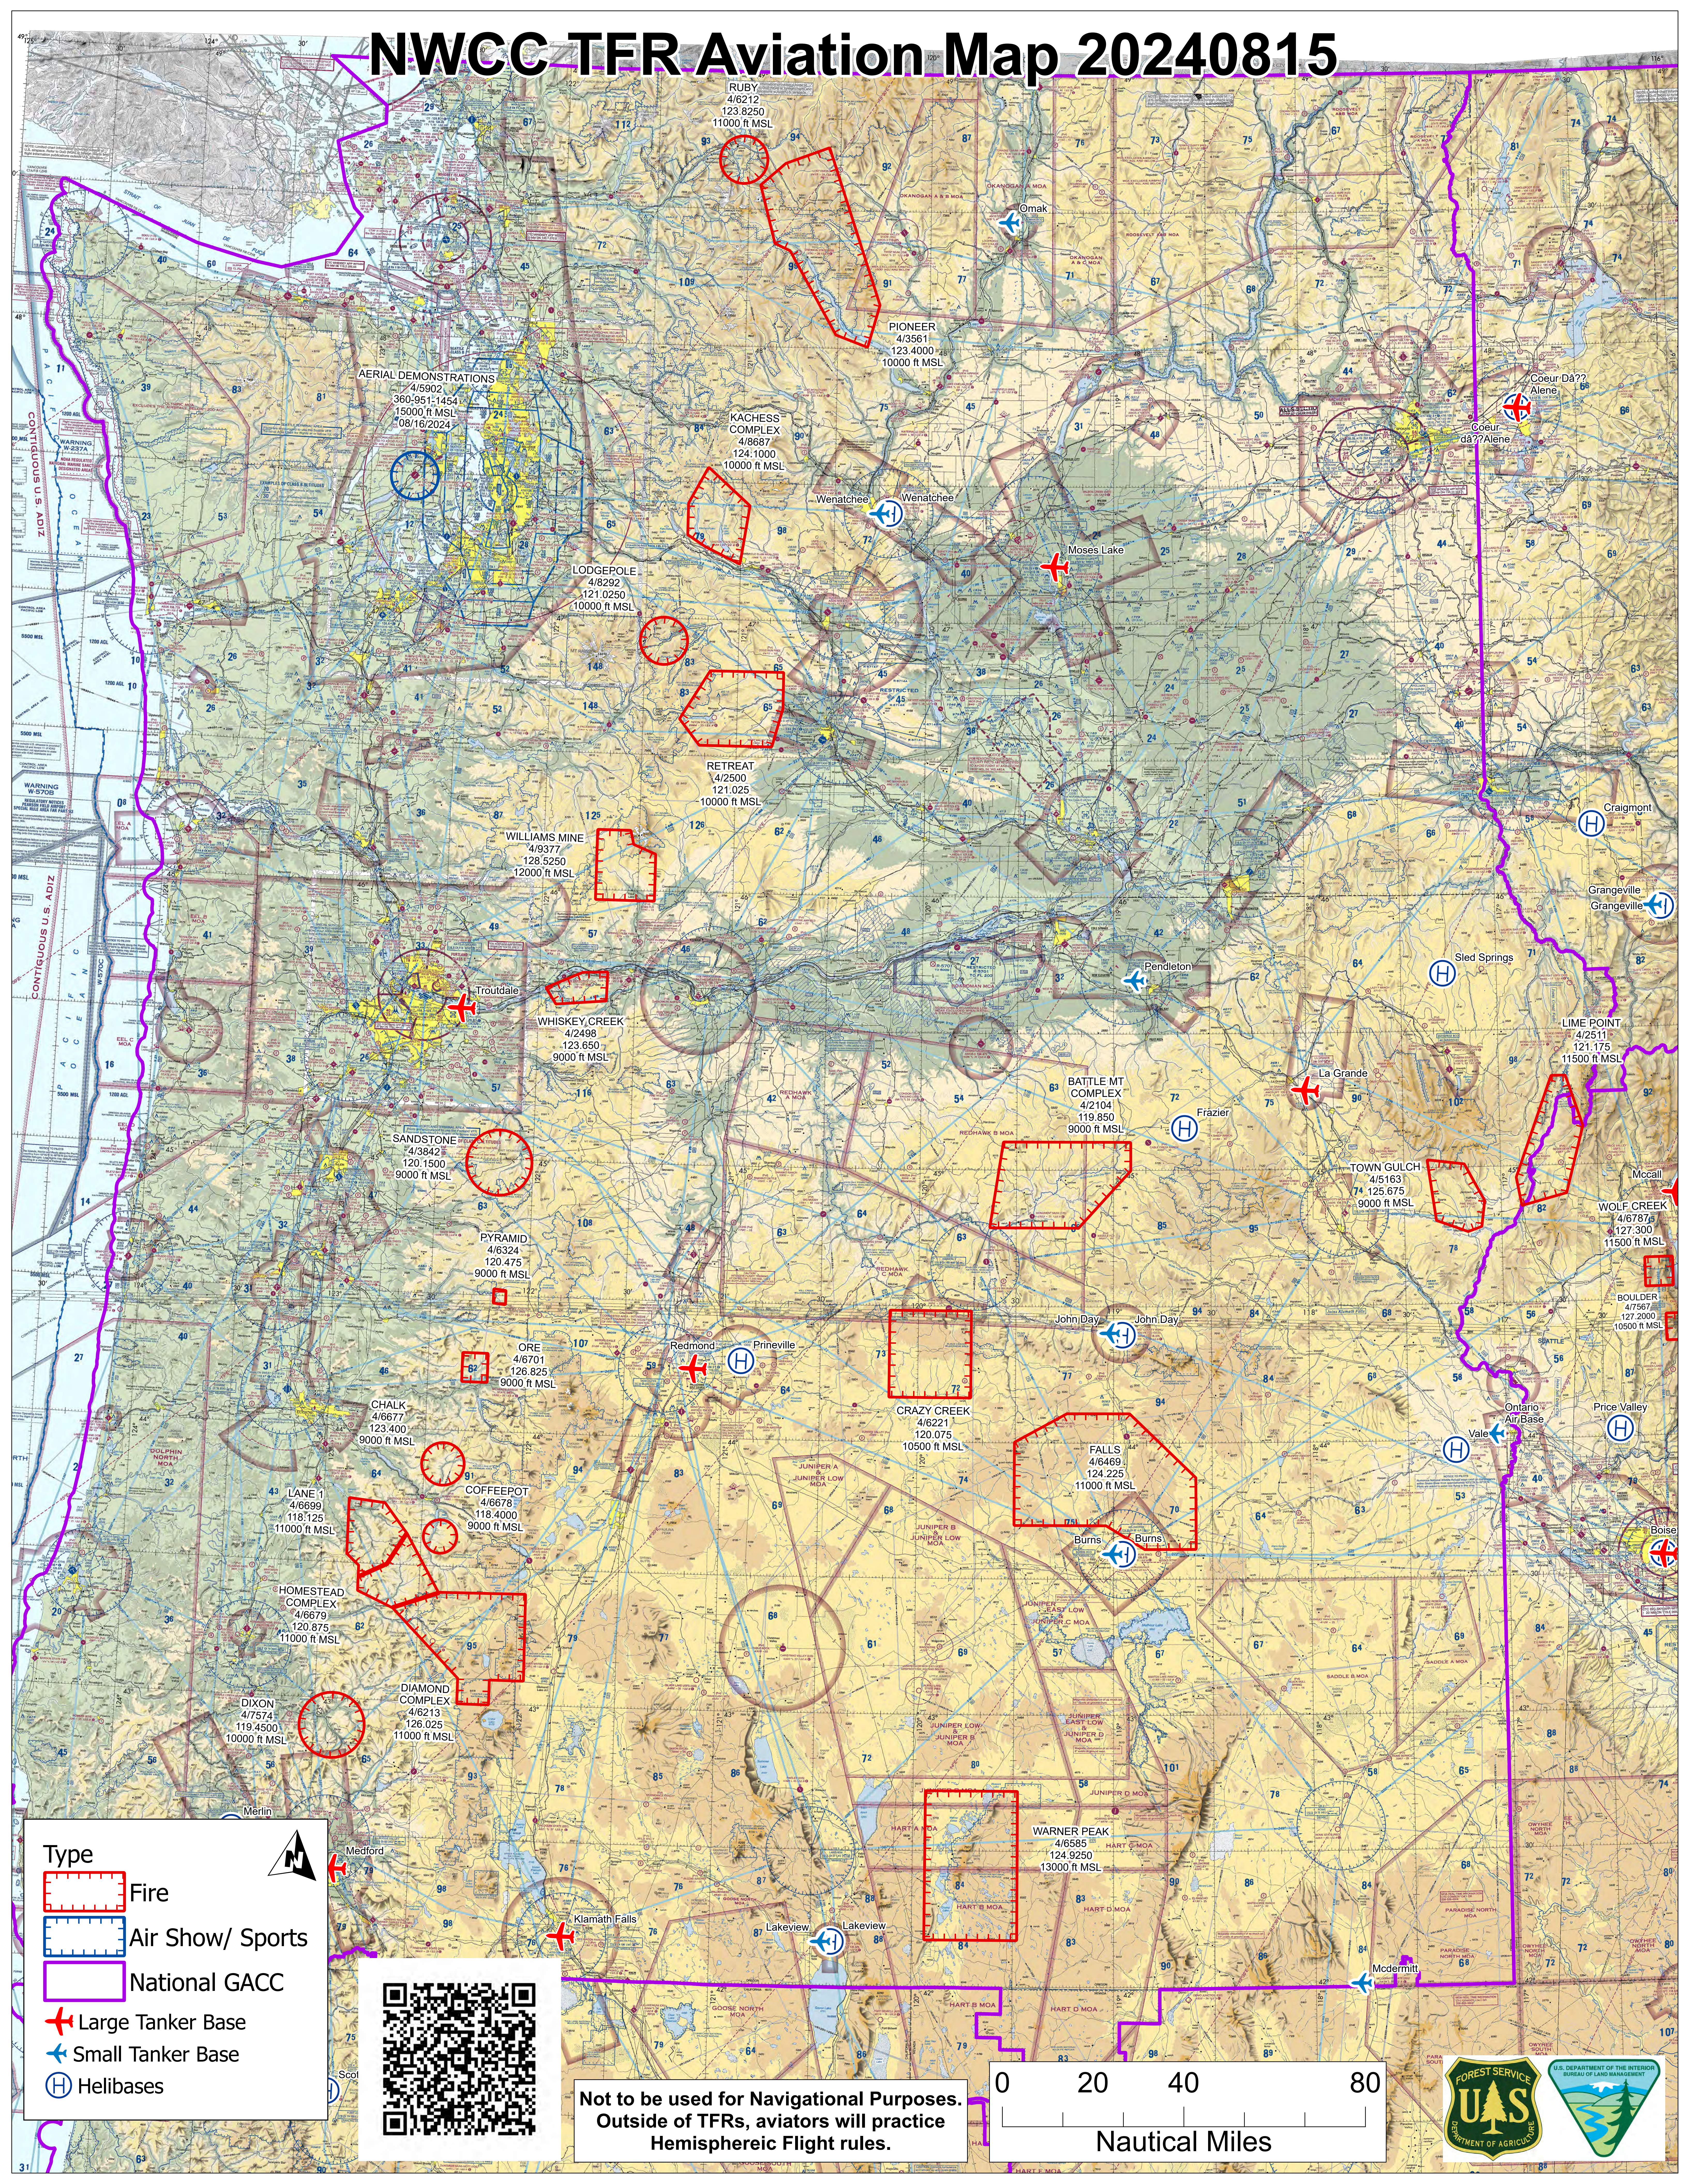

NWCC TFR Aviation Map 20240815

AERIAL DEMONSTRATIONS
4/5902
360-951-1454
15000 ft MSL
*08/16/2024

KACHESS COMPLEX
4/8687
124,1000
10000 ft MSL

LODGEPOLE
4/8292
121,0250
10000 ft MSL

RETREAT
4/2500
121,025
10000 ft MSL

WILLIAMS MINE
4/9377
128,5250
12000 ft MSL

WHISKEY CREEK
4/2498
123,650
9000 ft MSL

SANDSTONE
4/3842
120,1500
9000 ft MSL

PYRAMID
4/6324
120,475
9000 ft MSL

ORE
4/6701
126,825
9000 ft MSL

CHALK
4/6677
123,400
9000 ft MSL

LANE 1
4/6699
118,125
11000 ft MSL

COFFEEPOT
4/6678
118,4000
9000 ft MSL

HOMESTEAD COMPLEX
4/6679
120,875
11000 ft MSL

DIXON
4/7574
119,4500
10000 ft MSL

DIAMOND COMPLEX
4/6213
126,025
11000 ft MSL

BATTLE MT COMPLEX
4/2104
119,850
9000 ft MSL

TOWN GULCH
4/5163
125,675
9000 ft MSL

CRAZY CREEK
4/6221
120,075
10500 ft MSL

FALLS
4/6469
124,225
11000 ft MSL

WARNER PEAK
4/6585
124,9250
13000 ft MSL

Type

- Fire
- Air Show/ Sports
- National GACC
- Large Tanker Base
- Small Tanker Base
- Helibases