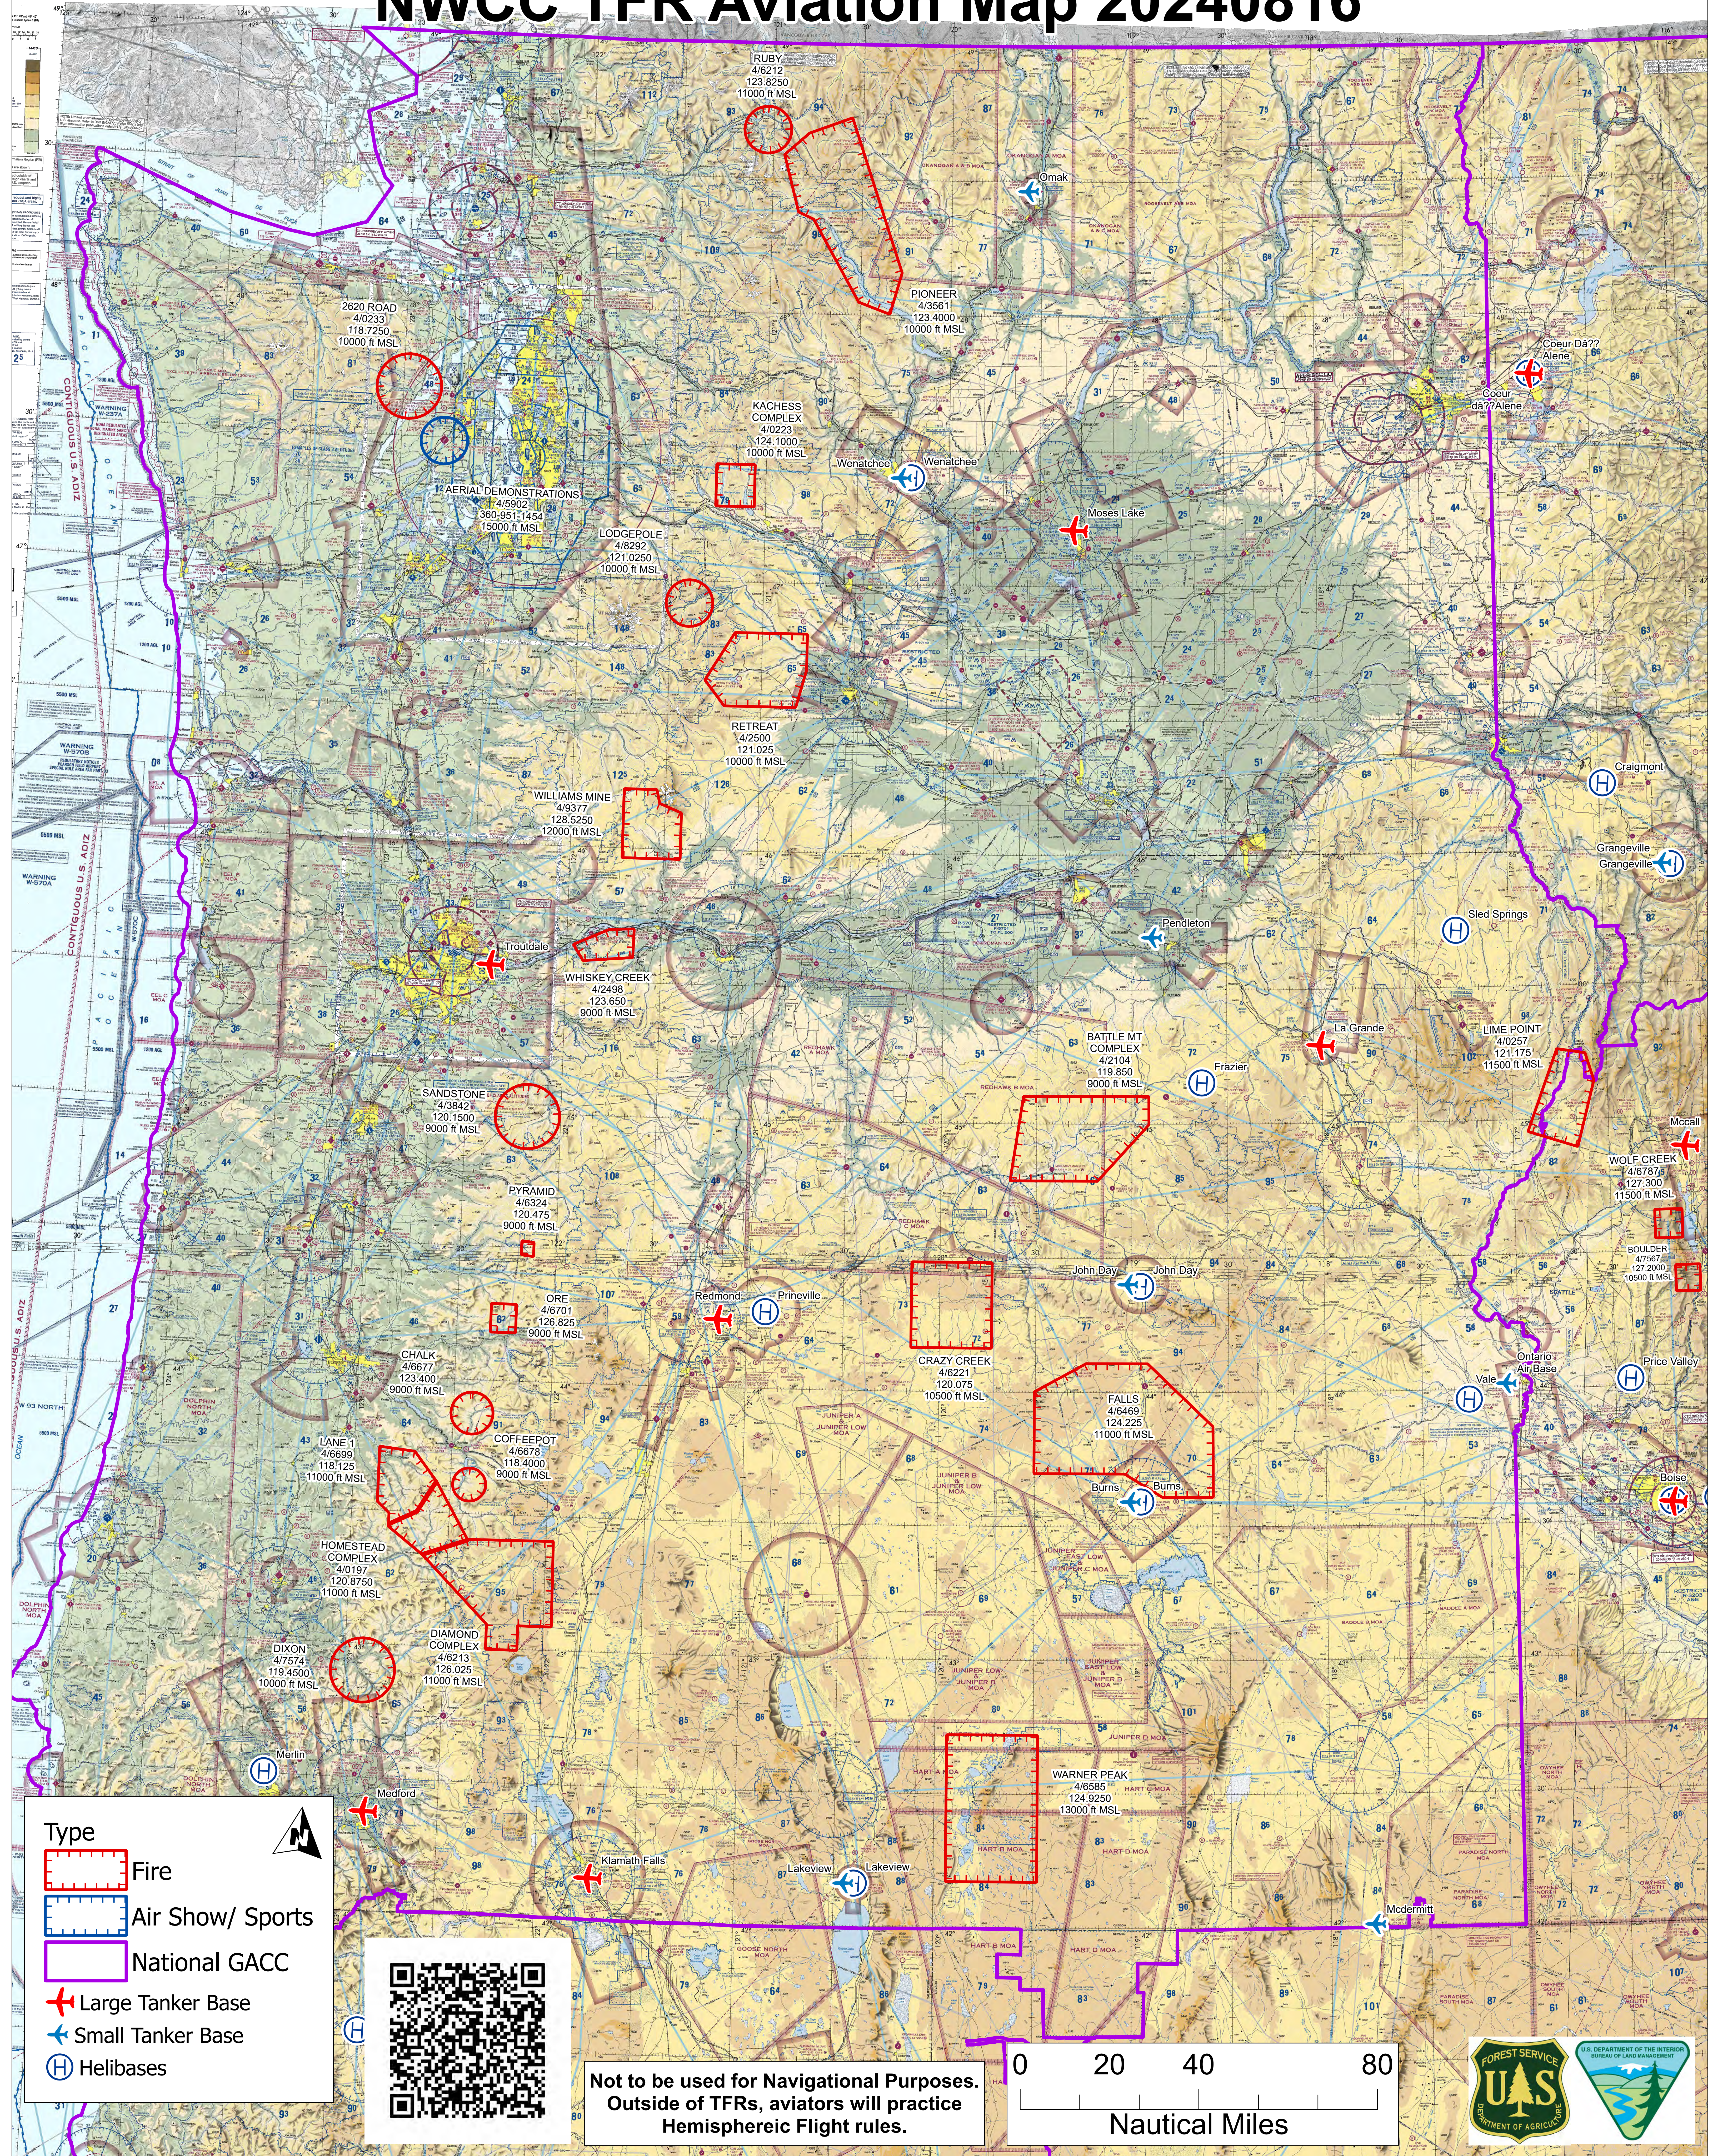

NWCC TFR Aviation Map 20240816

Type

-  Fire
-  Air Show/ Sports
-  National GACC
-  Large Tanker Base
-  Small Tanker Base
-  Helibases

Not to be used for Navigational Purposes.
 Outside of TFRs, aviators will practice
 Hemispheric Flight rules.