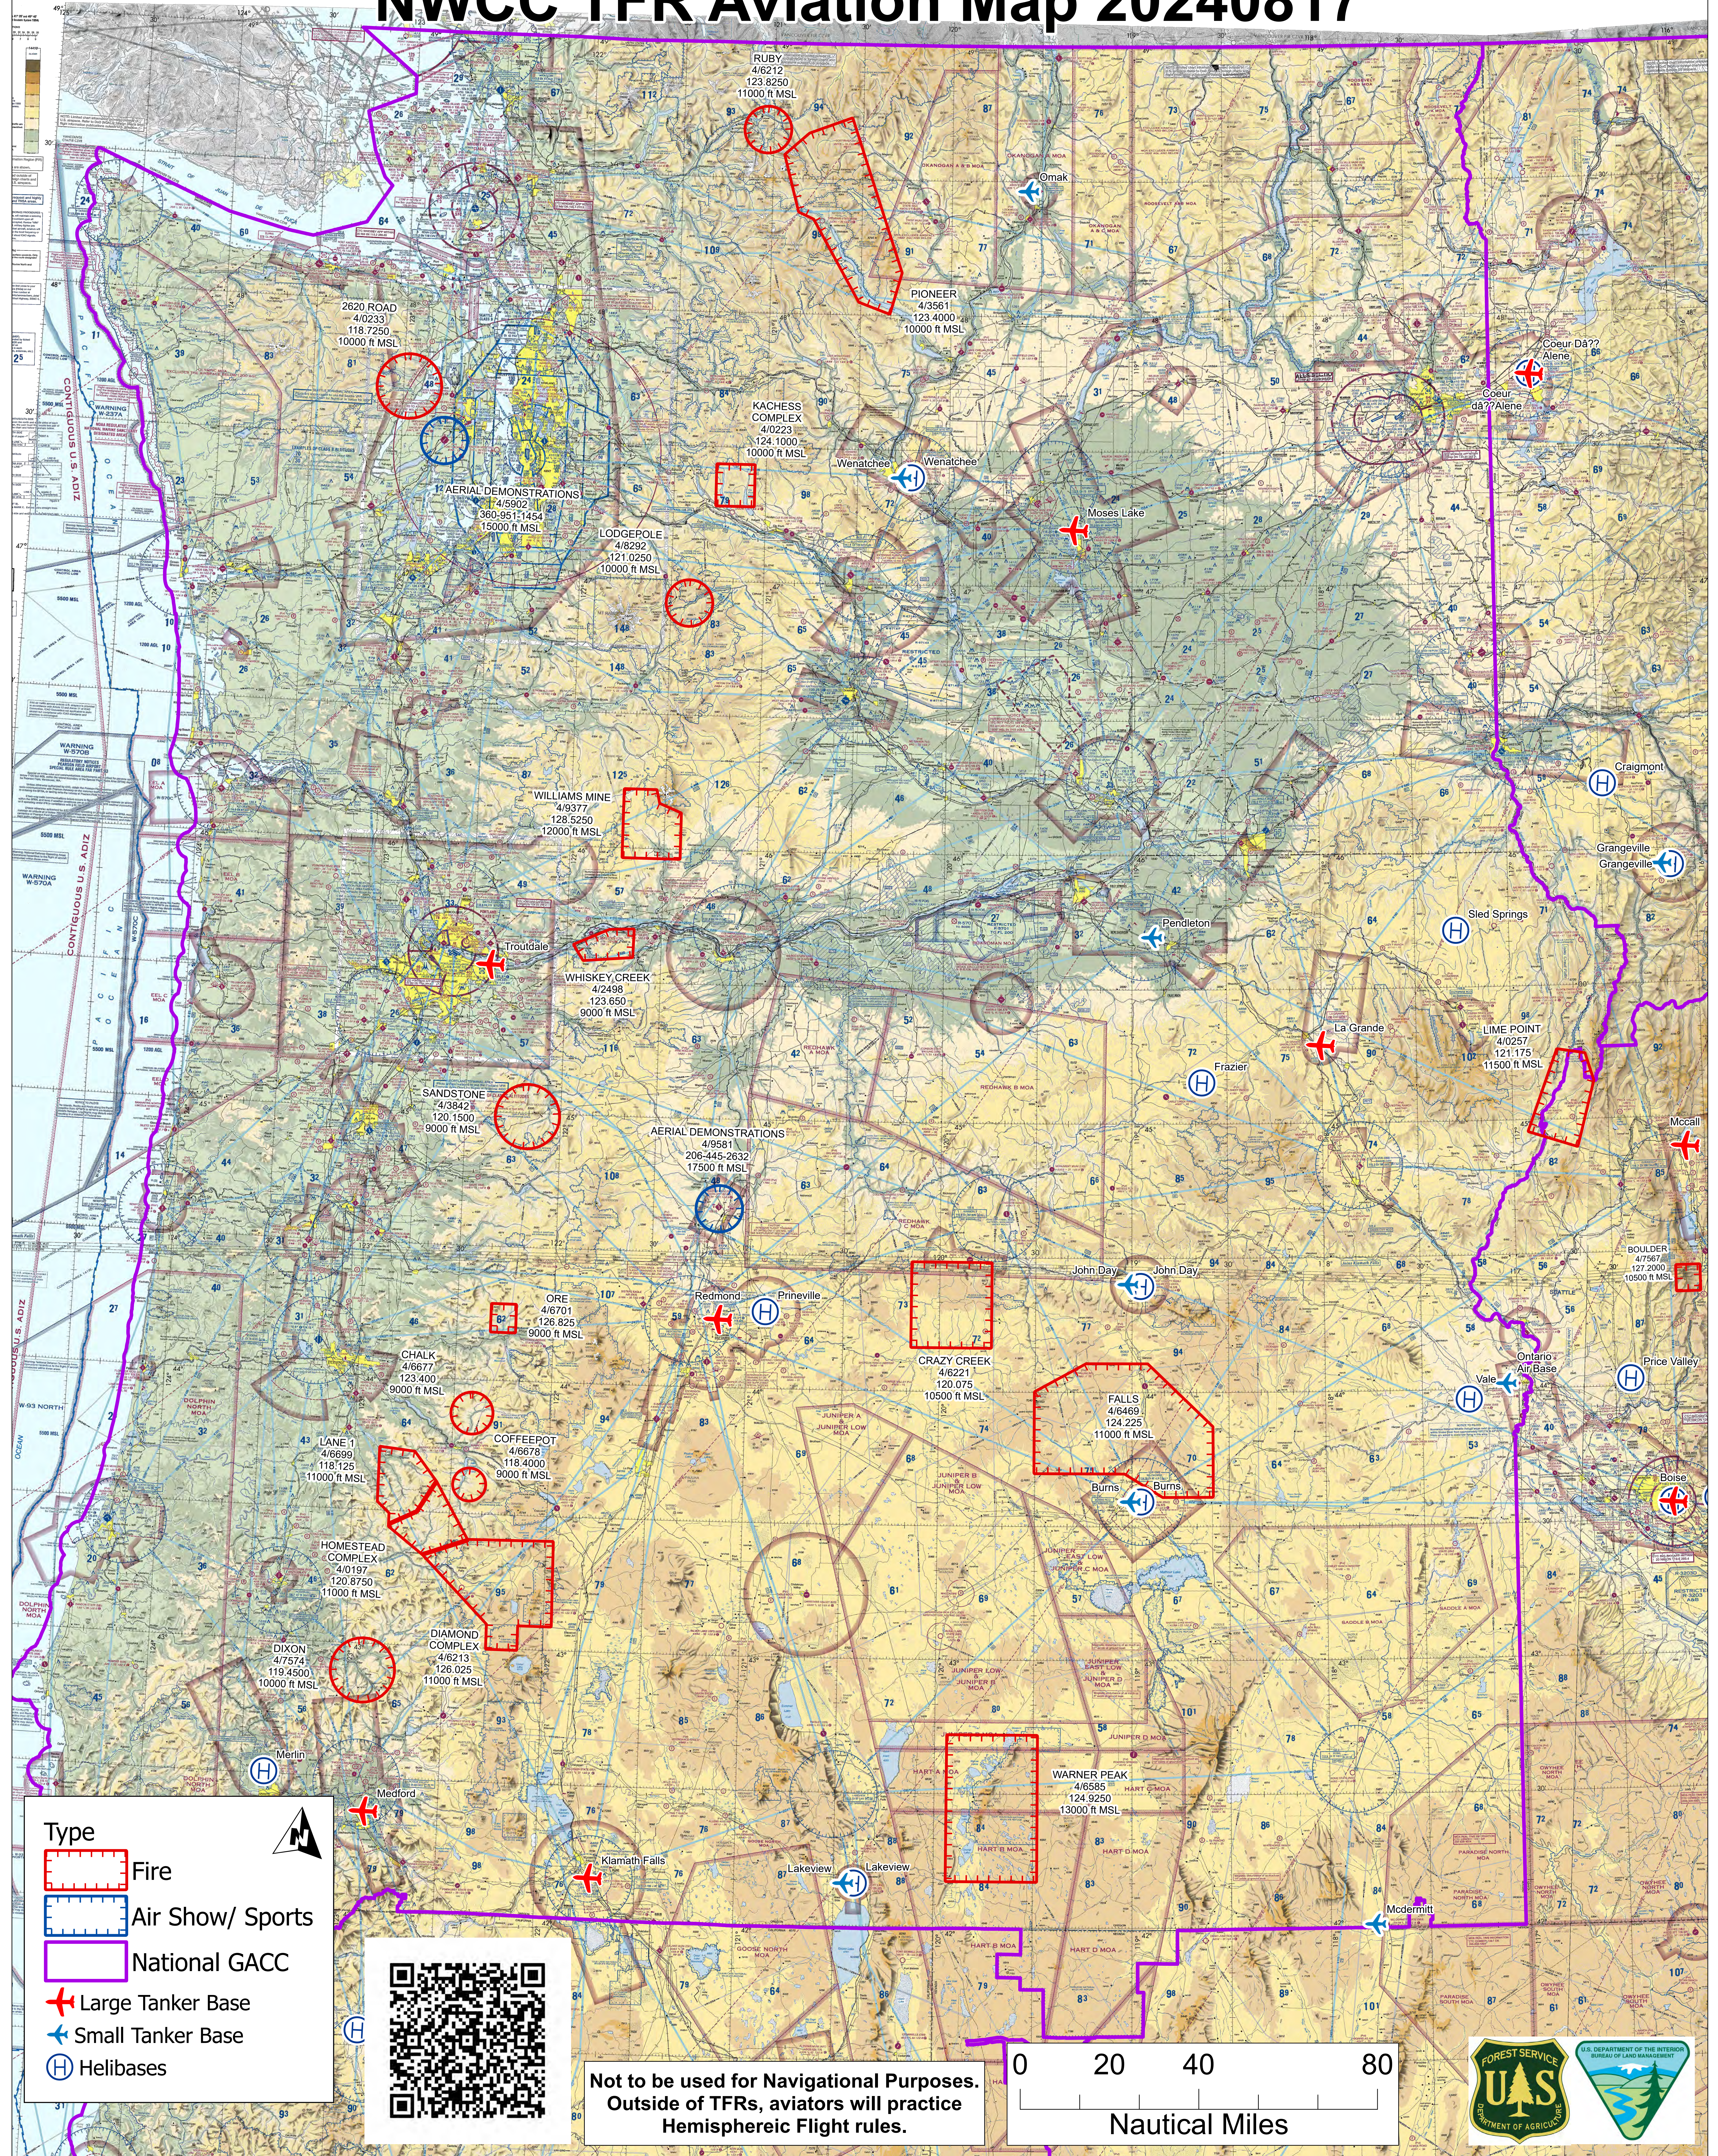

NWCC TFR Aviation Map 20240817

Type

-  Fire
-  Air Show/ Sports
-  National GACC
-  Large Tanker Base
-  Small Tanker Base
-  Helibases

Not to be used for Navigational Purposes.
Outside of TFRs, aviators will practice
Hemispheric Flight rules.