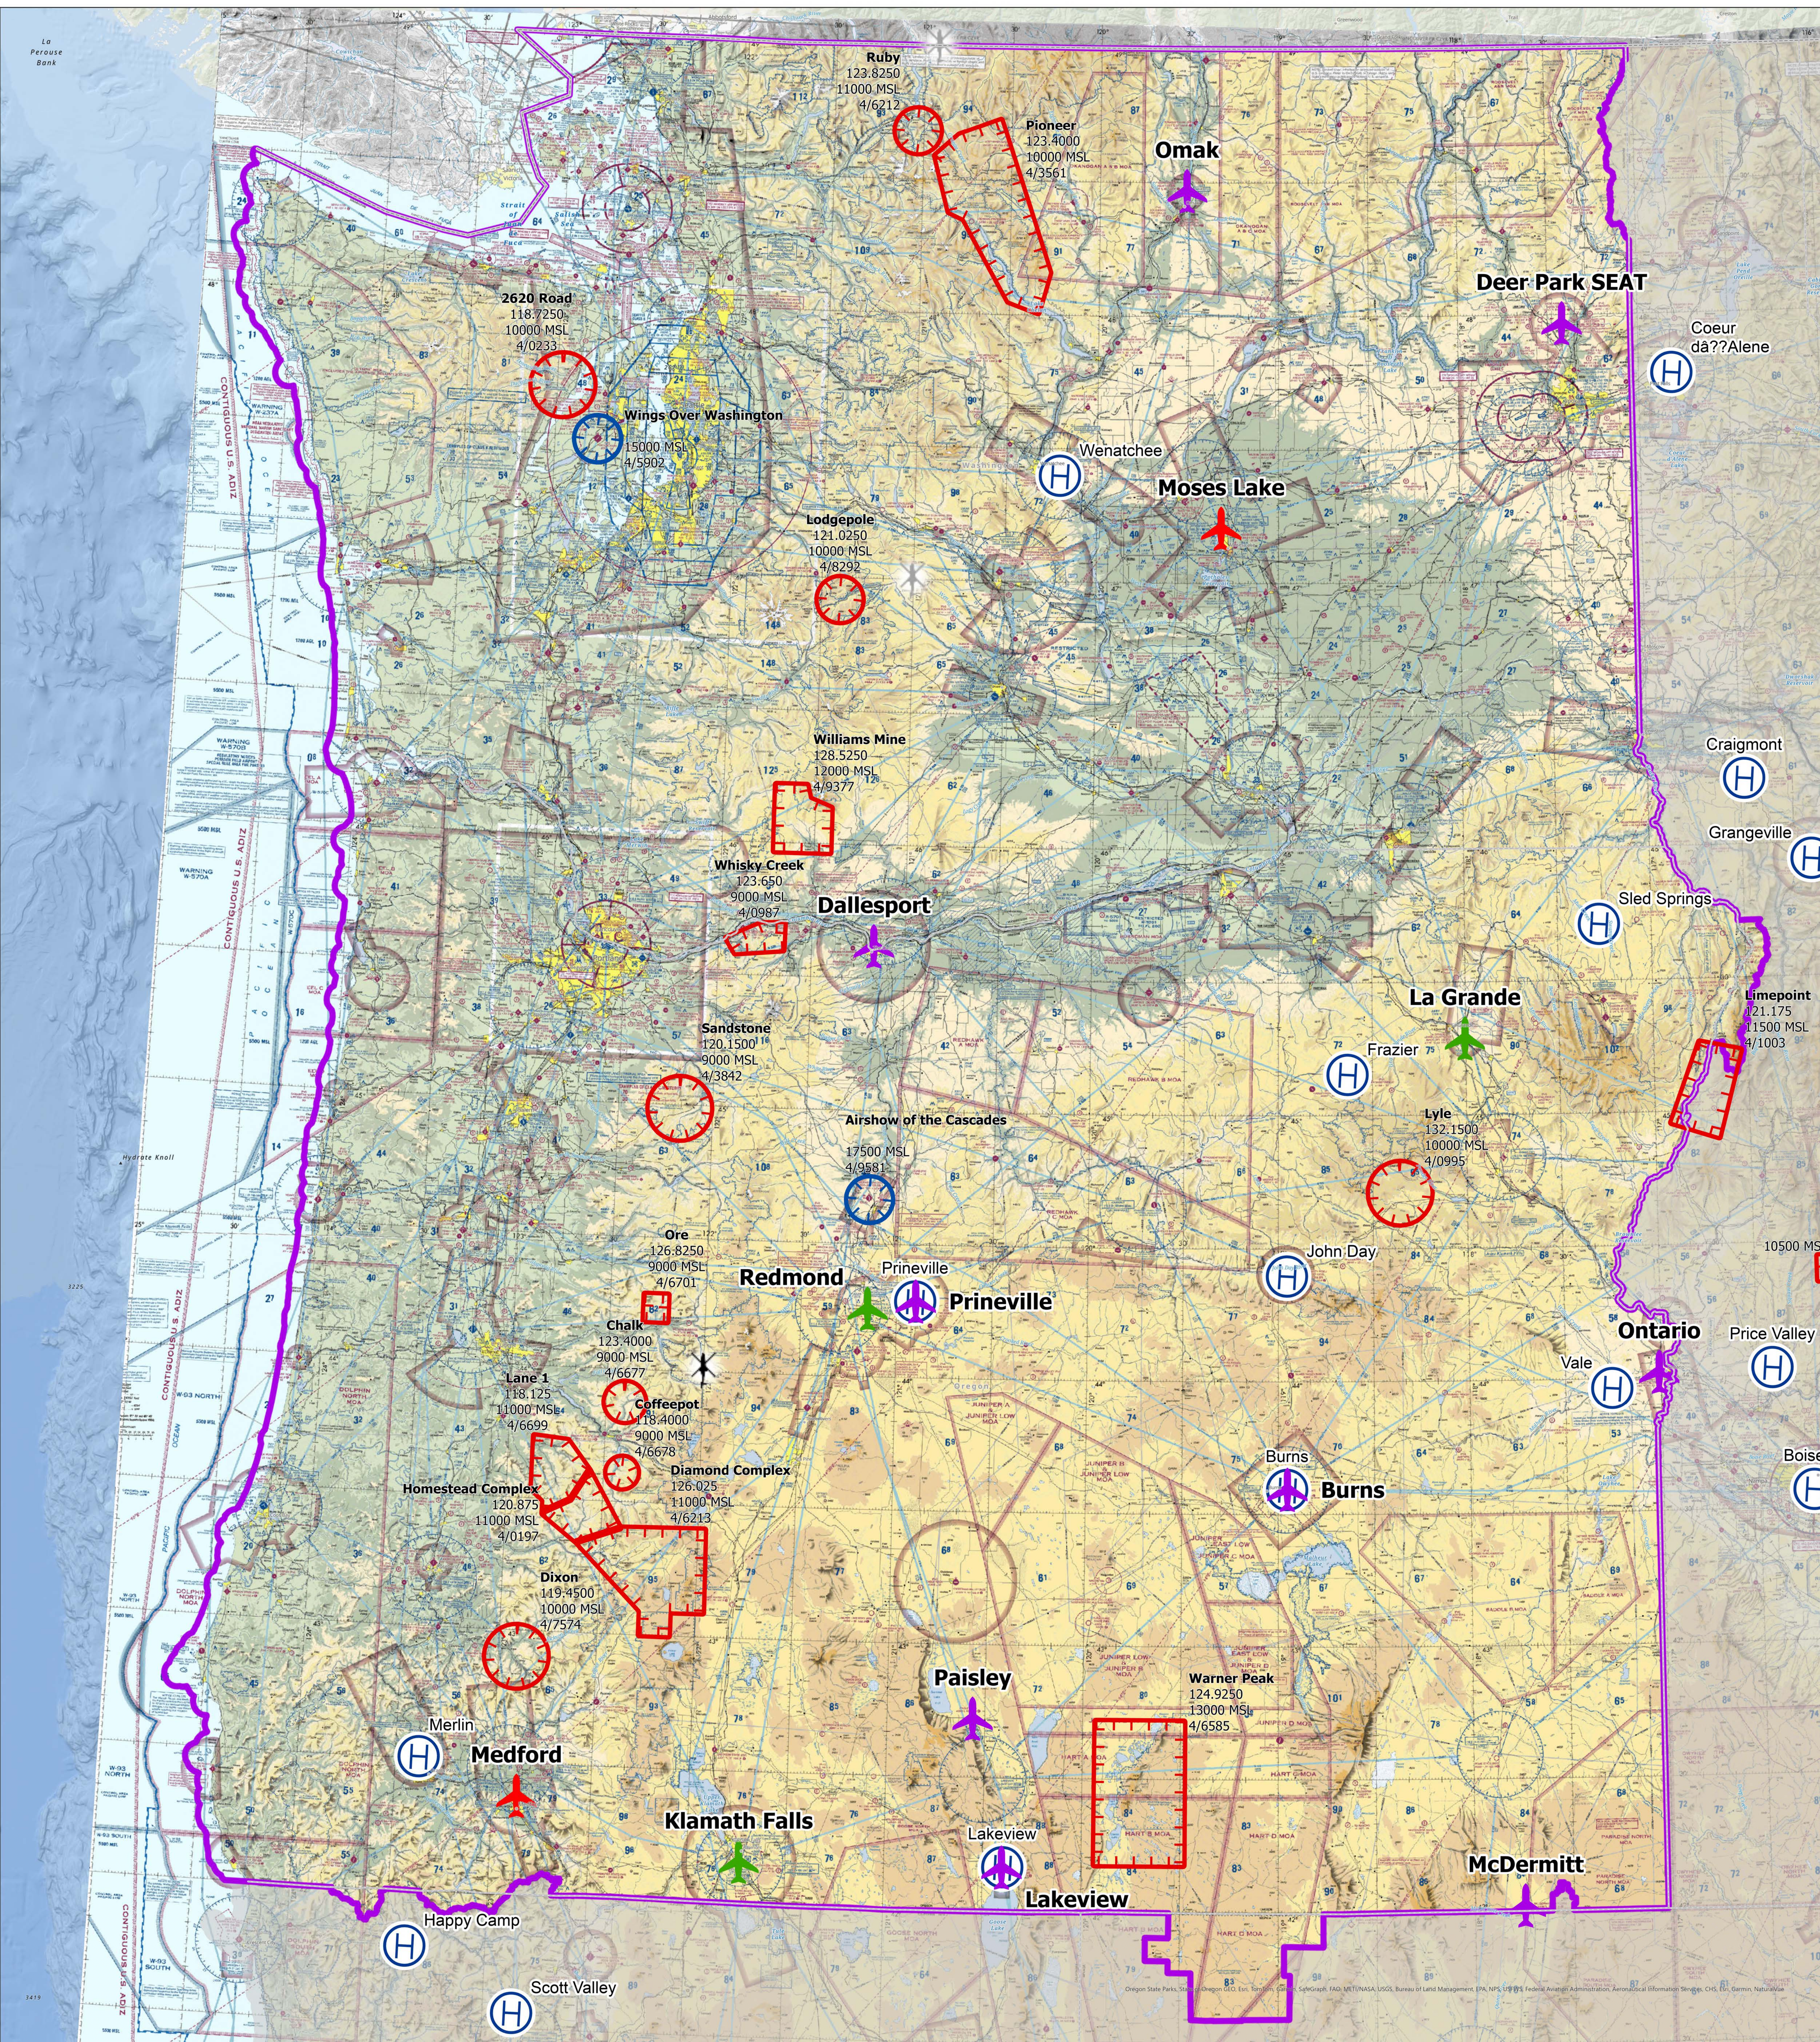

NWCC TFR Overview 8/18/2024 5:58 AM

Northwest Geographic Area Air Tanker Base	Helibases	Base Type	Short Haul Locations
Active TFRs	Fire	LAT	fresh
Air Show / Sports		Seat Base	stale
		VLAT	

Not to be used for Navigational Purposes.
Outside of TFRs, aviators will practice
Hemispheric Flight rules.