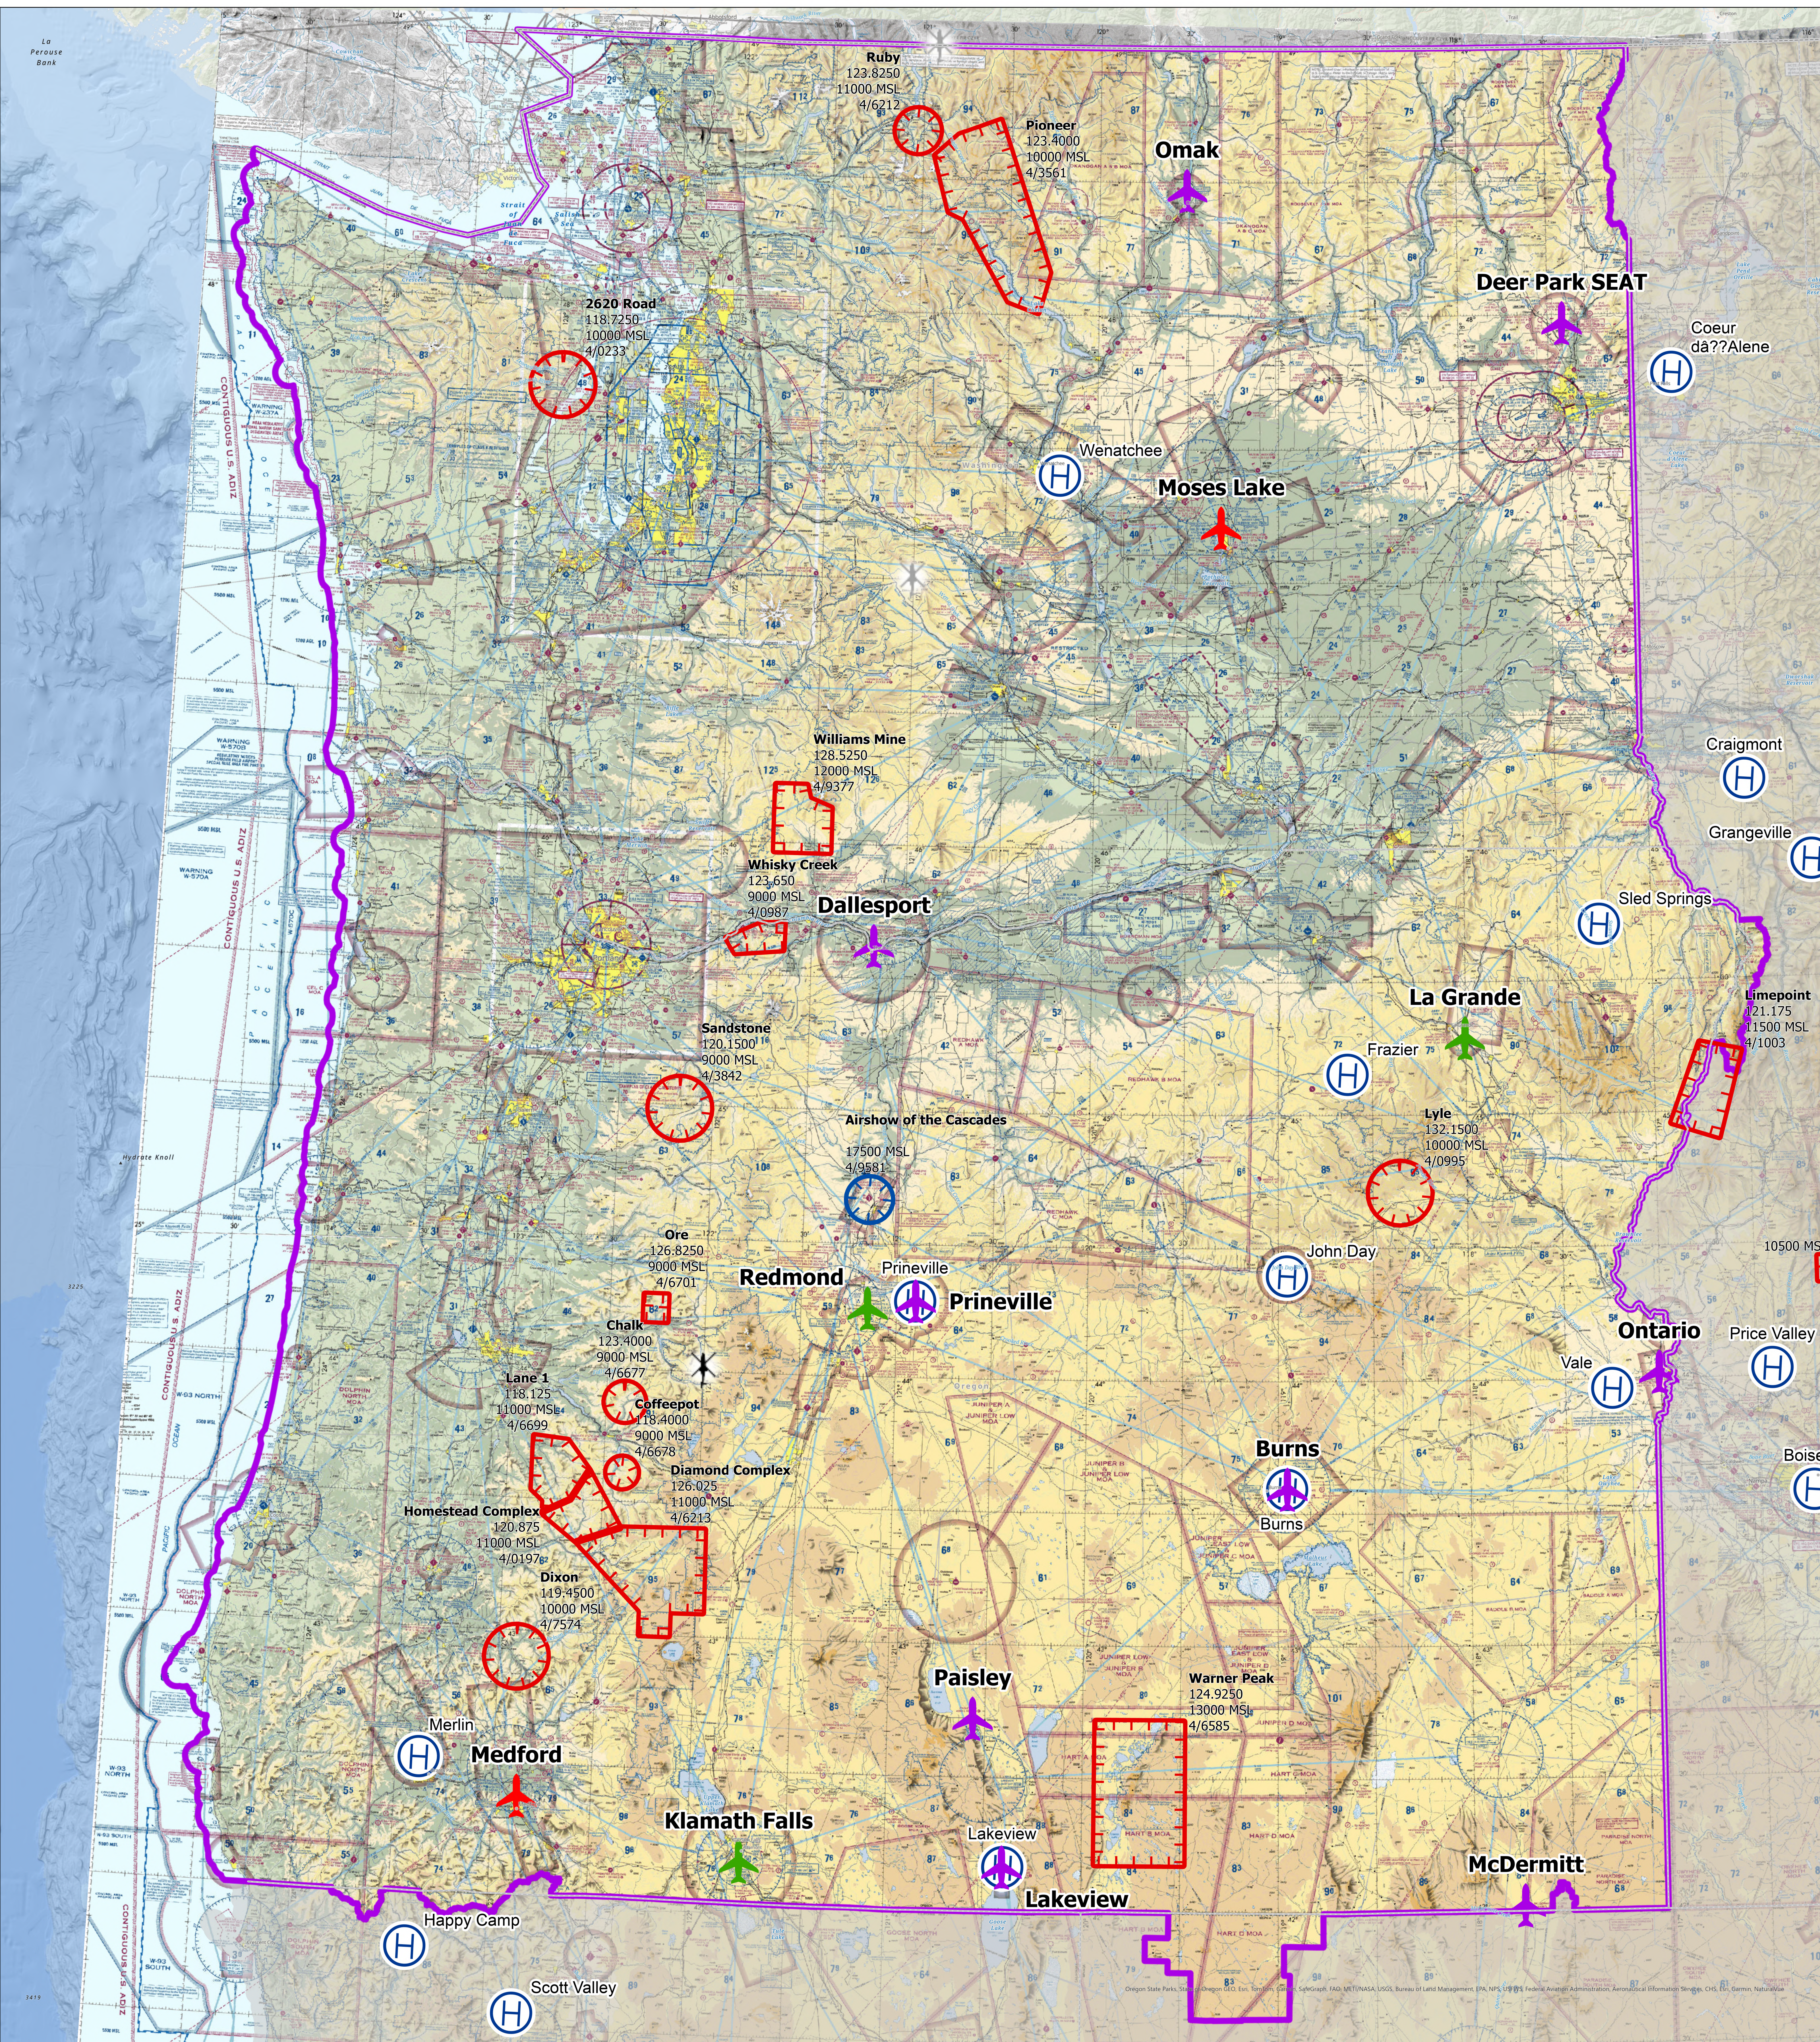

NWCC TFR Overview 8/19/2024 6:04 AM

Northwest Geographic Area Air Tanker Base	Short Haul Locations
Helibases	fresh
Active TFRs	stale
Fire	
Air Show / Sports	
Base Type	
LAT	
Seat Base	
VLAT	

Not to be used for Navigational Purposes.
Outside of TFRs, aviators will practice
Hemispheric Flight rules.