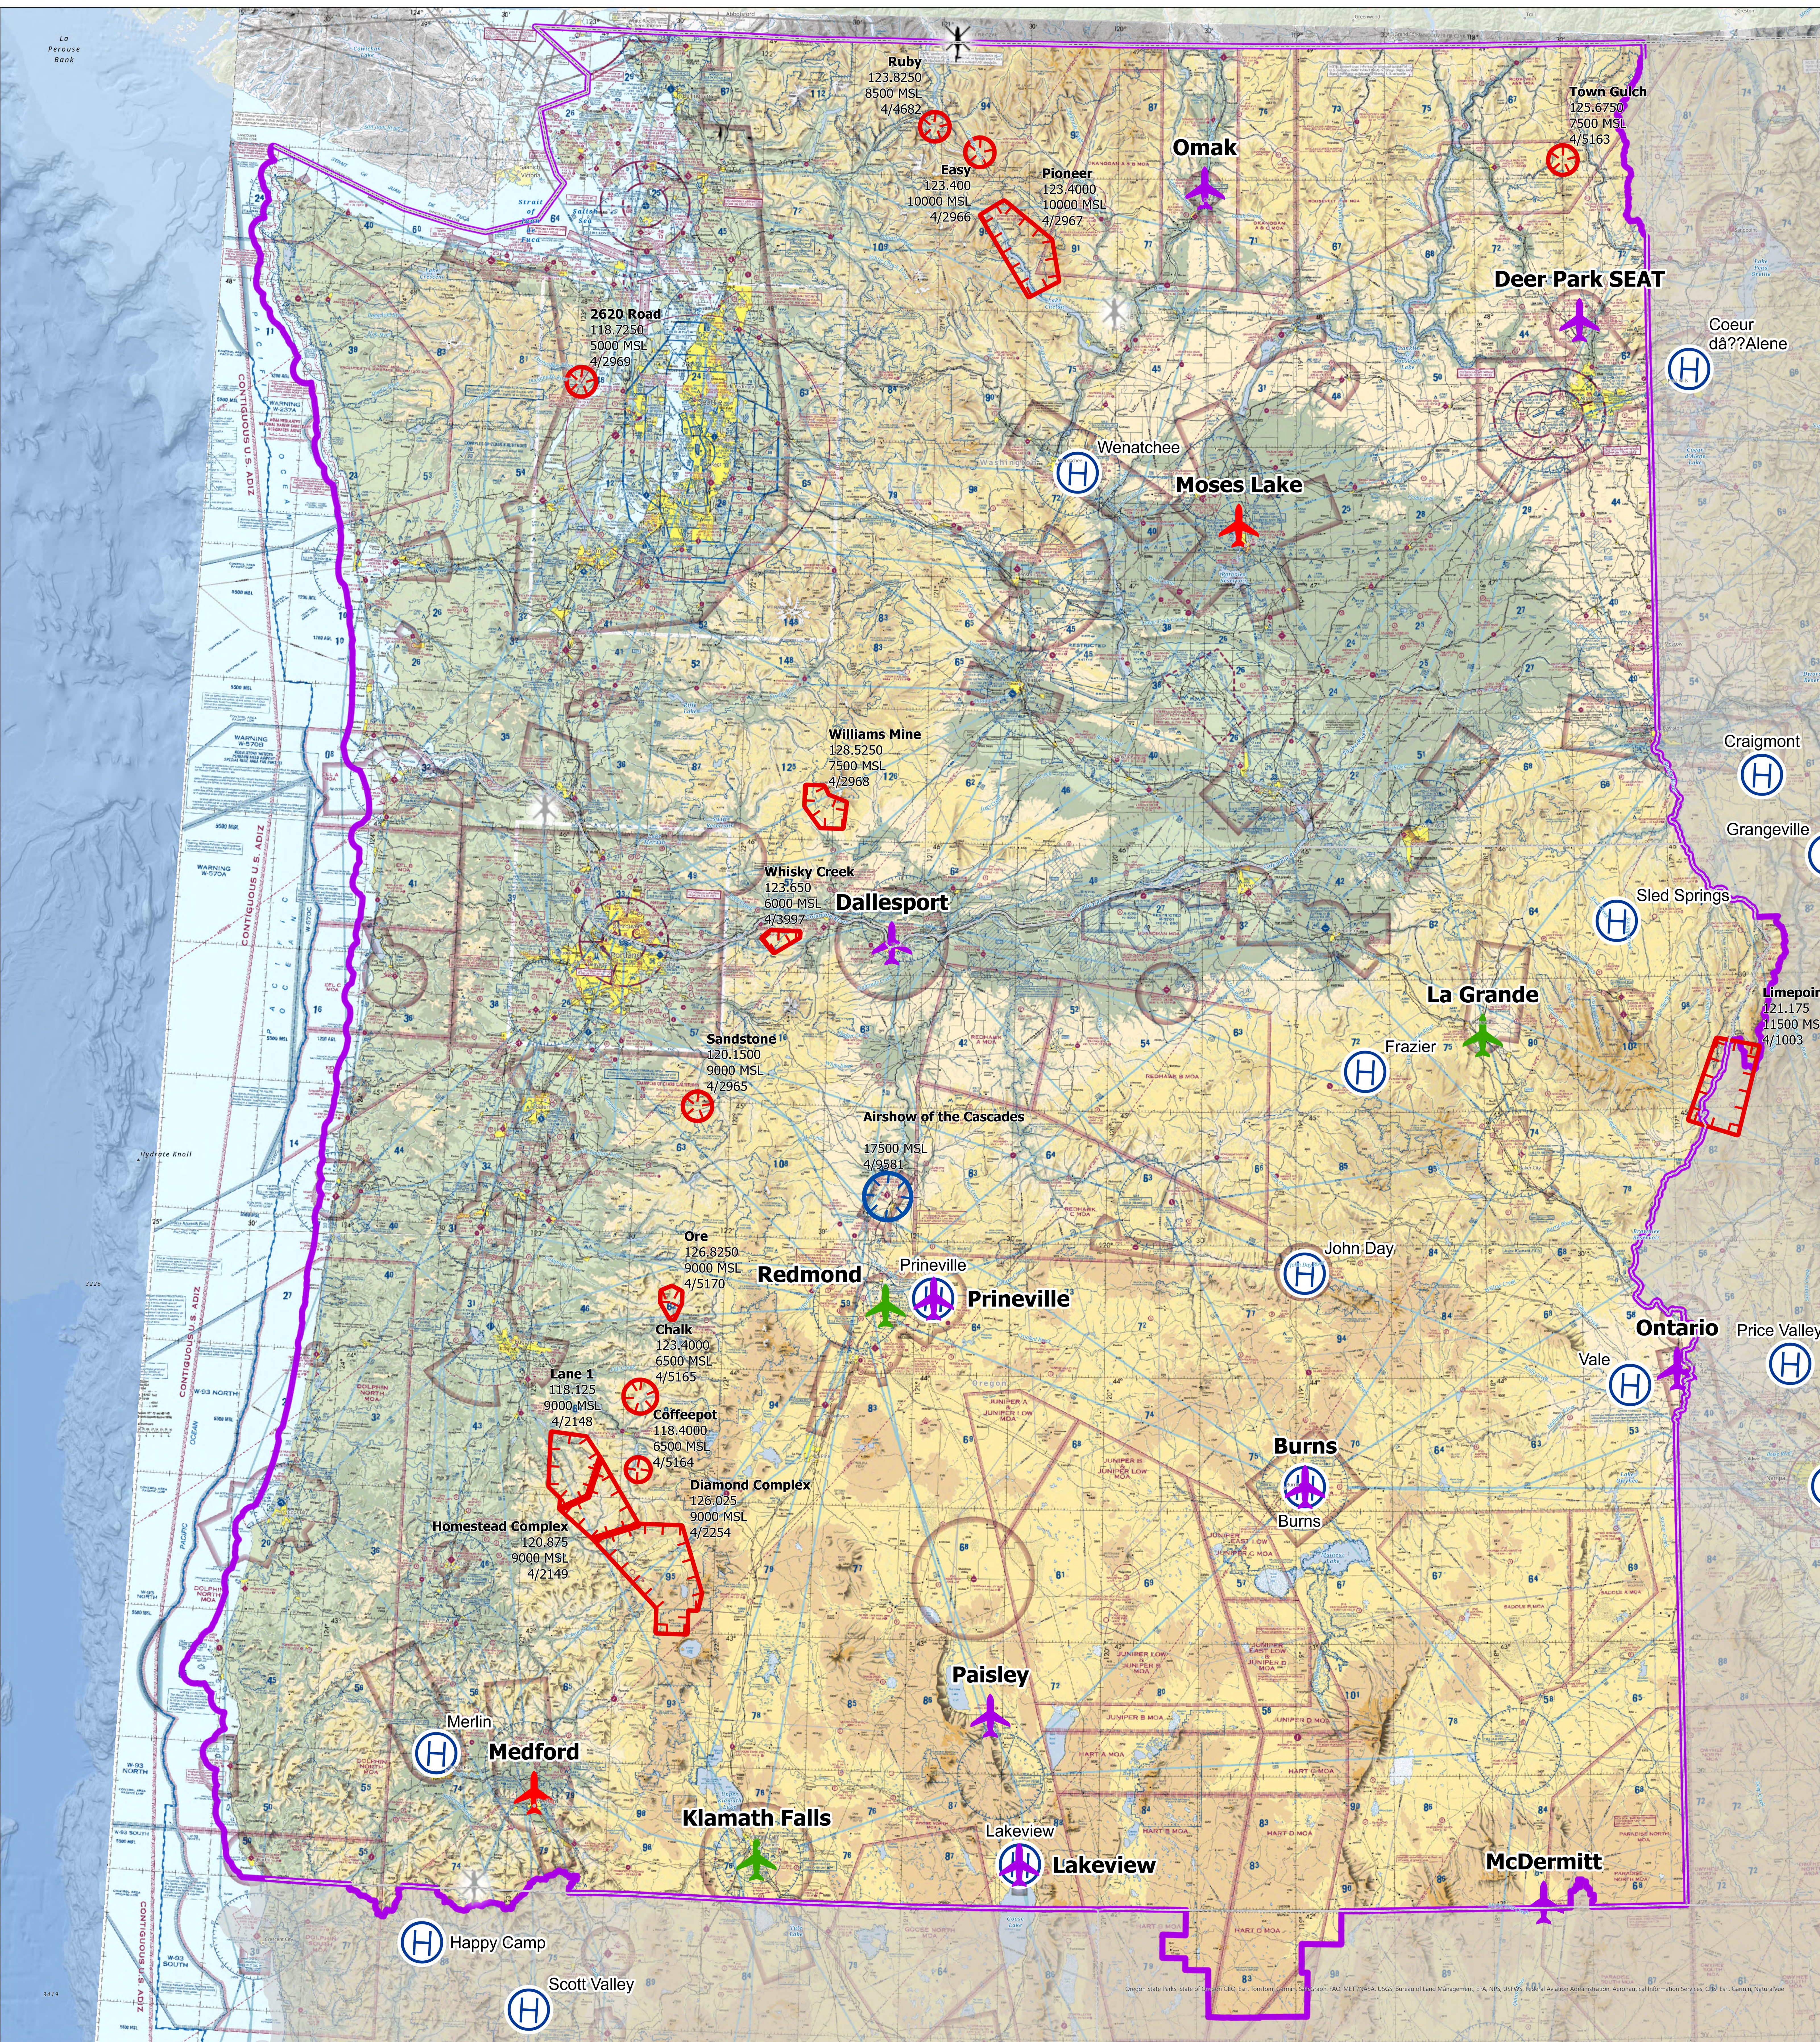

NWCC TFR Overview 8/24/2054 06:35

Northwest Geographic Area Air Tanker Base	Short Haul Locations
Helibases	fresh
Active TFRs	stale
Fire	
Air Show / Sports	
Base Type	
LAT	
Seat Base	
VLAT	

Not to be used for Navigational Purposes.
Outside of TFRs, aviators will practice
Hemispheric Flight rules.