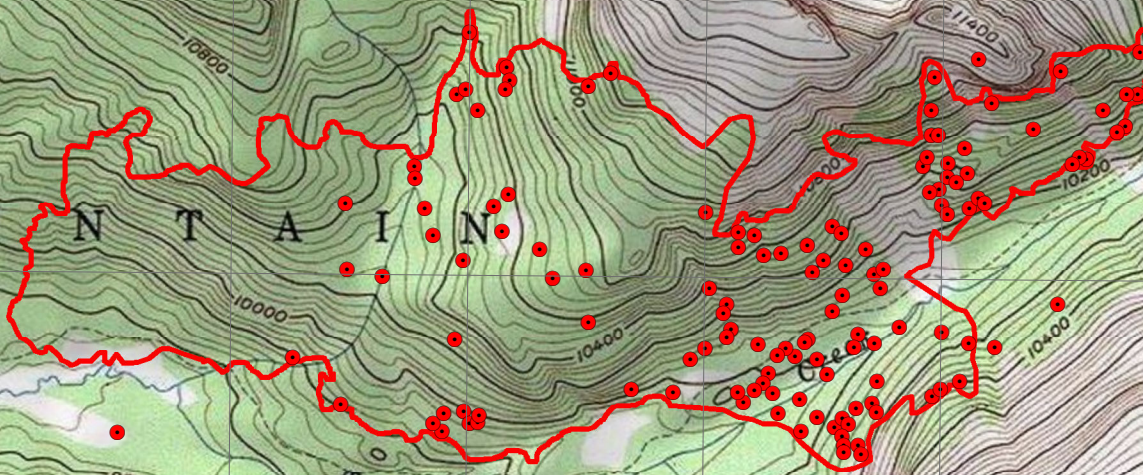

Heat Detect

Heat Detect

Heat Detect

Heat Detect

Heat Detect

**Big Meadow  
CO-RMP-217  
Map Date: 06/16/13  
Imagery Date: 06/16/13  
Time: 0039 MDT  
Interpreted Acres: 604 Acres  
IRIN Lance R. Brady**

- Isolated Heat Source
- Heat Perimeter
- Intense Heat
- Scattered Heat Source

N

0 0.1 0.2 0.4 Miles