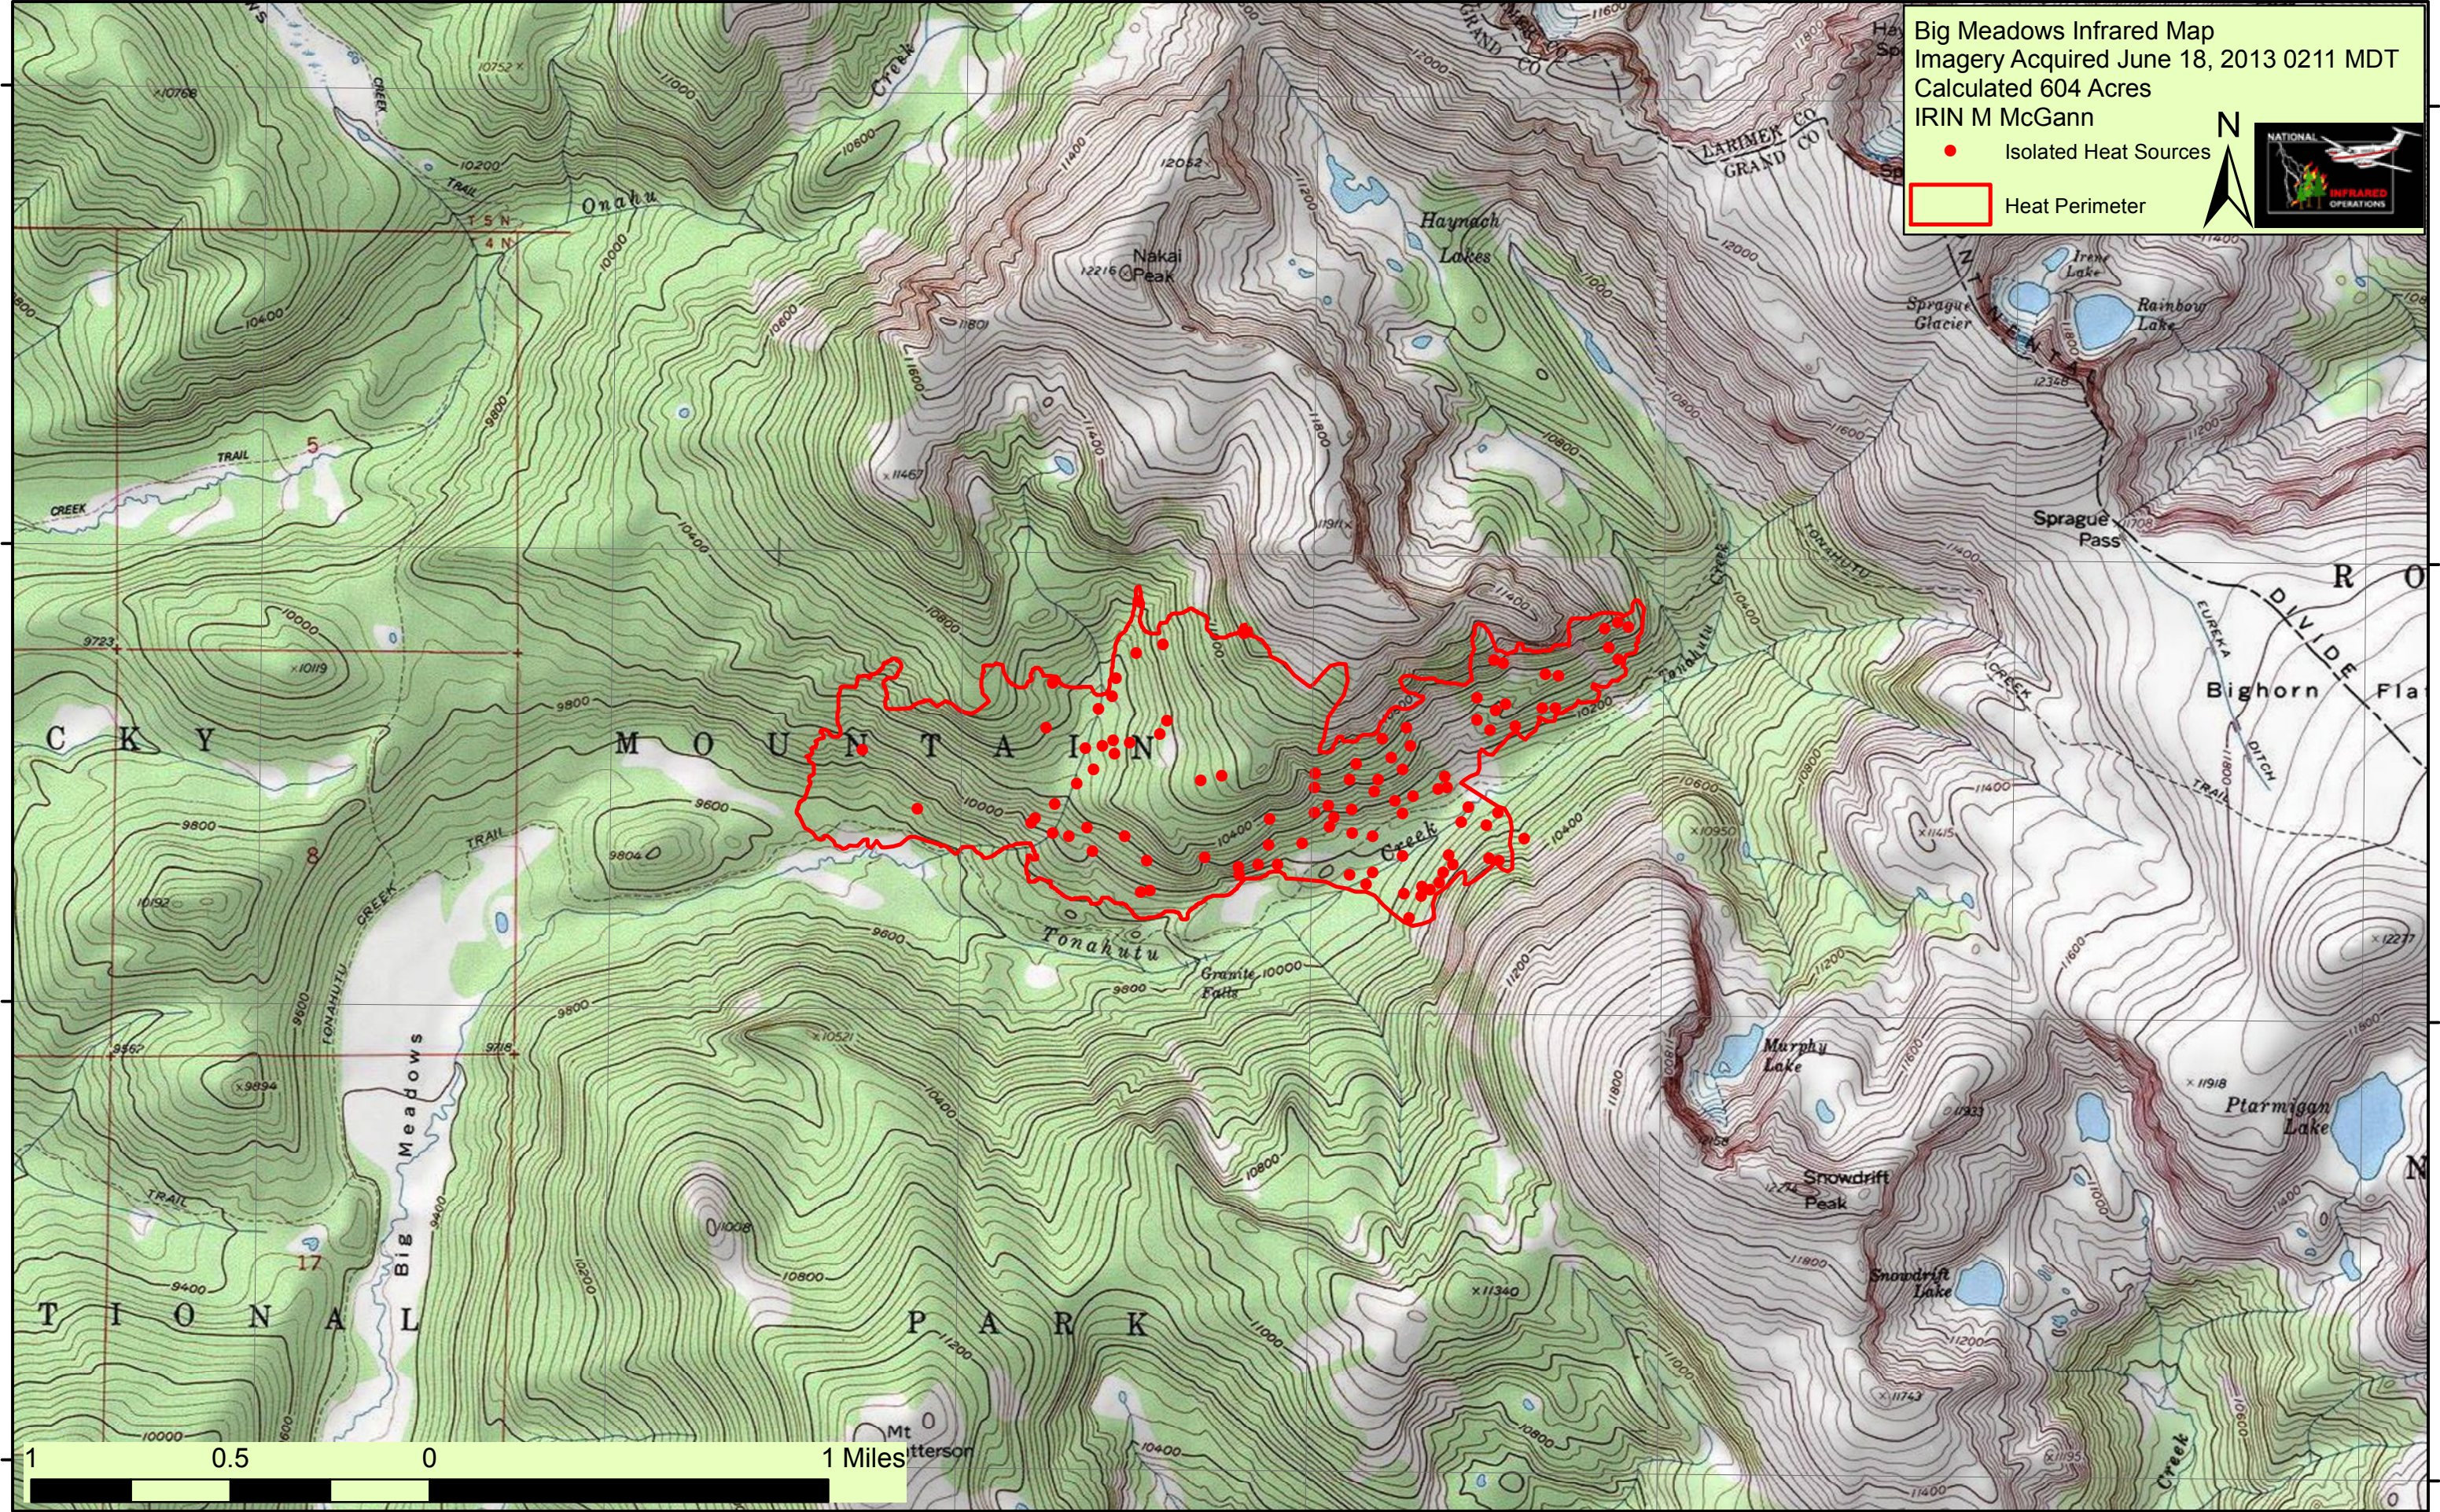

105°49'0"W 105°48'0"W 105°47'0"W 105°46'0"W 105°45'0"W 105°44'0"W 105°43'0"W

40°21'0"N
40°20'0"N
40°19'0"N
40°18'0"N

40°21'0"N
40°20'0"N
40°19'0"N
40°18'0"N

Big Meadows Infrared Map
 Imagery Acquired June 18, 2013 0211 MDT
 Calculated 604 Acres
 IRIN M McGann

- Isolated Heat Sources
- Heat Perimeter

105°49'0"W 105°48'0"W 105°47'0"W 105°46'0"W 105°45'0"W 105°44'0"W 105°43'0"W