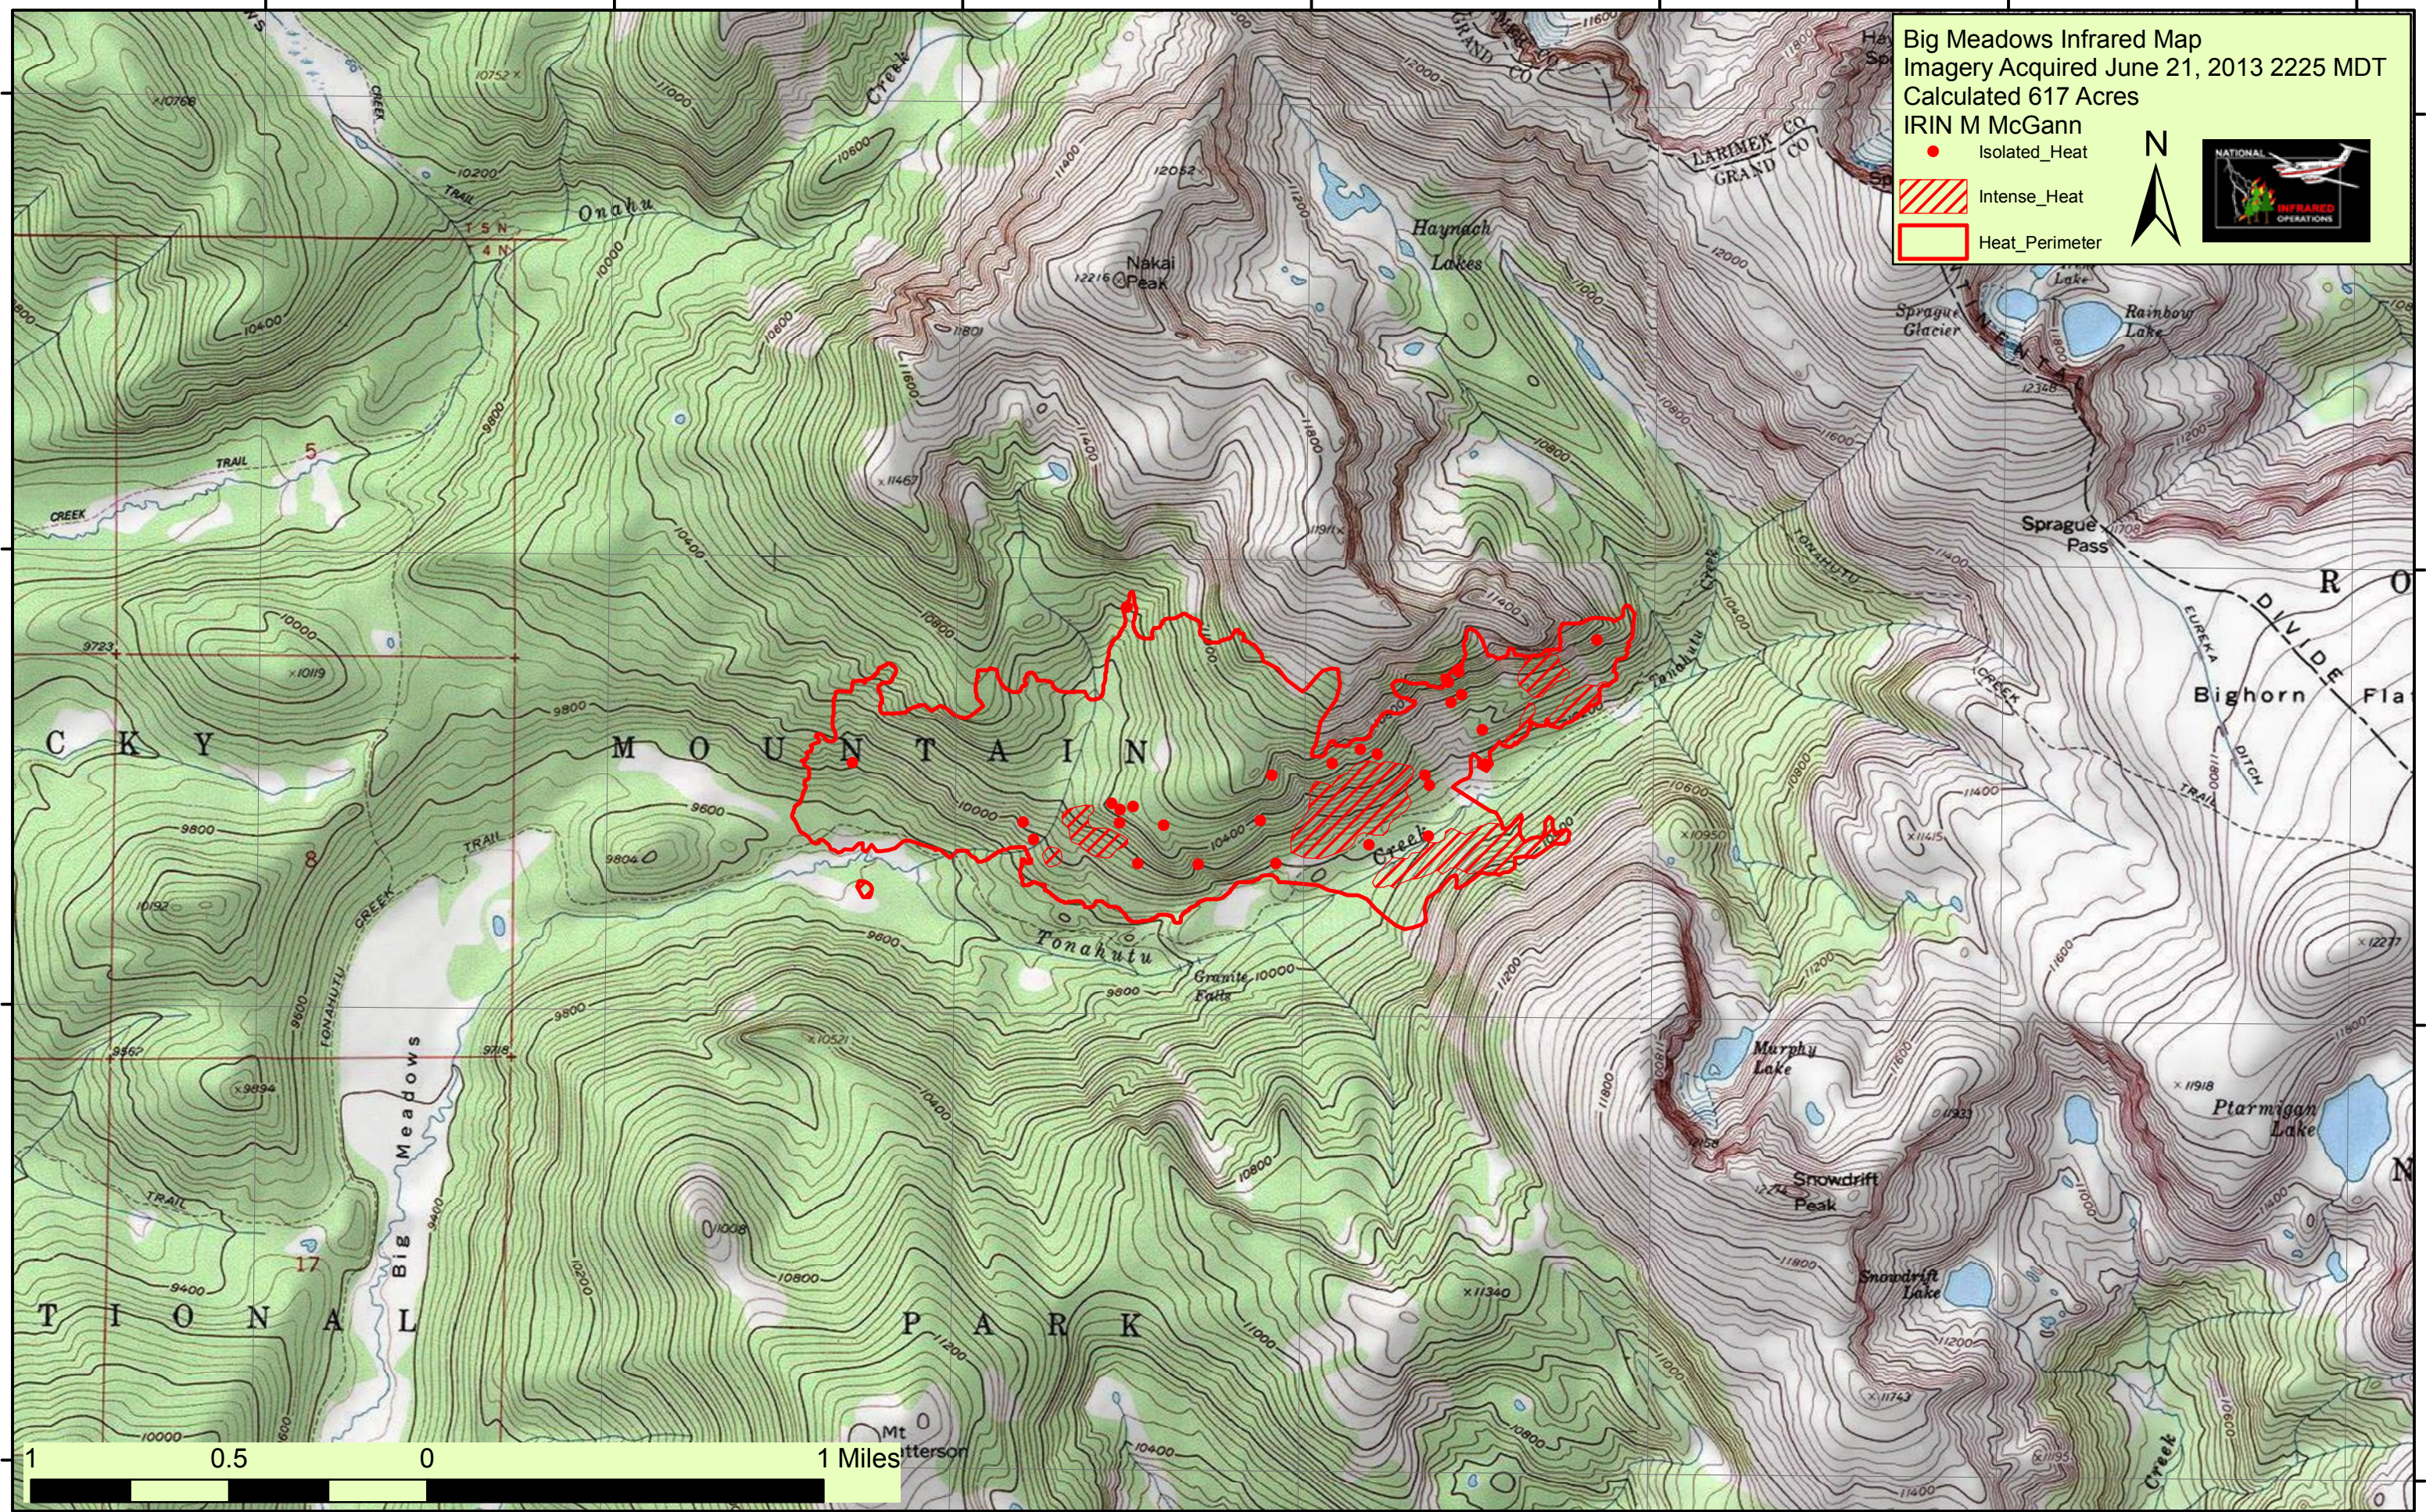

105°49'0"W 105°48'0"W 105°47'0"W 105°46'0"W 105°45'0"W 105°44'0"W 105°43'0"W

40°21'0"N
40°20'0"N
40°19'0"N
40°18'0"N

Big Meadows Infrared Map
 Imagery Acquired June 21, 2013 2225 MDT
 Calculated 617 Acres
 IRIN M McGann

- Isolated_Heat
- ▨ Intense_Heat
- Heat_Perimeter

105°49'0"W 105°48'0"W 105°47'0"W 105°46'0"W 105°45'0"W 105°44'0"W 105°43'0"W