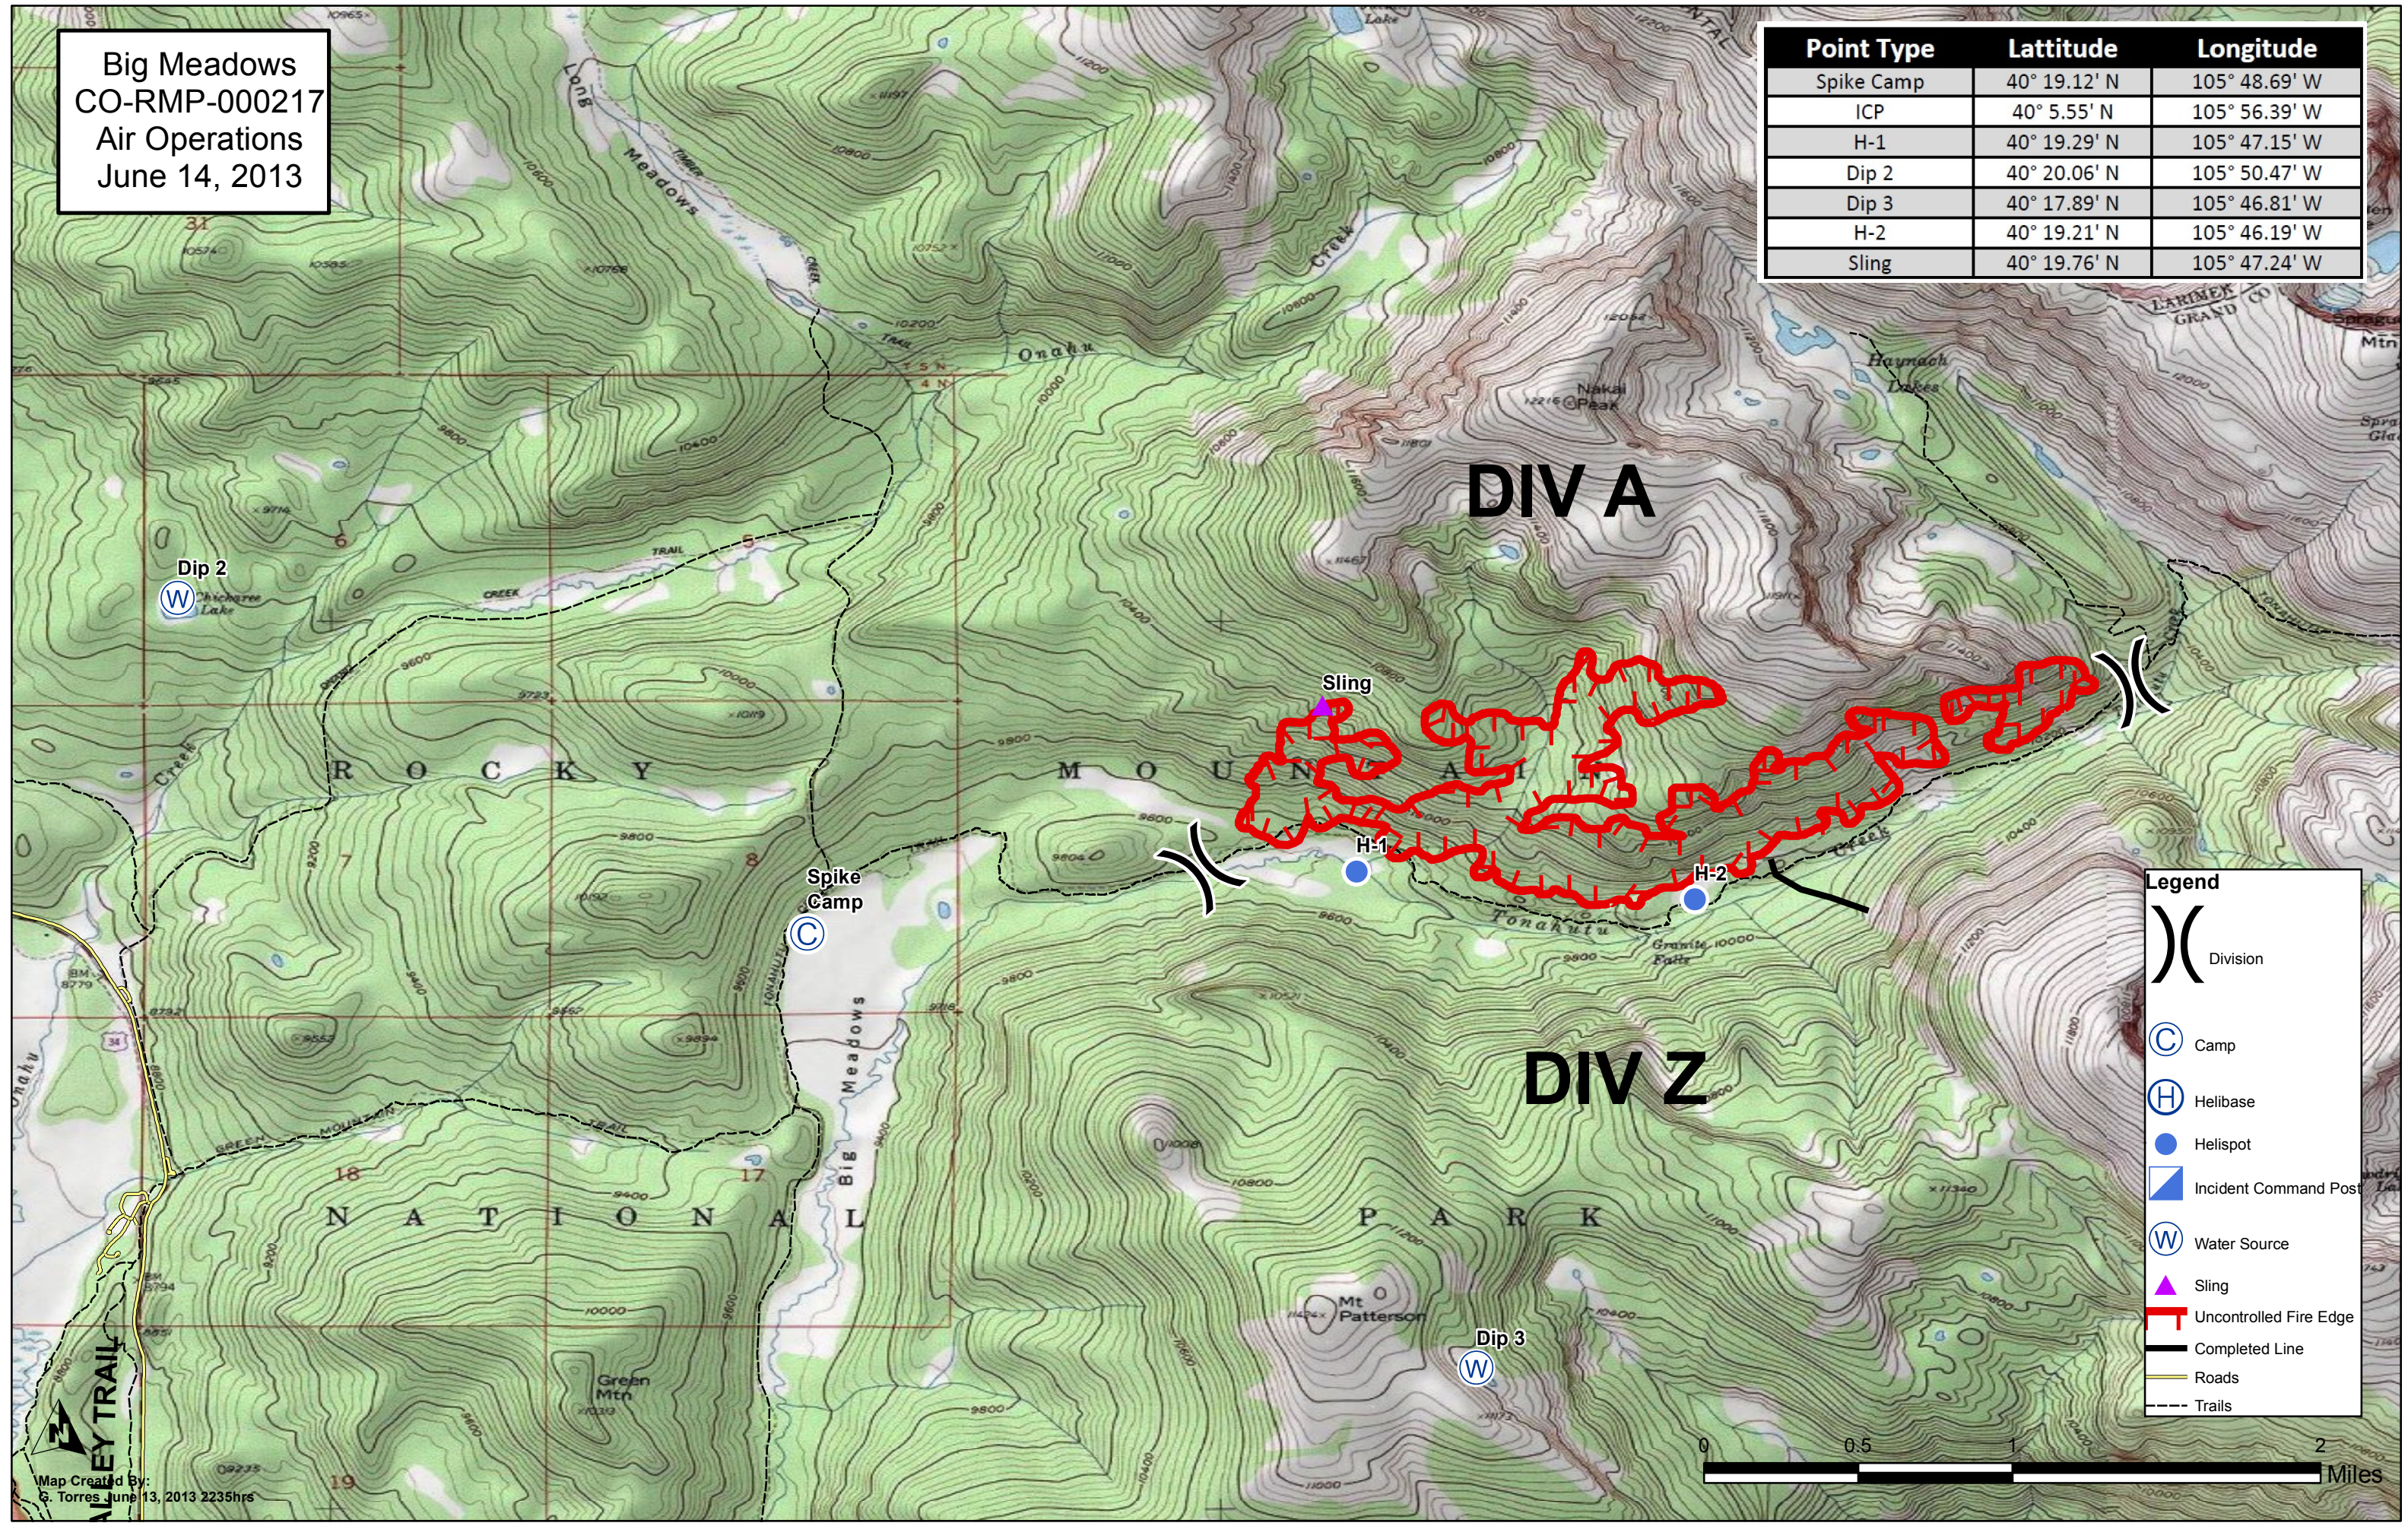

Big Meadows
CO-RMP-000217
Air Operations
June 14, 2013

Point Type	Latitude	Longitude
Spike Camp	40° 19.12' N	105° 48.69' W
ICP	40° 5.55' N	105° 56.39' W
H-1	40° 19.29' N	105° 47.15' W
Dip 2	40° 20.06' N	105° 50.47' W
Dip 3	40° 17.89' N	105° 46.81' W
H-2	40° 19.21' N	105° 46.19' W
Sling	40° 19.76' N	105° 47.24' W

DIV A

DIV Z

Legend

- Division
- Camp
- Helibase
- Helispot
- Incident Command Post
- Water Source
- Sling
- Uncontrolled Fire Edge
- Completed Line
- Roads
- Trails