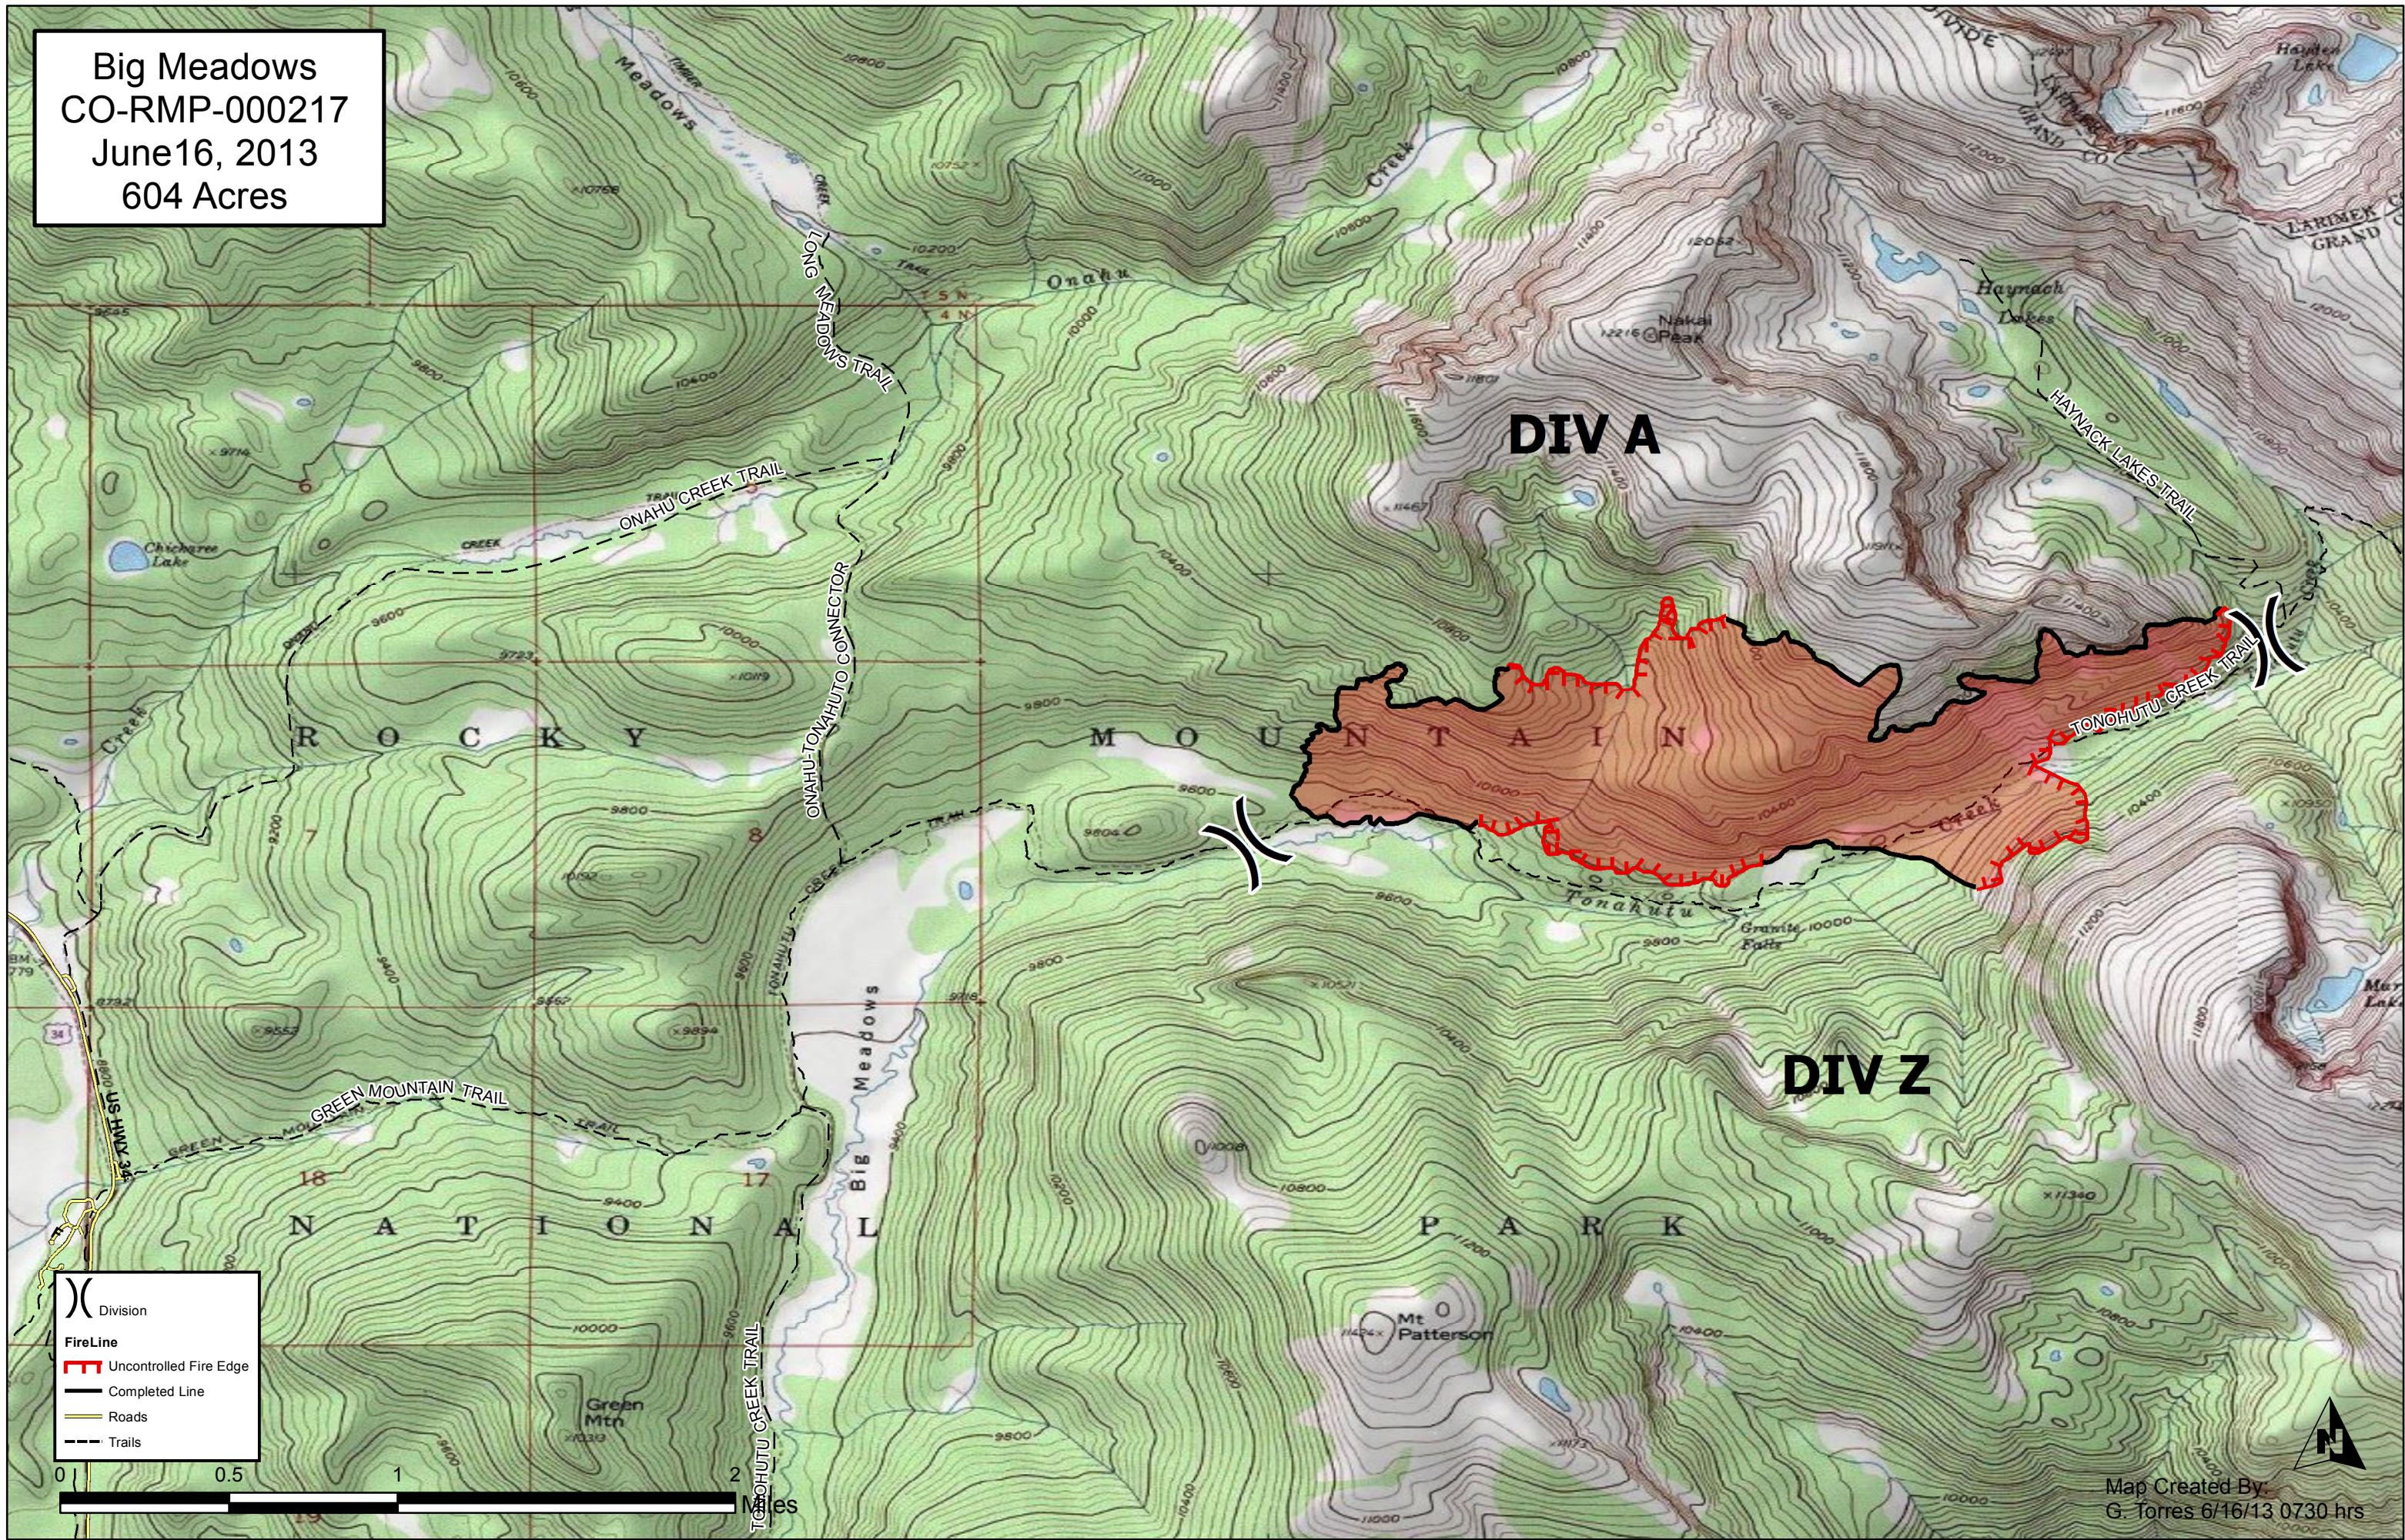

Big Meadows
CO-RMP-000217
June 16, 2013
604 Acres

(X) Division
FireLine
Uncontrolled Fire Edge
Completed Line
Roads
Trails

Map Created By:
G. Torres 6/16/13 0730 hrs