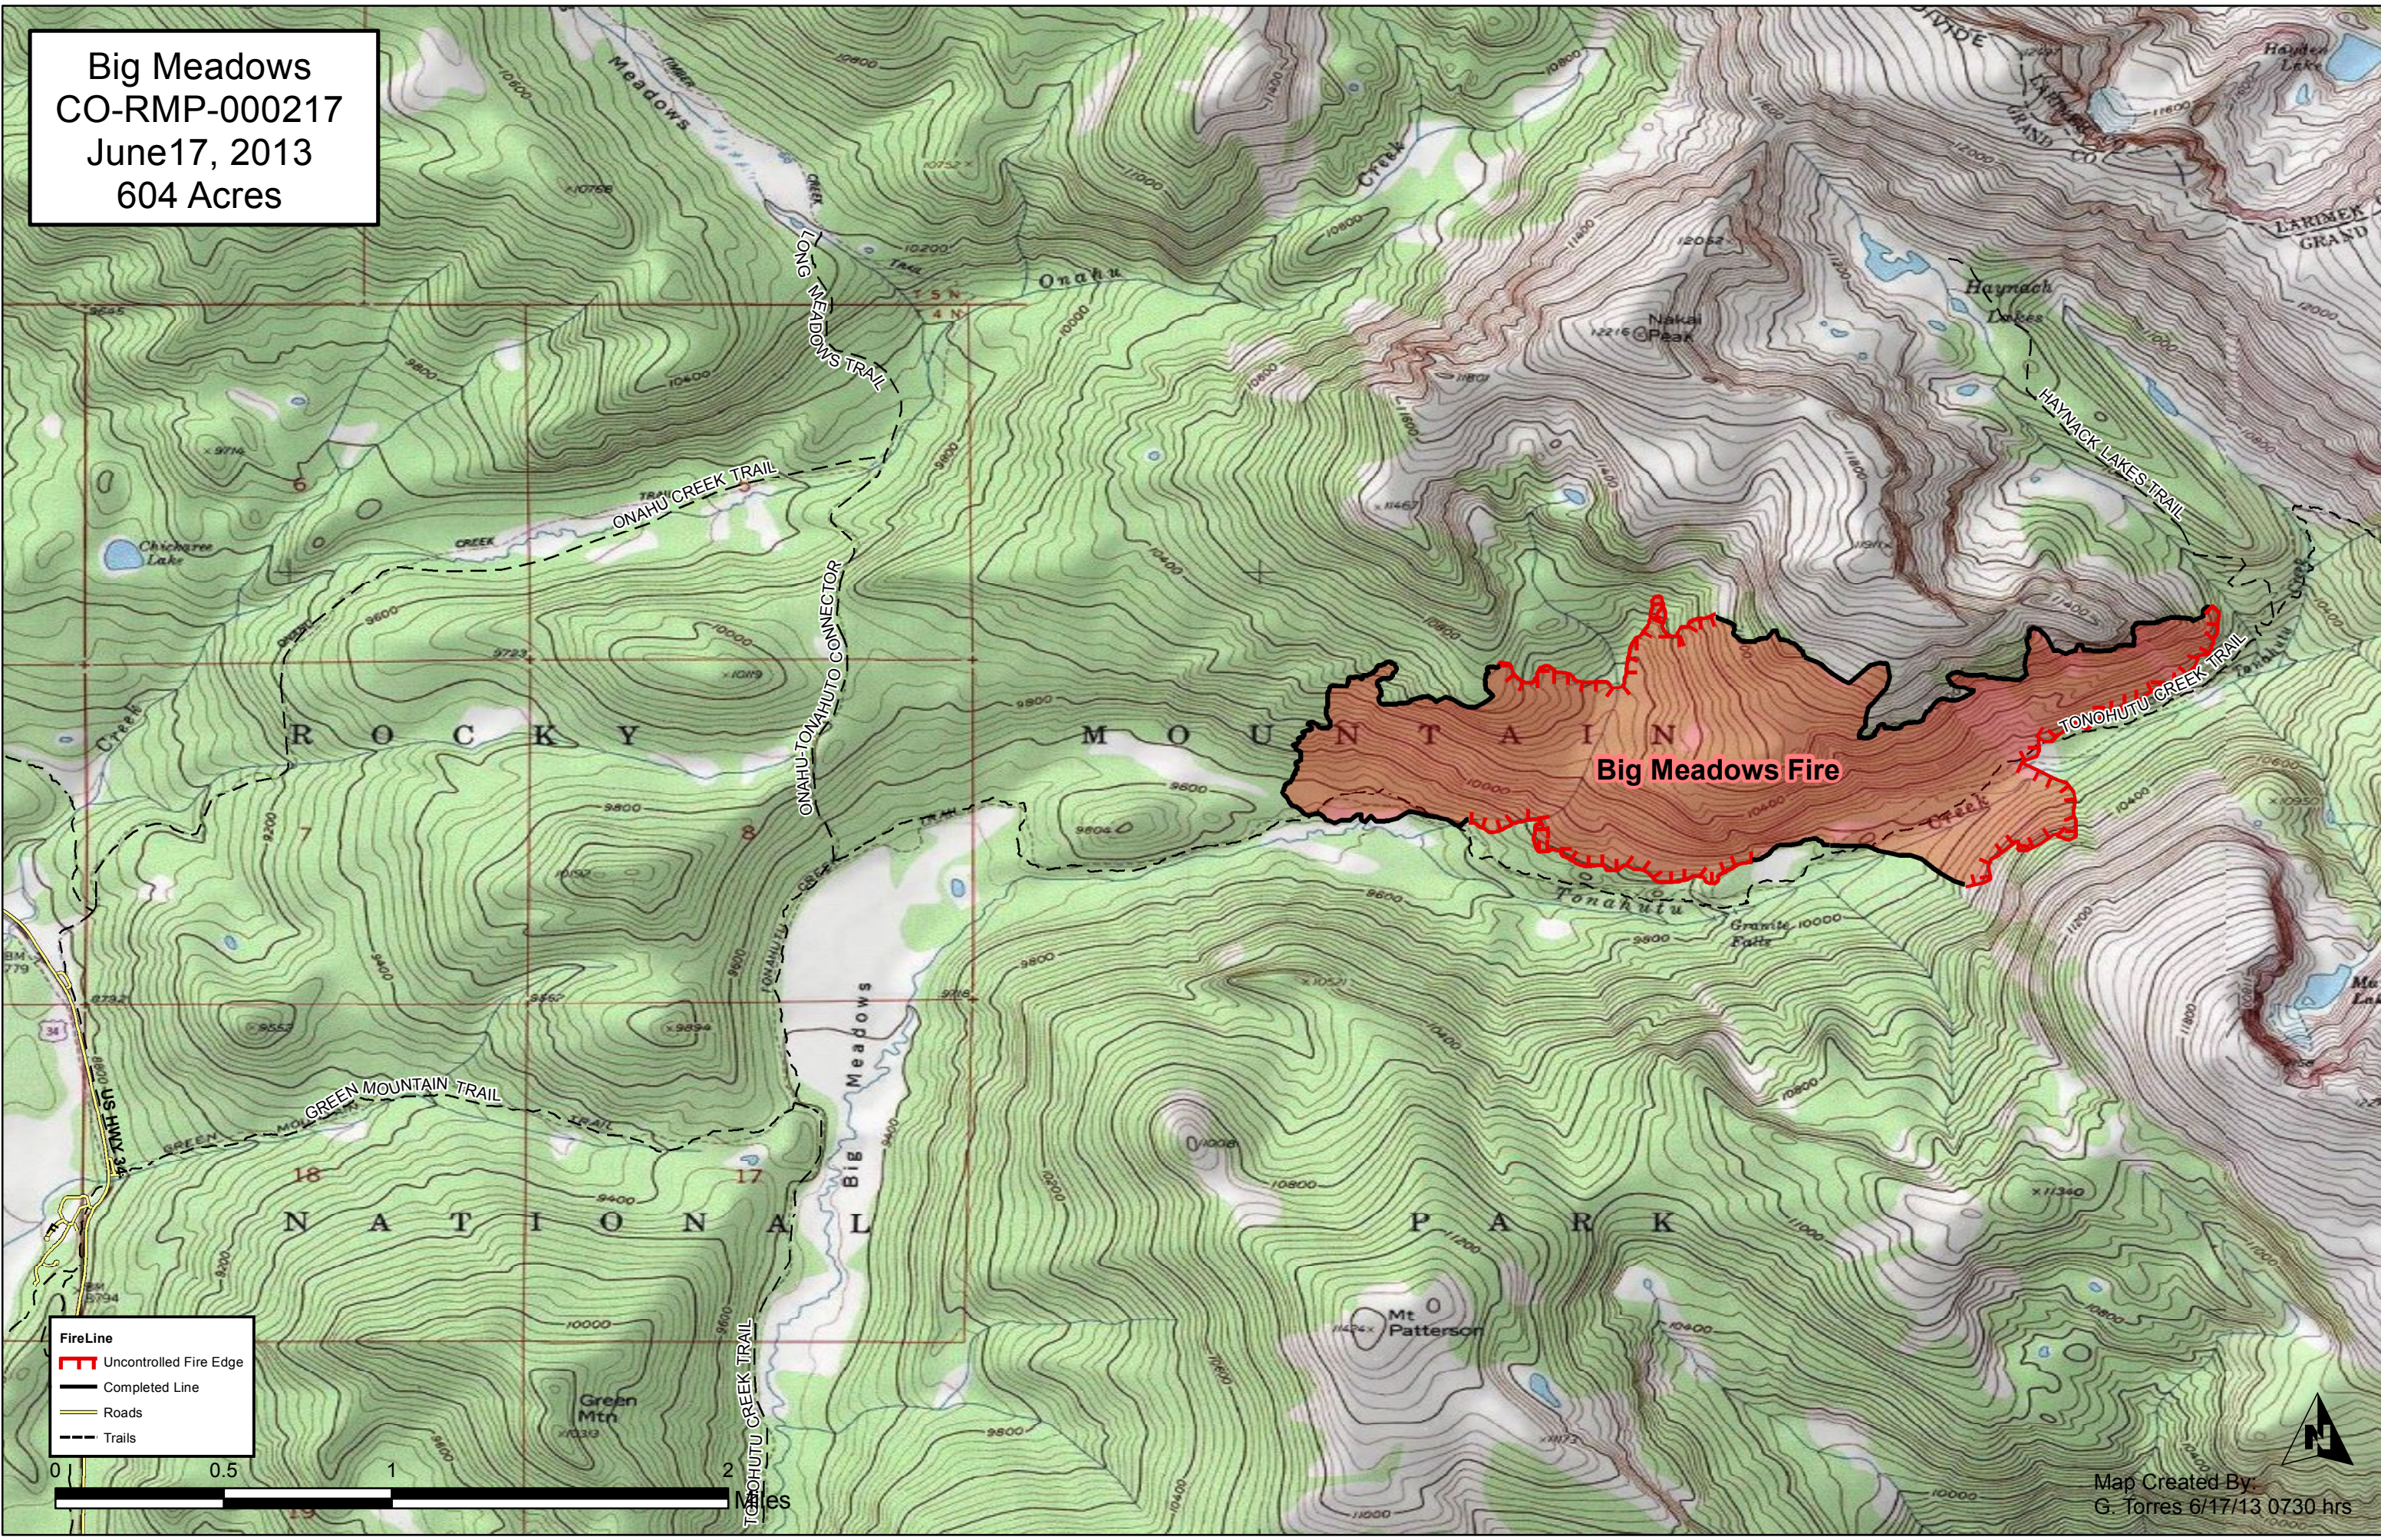

Big Meadows
CO-RMP-000217
June 17, 2013
604 Acres

FireLine

- Uncontrolled Fire Edge
- Completed Line
- Roads
- Trails

Map Created By:
G. Torres 6/17/13 0730 hrs