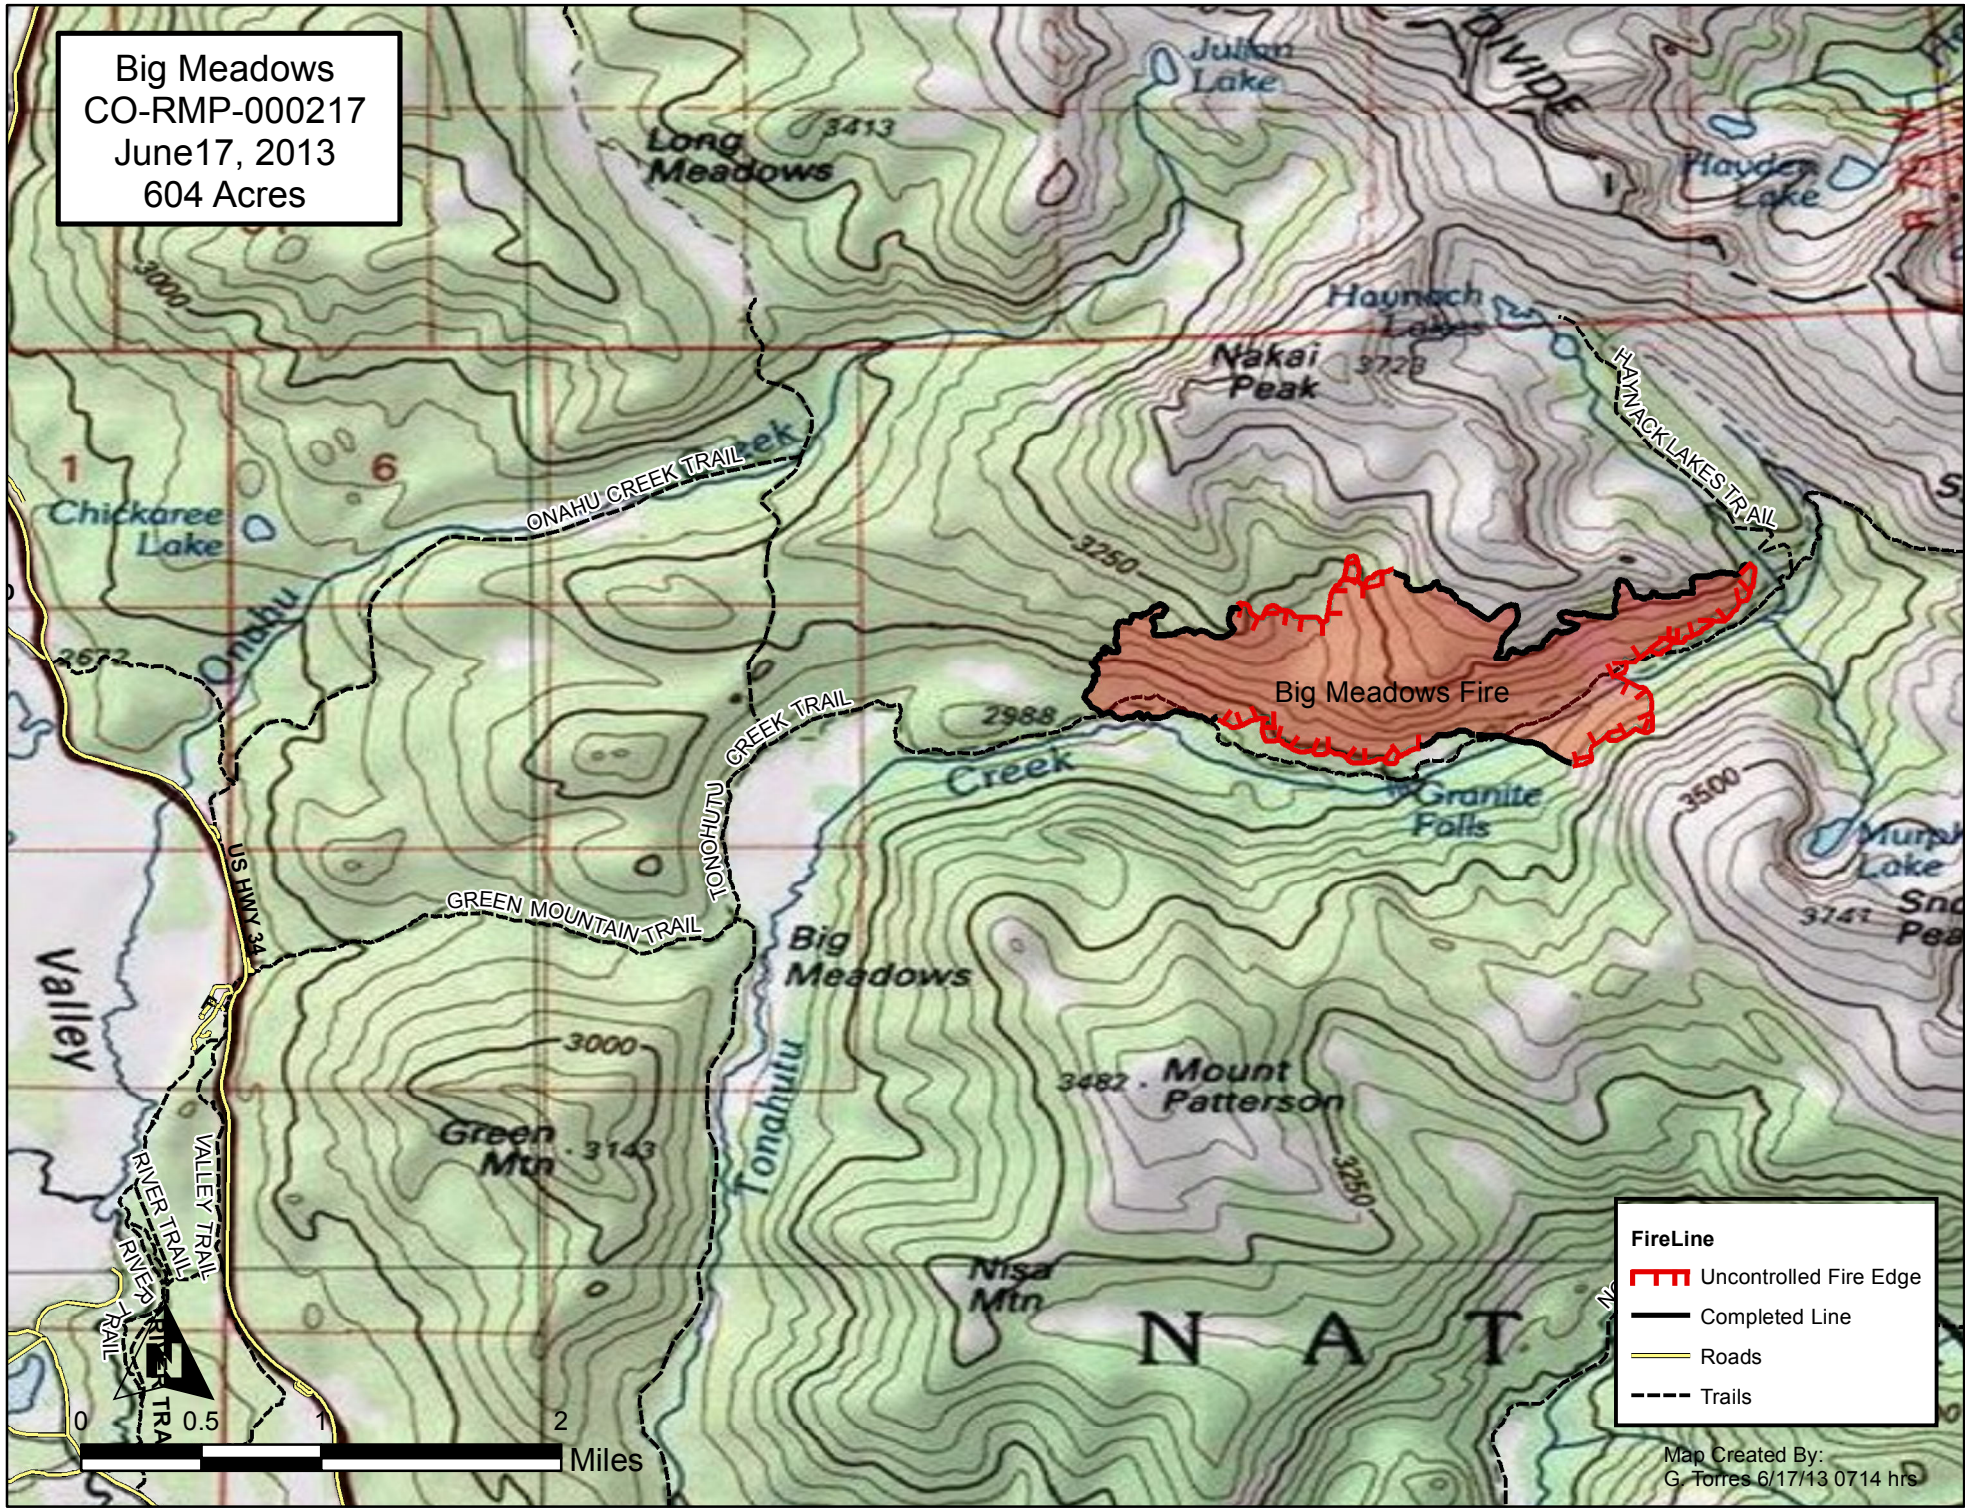

Big Meadows
 CO-RMP-000217
 June 17, 2013
 604 Acres

FireLine

-  Uncontrolled Fire Edge
-  Completed Line
-  Roads
-  Trails

Map Created By:
 G. Torres 6/17/13 0714 hrs