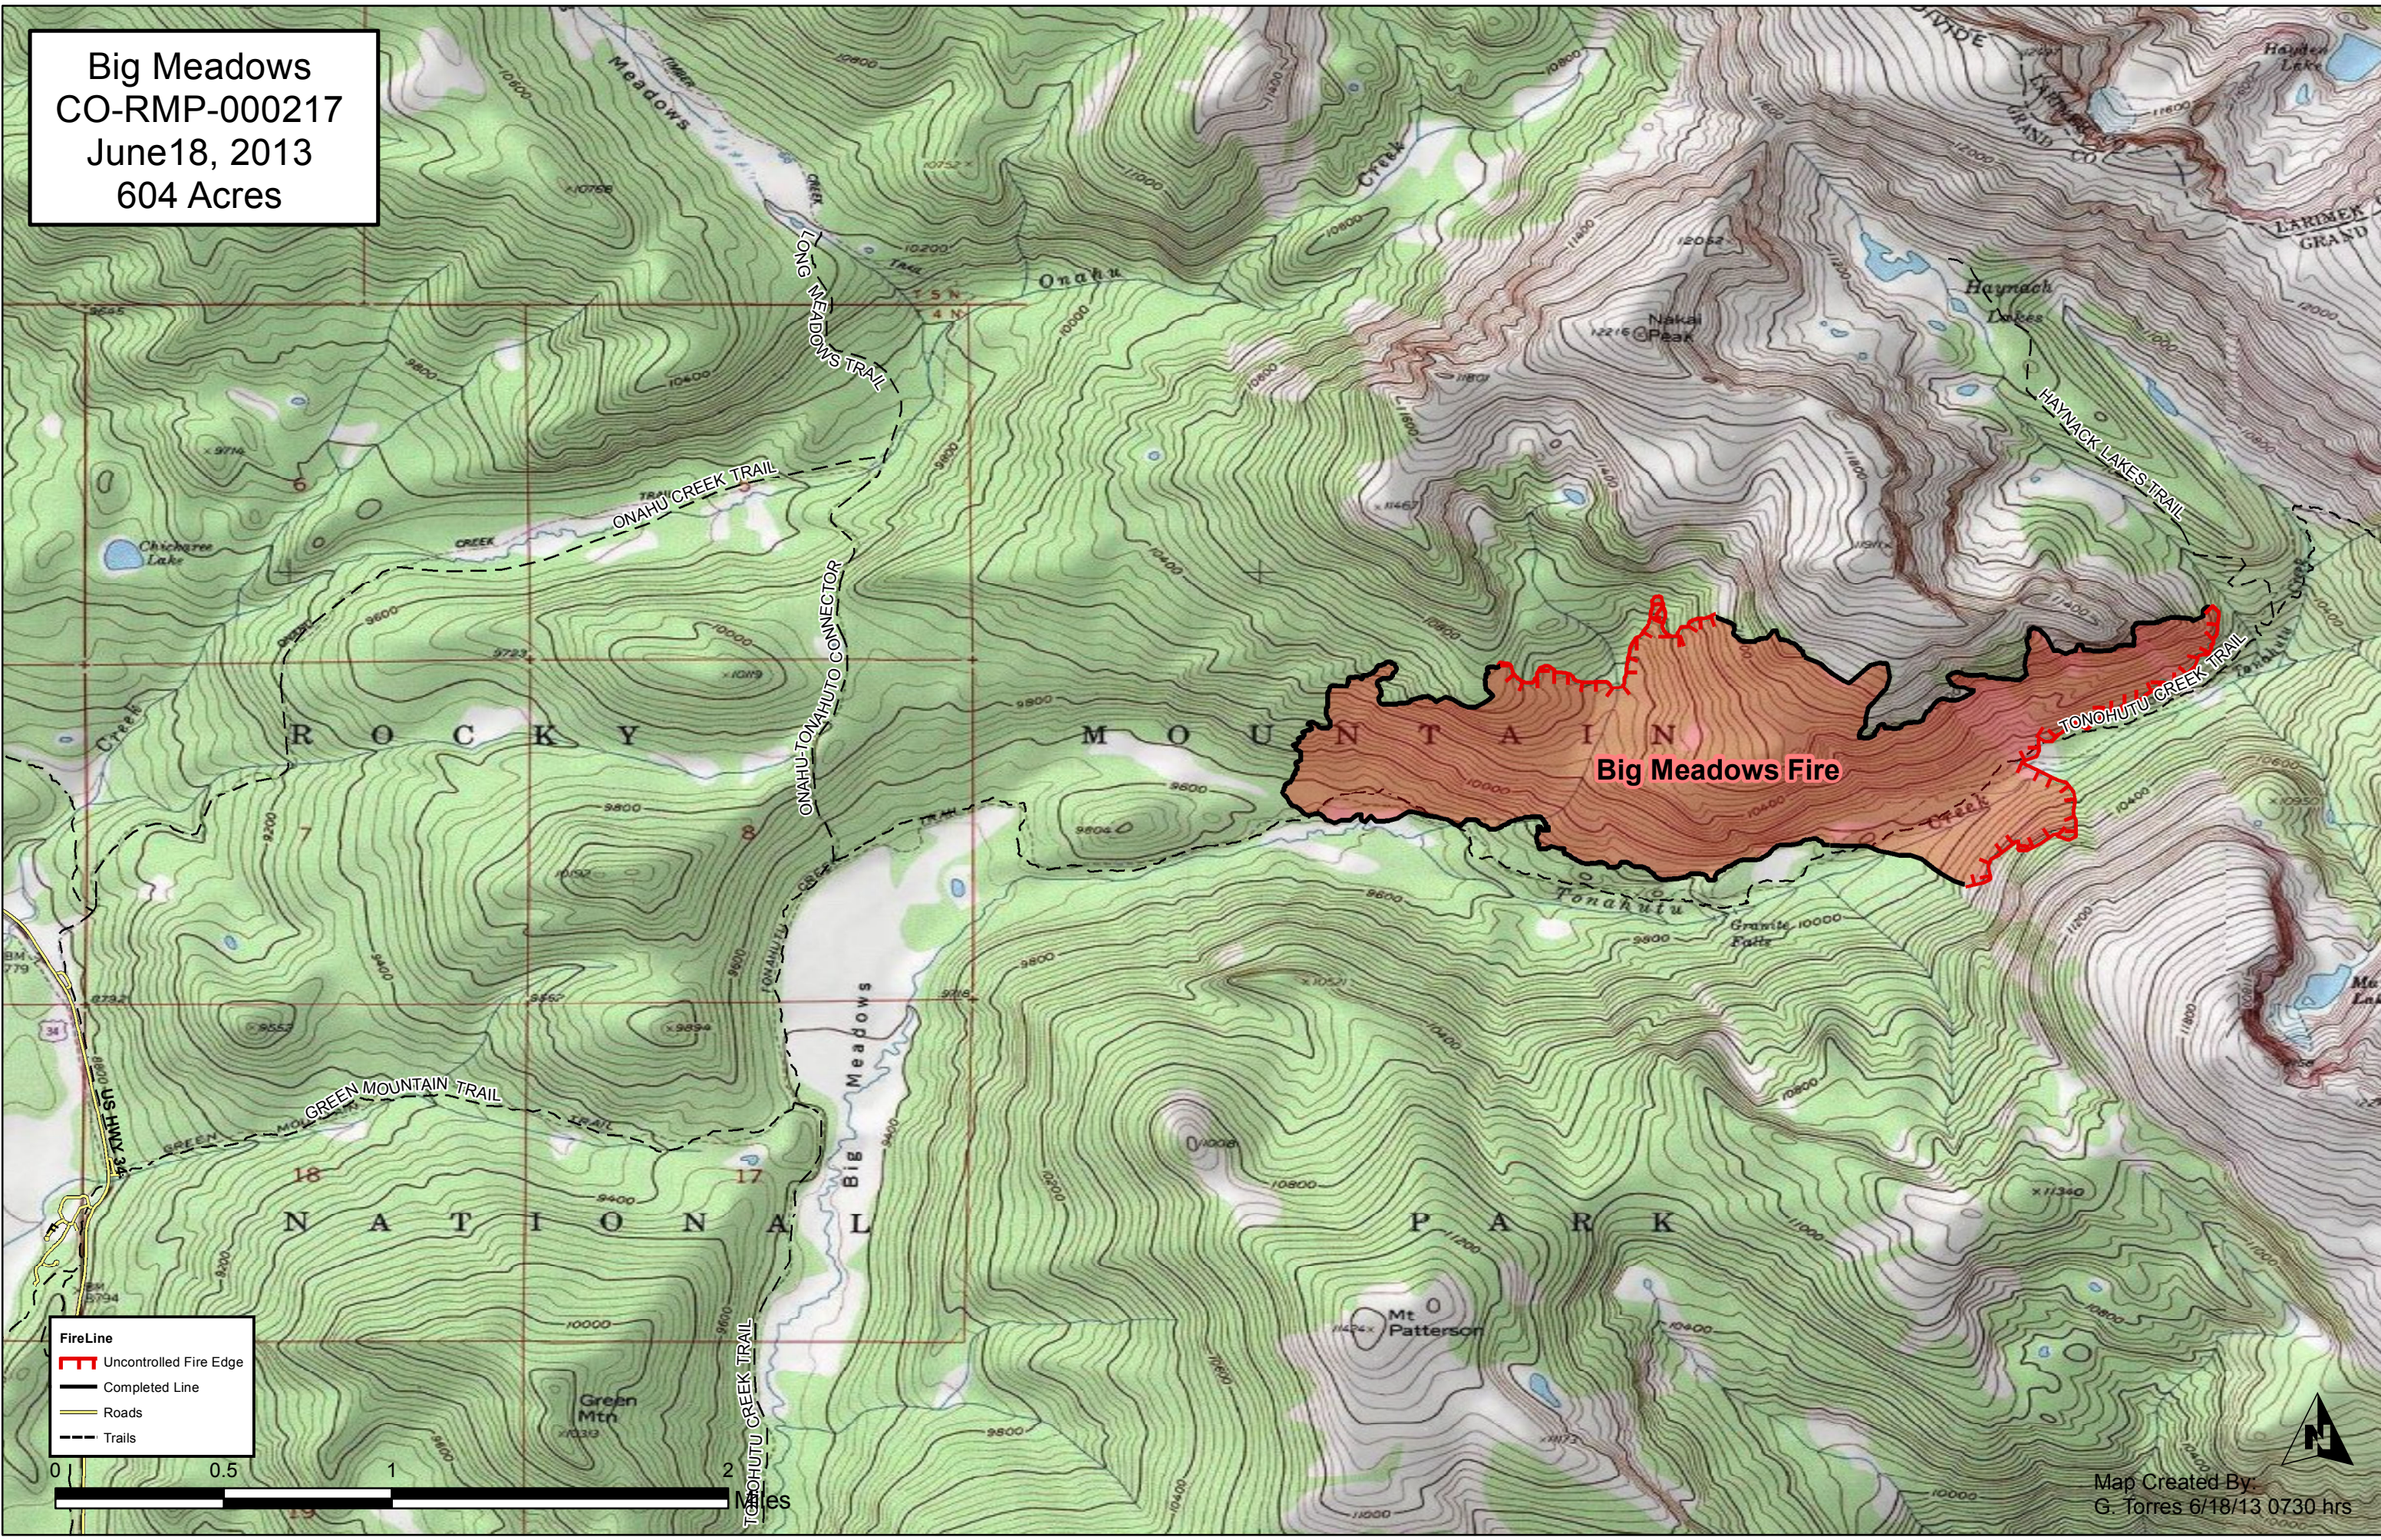

Big Meadows
CO-RMP-000217
June 18, 2013
604 Acres

FireLine
Uncontrolled Fire Edge
Completed Line
Roads
Trails

0 0.5 1 2 Miles

Map Created By:
G. Torres 6/18/13 0730 hrs