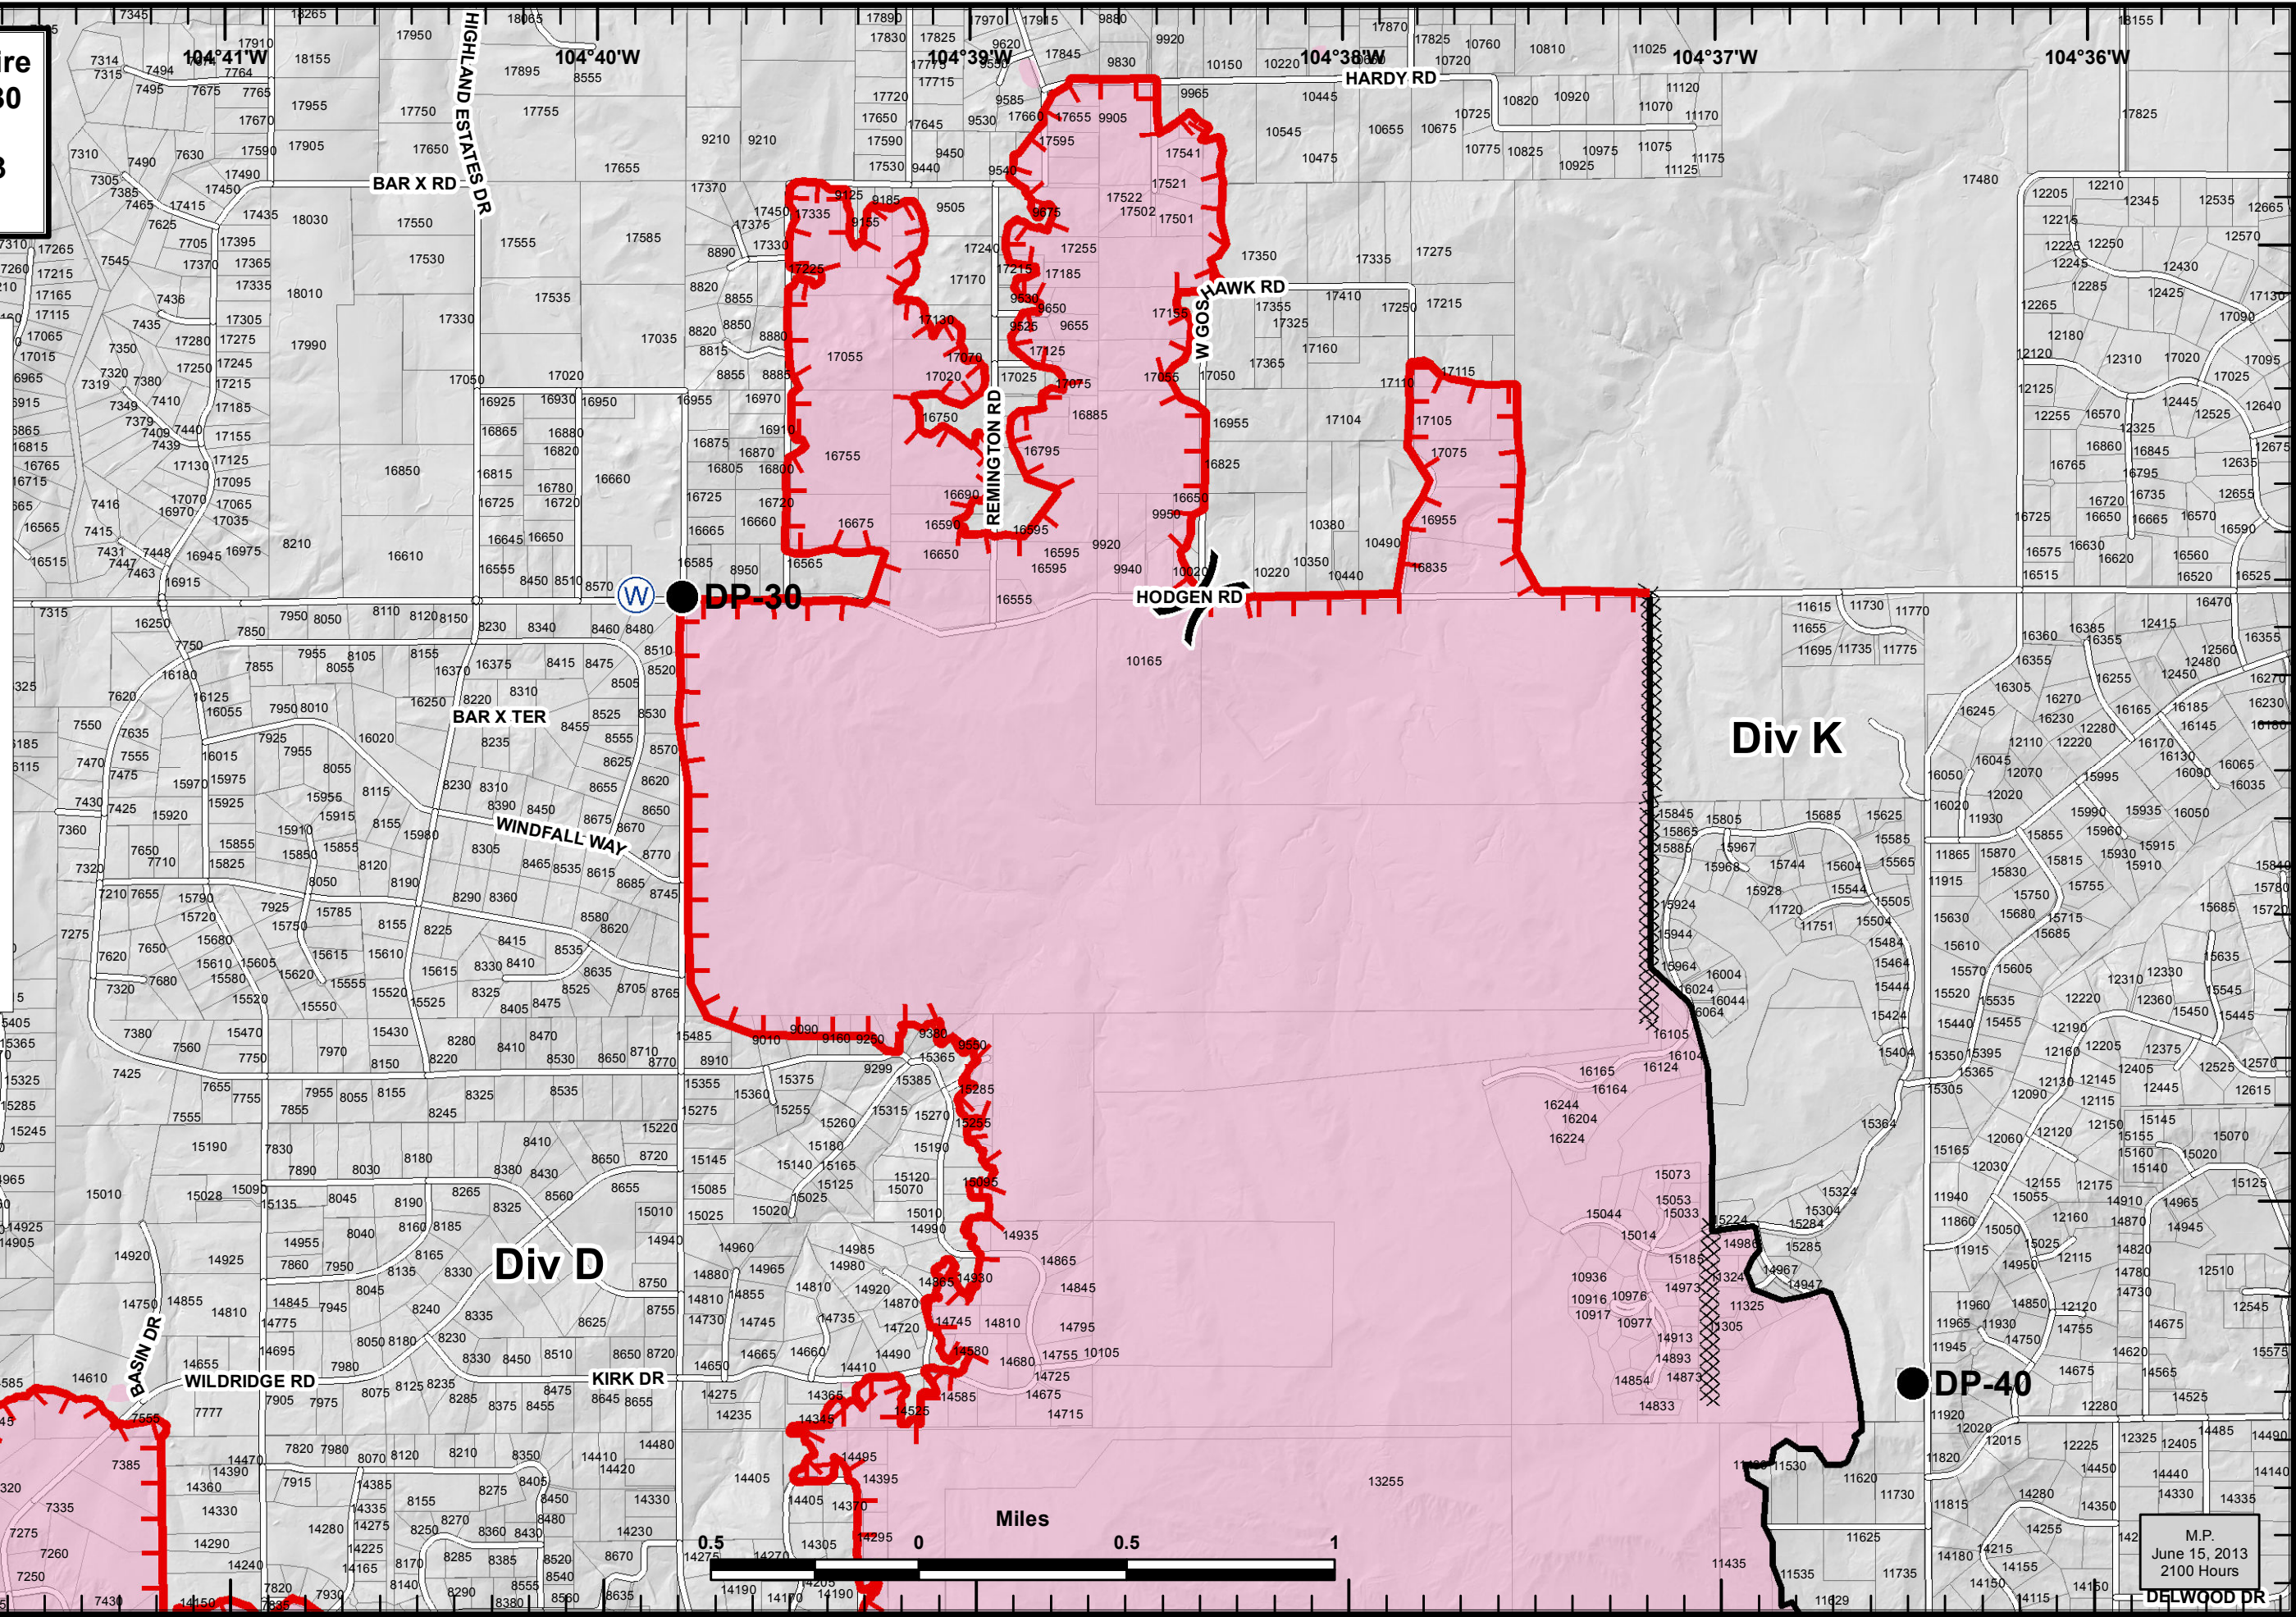

**Black Forest Fire**  
**CO-EPX-000330**  
**NAD 83**  
**June, 16 2013**  
**Day Shift**

**Legend**

- Division
- Aerial Hazard
- Drop Point
- Water Source
- Staging Area
- Repeater
- Incident Command Post
- Uncontrolled Fire Edge
- Completed Line
- Completed Dozer Line
- Hand Line

M.P.  
June 15, 2013  
2100 Hours

DELWOOD DR