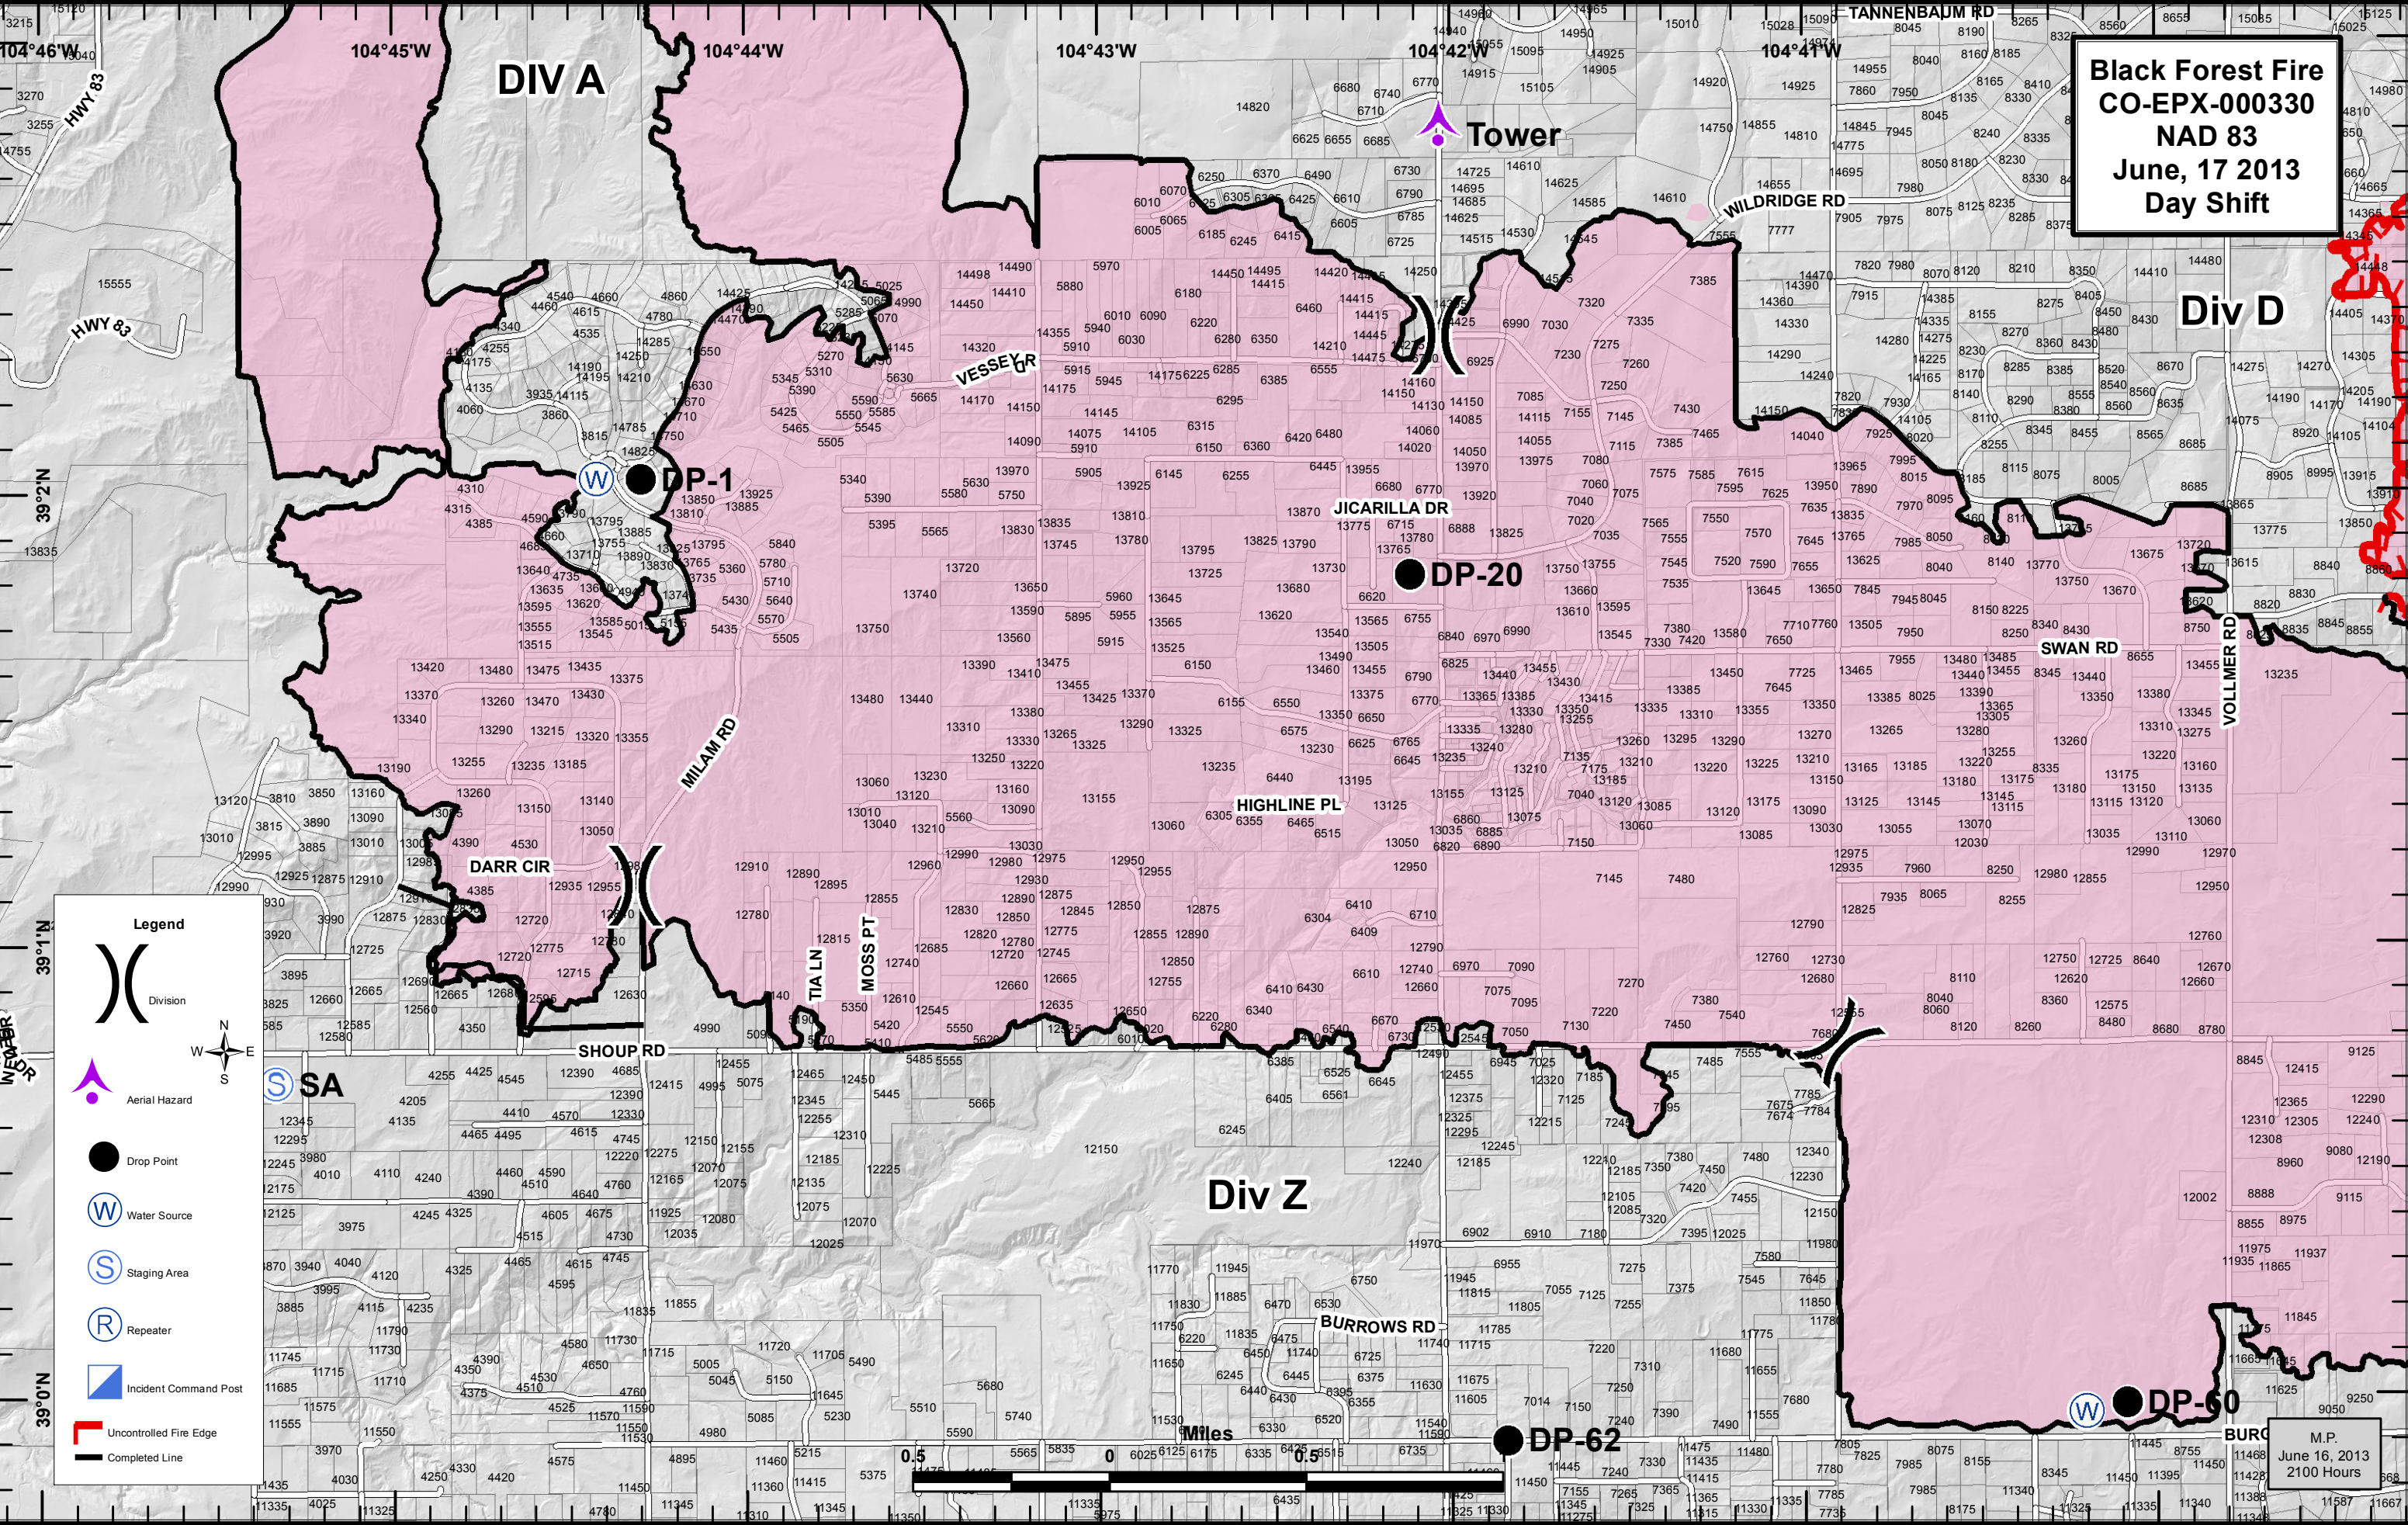

Black Forest Fire
CO-EPX-000330
NAD 83
June, 17 2013
Day Shift

DIV A

Div D

Div Z

Legend

- () Division
- ▲ Aerial Hazard
- Drop Point
- W Water Source
- S Staging Area
- R Repeater
- ▣ Incident Command Post
- ▬ Uncontrolled Fire Edge
- ▬ Completed Line

M.P.
June 16, 2013
2100 Hours