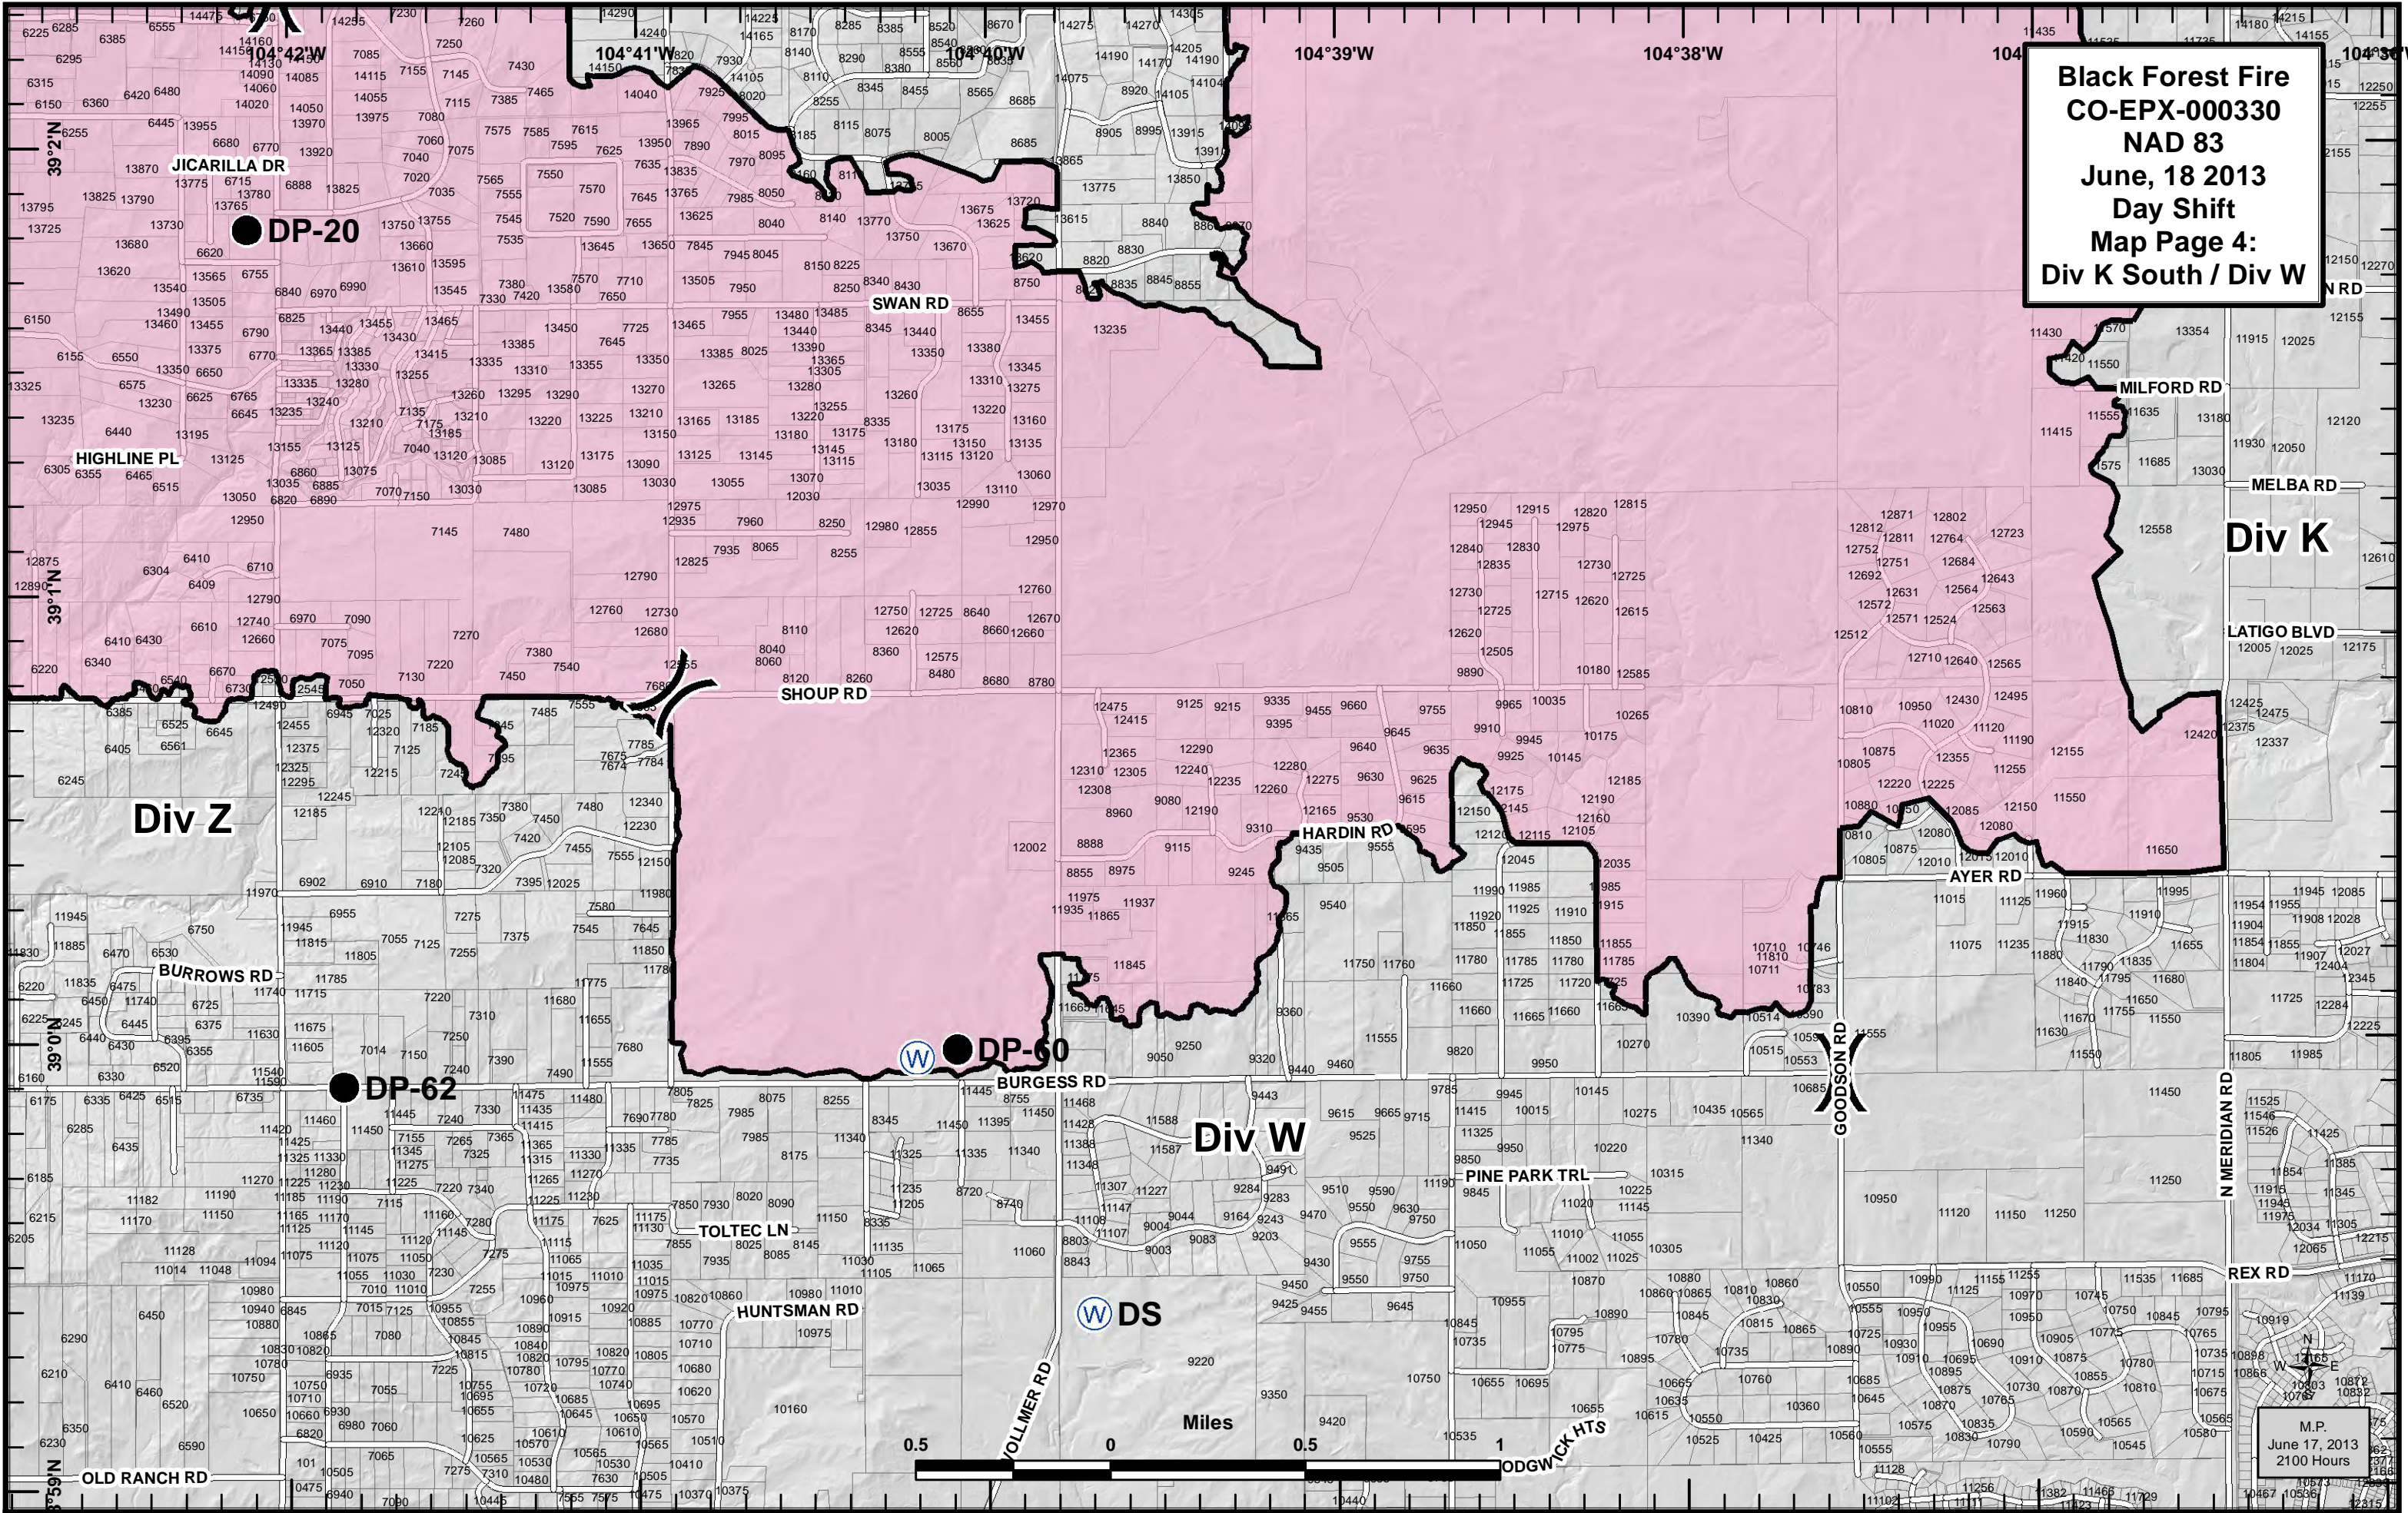

Black Forest Fire
CO-EPX-000330
NAD 83
June, 18 2013
Day Shift

Legend

- Division
- Aerial Hazard
- Drop Point
- Water Source
- Staging Area
- Repeater
- Incident Command Post
- Uncontrolled Fire Edge
- Completed Line

M.P.
 June 17, 2013
 2100 Hours

ICP

Miles

**Black Forest Fire
CO-EPX-000330
NAD 83
June, 18 2013
Day Shift
Map Page 1:
Div A North / Div D South**

N
W E
S
M.P.
June 17, 2013
2100 Hours

**Black Forest Fire
CO-EPX-000330
NAD 83
June, 18 2013
Day Shift
Map Page 2:
Div D North / Div K North**

M.P.
June 17, 2013
2100 Hours

**Black Forest Fire
CO-EPX-000330
NAD 83
June, 18 2013
Day Shift
Map Page 3:
Div K Mid**

N
W E
S
M.P.
June 17, 2013
2100 Hours

Black Forest Fire
CO-EPX-000330
NAD 83
June, 18 2013
Day Shift
Map Page 4:
Div K South / Div W

Div K

Div W

Div Z

M.P.
June 17, 2013
2100 Hours

W DS

ODGWICK HTS

Black Forest Fire
CO-EPX-000330
NAD 83
June, 18 2013
Day Shift
Map Page 5:
Div A South / Div Z

M.P.
June 17, 2013
2100 Hours