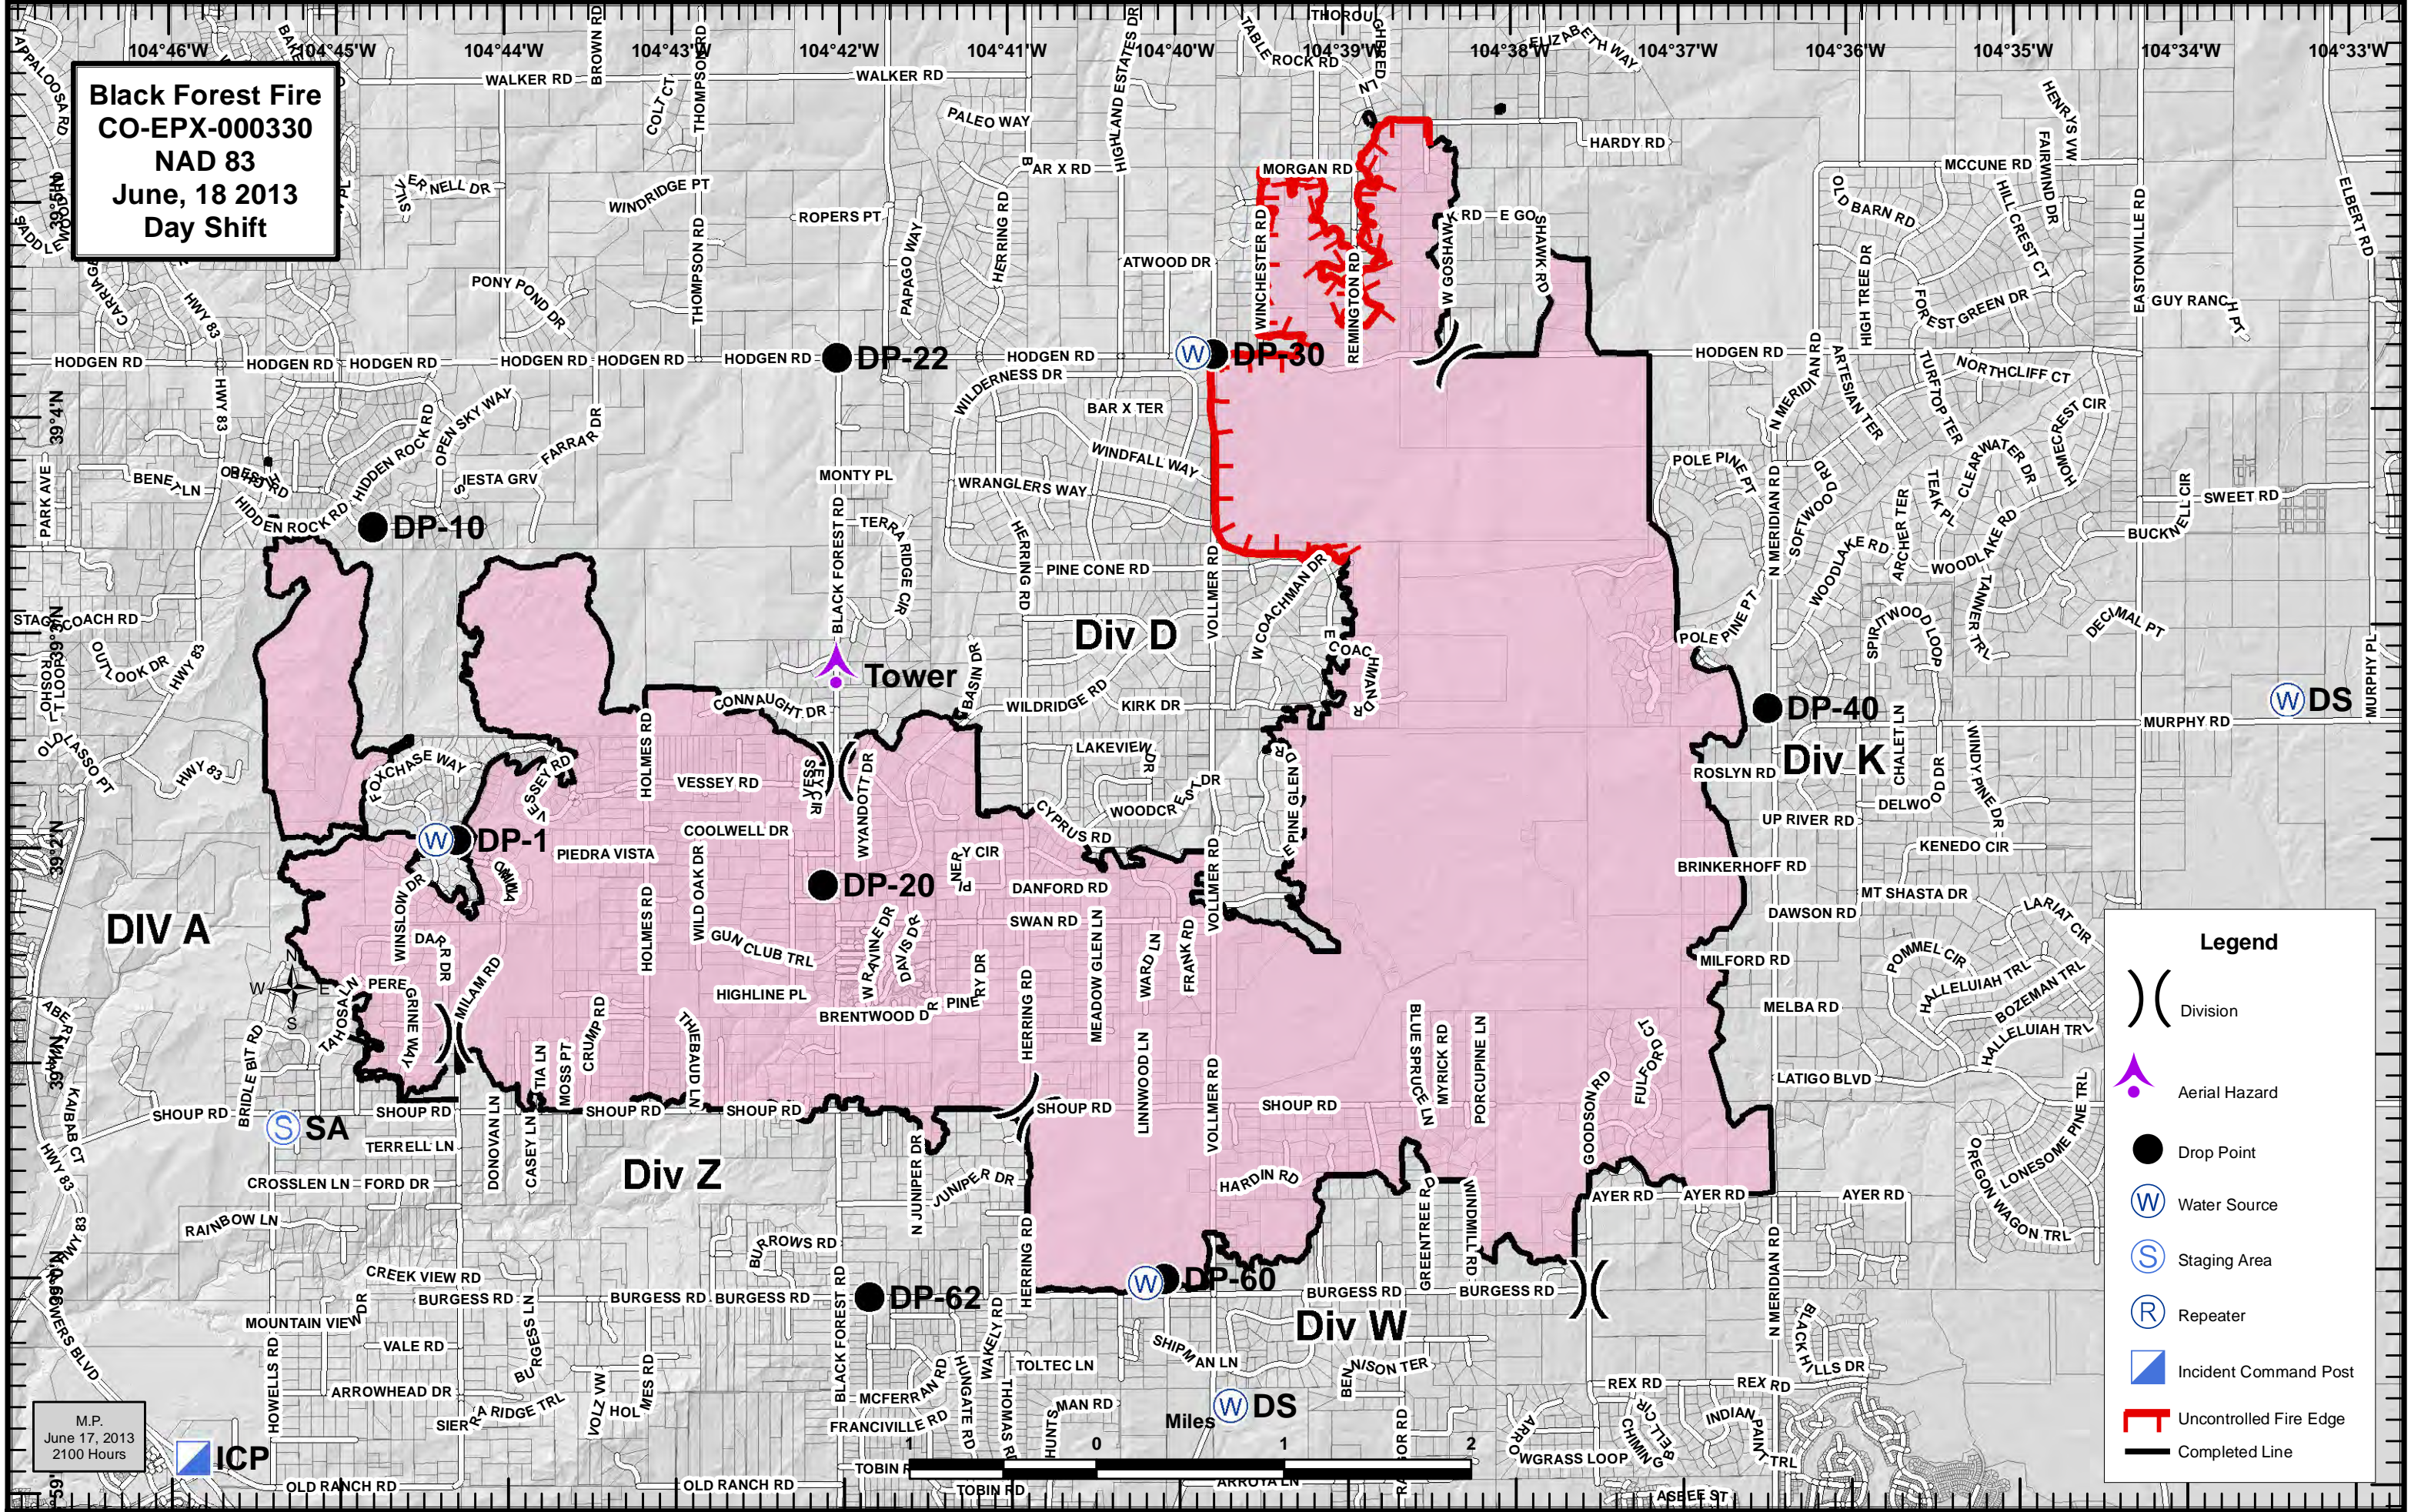

Black Forest Fire
CO-EPX-000330
NAD 83
June, 18 2013
Day Shift

Legend

- Division
- Aerial Hazard
- Drop Point
- Water Source
- Staging Area
- Repeater
- Incident Command Post
- Uncontrolled Fire Edge
- Completed Line

M.P.
 June 17, 2013
 2100 Hours

ICP

Miles

**Black Forest Fire
CO-EPX-000330
NAD 83
June, 18 2013
Day Shift
Map Page 1:
Div A North / Div D South**

N
W E
S
M.P.
June 17, 2013
2100 Hours

**Black Forest Fire
CO-EPX-000330
NAD 83
June, 18 2013
Day Shift
Map Page 2:
Div D North / Div K North**

M.P.
June 17, 2013
2100 Hours

**Black Forest Fire
CO-EPX-000330
NAD 83
June, 18 2013
Day Shift
Map Page 3:
Div K Mid**

N
W E
S
M.P.
June 17, 2013
2100 Hours

Black Forest Fire
CO-EPX-000330
NAD 83
June, 18 2013
Day Shift
Map Page 4:
Div K South / Div W

Div K

Div W

Div Z

M.P.
June 17, 2013
2100 Hours

W DS

ODGWICK HTS

Black Forest Fire
CO-EPX-000330
NAD 83
June, 18 2013
Day Shift
Map Page 5:
Div A South / Div Z

M.P.
June 17, 2013
2100 Hours