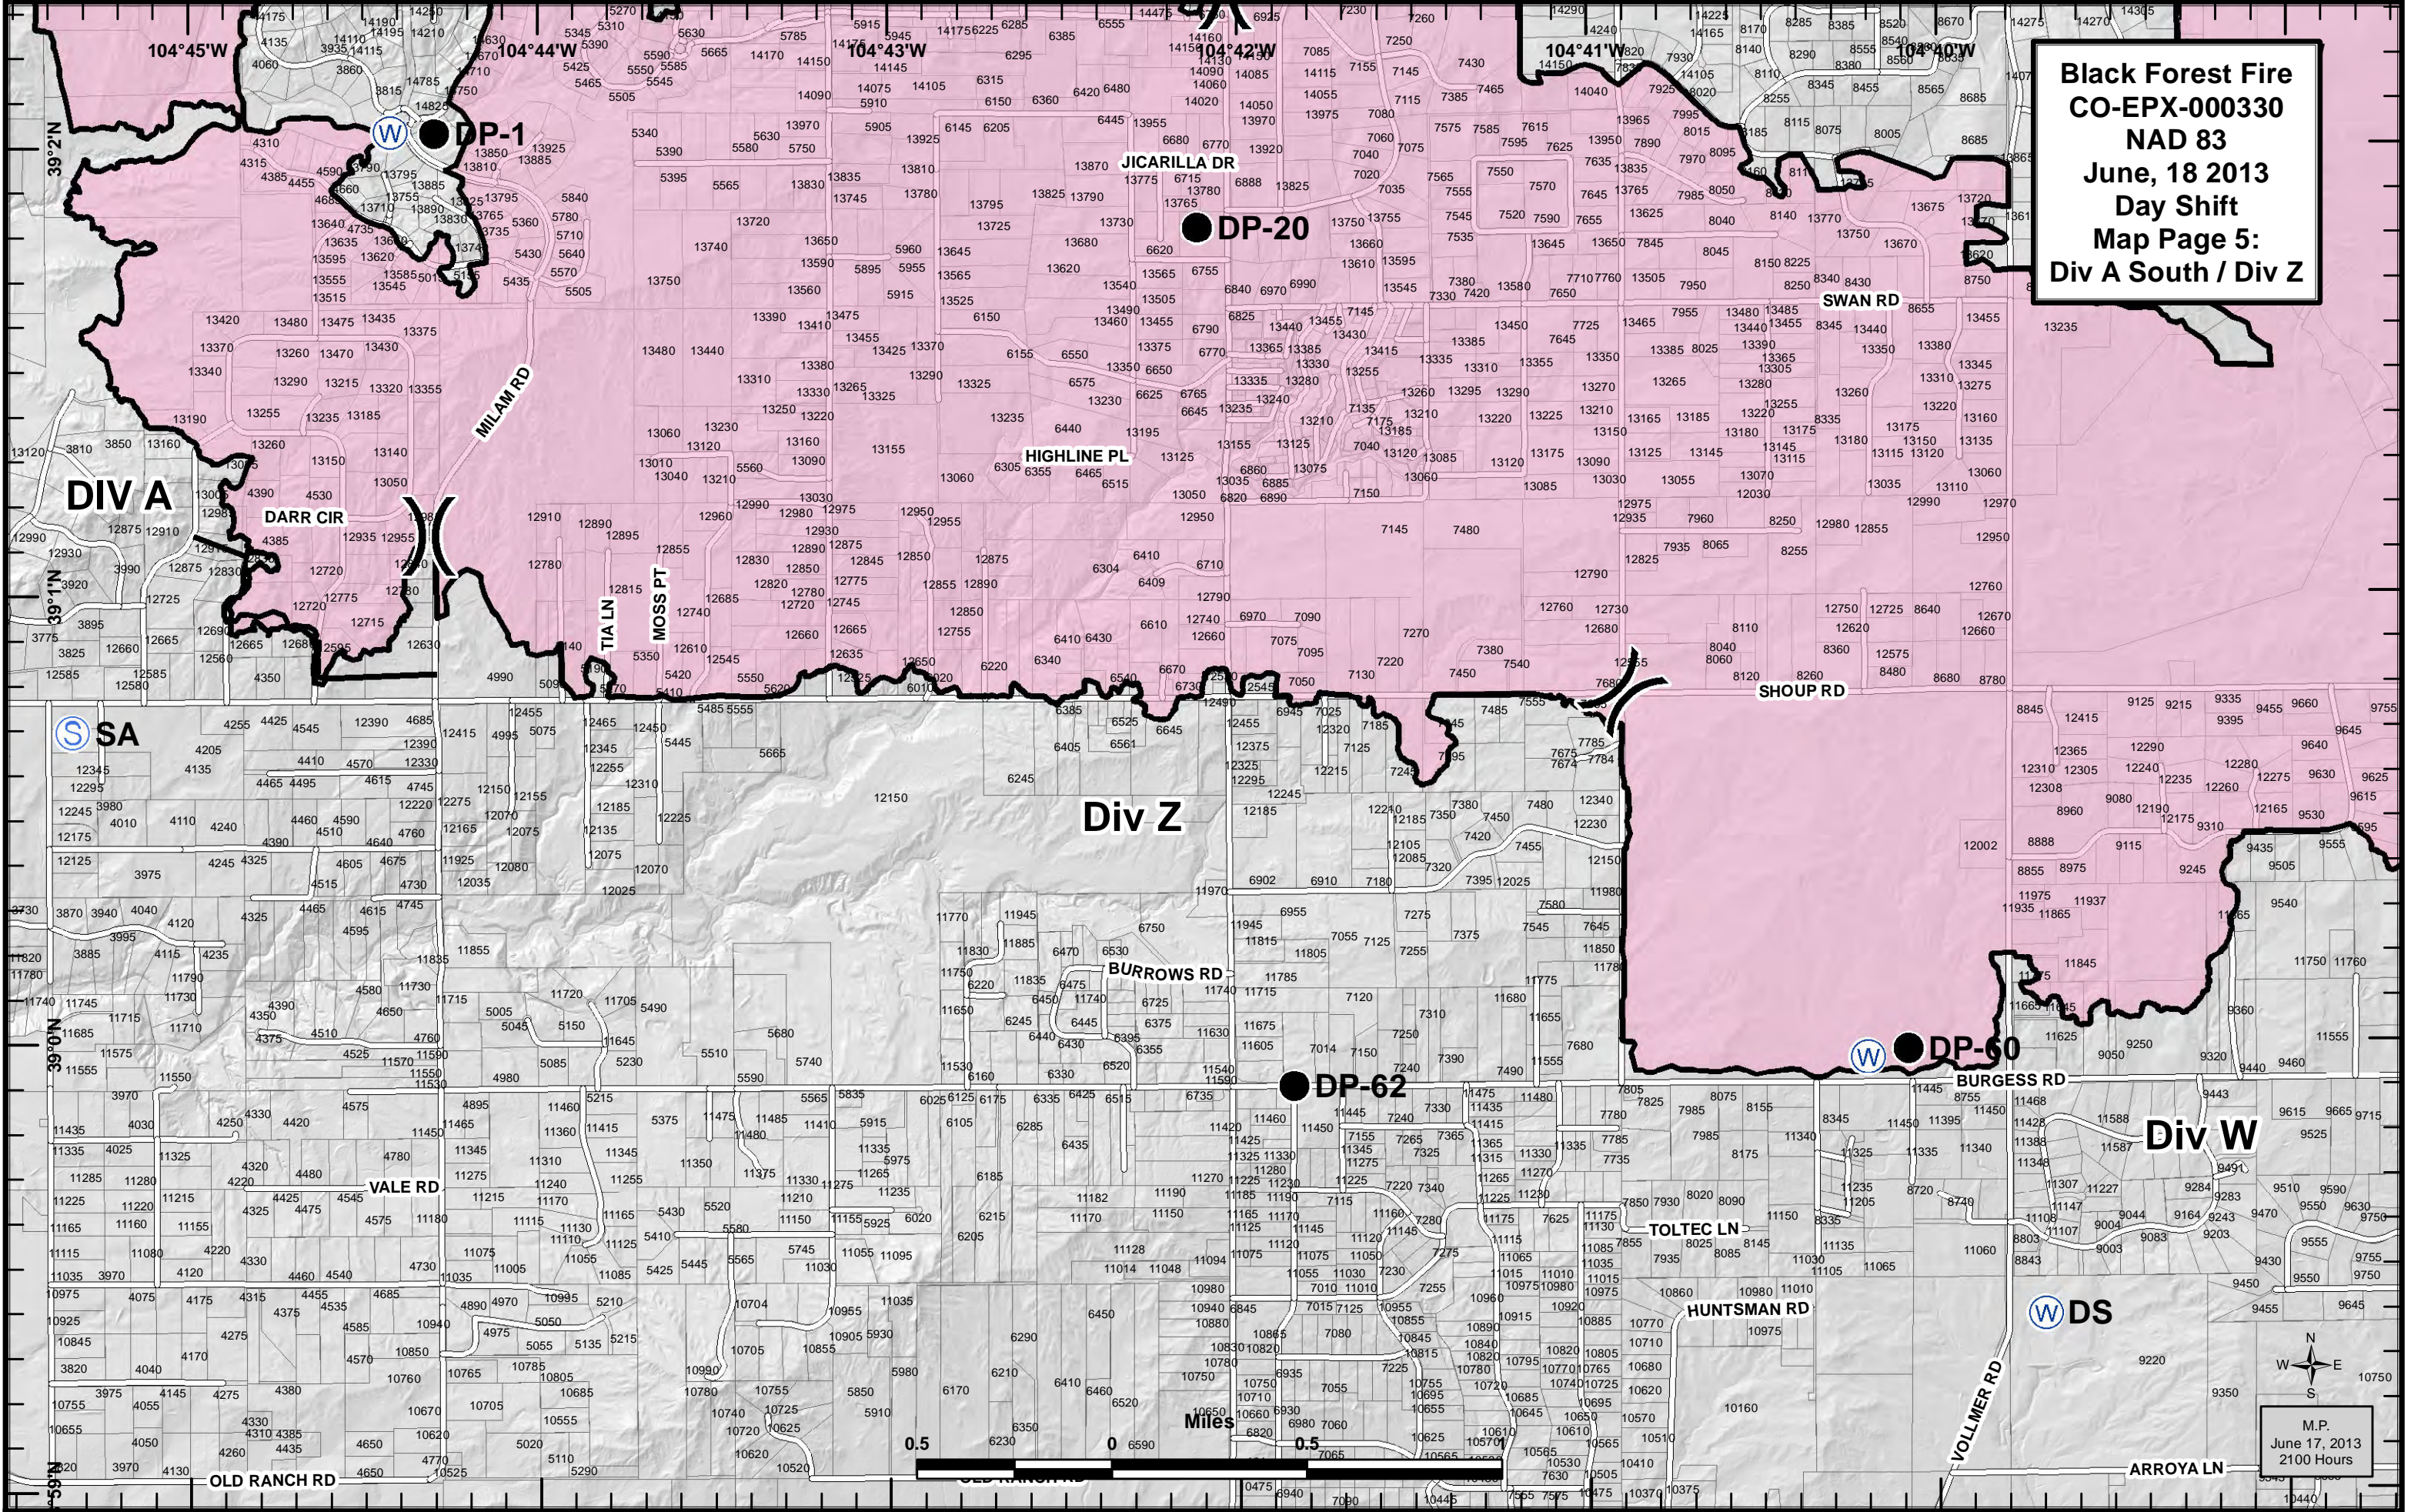

Black Forest Fire
CO-EPX-000330
NAD 83
June, 18 2013
Day Shift

Legend

- Division
- Aerial Hazard
- Drop Point
- Water Source
- Staging Area
- Repeater
- Incident Command Post
- Uncontrolled Fire Edge
- Completed Line

M.P.
 June 17, 2013
 2100 Hours

ICP

Miles

**Black Forest Fire
CO-EPX-000330
NAD 83
June, 18 2013
Day Shift
Map Page 1:
Div A North / Div D South**

N
W E
S
M.P.
June 17, 2013
2100 Hours

**Black Forest Fire
CO-EPX-000330
NAD 83
June, 18 2013
Day Shift
Map Page 2:
Div D North / Div K North**

M.P.
June 17, 2013
2100 Hours

**Black Forest Fire
CO-EPX-000330
NAD 83
June, 18 2013
Day Shift
Map Page 3:
Div K Mid**

N
W E
S
M.P.
June 17, 2013
2100 Hours

Black Forest Fire
CO-EPX-000330
NAD 83
June, 18 2013
Day Shift
Map Page 4:
Div K South / Div W

Div K

Div W

Div Z

M.P.
June 17, 2013
2100 Hours

W DS

ODGWICK HTS

Black Forest Fire
CO-EPX-000330
NAD 83
June, 18 2013
Day Shift
Map Page 5:
Div A South / Div Z

M.P.
June 17, 2013
2100 Hours