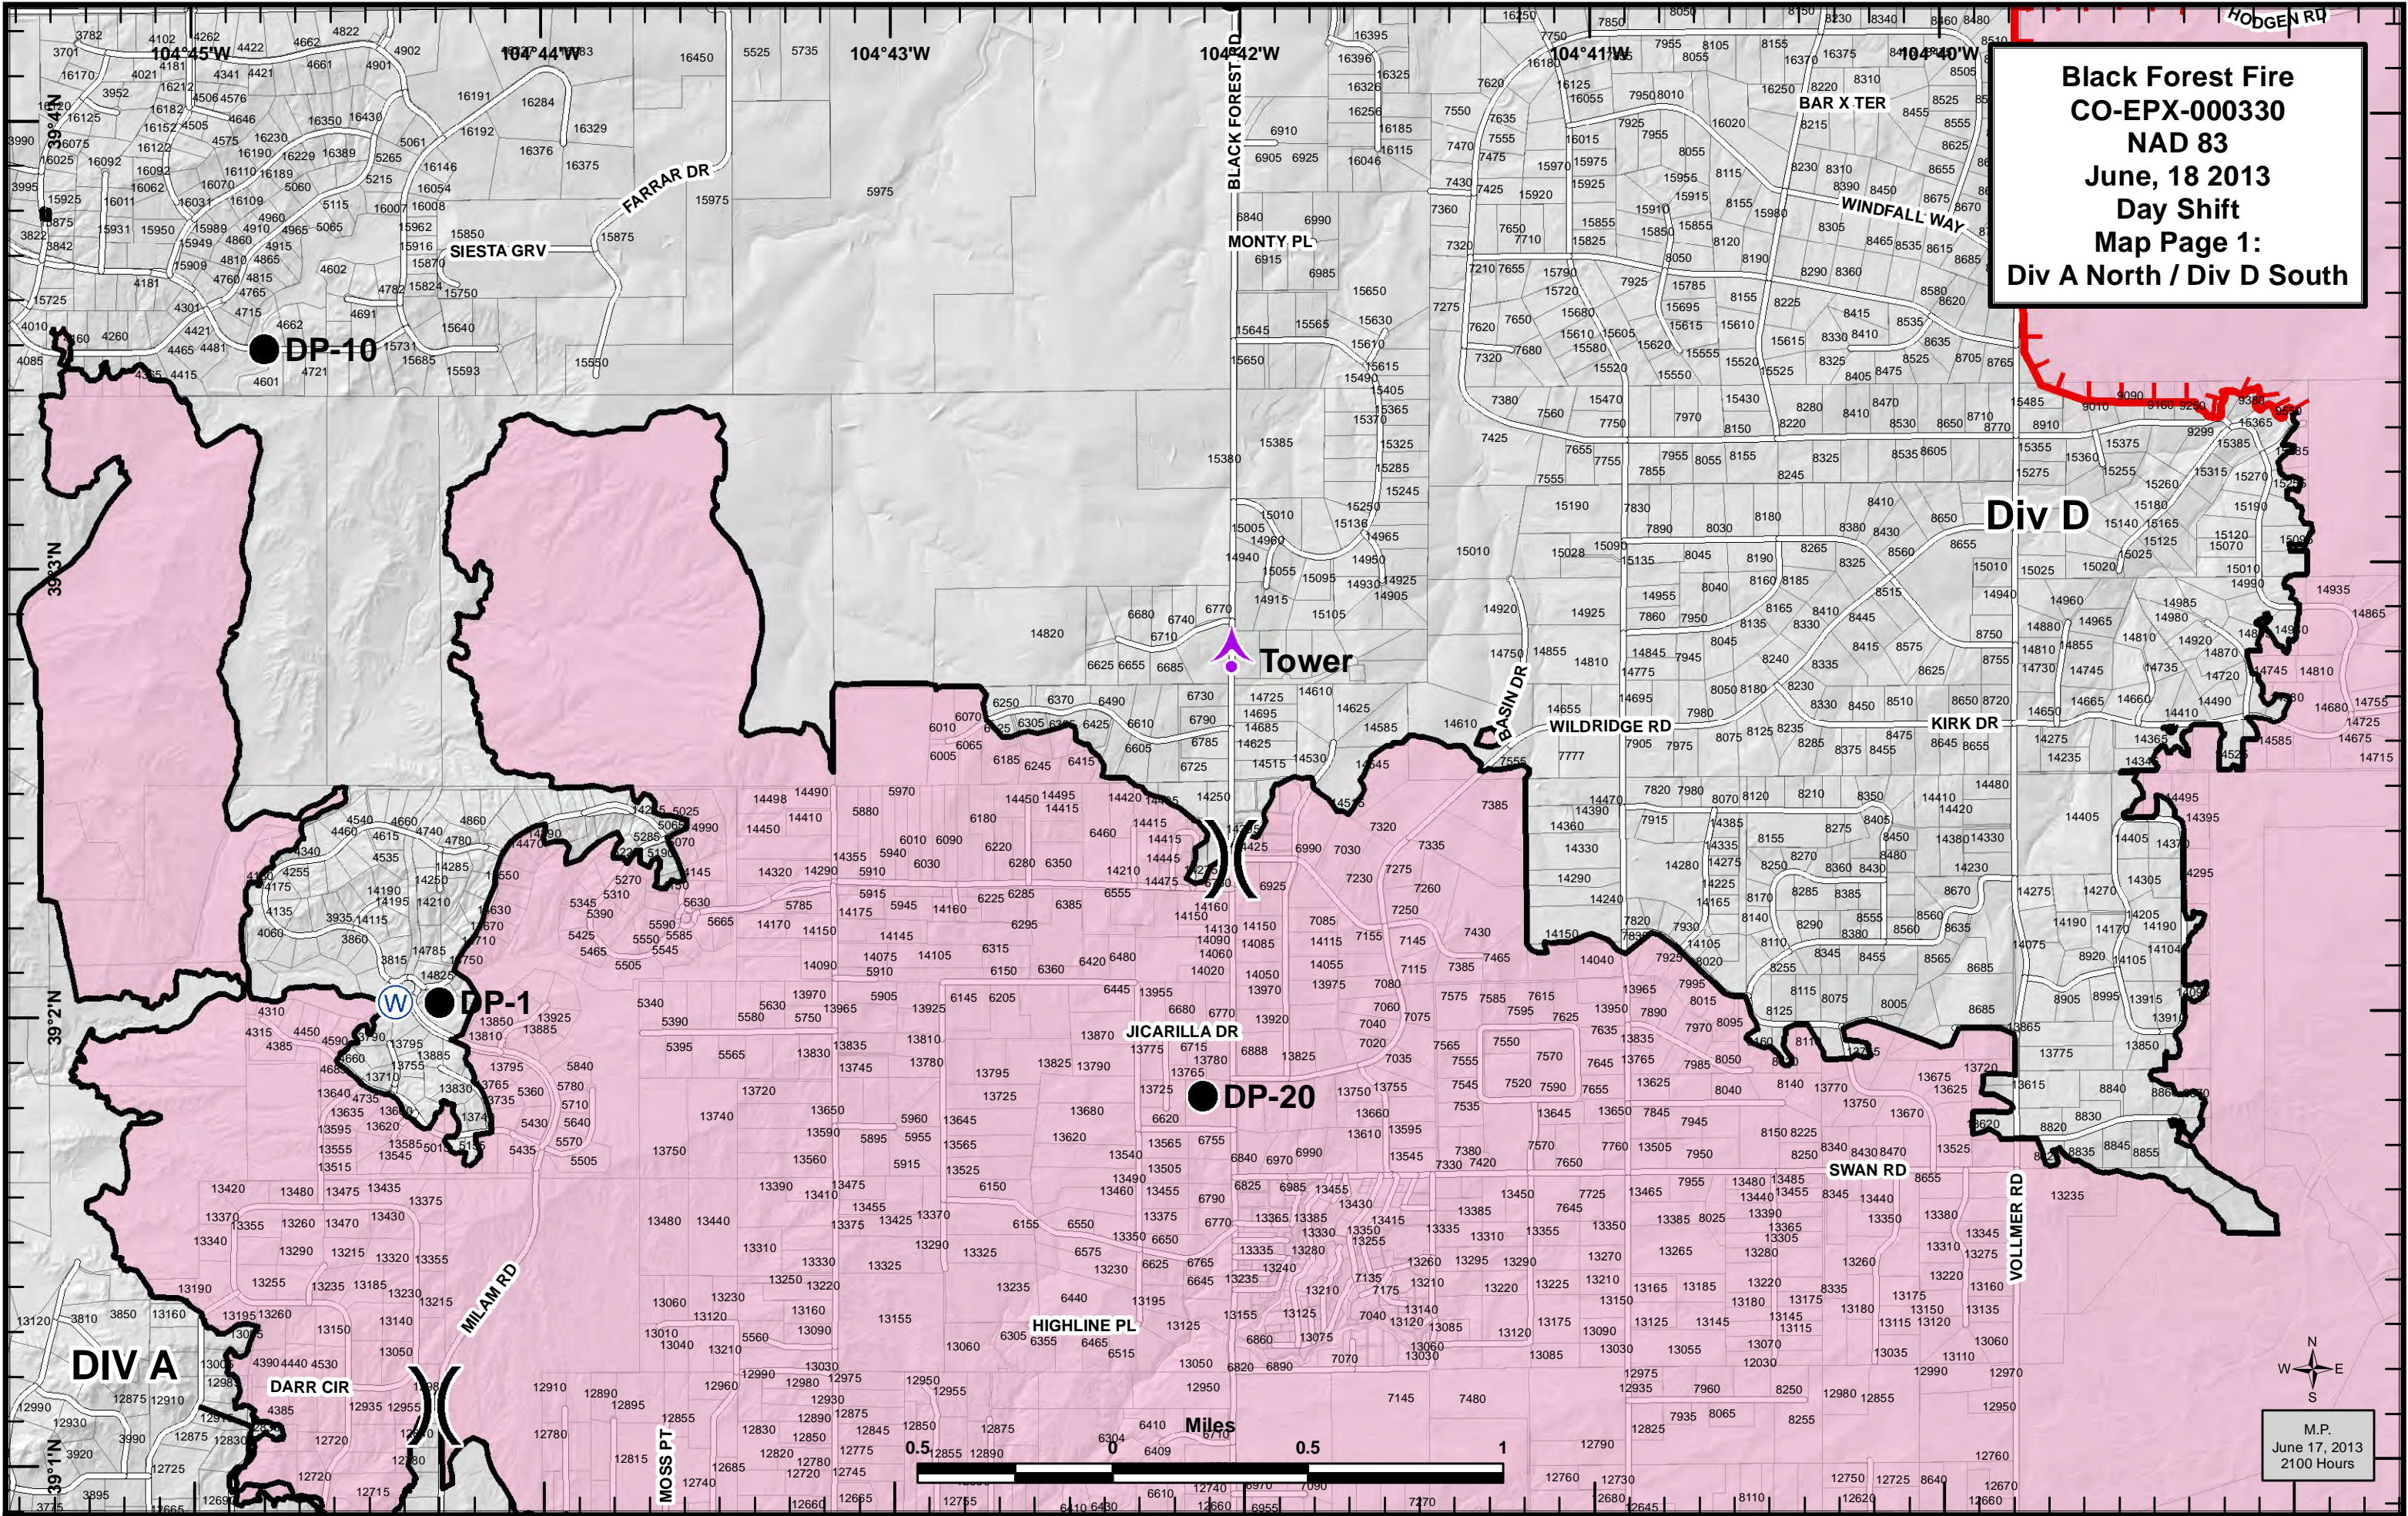

Black Forest Fire
CO-EPX-000330
NAD 83
June, 18 2013
Day Shift

Legend

- Division
- Aerial Hazard
- Drop Point
- Water Source
- Staging Area
- Repeater
- Incident Command Post
- Uncontrolled Fire Edge
- Completed Line

M.P.
 June 17, 2013
 2100 Hours

ICP

Miles

**Black Forest Fire
CO-EPX-000330
NAD 83
June, 18 2013
Day Shift
Map Page 1:
Div A North / Div D South**

N
W E
S
M.P.
June 17, 2013
2100 Hours

**Black Forest Fire
CO-EPX-000330
NAD 83
June, 18 2013
Day Shift
Map Page 2:
Div D North / Div K North**

M.P.
June 17, 2013
2100 Hours

**Black Forest Fire
CO-EPX-000330
NAD 83
June, 18 2013
Day Shift
Map Page 3:
Div K Mid**

N
W E
S
M.P.
June 17, 2013
2100 Hours

Black Forest Fire
CO-EPX-000330
NAD 83
June, 18 2013
Day Shift
Map Page 4:
Div K South / Div W

Div K

Div W

Div Z

M.P.
June 17, 2013
2100 Hours

W DS

ODGWICK HTS

Black Forest Fire
CO-EPX-000330
NAD 83
June, 18 2013
Day Shift
Map Page 5:
Div A South / Div Z

M.P.
June 17, 2013
2100 Hours