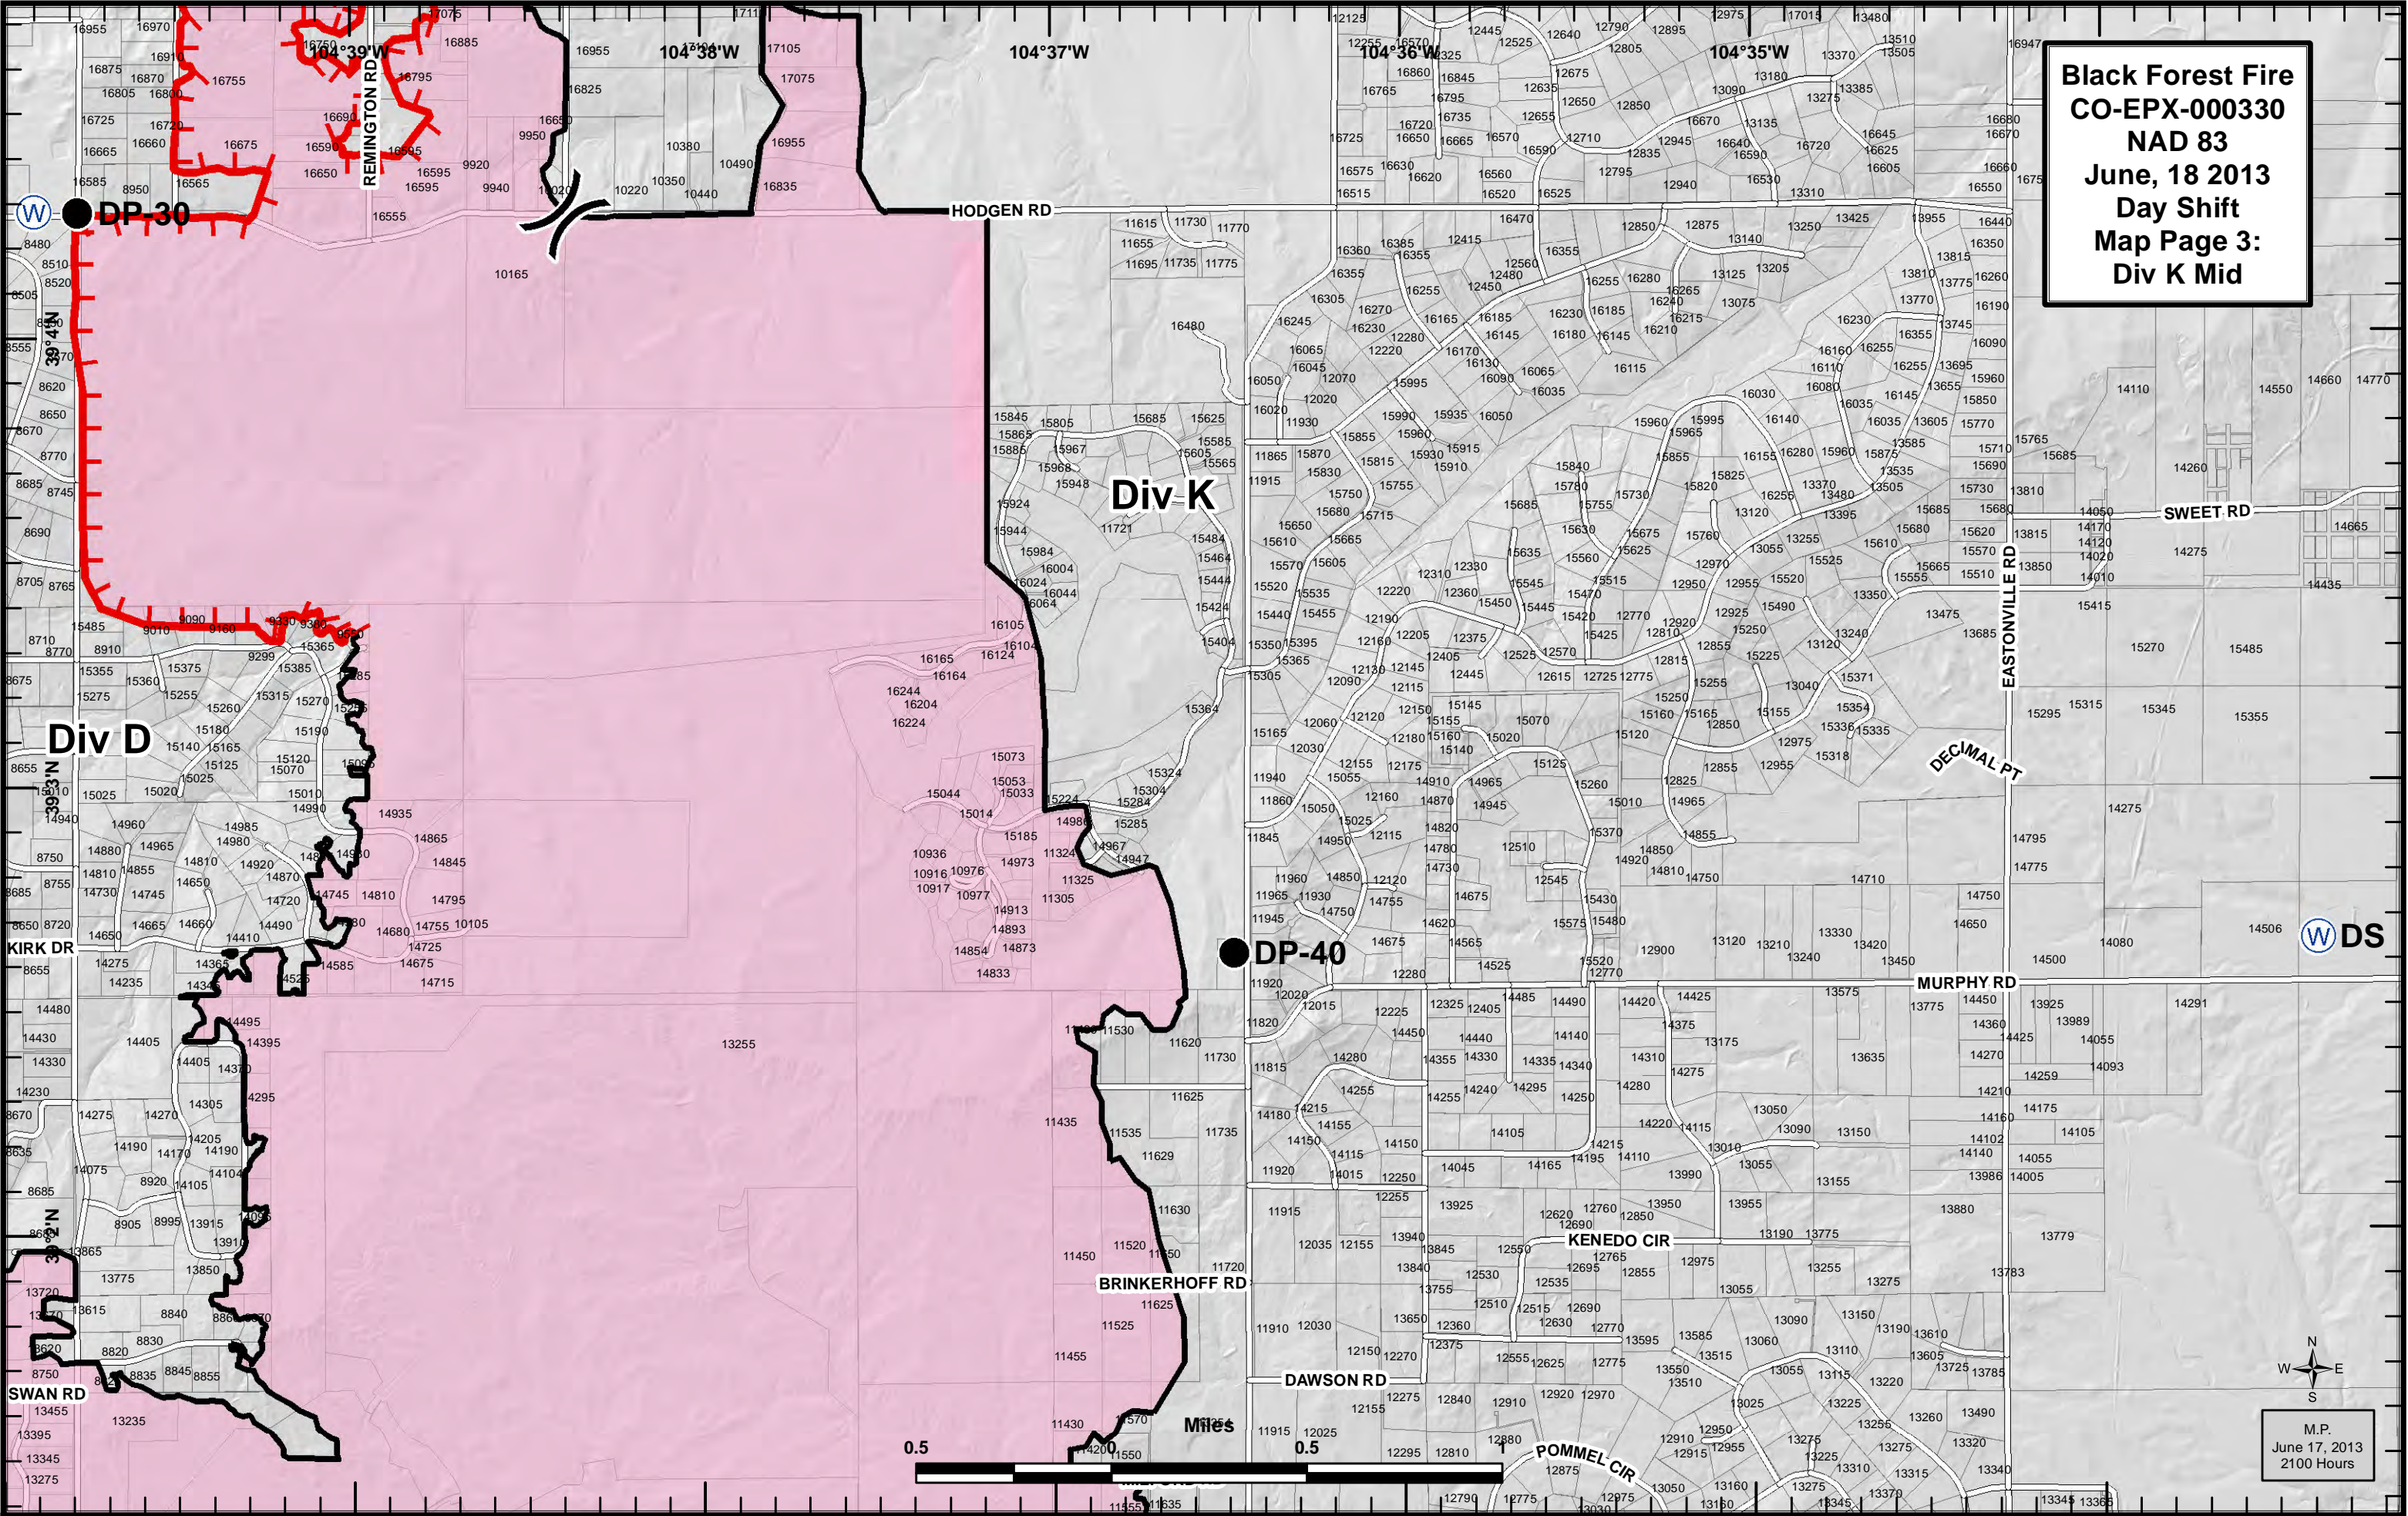

Black Forest Fire
CO-EPX-000330
NAD 83
June, 18 2013
Day Shift

Legend

- Division
- Aerial Hazard
- Drop Point
- Water Source
- Staging Area
- Repeater
- Incident Command Post
- Uncontrolled Fire Edge
- Completed Line

M.P.
 June 17, 2013
 2100 Hours

ICP

Miles

**Black Forest Fire
CO-EPX-000330
NAD 83
June, 18 2013
Day Shift
Map Page 1:
Div A North / Div D South**

N
W E
S
M.P.
June 17, 2013
2100 Hours

**Black Forest Fire
CO-EPX-000330
NAD 83
June, 18 2013
Day Shift
Map Page 2:
Div D North / Div K North**

M.P.
June 17, 2013
2100 Hours

**Black Forest Fire
CO-EPX-000330
NAD 83
June, 18 2013
Day Shift
Map Page 3:
Div K Mid**

N
W E
S
M.P.
June 17, 2013
2100 Hours

Black Forest Fire
CO-EPX-000330
NAD 83
June, 18 2013
Day Shift
Map Page 4:
Div K South / Div W

Div K

Div W

Div Z

M.P.
June 17, 2013
2100 Hours

W DS

ODGWICK HTS

Black Forest Fire
CO-EPX-000330
NAD 83
June, 18 2013
Day Shift
Map Page 5:
Div A South / Div Z

M.P.
June 17, 2013
2100 Hours