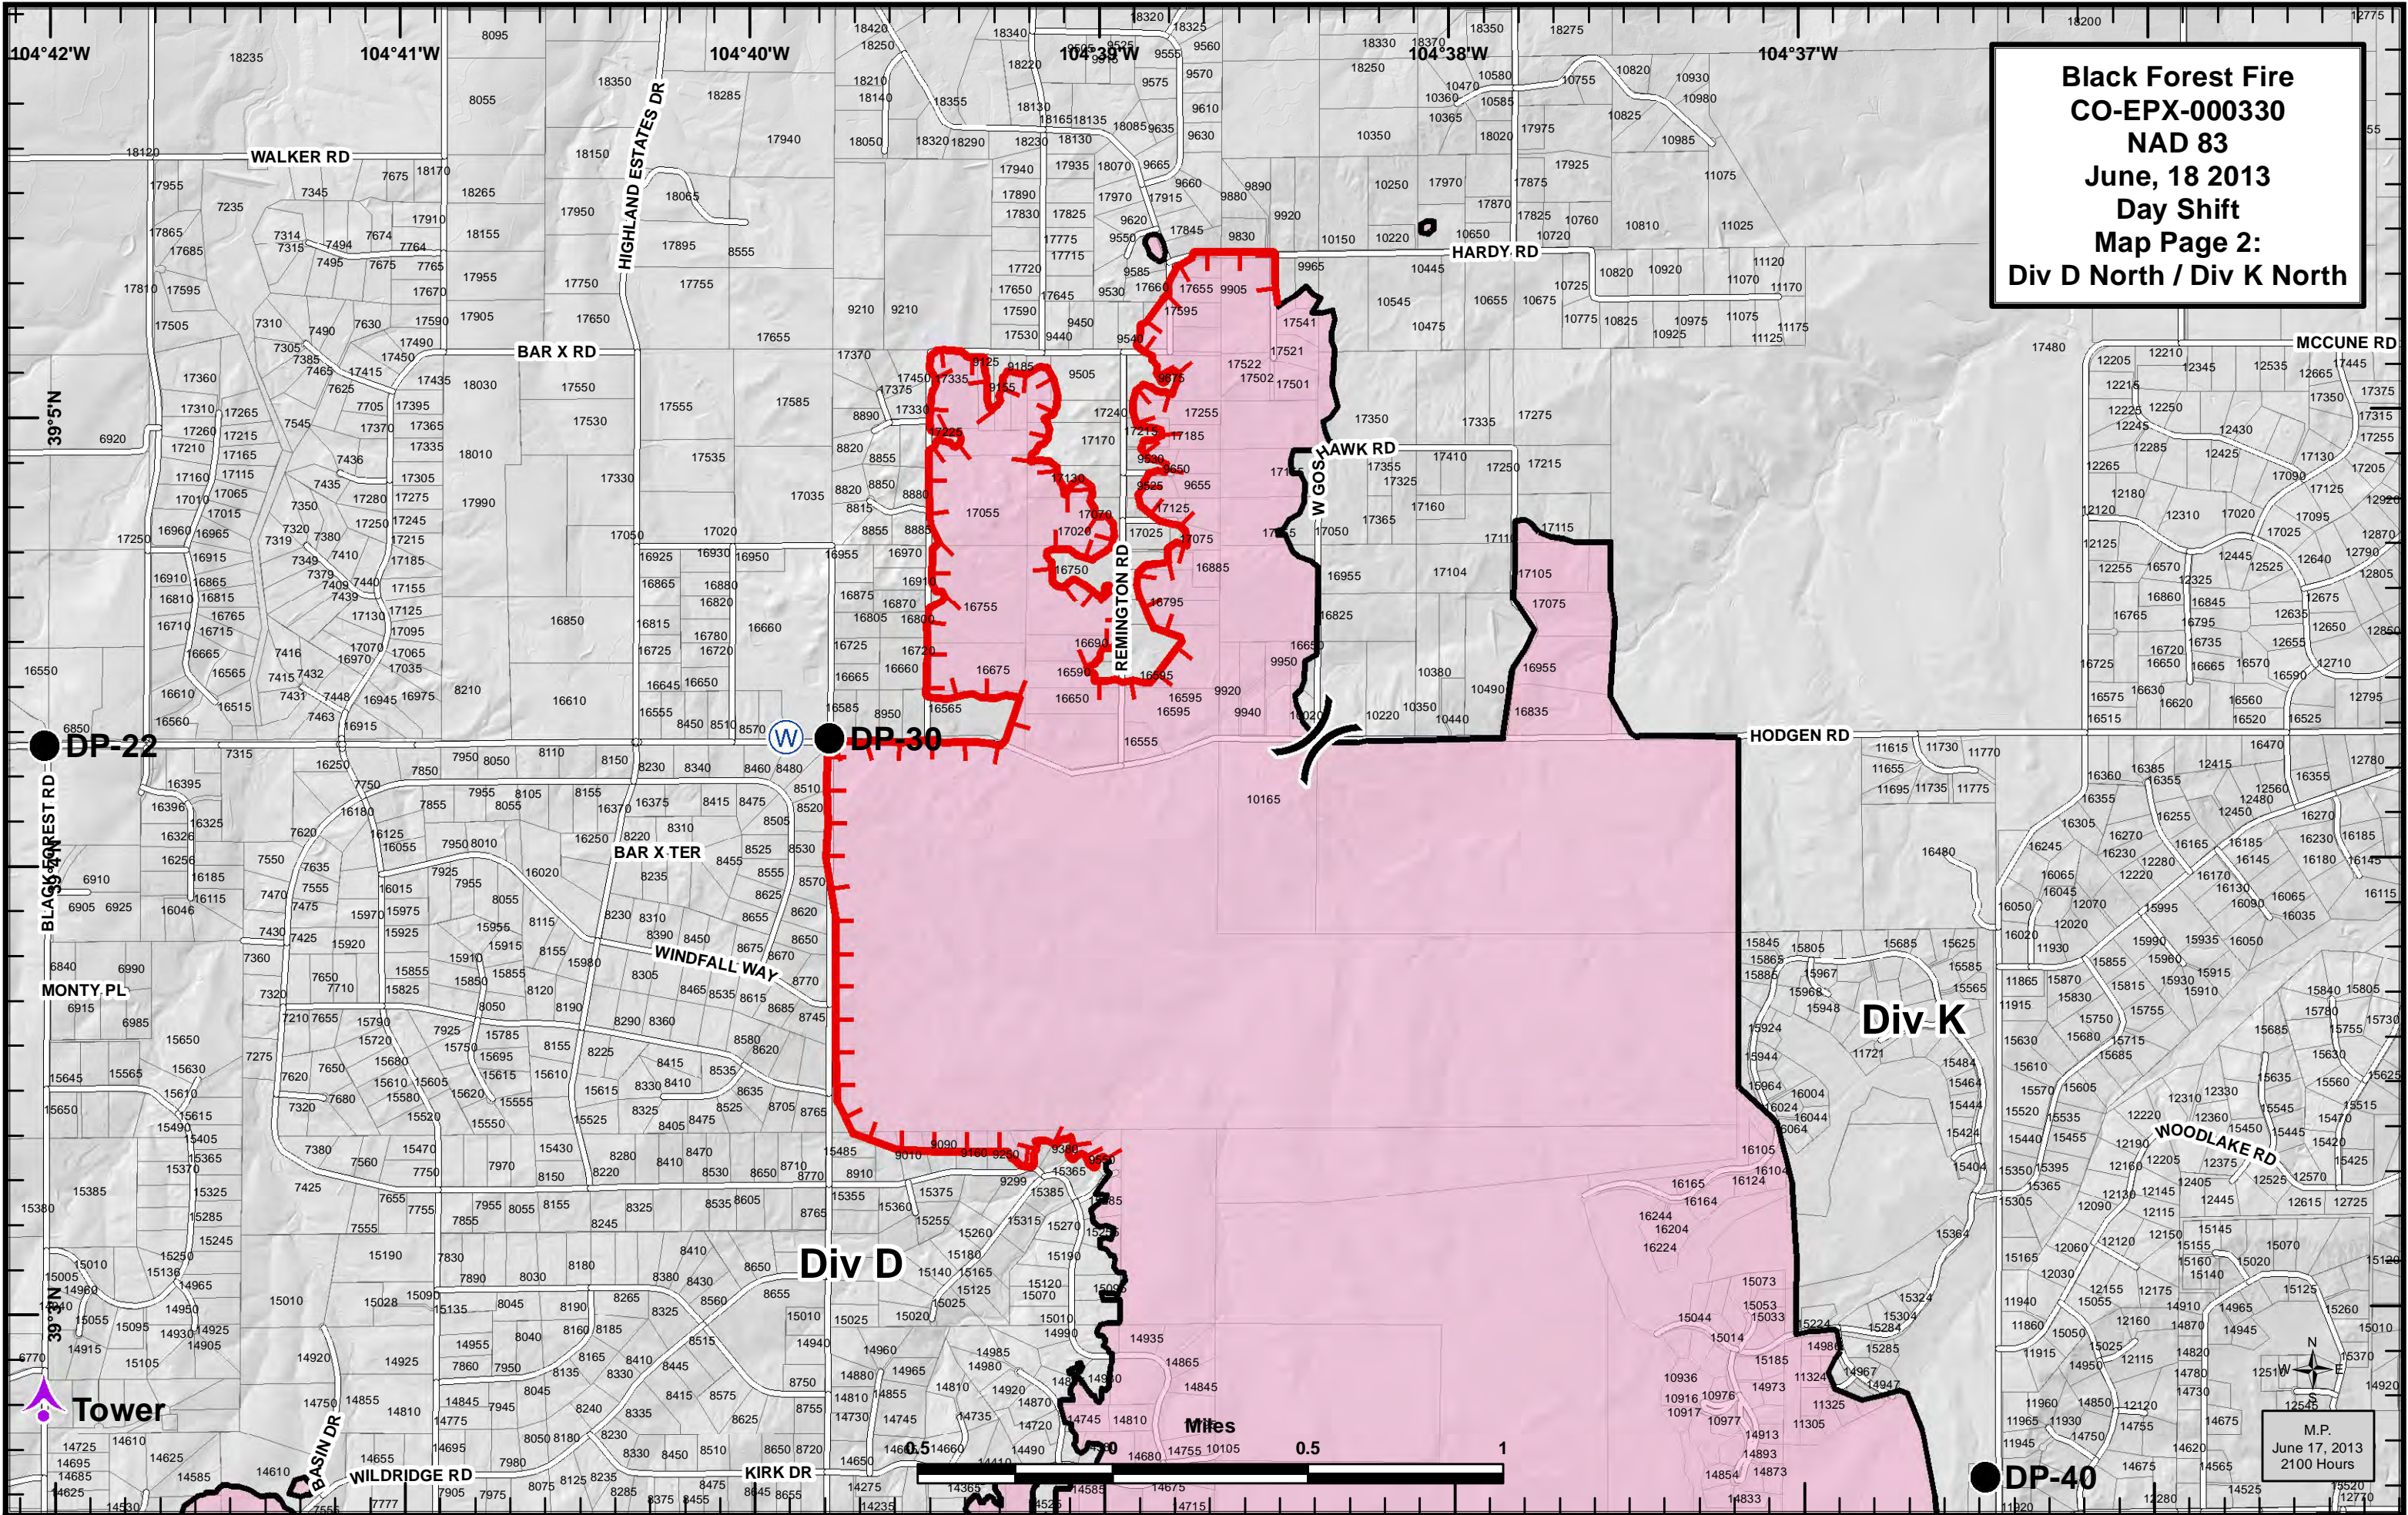

Black Forest Fire
CO-EPX-000330
NAD 83
June, 18 2013
Day Shift

Legend

- Division
- Aerial Hazard
- Drop Point
- Water Source
- Staging Area
- Repeater
- Incident Command Post
- Uncontrolled Fire Edge
- Completed Line

M.P.
 June 17, 2013
 2100 Hours

ICP

Miles

**Black Forest Fire
CO-EPX-000330
NAD 83
June, 18 2013
Day Shift
Map Page 1:
Div A North / Div D South**

N
W E
S
M.P.
June 17, 2013
2100 Hours

**Black Forest Fire
CO-EPX-000330
NAD 83
June, 18 2013
Day Shift
Map Page 2:
Div D North / Div K North**

M.P.
June 17, 2013
2100 Hours

**Black Forest Fire
CO-EPX-000330
NAD 83
June, 18 2013
Day Shift
Map Page 3:
Div K Mid**

N
W E
S
M.P.
June 17, 2013
2100 Hours

Black Forest Fire
CO-EPX-000330
NAD 83
June, 18 2013
Day Shift
Map Page 4:
Div K South / Div W

Div K

Div W

Div Z

M.P.
June 17, 2013
2100 Hours

W DS

ODGWICK HTS

Black Forest Fire
CO-EPX-000330
NAD 83
June, 18 2013
Day Shift
Map Page 5:
Div A South / Div Z

M.P.
June 17, 2013
2100 Hours