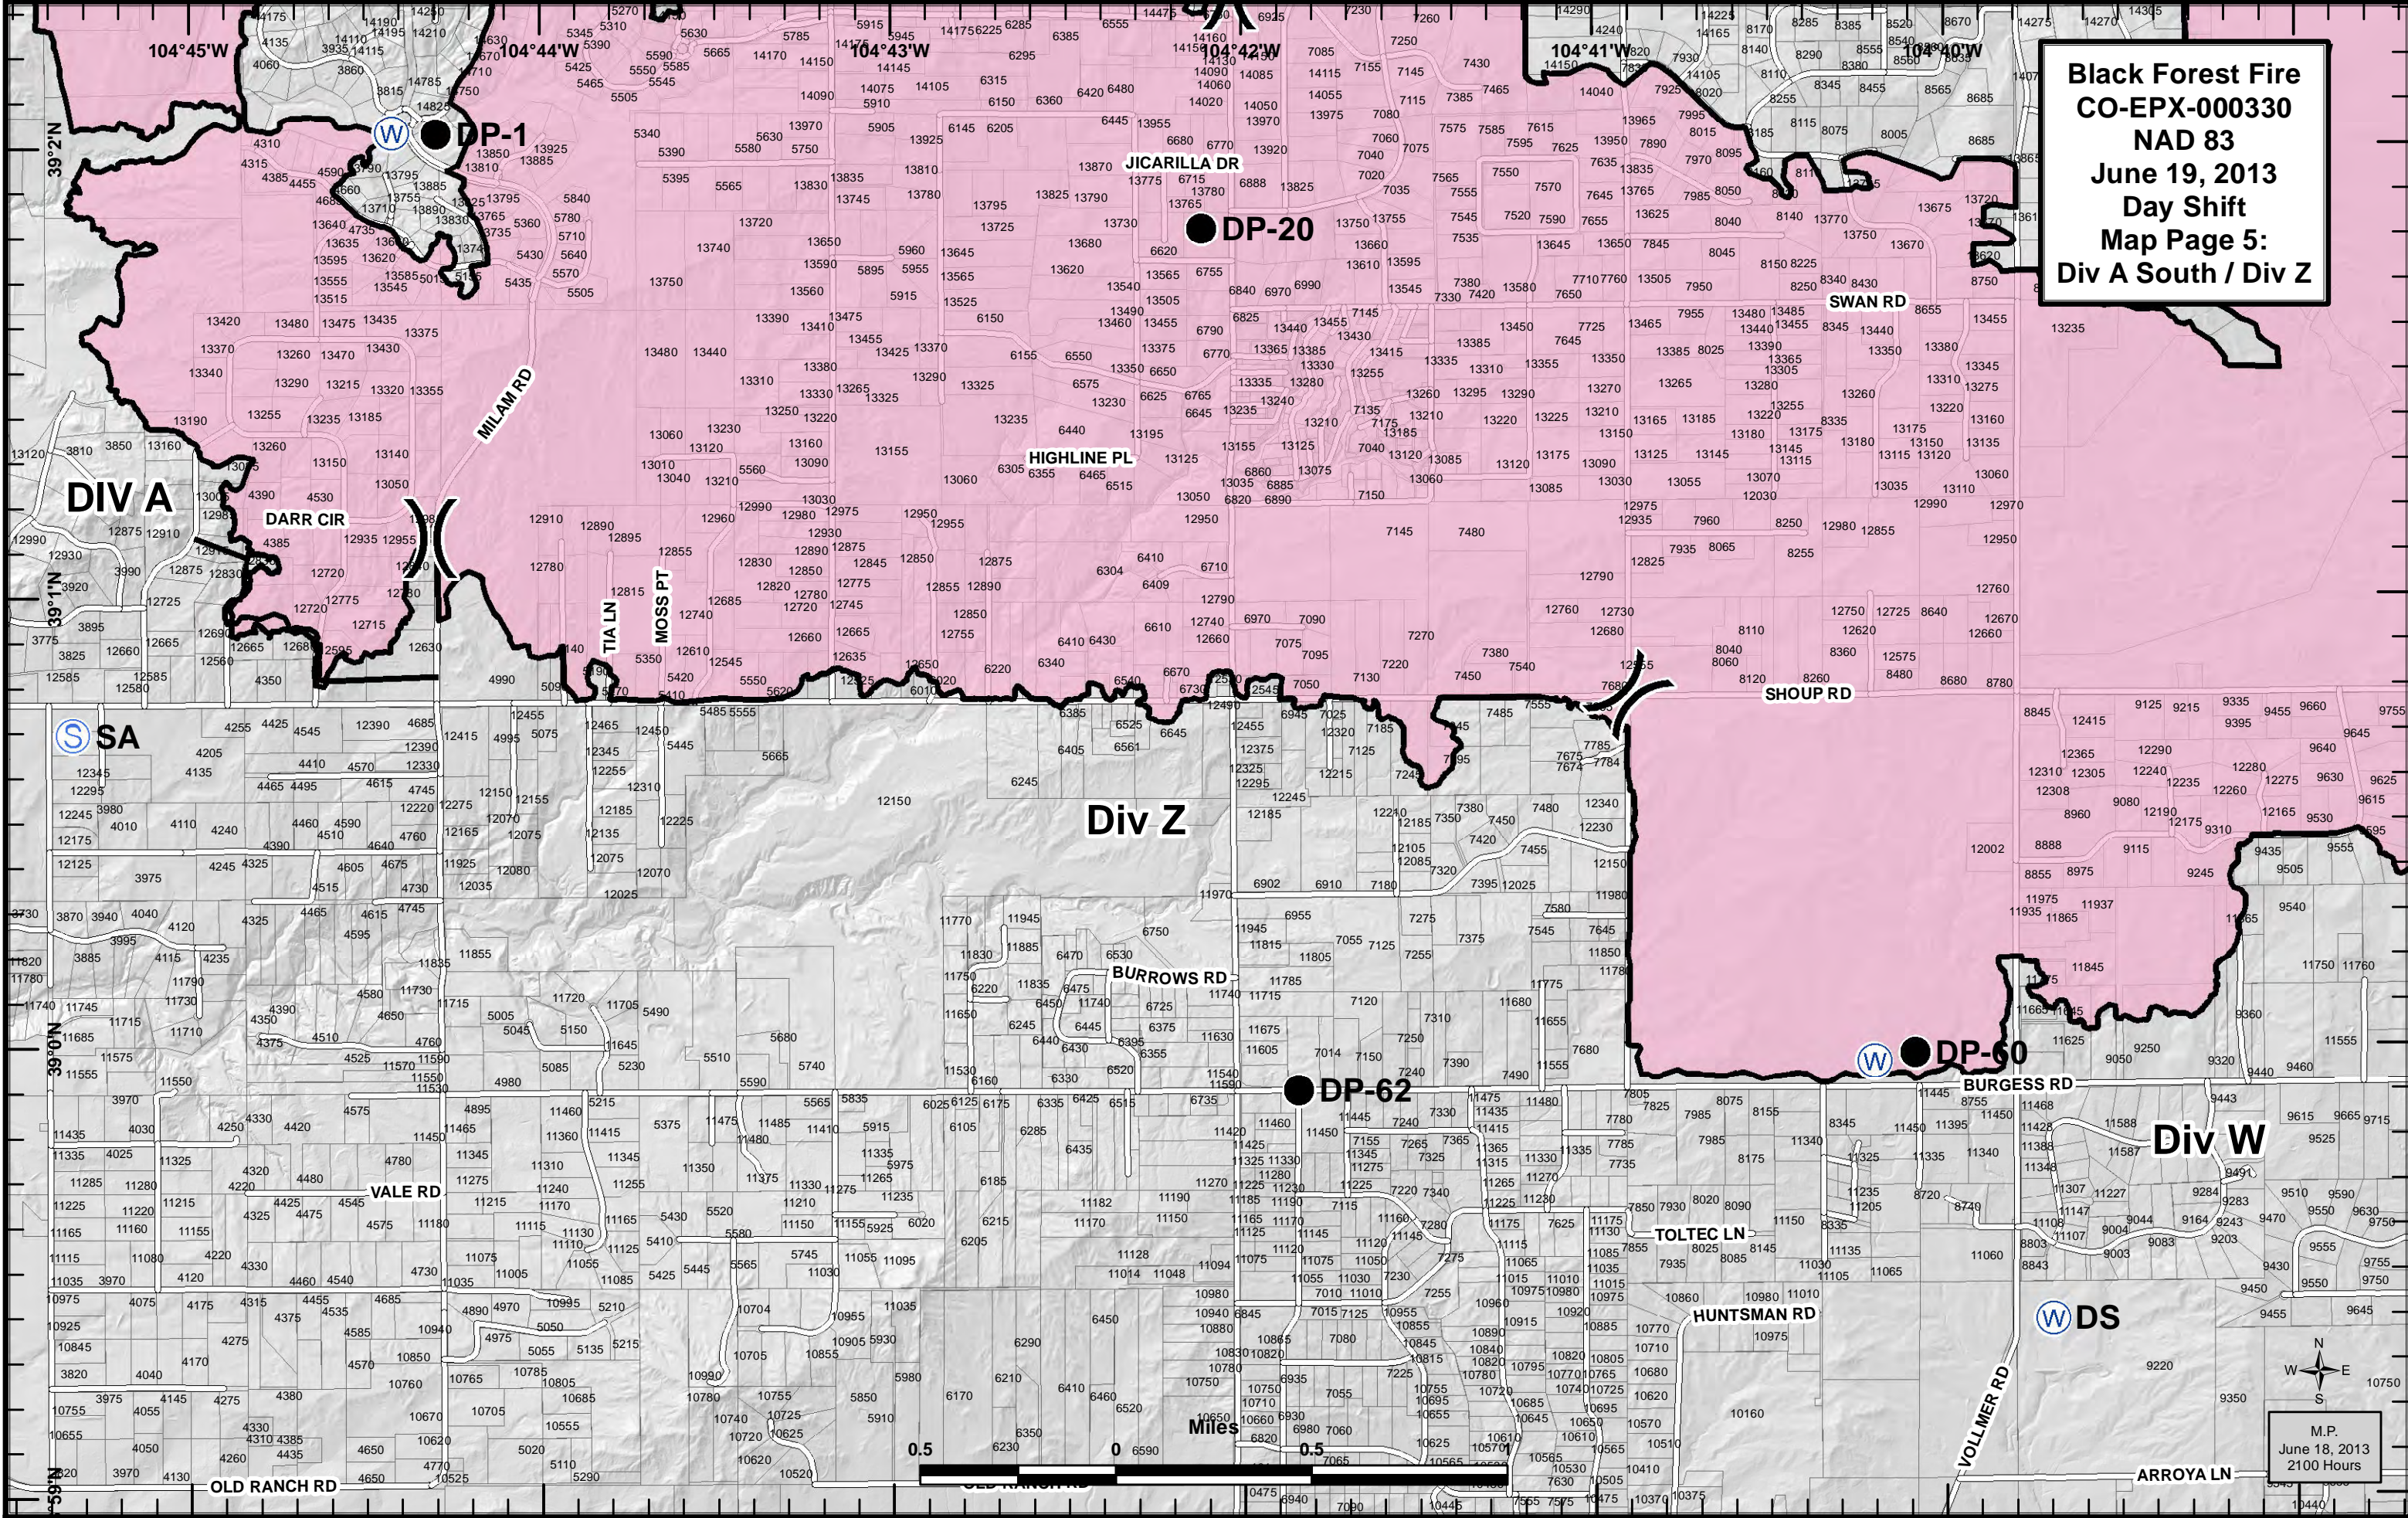

**Black Forest Fire  
CO-EPX-000330  
NAD 83  
June 19, 2013  
Day Shift  
Map Page 2:  
Div D North / Div K North**

**Div-K**

**Div D**

Miles

0.5

0.5

1

M.P.  
June 18, 2013  
2100 Hours

**Black Forest Fire  
CO-EPX-000330  
NAD 83  
June 19, 2013  
Day Shift  
Map Page 3:  
Div K Mid**

N  
W E  
S  
M.P.  
June 18, 2013  
2100 Hours

**Black Forest Fire  
CO-EPX-000330  
NAD 83  
June 19, 2013  
Day Shift  
Map Page 4:  
Div K South / Div W**

**Div K**

**Div W**

**Div Z**

**DS**

**DP-20**

**DP-60**

**M.P.  
June 18, 2013  
2100 Hours**

**Black Forest Fire**  
**CO-EPX-000330**  
**NAD 83**  
**June 19, 2013**  
**Day Shift**  
**Map Page 5:**  
**Div A South / Div Z**

M.P.  
June 18, 2013  
2100 Hours