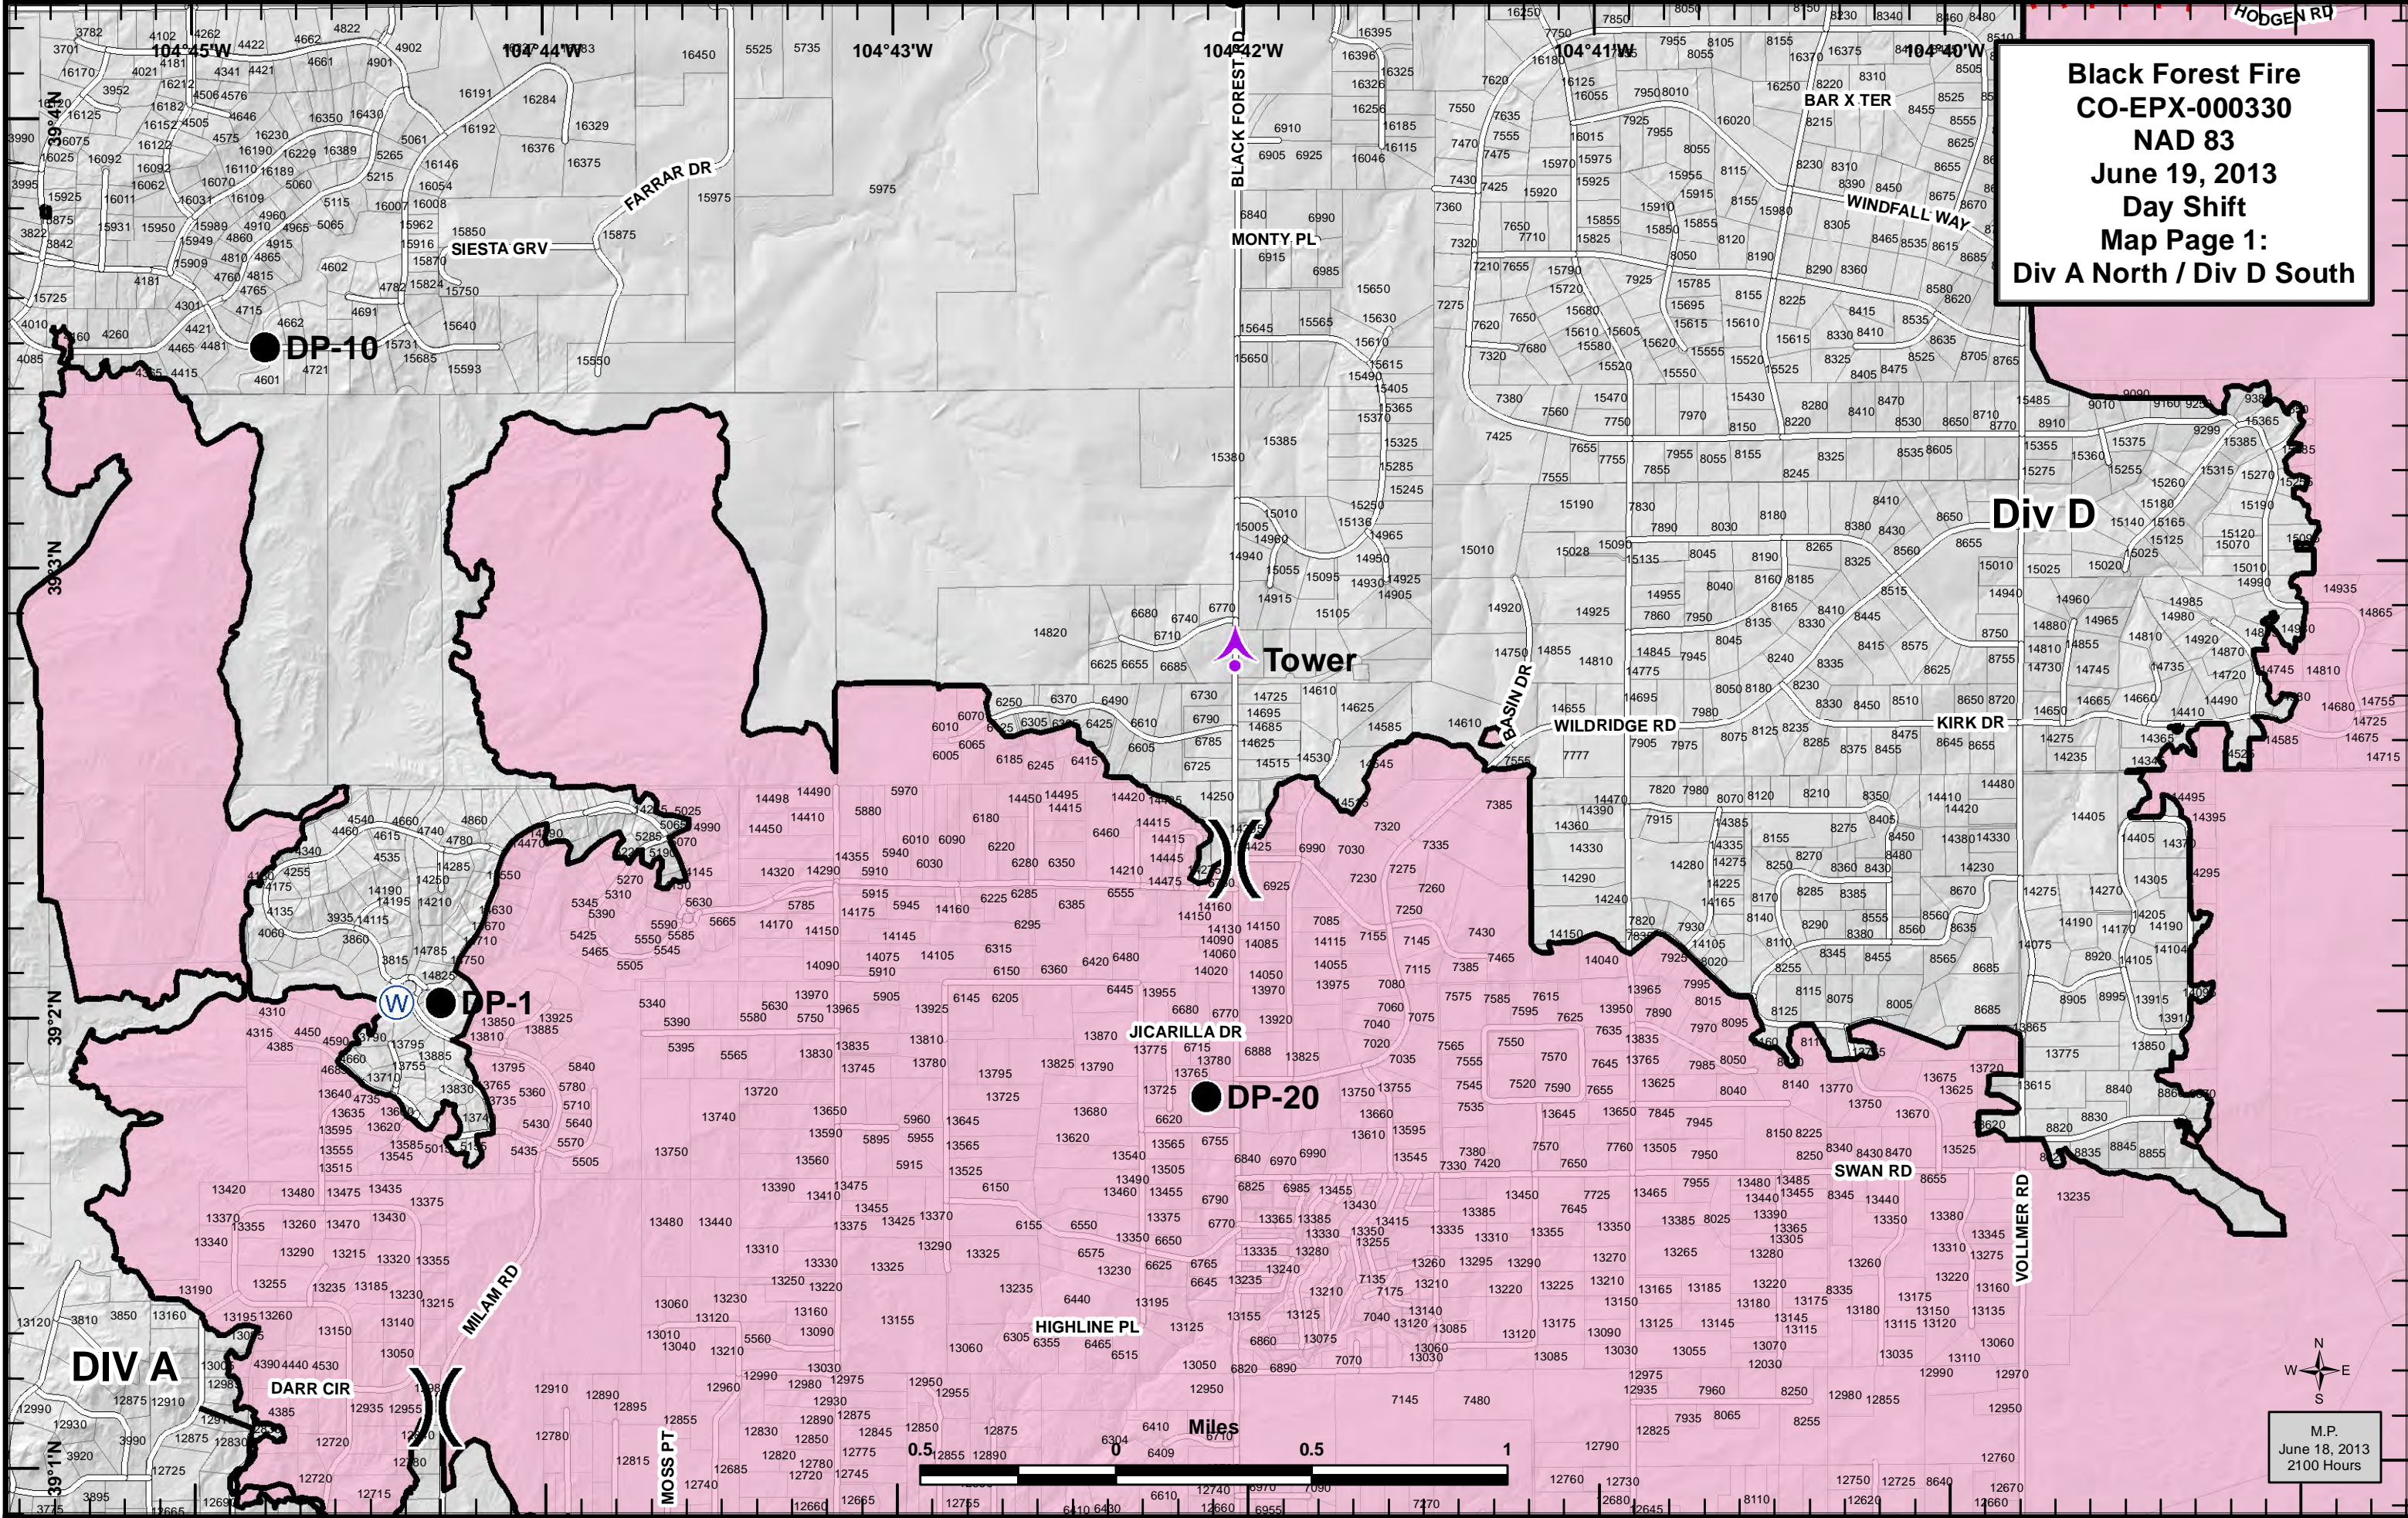

**Black Forest Fire**  
**CO-EPX-000330**  
**NAD 83**  
**June 19, 2013**  
**Day Shift**

**Legend**

- Division
- Aerial Hazard
- Drop Point
- Water Source
- Staging Area
- Repeater
- Incident Command Post
- Uncontrolled Fire Edge
- Completed Line

M.P.  
 June 18, 2013  
 2100 Hours

**ICP**

Miles

**Black Forest Fire  
CO-EPX-000330  
NAD 83  
June 19, 2013  
Day Shift  
Map Page 1:  
Div A North / Div D South**

**M.P.  
June 18, 2013  
2100 Hours**

**Black Forest Fire  
CO-EPX-000330  
NAD 83  
June 19, 2013  
Day Shift  
Map Page 2:  
Div D North / Div K North**

**Div-K**

**Div D**

Miles

0.5

0.5

1

M.P.  
June 18, 2013  
2100 Hours

**Black Forest Fire  
CO-EPX-000330  
NAD 83  
June 19, 2013  
Day Shift  
Map Page 3:  
Div K Mid**

N  
W E  
S  
M.P.  
June 18, 2013  
2100 Hours

**Black Forest Fire  
CO-EPX-000330  
NAD 83  
June 19, 2013  
Day Shift  
Map Page 4:  
Div K South / Div W**