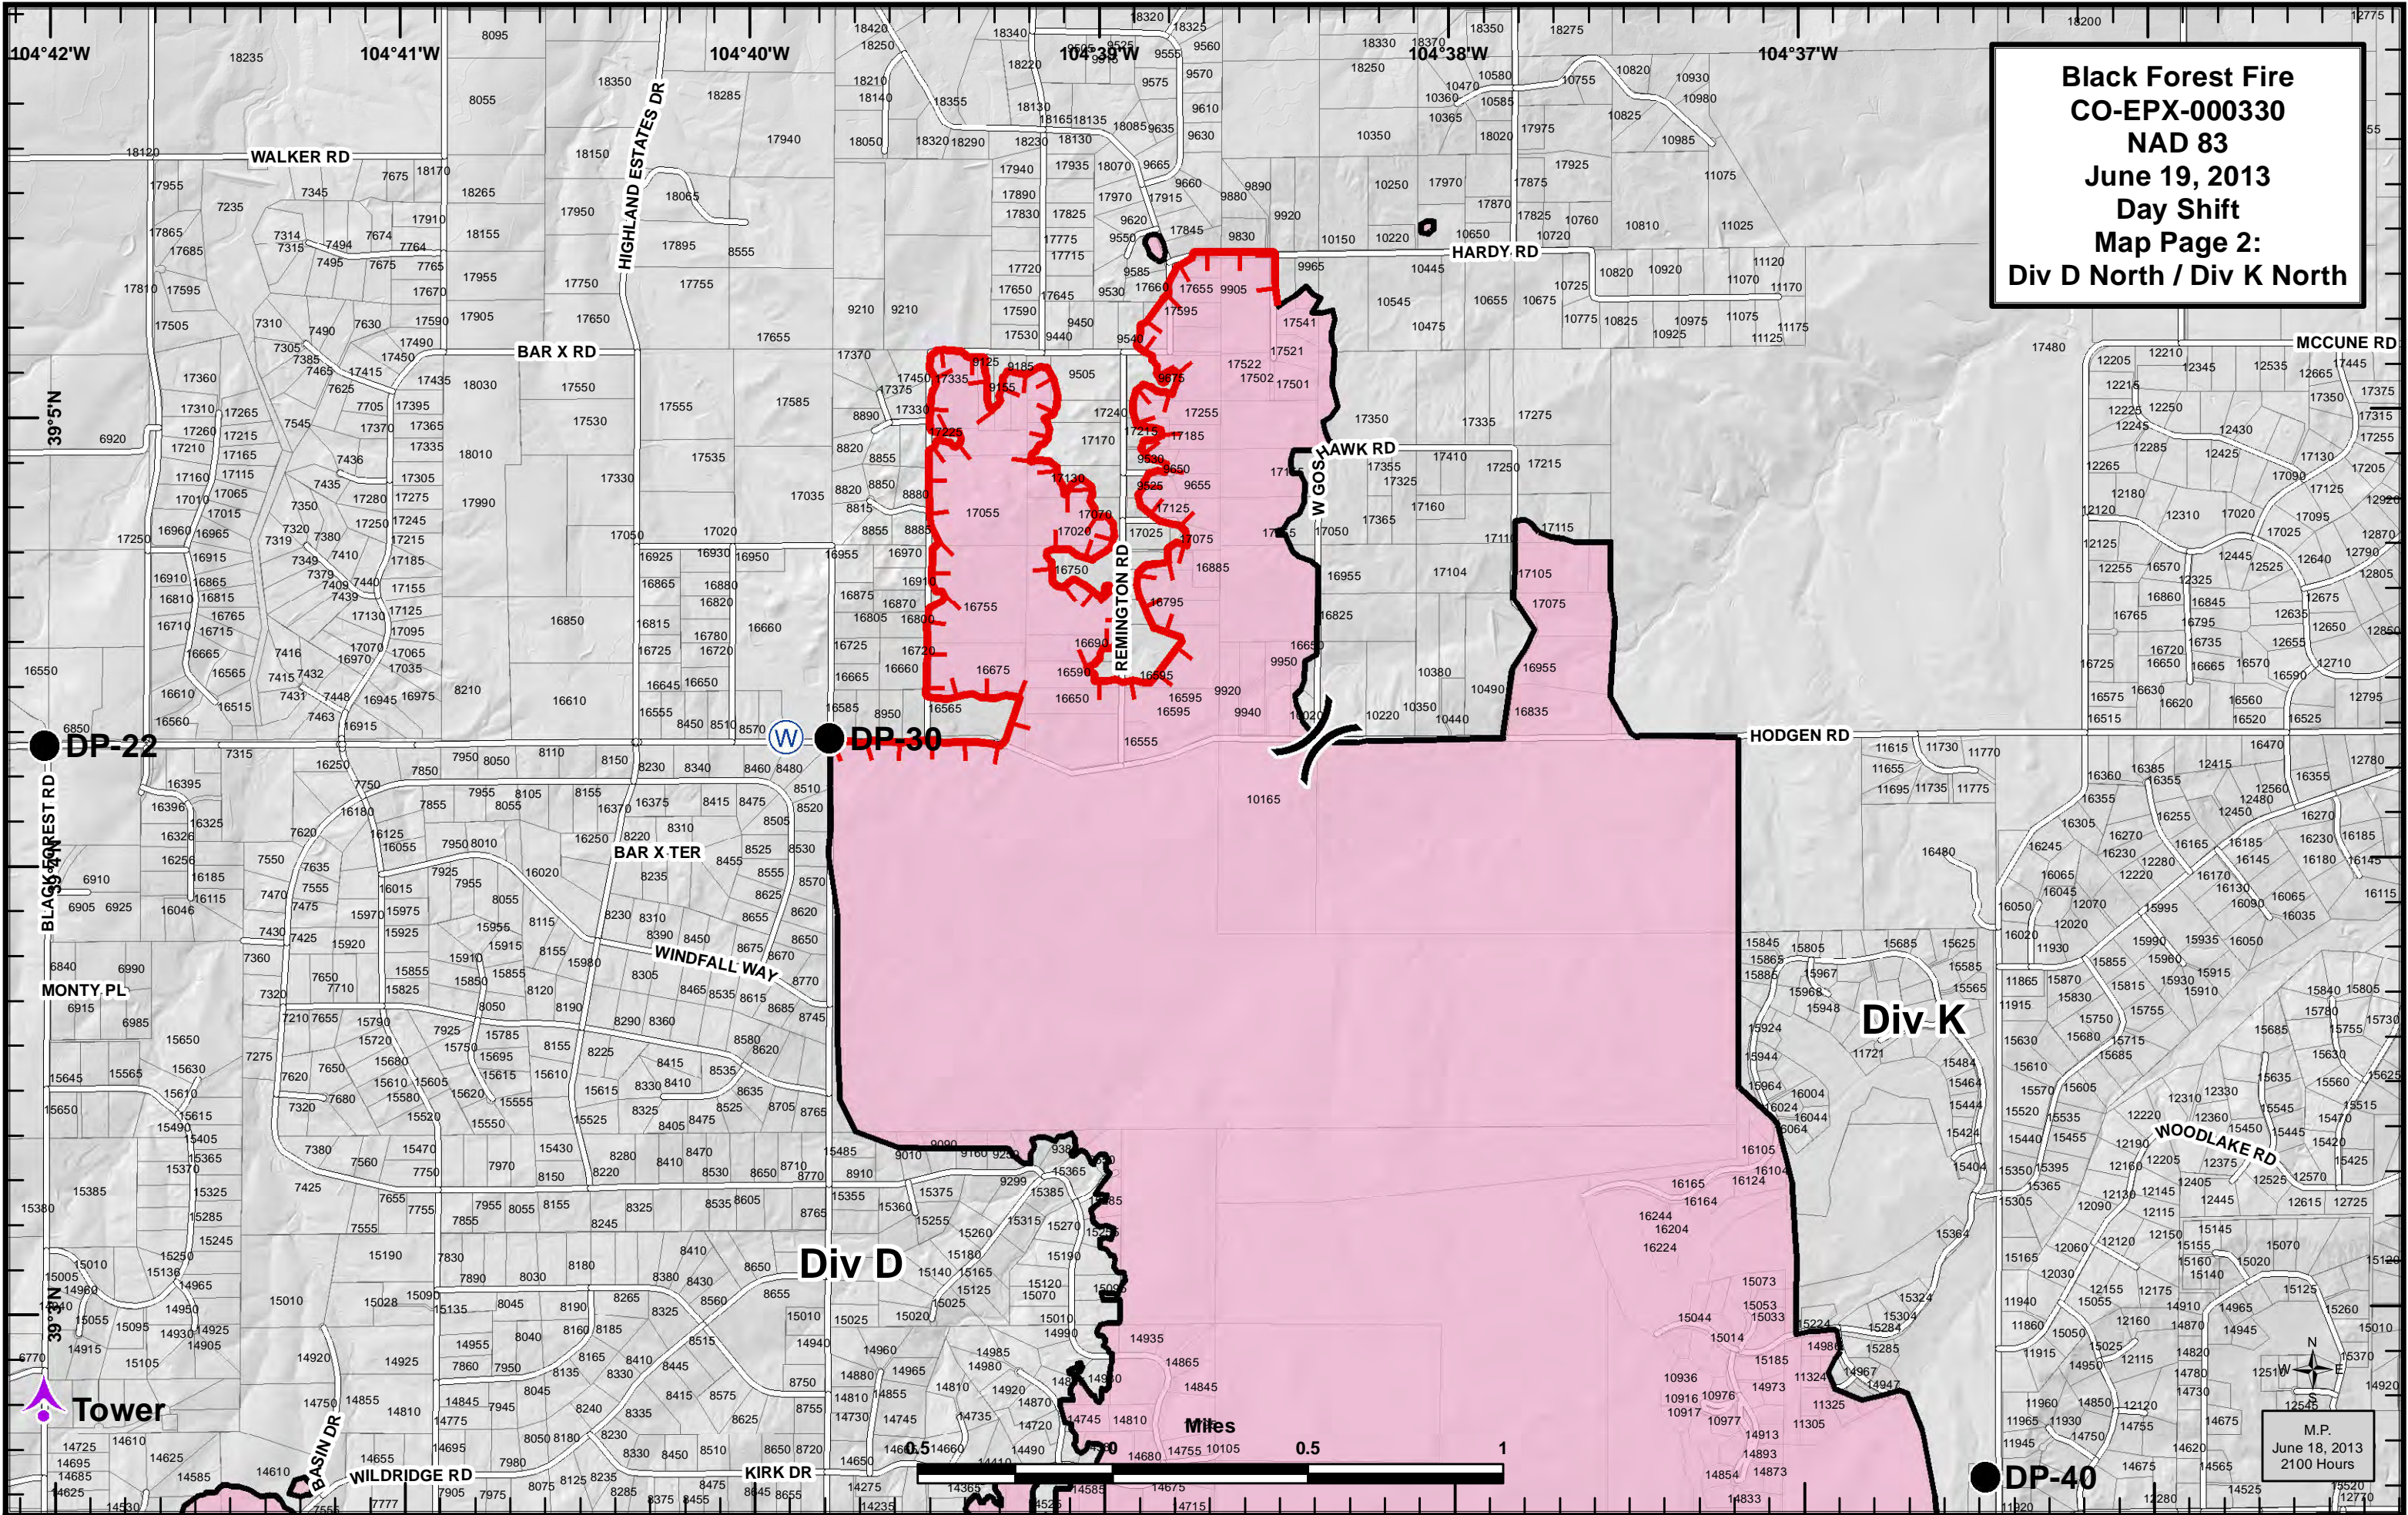

**Black Forest Fire**  
**CO-EPX-000330**  
**NAD 83**  
**June 19, 2013**  
**Day Shift**

**Legend**

- Division
- Aerial Hazard
- Drop Point
- Water Source
- Staging Area
- Repeater
- Incident Command Post
- Uncontrolled Fire Edge
- Completed Line

M.P.  
 June 18, 2013  
 2100 Hours

**ICP**

Miles

**Black Forest Fire  
CO-EPX-000330  
NAD 83  
June 19, 2013  
Day Shift  
Map Page 1:  
Div A North / Div D South**

**M.P.  
June 18, 2013  
2100 Hours**

**Black Forest Fire  
CO-EPX-000330  
NAD 83  
June 19, 2013  
Day Shift  
Map Page 2:  
Div D North / Div K North**

**Div-K**

**Div D**

Miles

0.5

0.5

1

M.P.  
June 18, 2013  
2100 Hours

**Div K**

**Div W**

**Div Z**

**DS**

**DP-20**

**DP-60**

**M.P.  
June 18, 2013  
2100 Hours**

**Black Forest Fire**  
**CO-EPX-000330**  
**NAD 83**  
**June 19, 2013**  
**Day Shift**  
**Map Page 5:**  
**Div A South / Div Z**