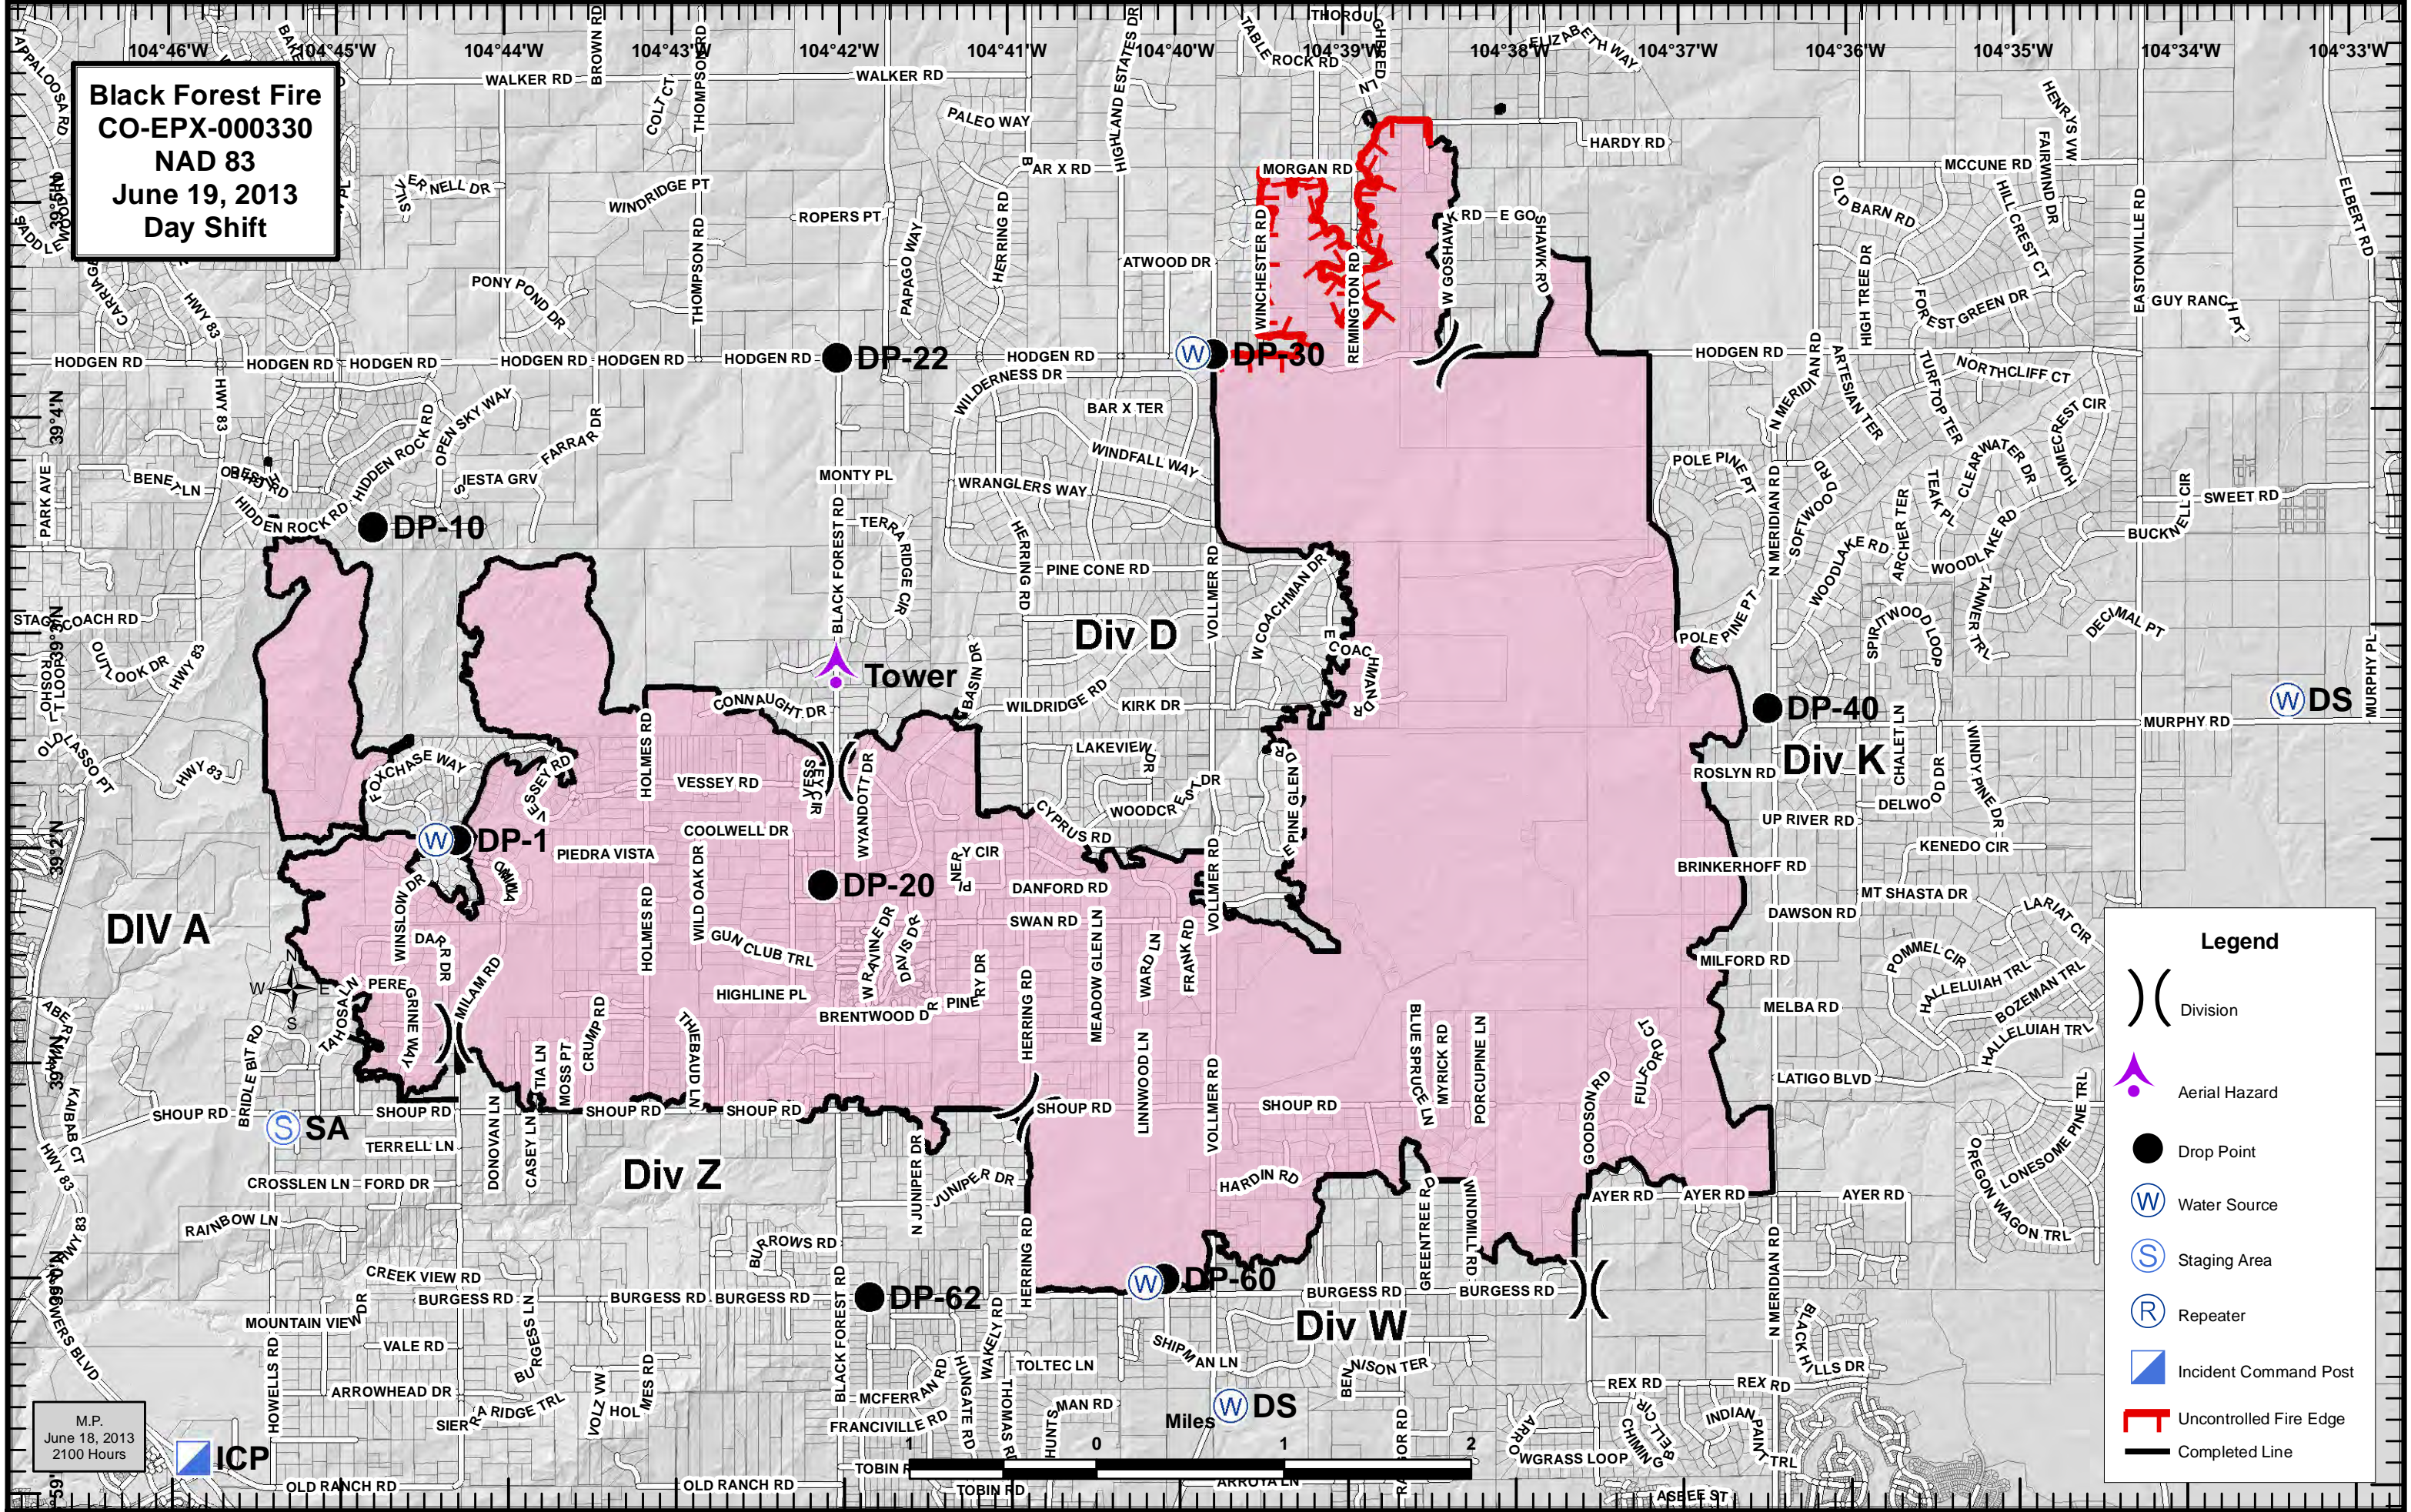

**Black Forest Fire**  
**CO-EPX-000330**  
**NAD 83**  
**June 19, 2013**  
**Day Shift**

**Legend**

- Division
- Aerial Hazard
- Drop Point
- Water Source
- Staging Area
- Repeater
- Incident Command Post
- Uncontrolled Fire Edge
- Completed Line

M.P.  
 June 18, 2013  
 2100 Hours

**ICP**

Miles

**Black Forest Fire  
CO-EPX-000330  
NAD 83  
June 19, 2013  
Day Shift  
Map Page 1:  
Div A North / Div D South**

**M.P.  
June 18, 2013  
2100 Hours**

**Black Forest Fire  
CO-EPX-000330  
NAD 83  
June 19, 2013  
Day Shift  
Map Page 2:  
Div D North / Div K North**

**Div-K**

**Div D**

Miles

0.5

0.5

1

M.P.  
June 18, 2013  
2100 Hours

**Div K**

**Div W**

**Div Z**

**DS**

**DP-20**

**DP-60**

**M.P.  
June 18, 2013  
2100 Hours**

**Black Forest Fire**  
**CO-EPX-000330**  
**NAD 83**  
**June 19, 2013**  
**Day Shift**  
**Map Page 5:**  
**Div A South / Div Z**