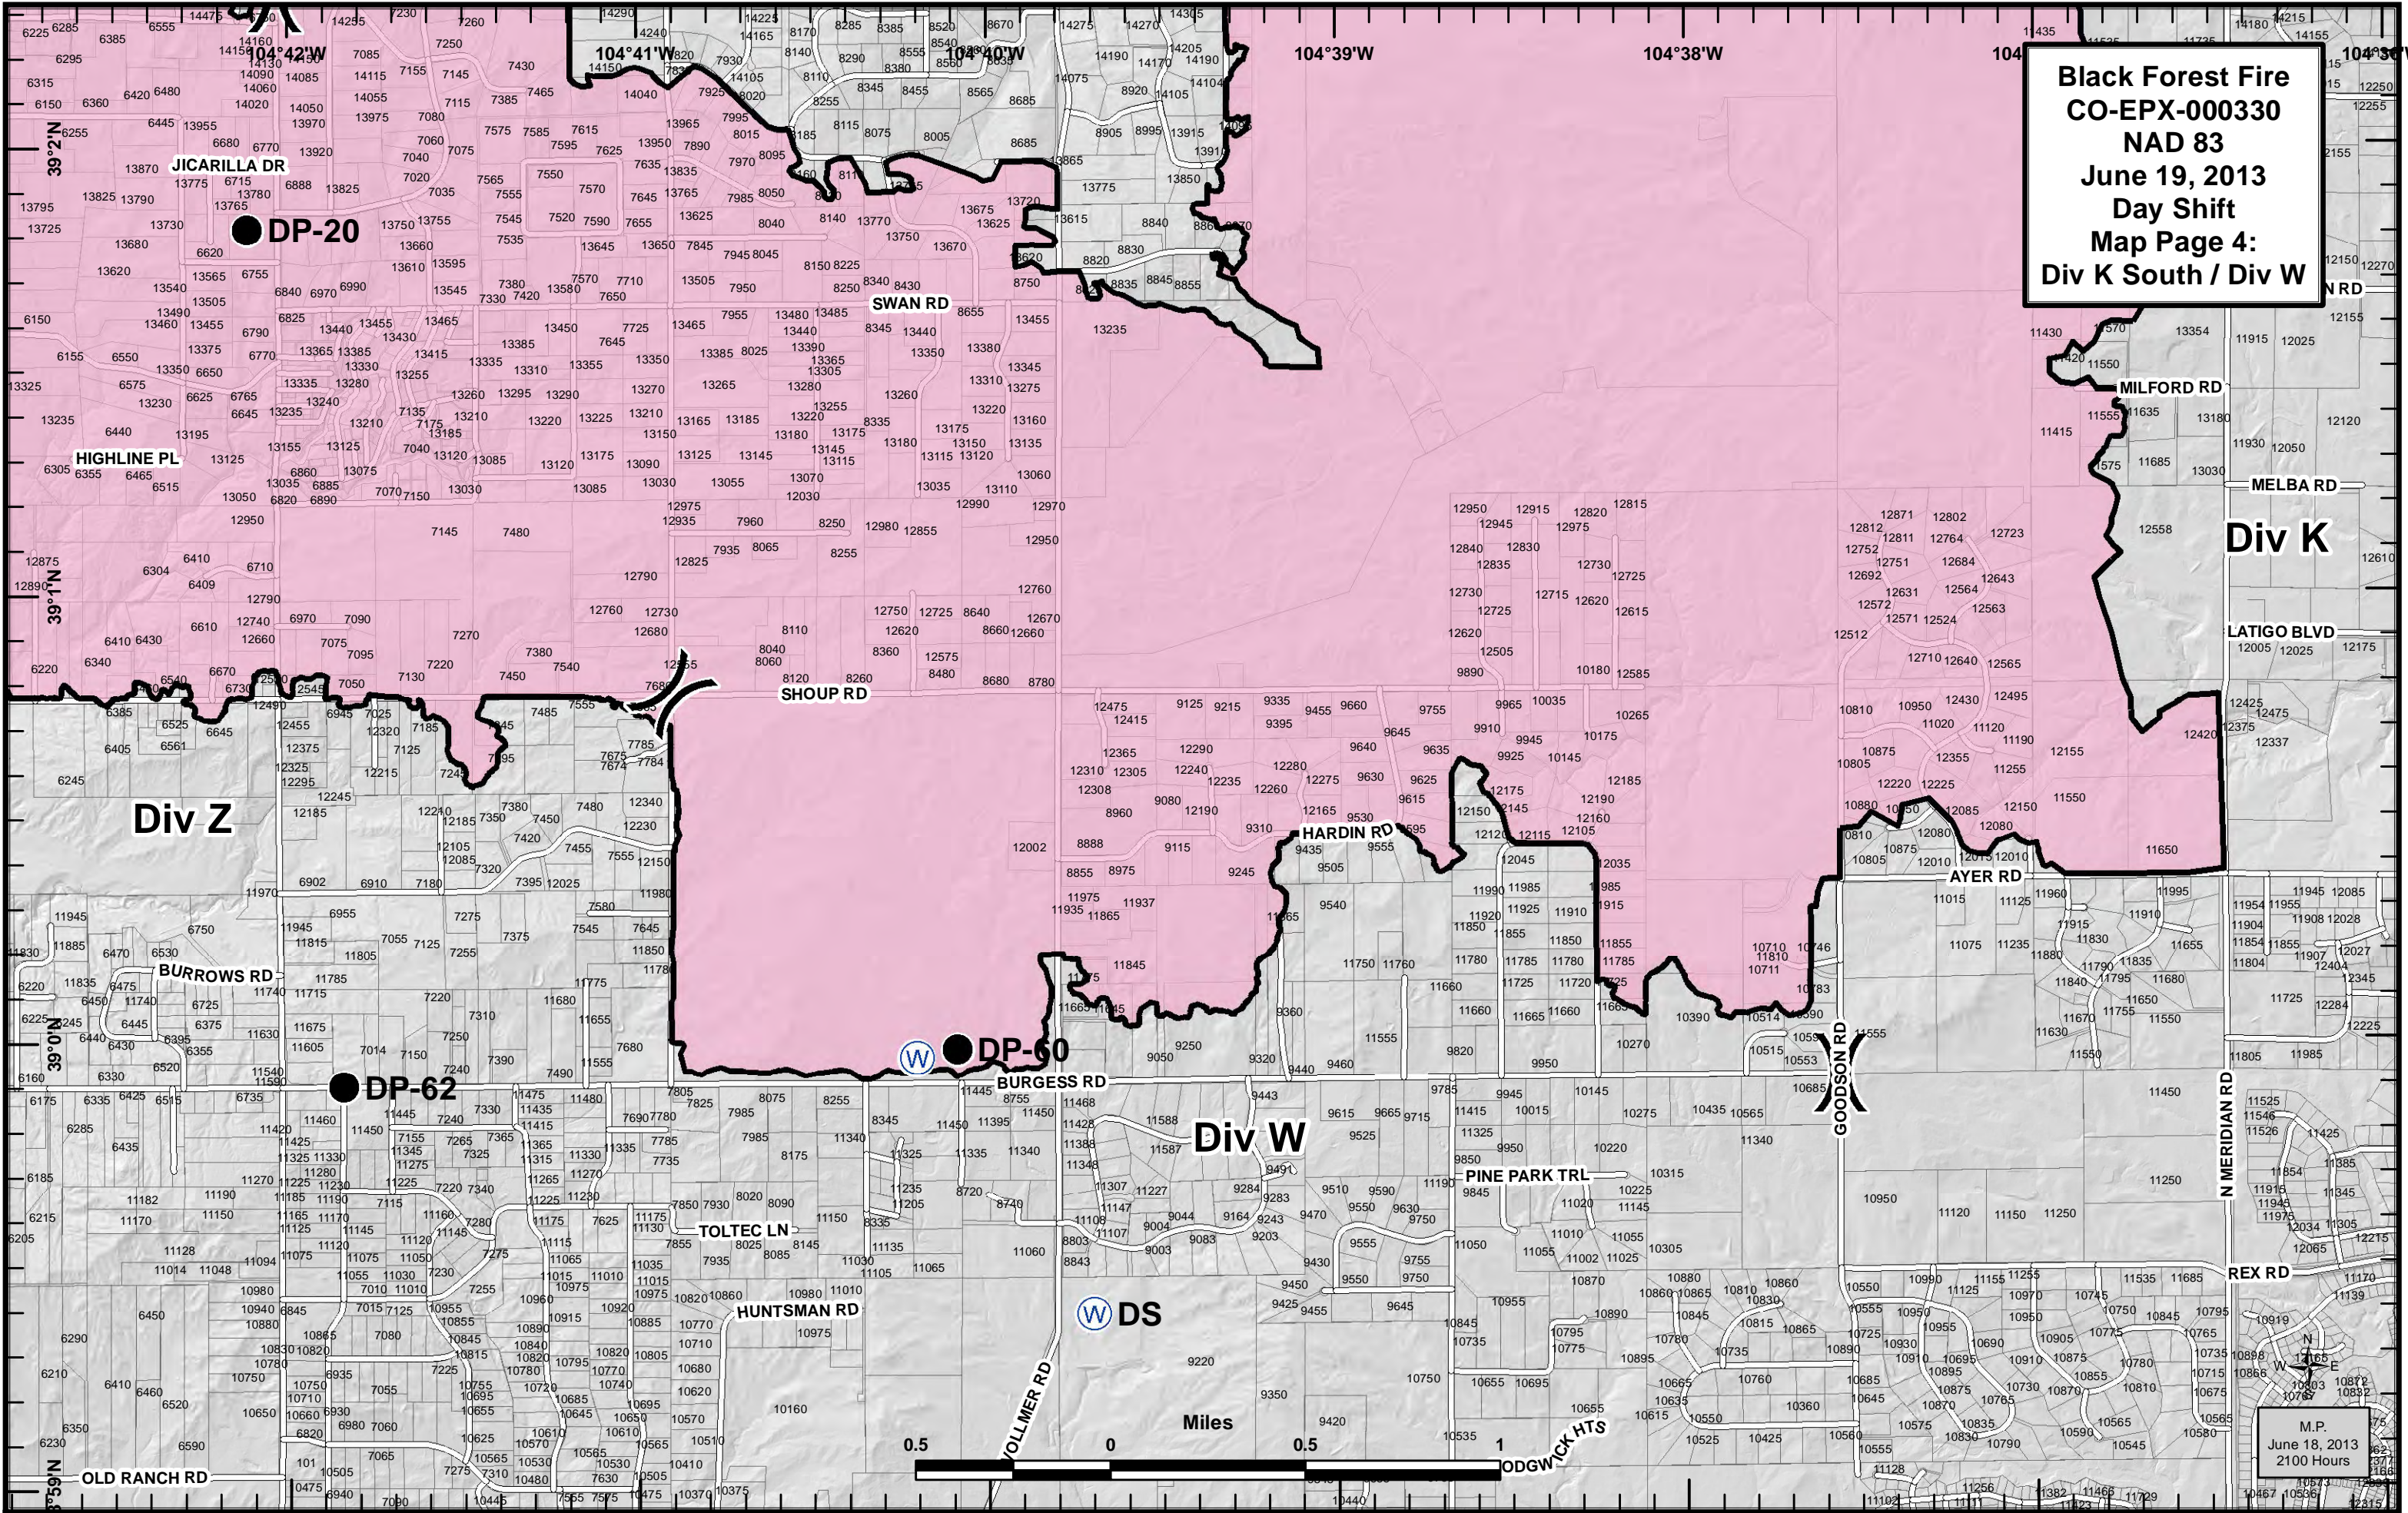

**Black Forest Fire**  
**CO-EPX-000330**  
**NAD 83**  
**June 19, 2013**  
**Day Shift**

**Legend**

- Division
- Aerial Hazard
- Drop Point
- Water Source
- Staging Area
- Repeater
- Incident Command Post
- Uncontrolled Fire Edge
- Completed Line

**Black Forest Fire  
CO-EPX-000330  
NAD 83  
June 19, 2013  
Day Shift  
Map Page 2:  
Div D North / Div K North**

**Div-K**

**Div D**

Miles

0.5

0.5

1

M.P.  
June 18, 2013  
2100 Hours

**Black Forest Fire  
CO-EPX-000330  
NAD 83  
June 19, 2013  
Day Shift  
Map Page 3:  
Div K Mid**

N  
W E  
S  
M.P.  
June 18, 2013  
2100 Hours

**Black Forest Fire  
CO-EPX-000330  
NAD 83  
June 19, 2013  
Day Shift  
Map Page 4:  
Div K South / Div W**

**Div K**

**Div W**

**Div Z**

**DS**

**DP-20**

**DP-60**

**M.P.  
June 18, 2013  
2100 Hours**

**Black Forest Fire**  
**CO-EPX-000330**  
**NAD 83**  
**June 19, 2013**  
**Day Shift**  
**Map Page 5:**  
**Div A South / Div Z**