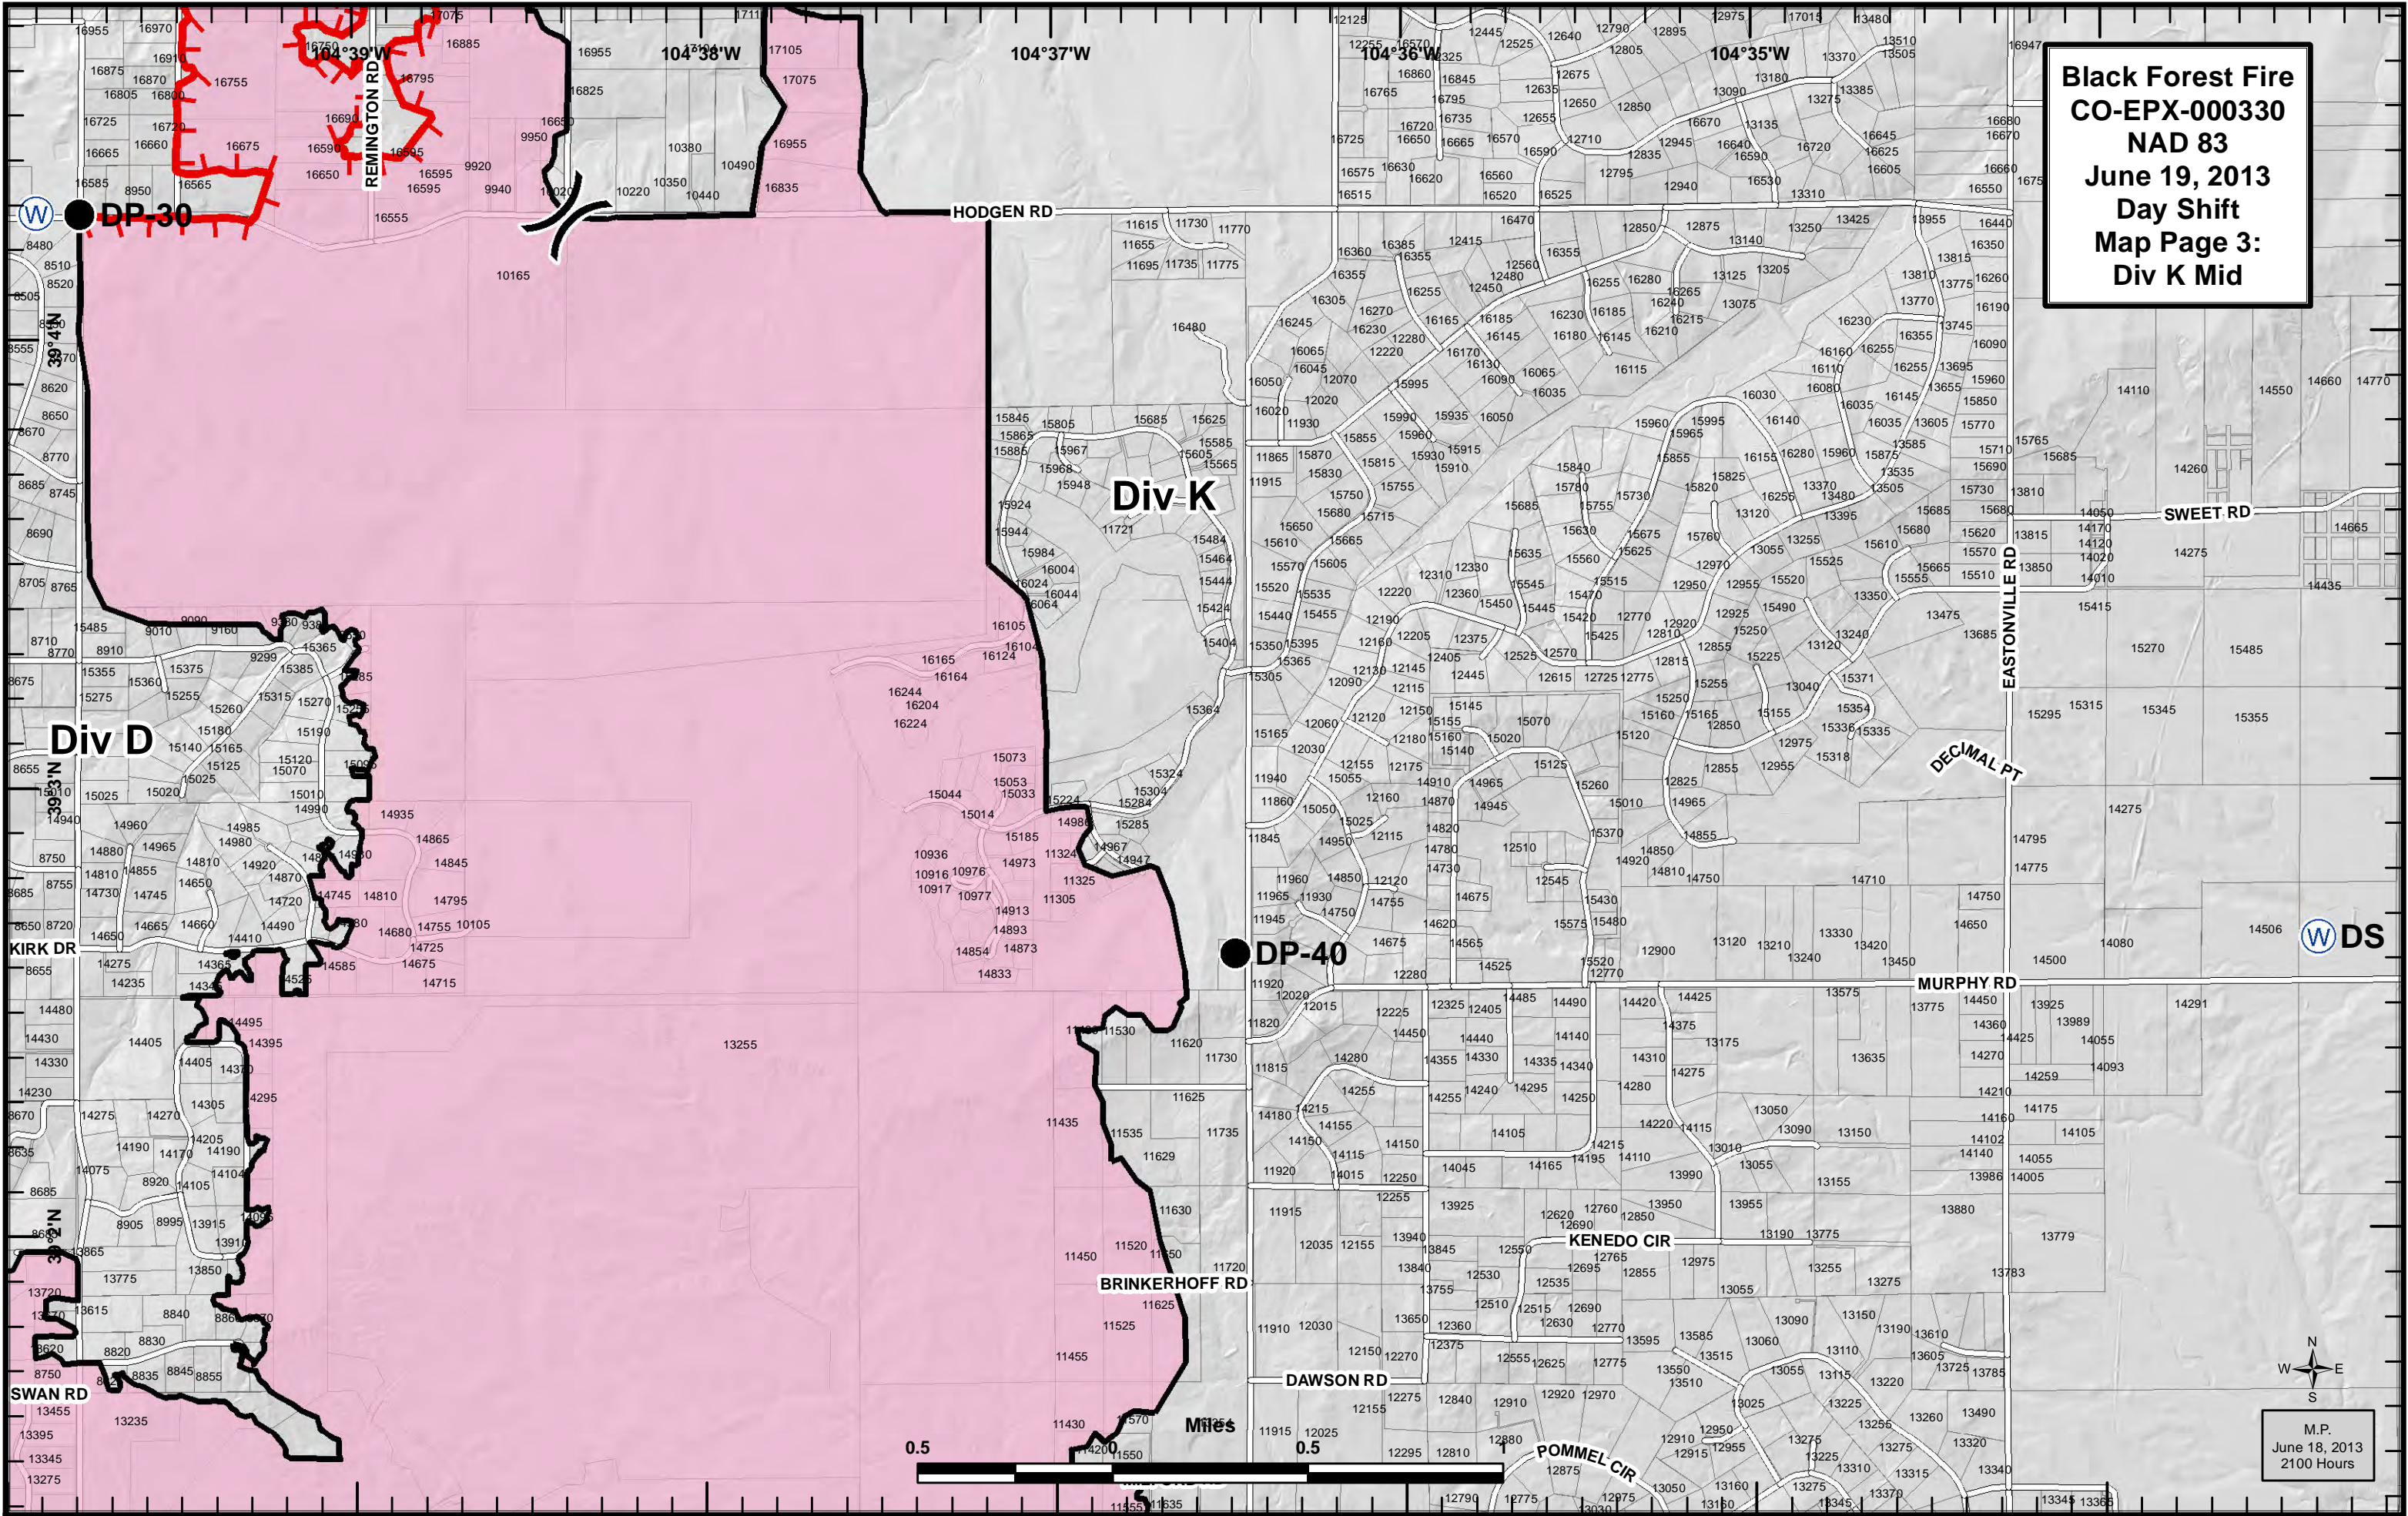

**Black Forest Fire**  
**CO-EPX-000330**  
**NAD 83**  
**June 19, 2013**  
**Day Shift**

**Legend**

- Division
- Aerial Hazard
- Drop Point
- Water Source
- Staging Area
- Repeater
- Incident Command Post
- Uncontrolled Fire Edge
- Completed Line

**Black Forest Fire  
CO-EPX-000330  
NAD 83  
June 19, 2013  
Day Shift  
Map Page 2:  
Div D North / Div K North**

**Div-K**

**Div D**

Miles

0.5

0.5

1

M.P.  
June 18, 2013  
2100 Hours

**Black Forest Fire  
CO-EPX-000330  
NAD 83  
June 19, 2013  
Day Shift  
Map Page 3:  
Div K Mid**

N  
W E  
S  
M.P.  
June 18, 2013  
2100 Hours

**Black Forest Fire  
CO-EPX-000330  
NAD 83  
June 19, 2013  
Day Shift  
Map Page 4:  
Div K South / Div W**

**Div K**

**Div W**

**Div Z**

**DS**

**DP-20**

**DP-60**

**M.P.  
June 18, 2013  
2100 Hours**

**Black Forest Fire**  
**CO-EPX-000330**  
**NAD 83**  
**June 19, 2013**  
**Day Shift**  
**Map Page 5:**  
**Div A South / Div Z**