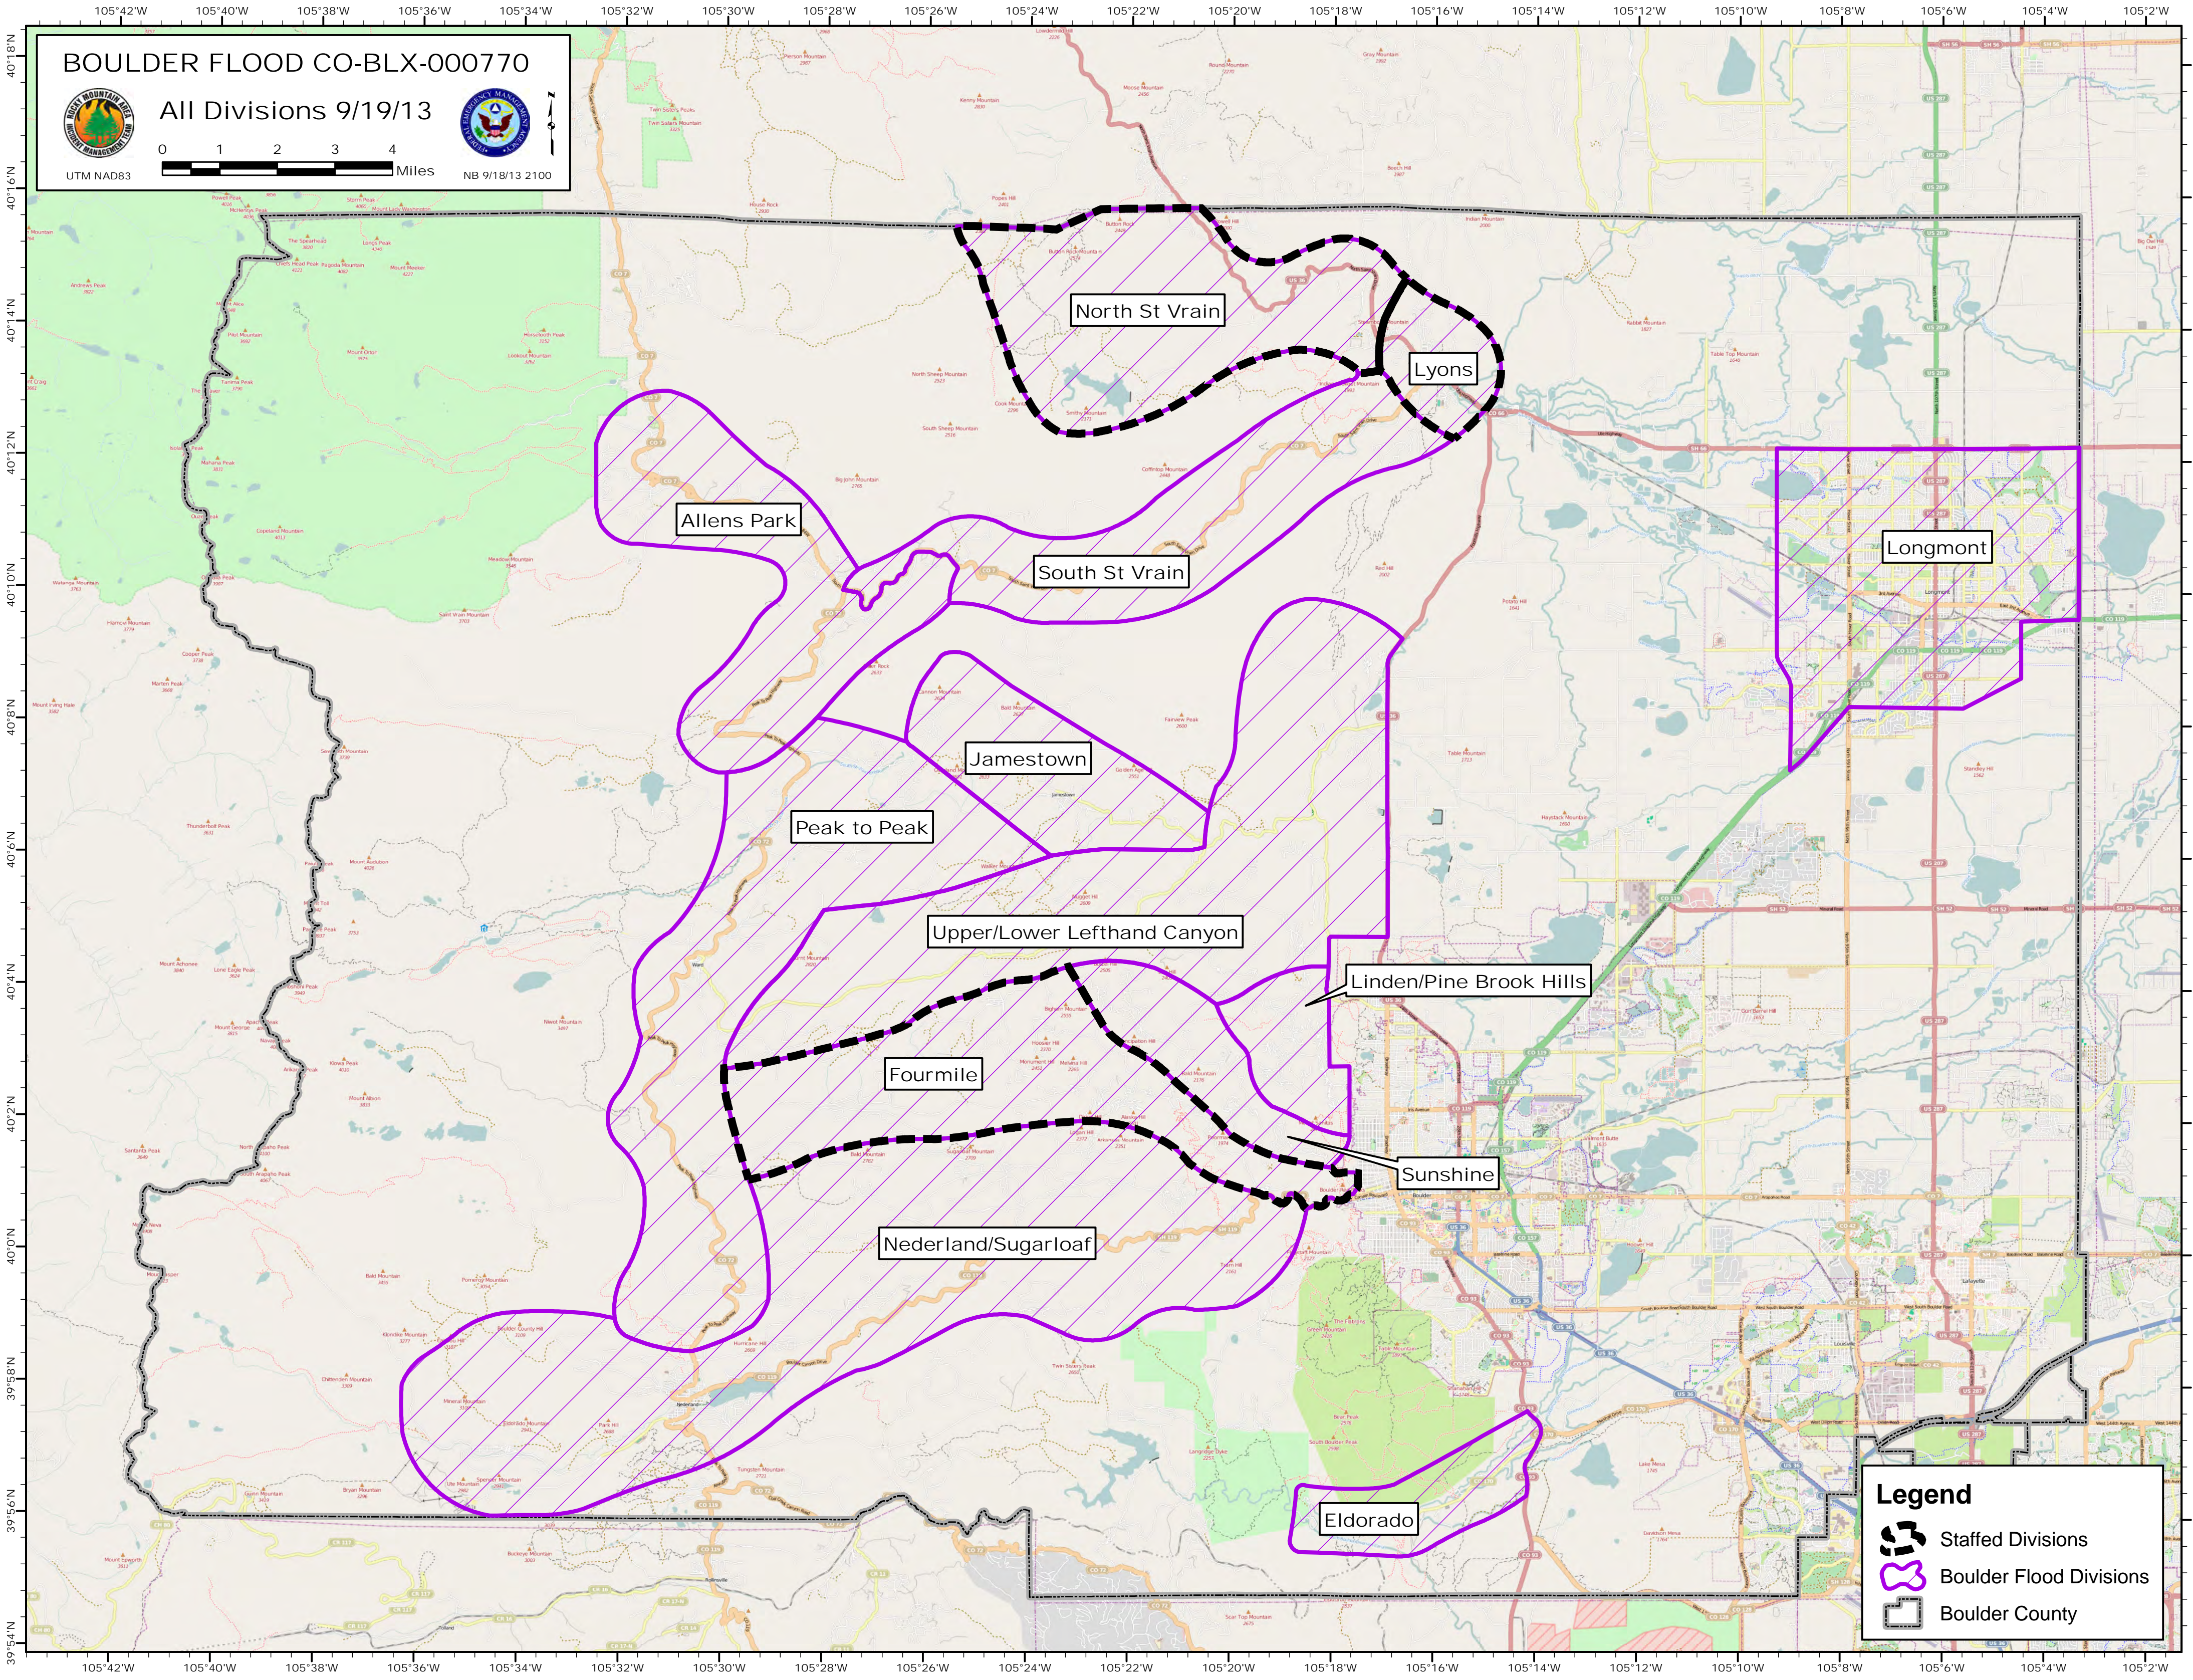

BOULDER FLOOD CO-BLX-000770

All Divisions 9/19/13

0 1 2 3 4 Miles

UTM NAD83 NB 9/18/13 2100

Legend

- Staffed Divisions
- Boulder Flood Divisions
- Boulder County