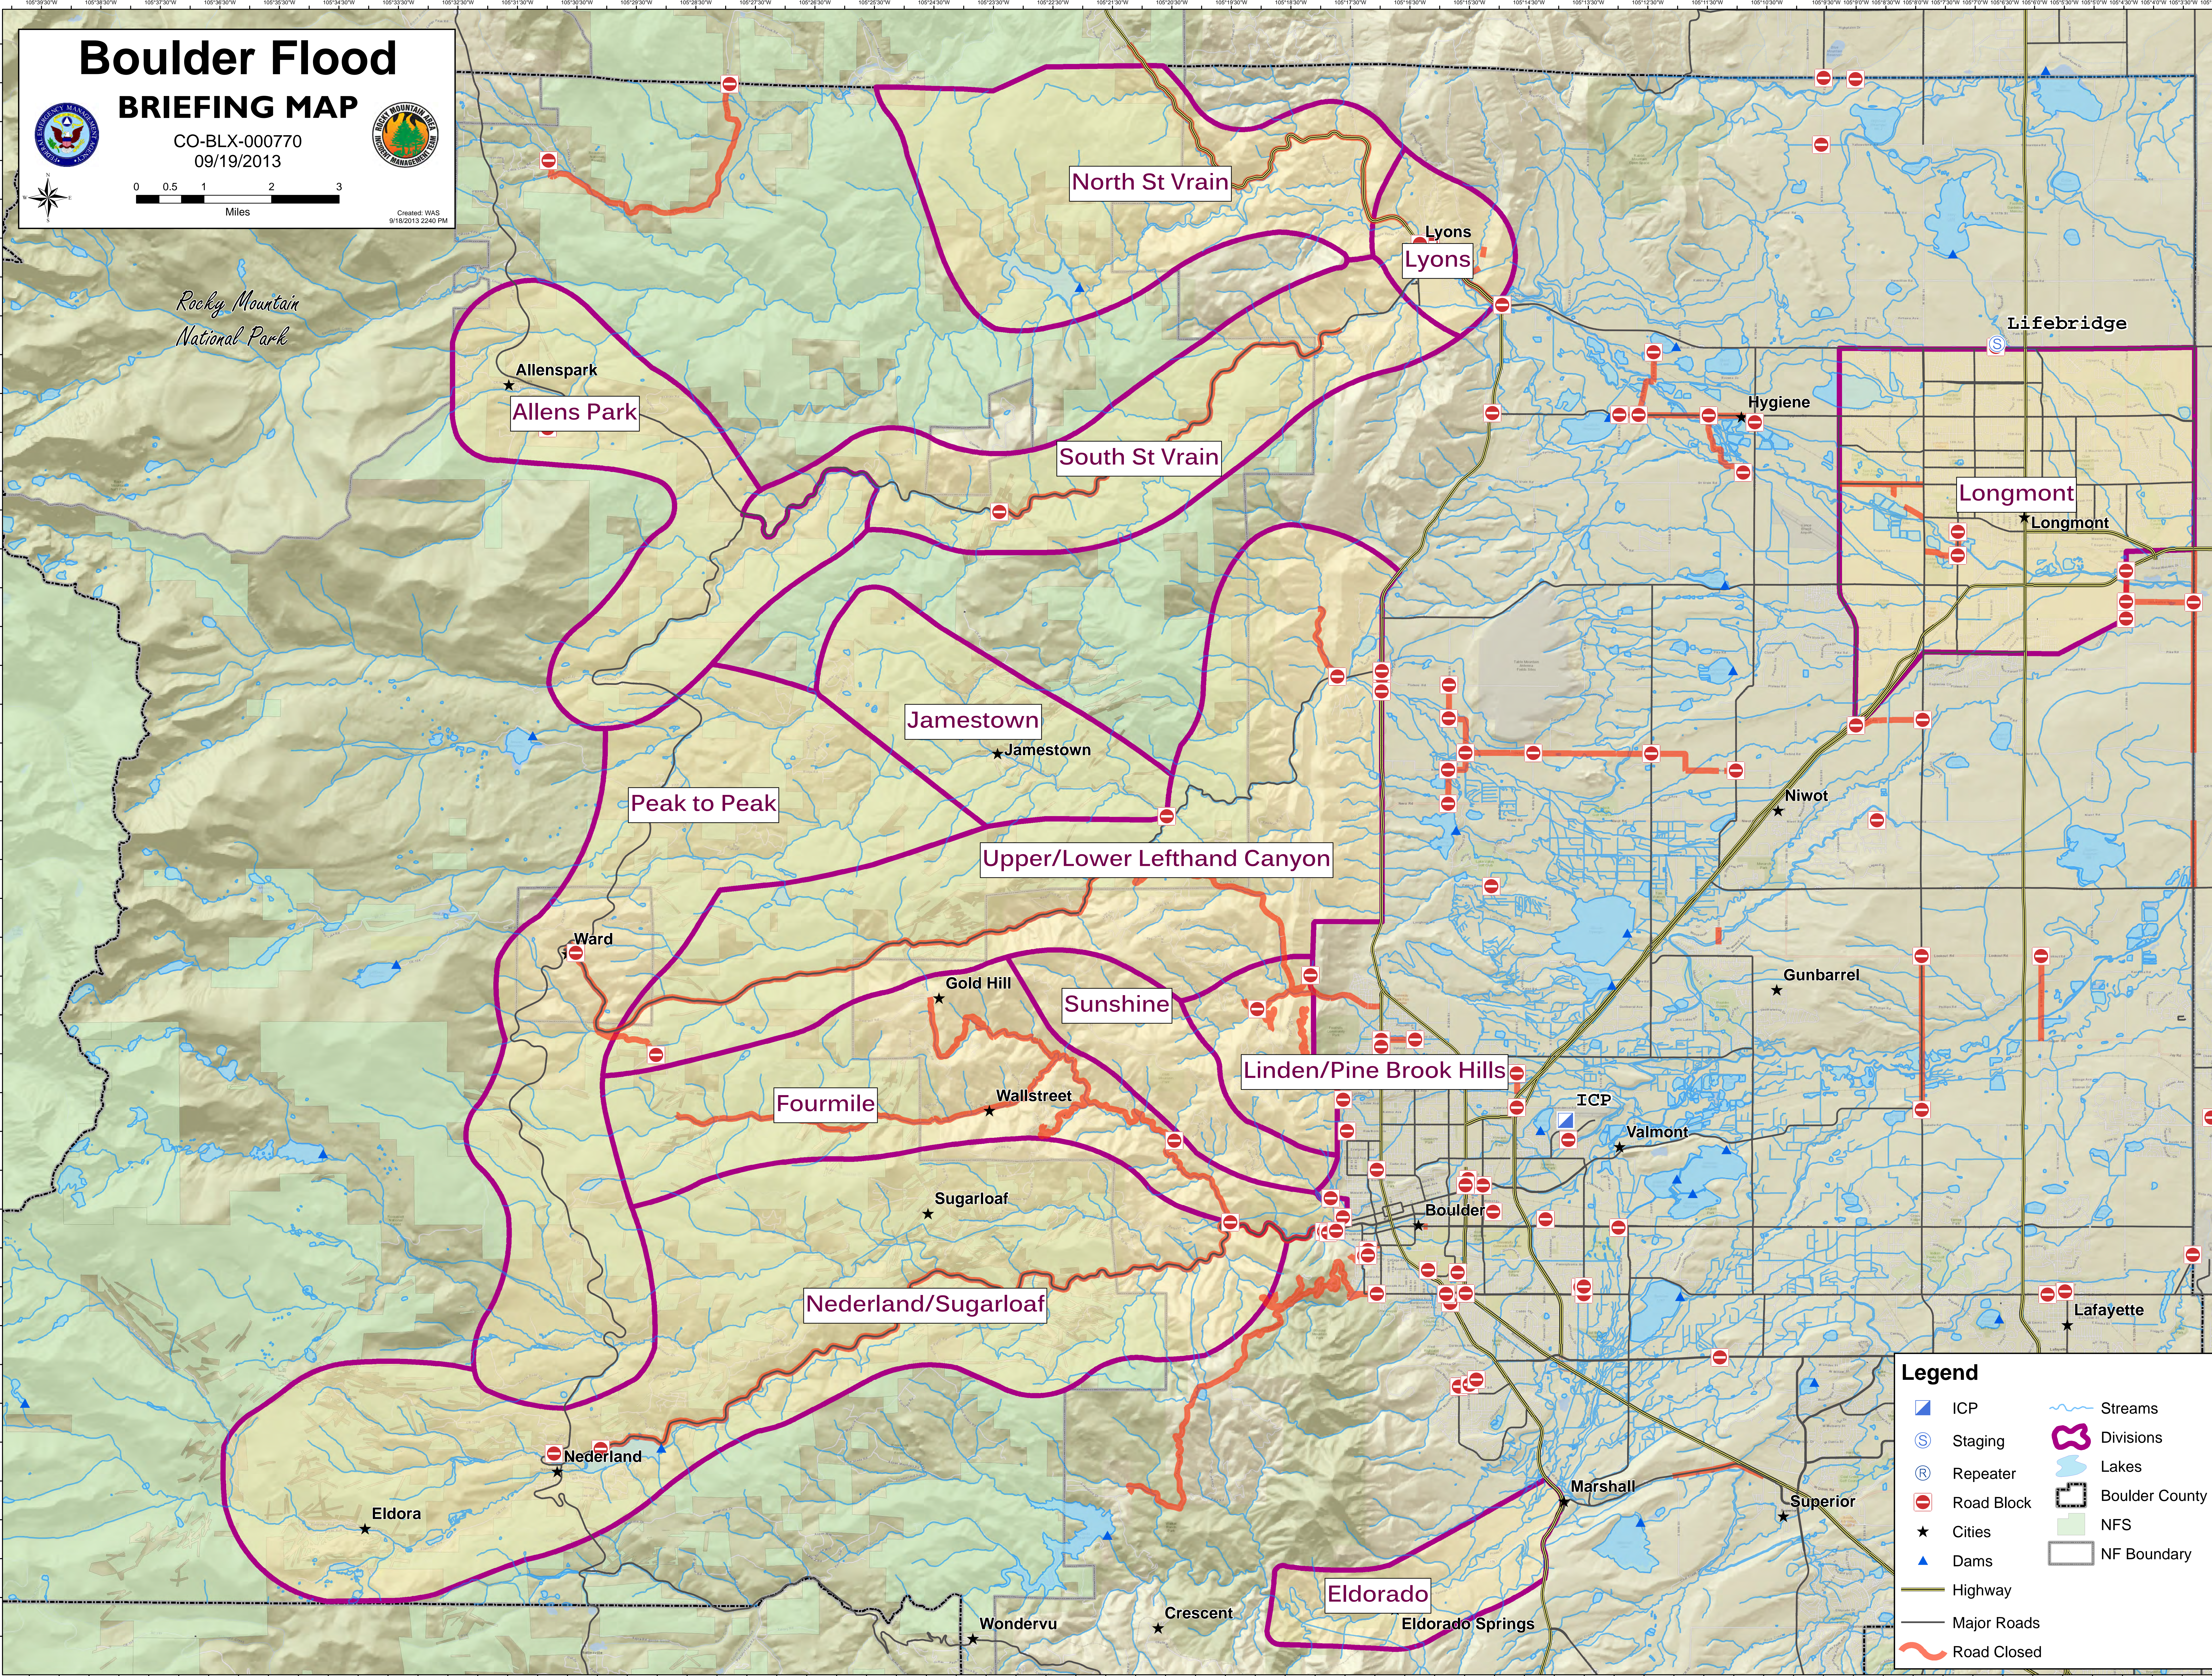

Boulder Flood

BRIEFING MAP

CO-BLX-000770
09/19/2013

Created: WAS
9/18/2013 2:40 PM

Legend

ICP	Streams
Staging	Divisions
Repeater	Lakes
Road Block	Boulder County
Cities	NFS
Dams	NF Boundary
Highway	
Major Roads	
Road Closed	