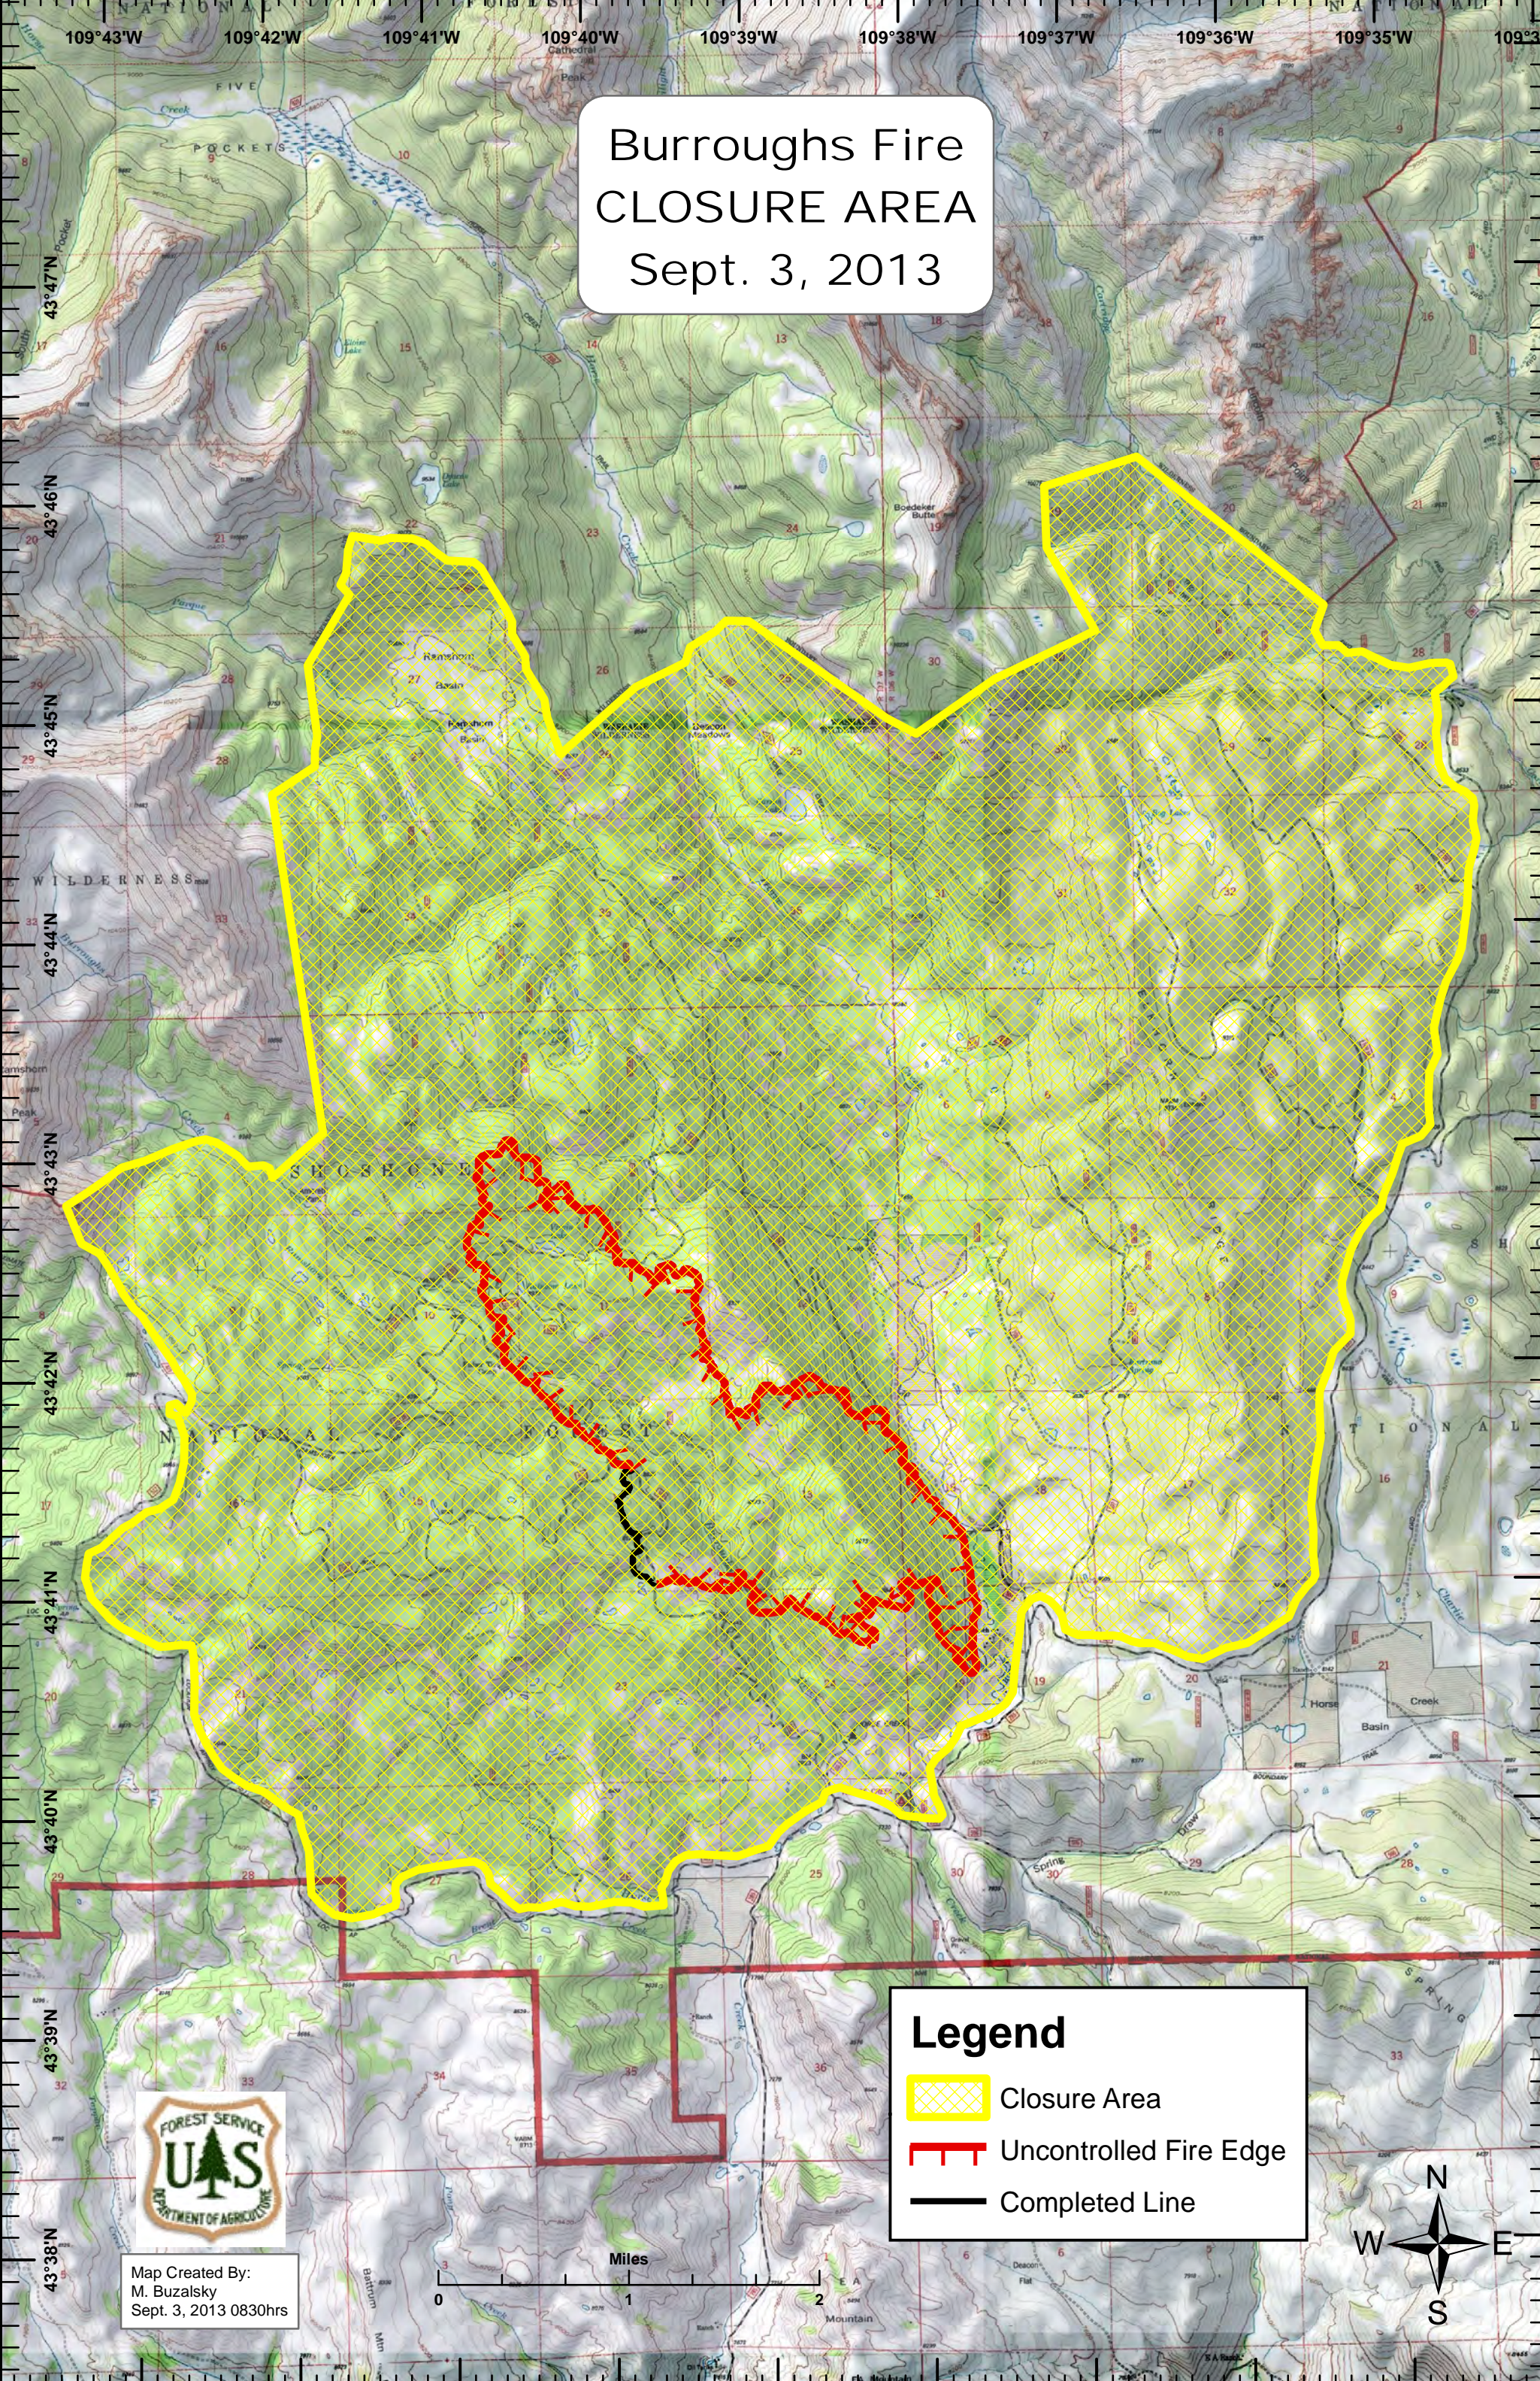

Burroughs Fire CLOSURE AREA Sept. 3, 2013

Legend

-  Closure Area
-  Uncontrolled Fire Edge
-  Completed Line

Map Created By:
M. Buzalsky
Sept. 3, 2013 0830hrs