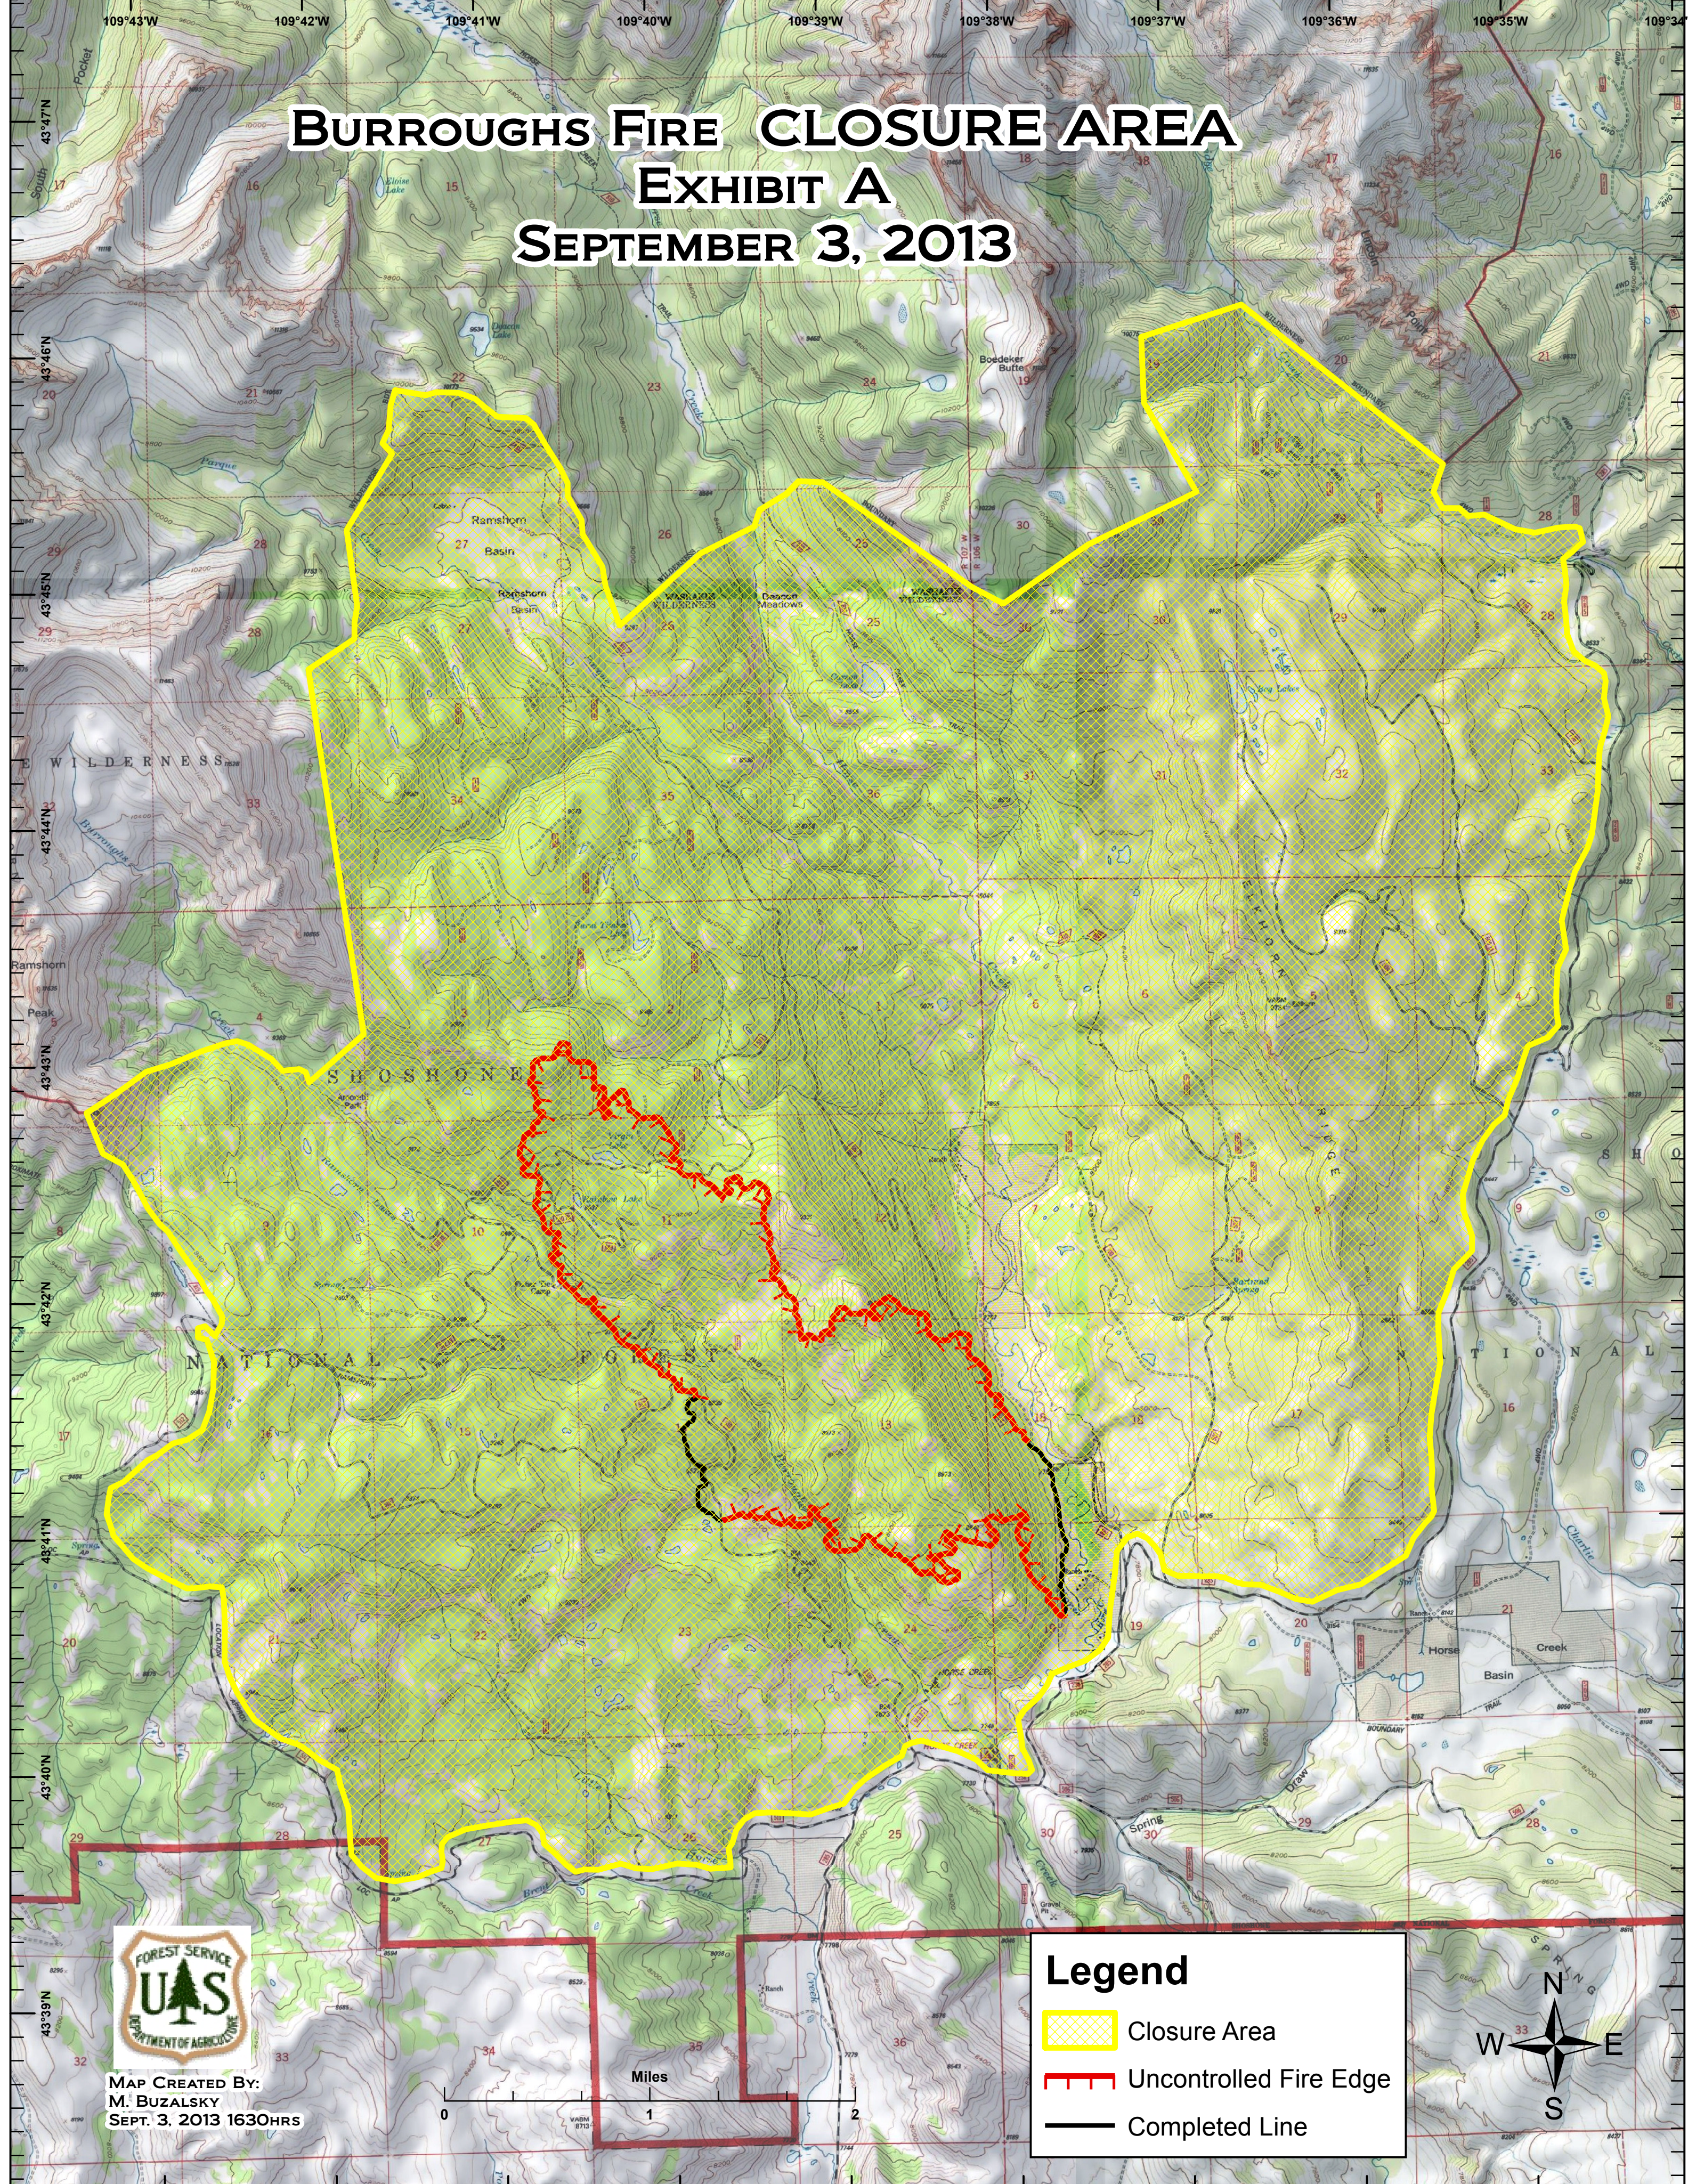

# BURROUGHS FIRE CLOSURE AREA

## EXHIBIT A

### SEPTEMBER 3, 2013

MAP CREATED BY:  
M. BUZALSKY  
SEPT. 3, 2013 1630HRS

**Legend**

-  Closure Area
-  Uncontrolled Fire Edge
-  Completed Line