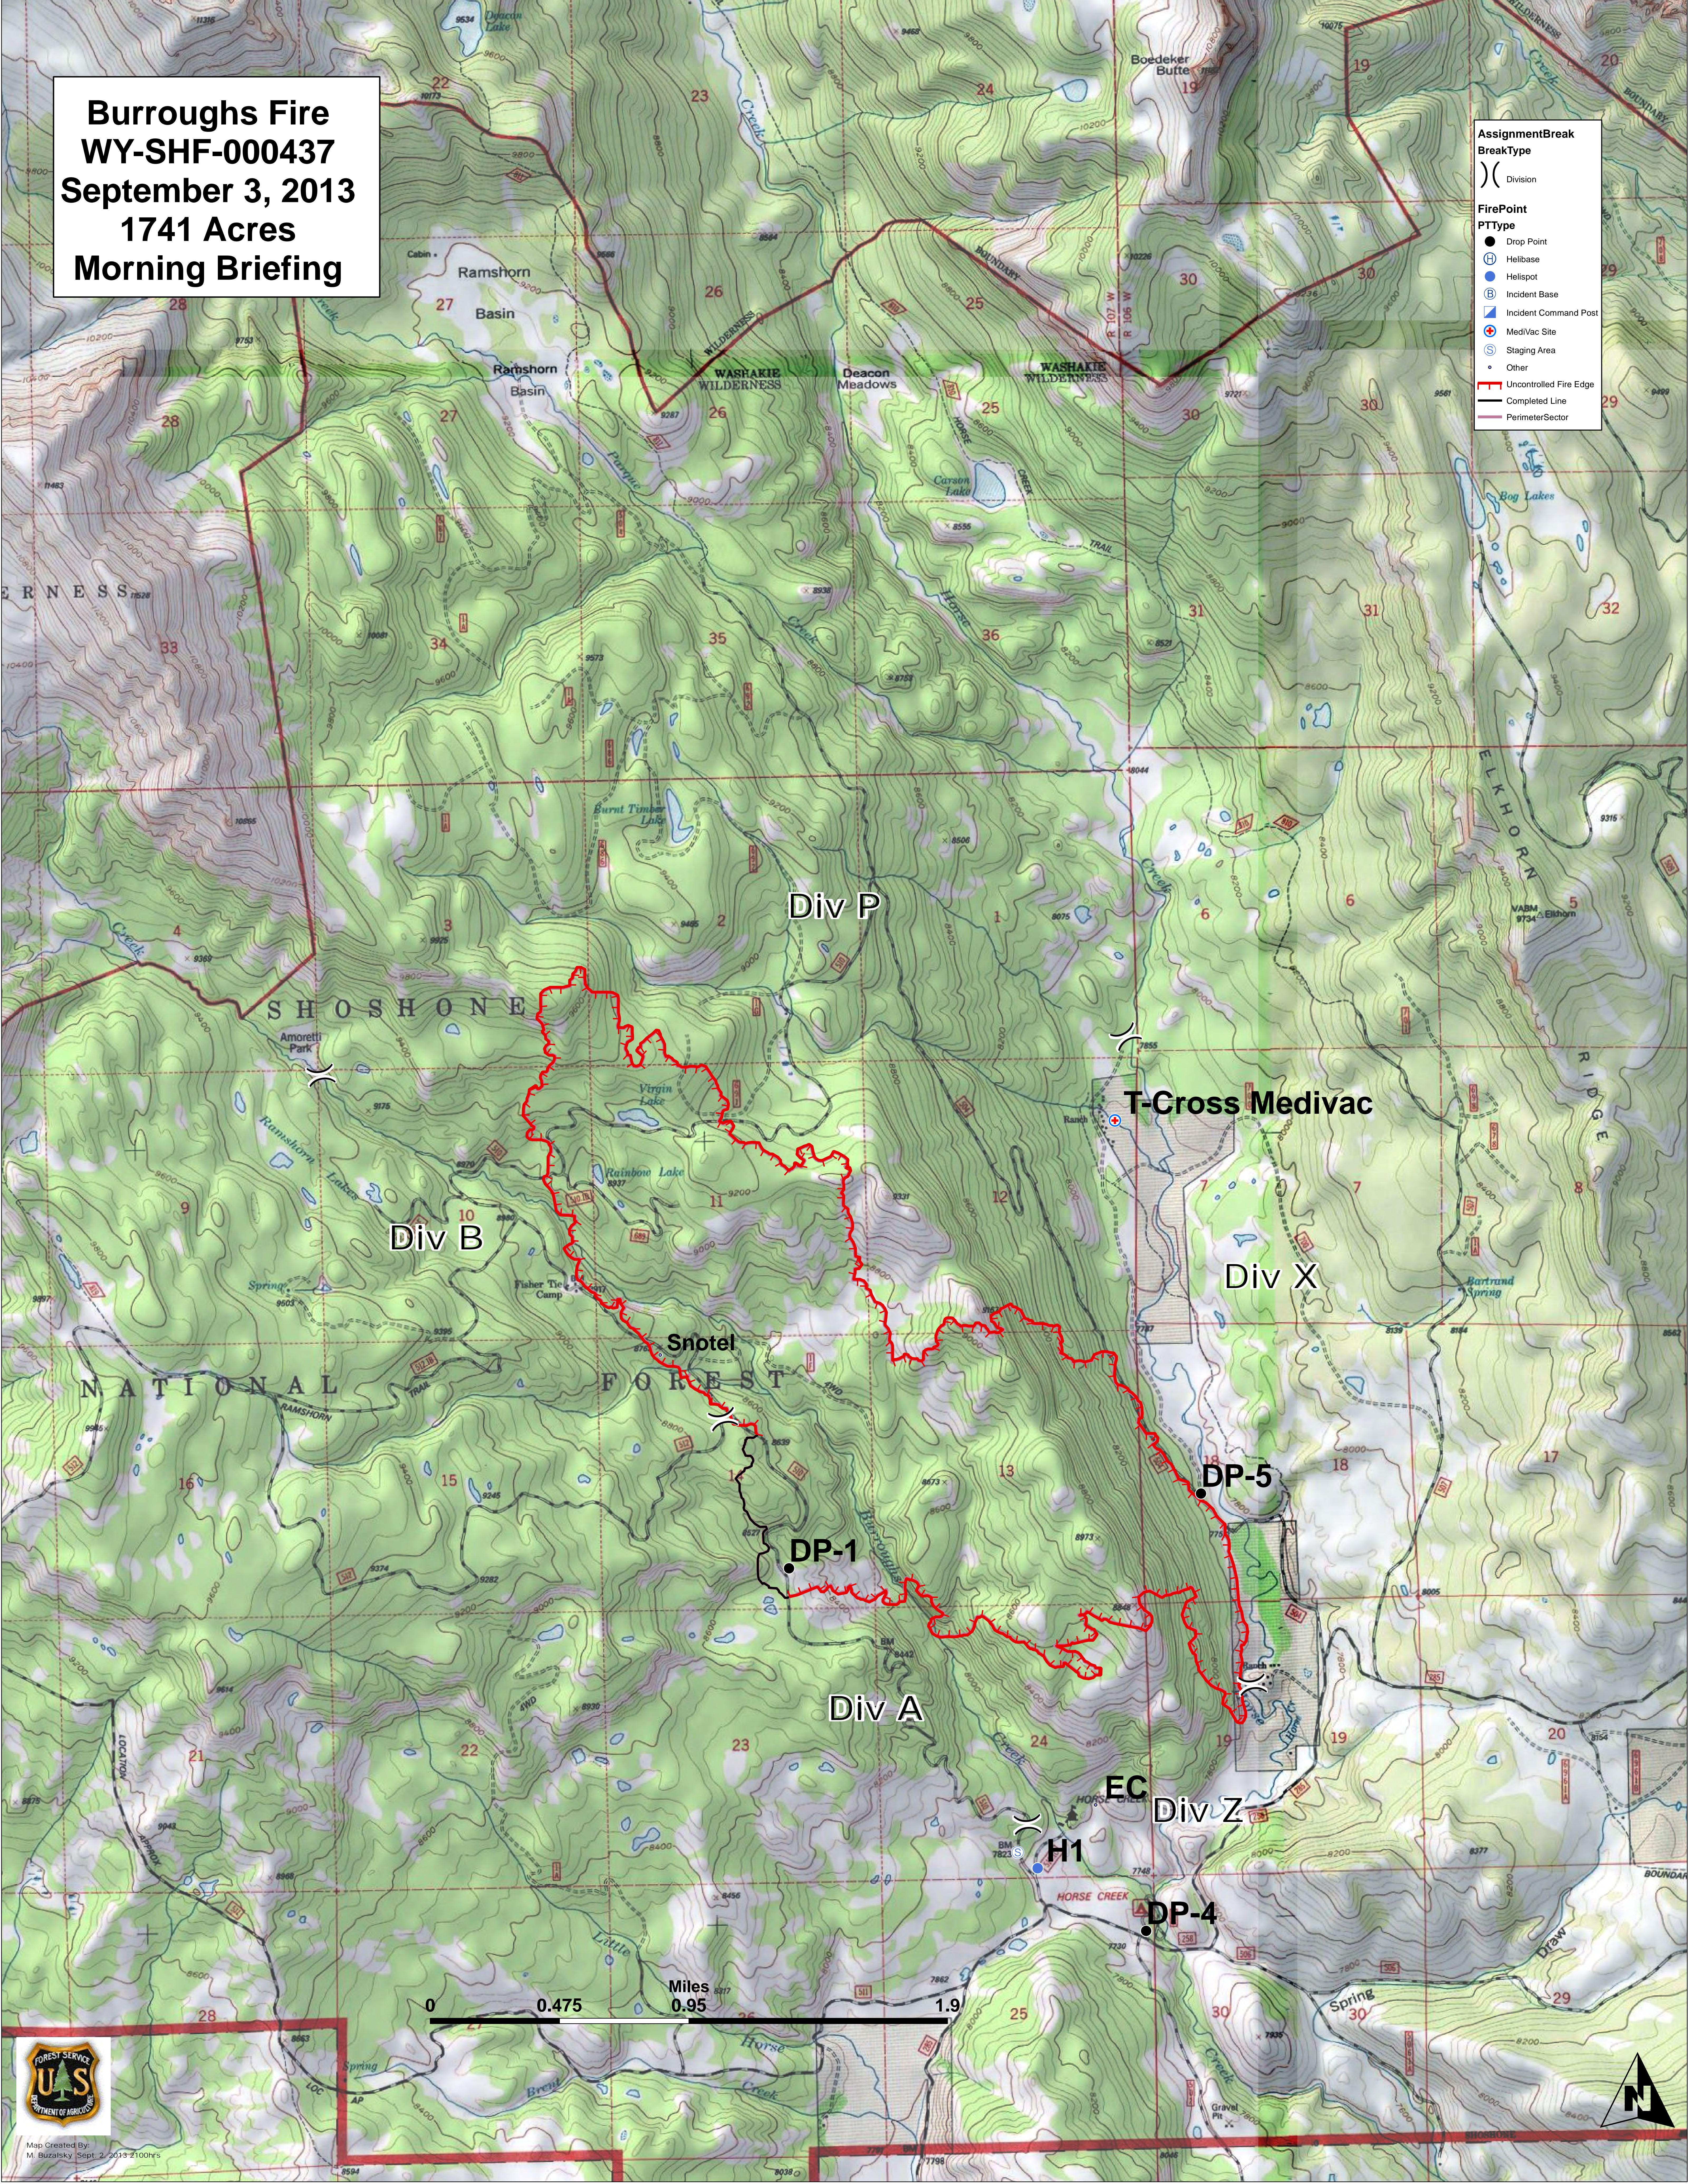

**Burroughs Fire**  
**WY-SHF-000437**  
**September 3, 2013**  
**1741 Acres**  
**Morning Briefing**

**AssignmentBreak**  
BreakType  
( ) Division

**FirePoint**  
PTType  
● Drop Point  
Ⓜ Helibase  
Ⓟ Helispot  
Ⓛ Incident Base  
Ⓜ Incident Command Post  
Ⓜ MediVac Site  
Ⓜ Staging Area  
○ Other

— Uncontrolled Fire Edge  
— Completed Line  
— PerimeterSector

Map Created By:  
M. Buzalsky, Sept. 2, 2013 2100hrs