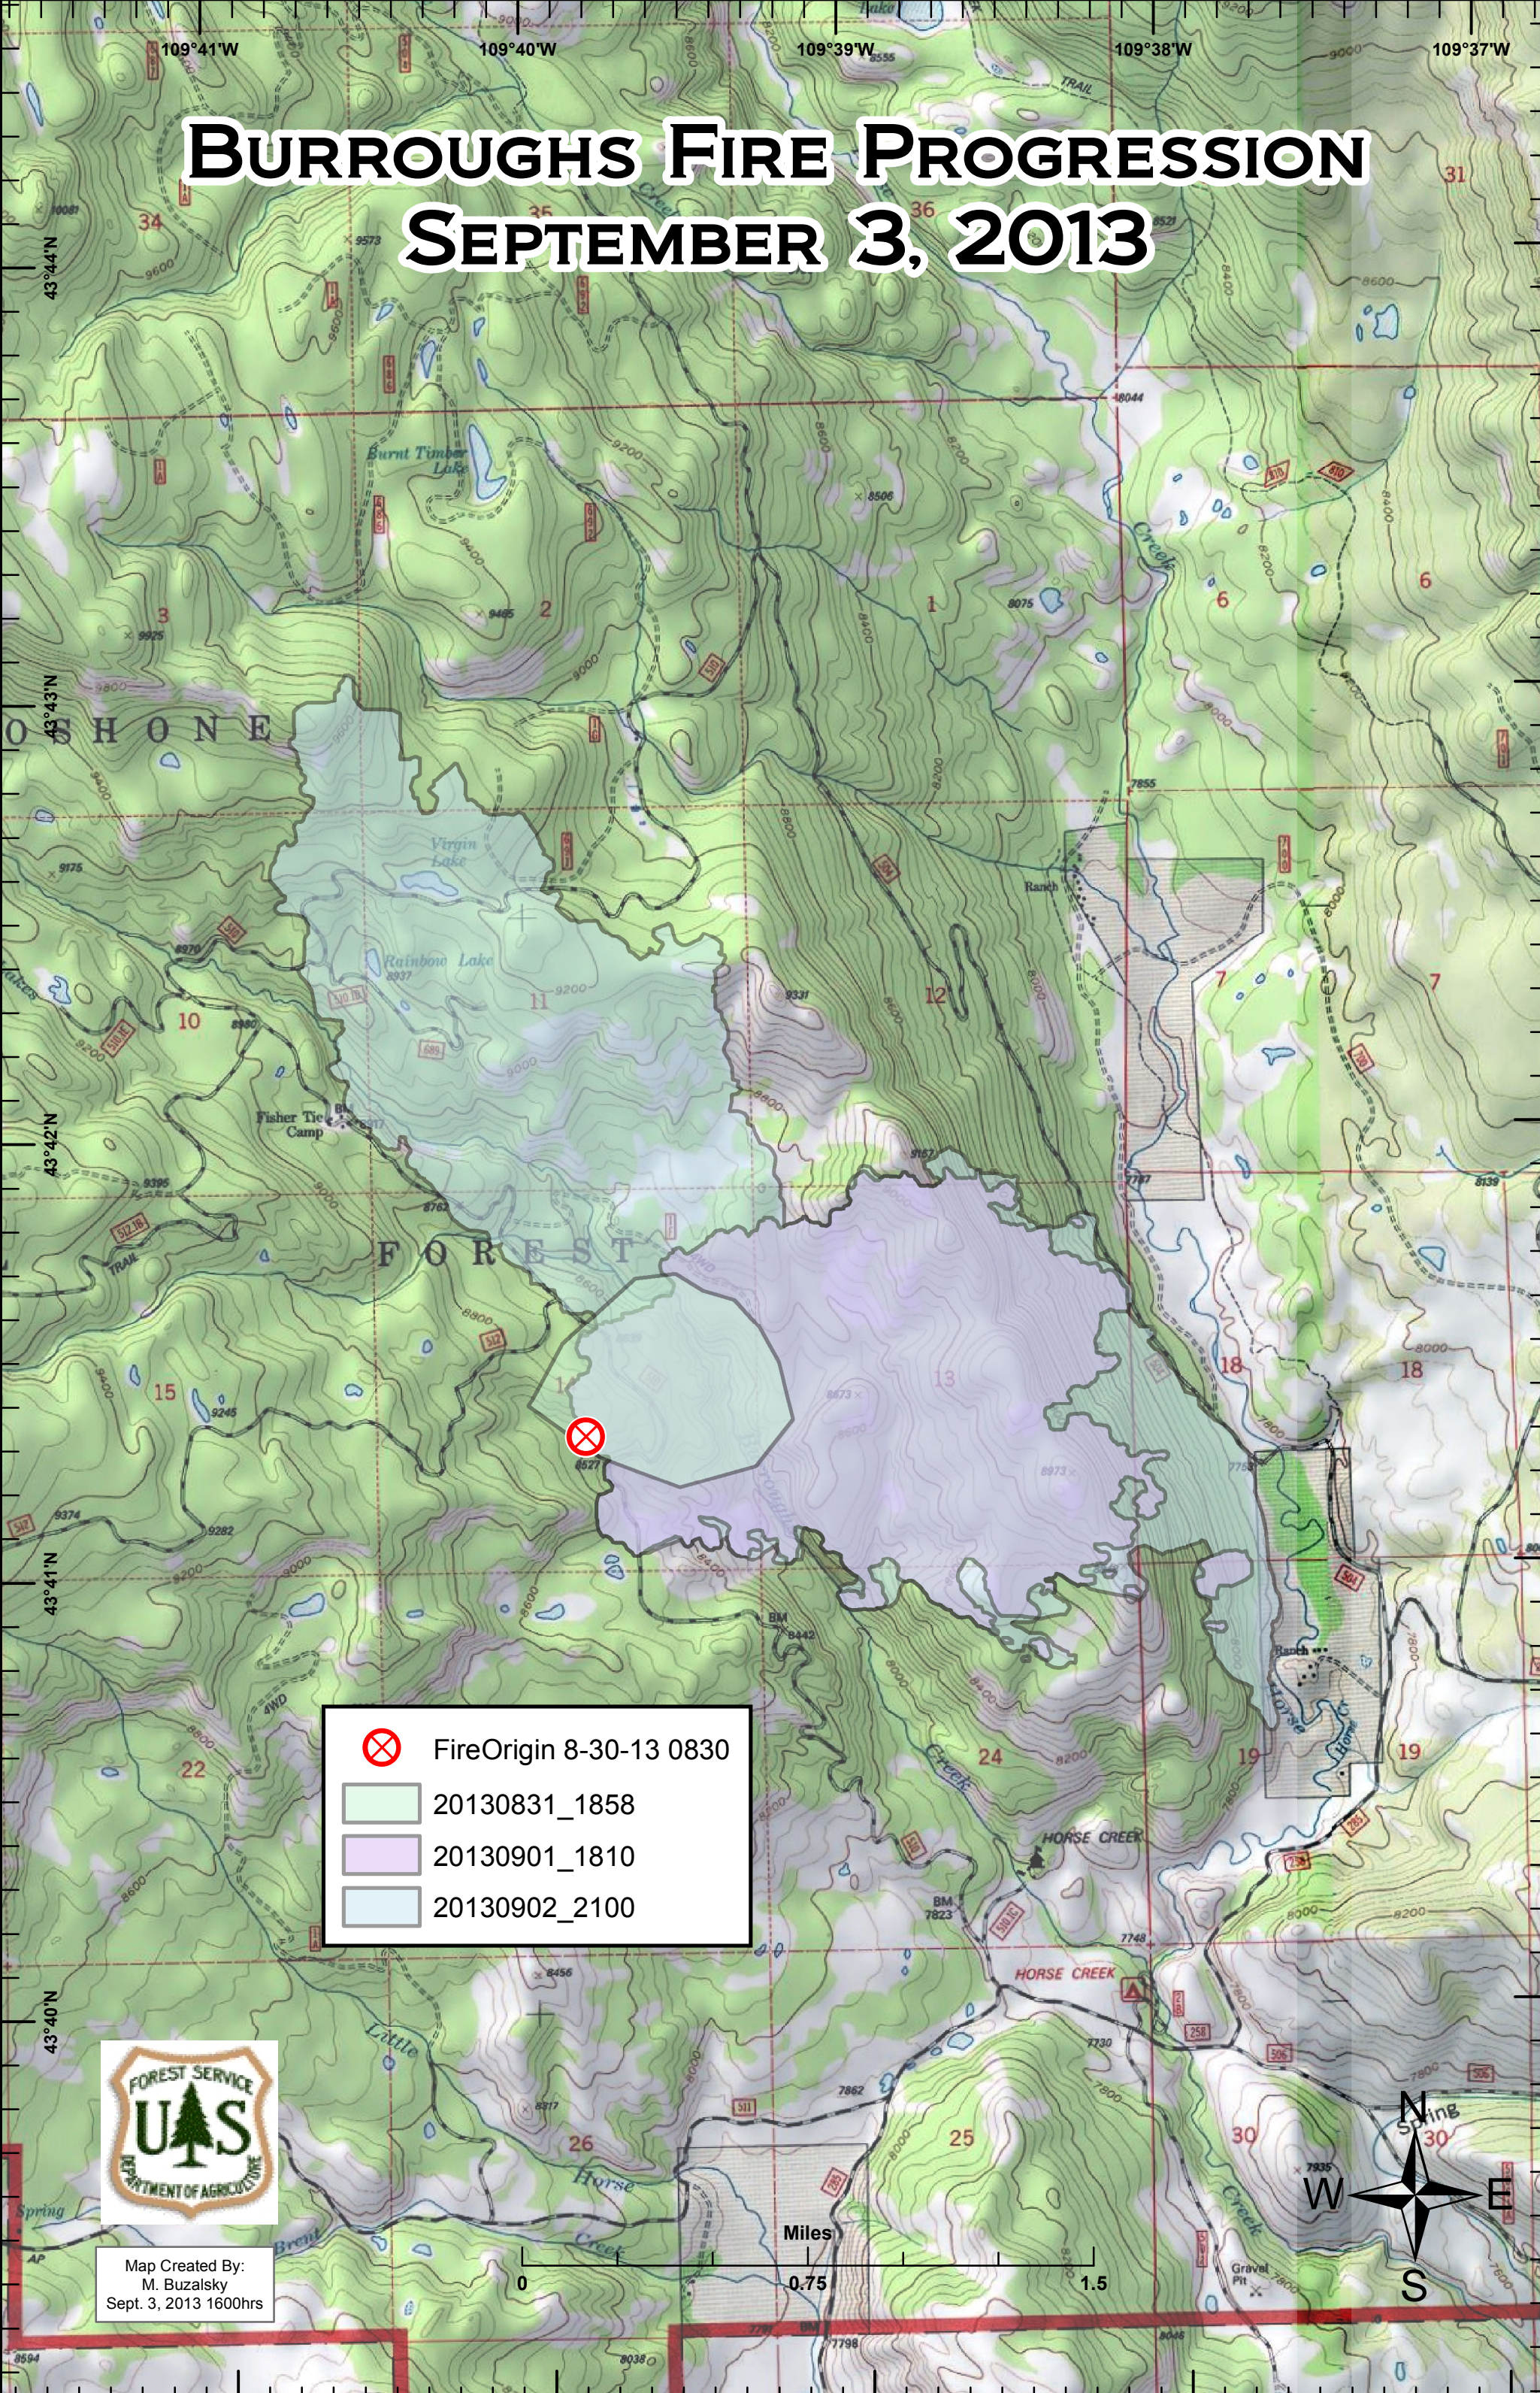

BURROUGHS FIRE PROGRESSION SEPTEMBER 3, 2013

Map Created By:
M. Buzalsky
Sept. 3, 2013 1600hrs