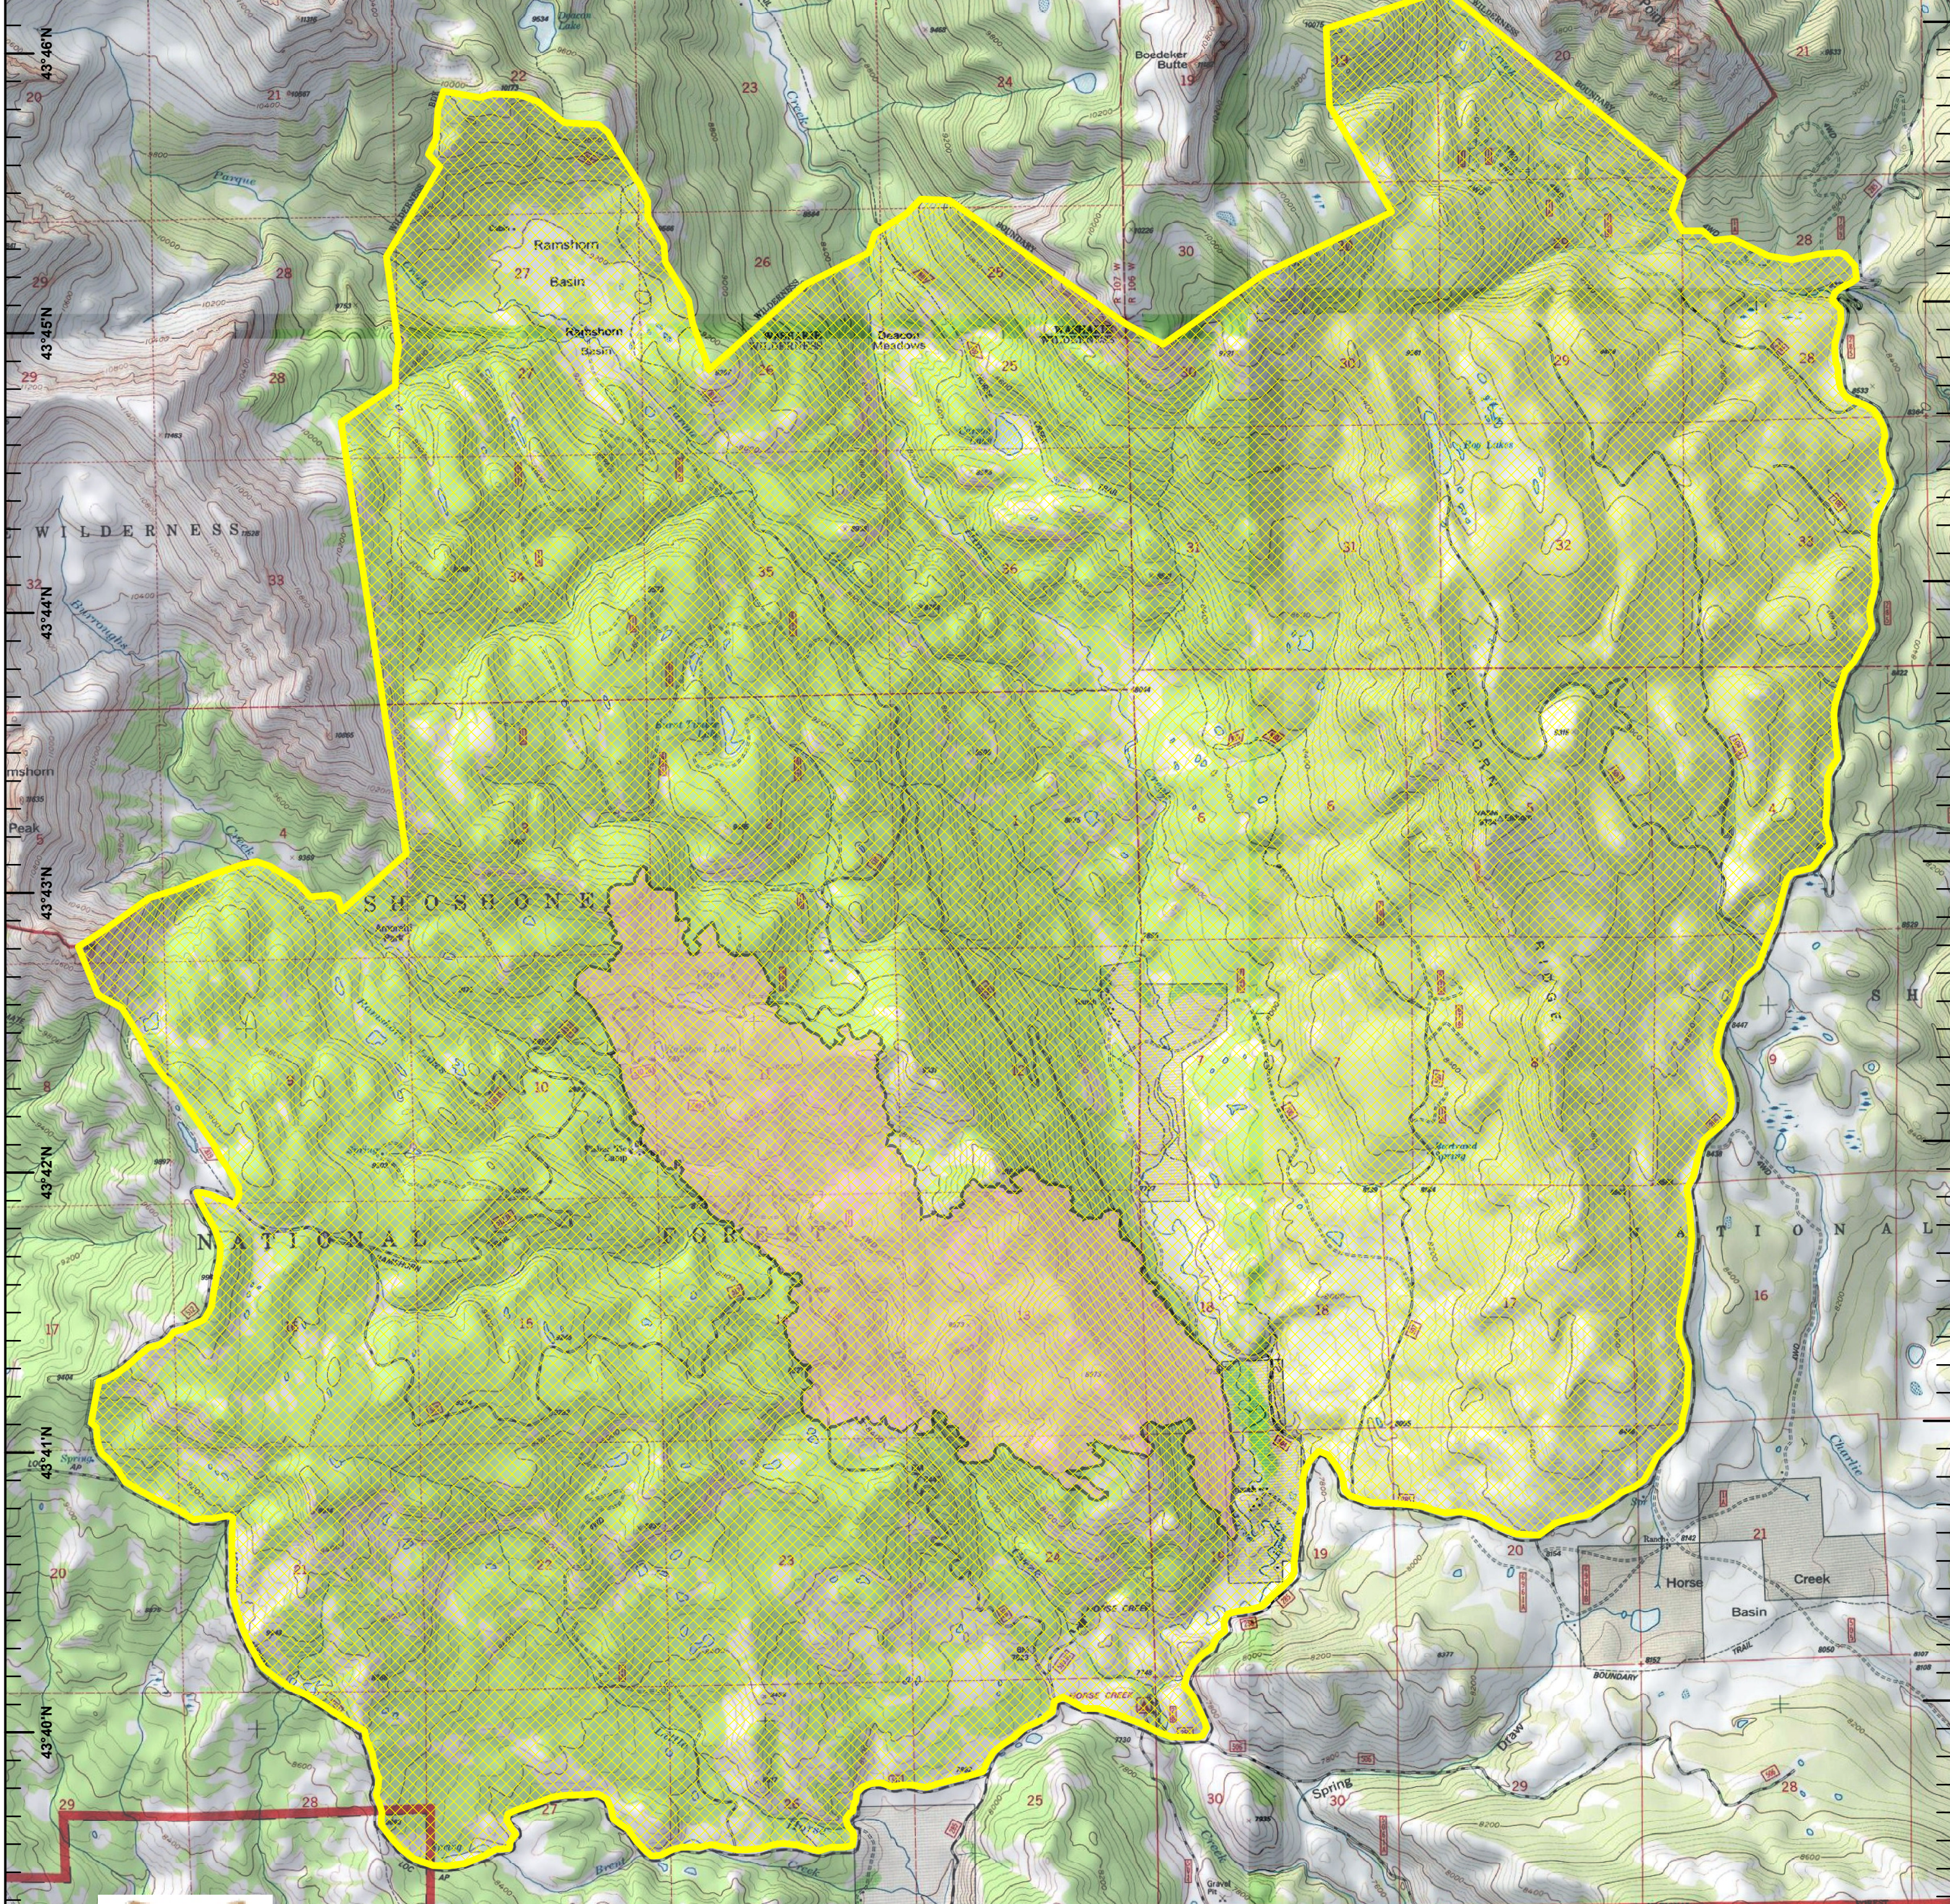

# BURROUGHS FIRE CLOSURE AREA

## EXHIBIT A

### SEPTEMBER 4, 2013

MAP CREATED BY:  
M. BUZALSKY  
SEPT. 4, 2013 1130HRS

**Legend**

- Closure Area
- Fire Polygon