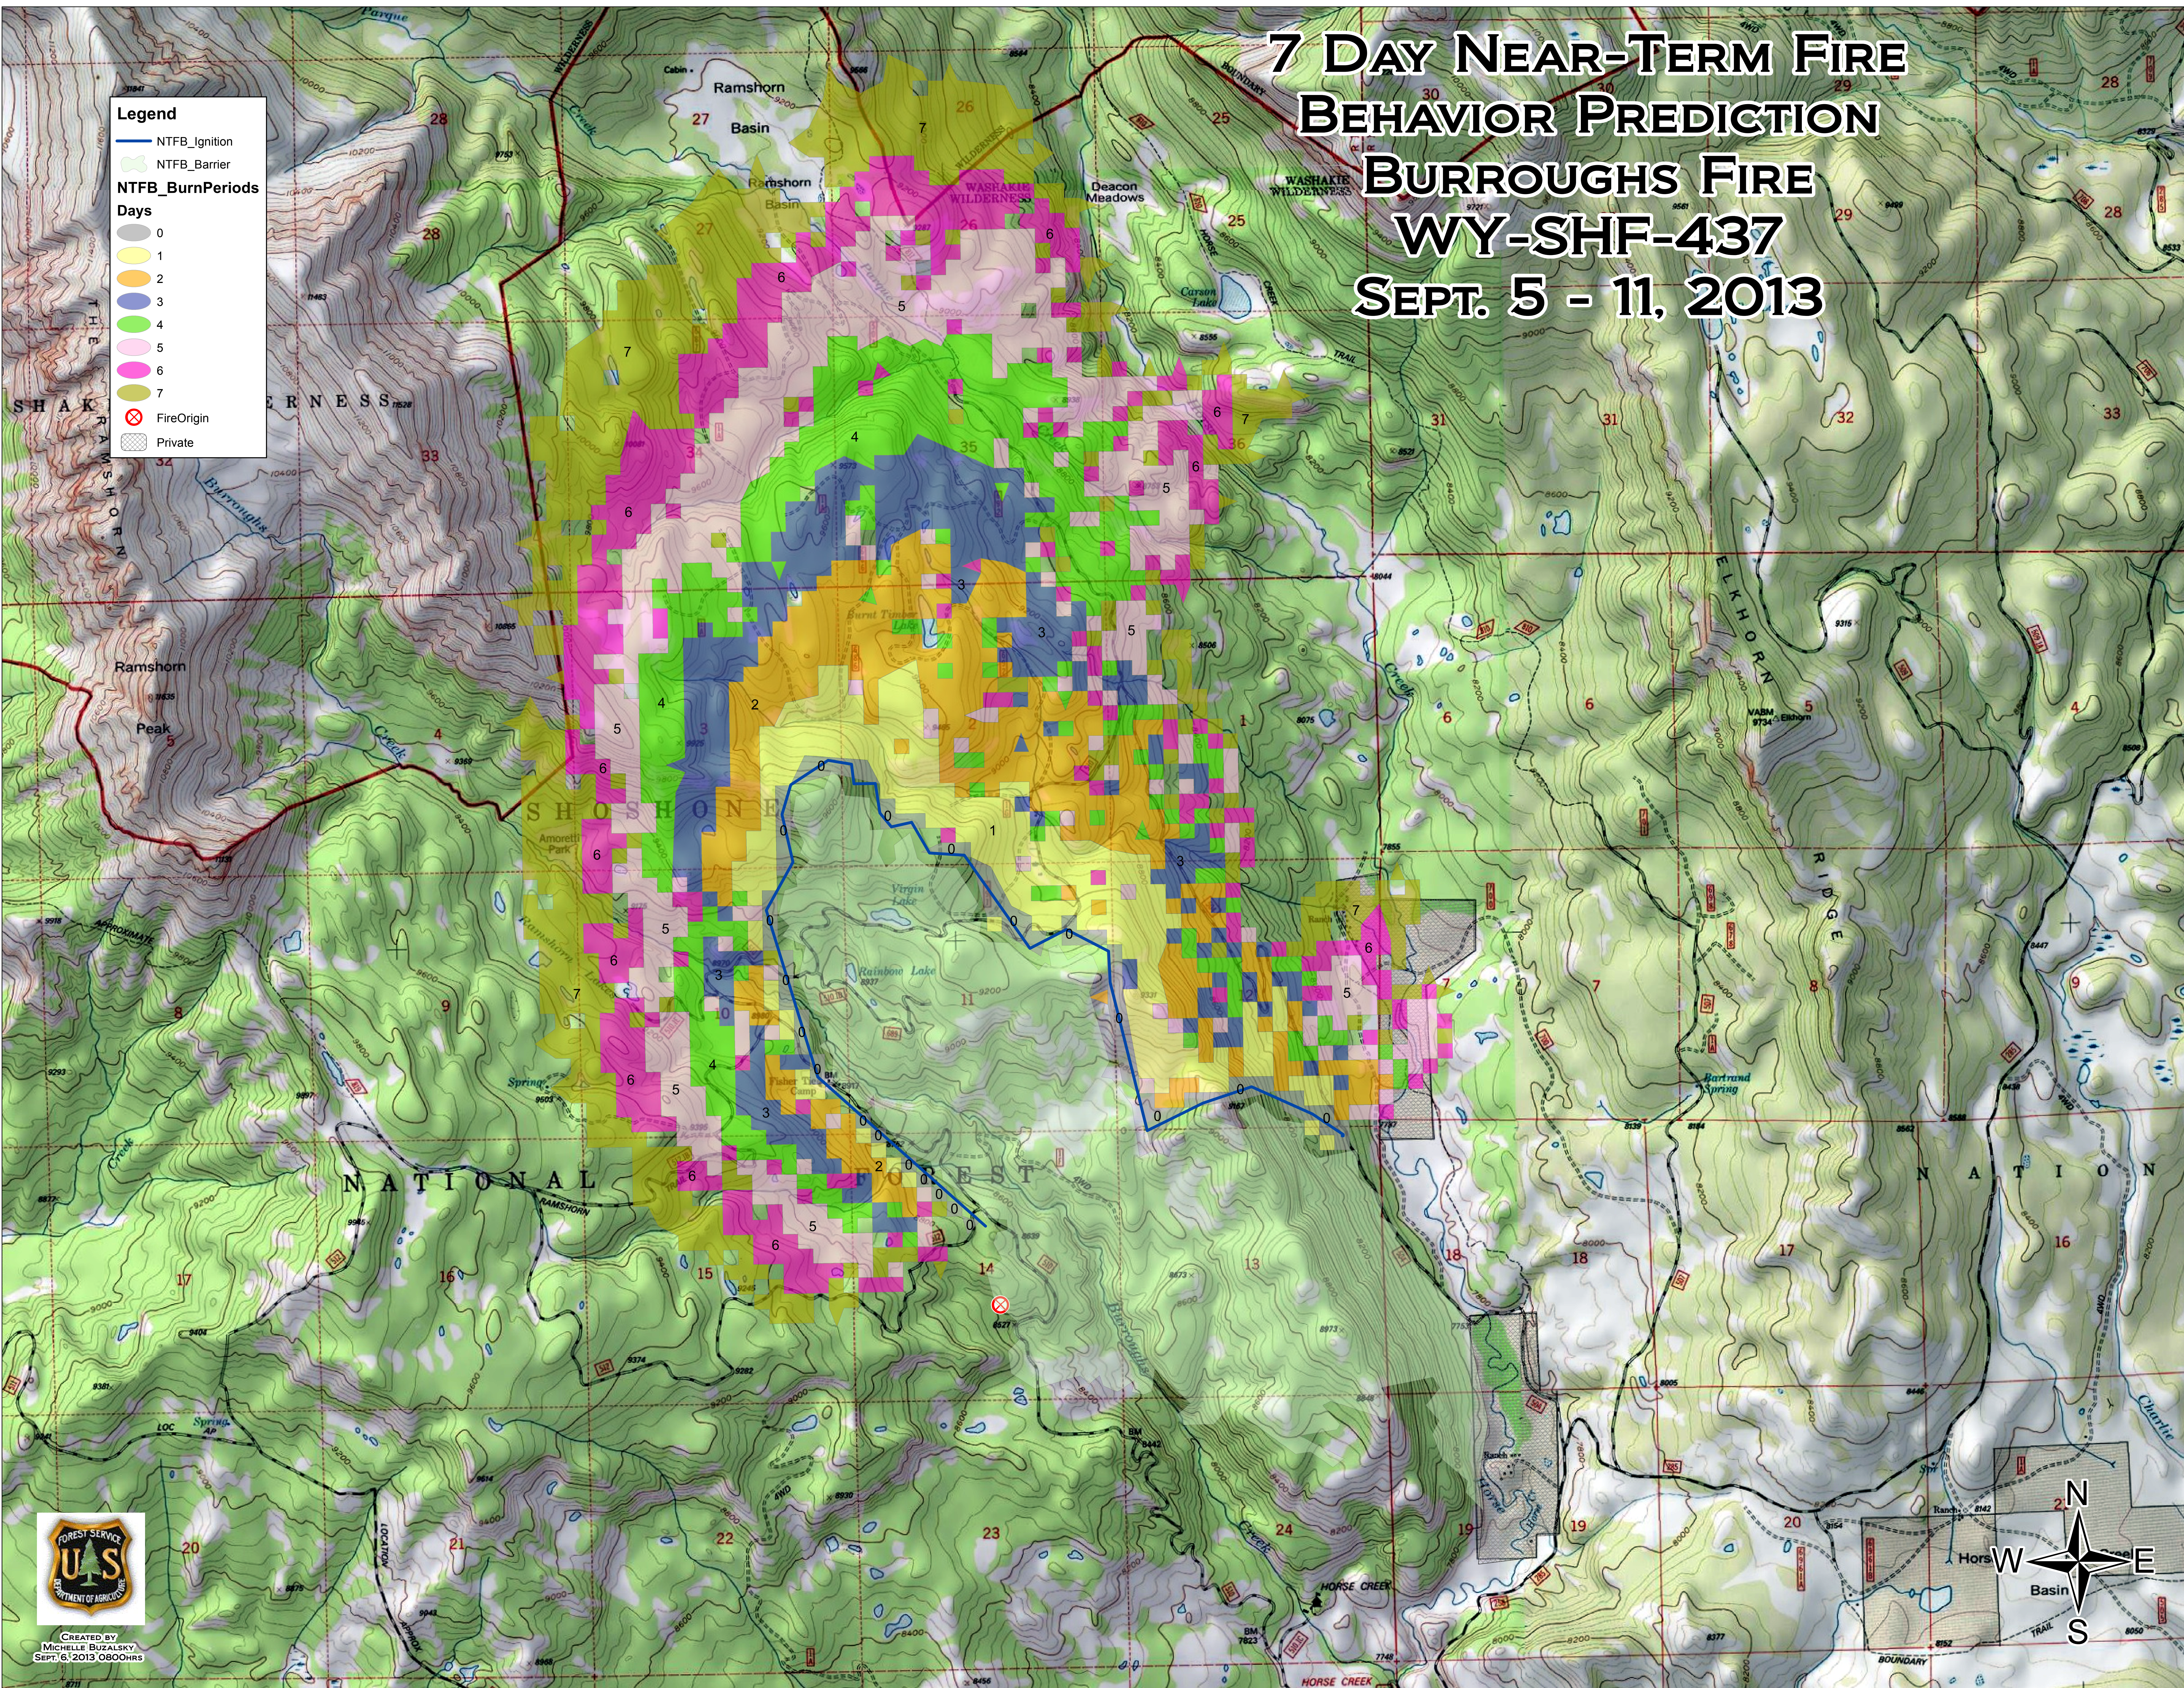

# 7 DAY NEAR-TERM FIRE BEHAVIOR PREDICTION BURROUGHS FIRE WY-SHF-437 SEPT. 5 - 11, 2013

**Legend**

- NTFB\_Ignition
- NTFB\_Barrier
- NTFB\_BurnPeriods
- Days
- 0
- 1
- 2
- 3
- 4
- 5
- 6
- 7
- FireOrigin
- Private

CREATED BY  
MICHELLE BUZALSKY  
SEPT. 6, 2013 0800HRS