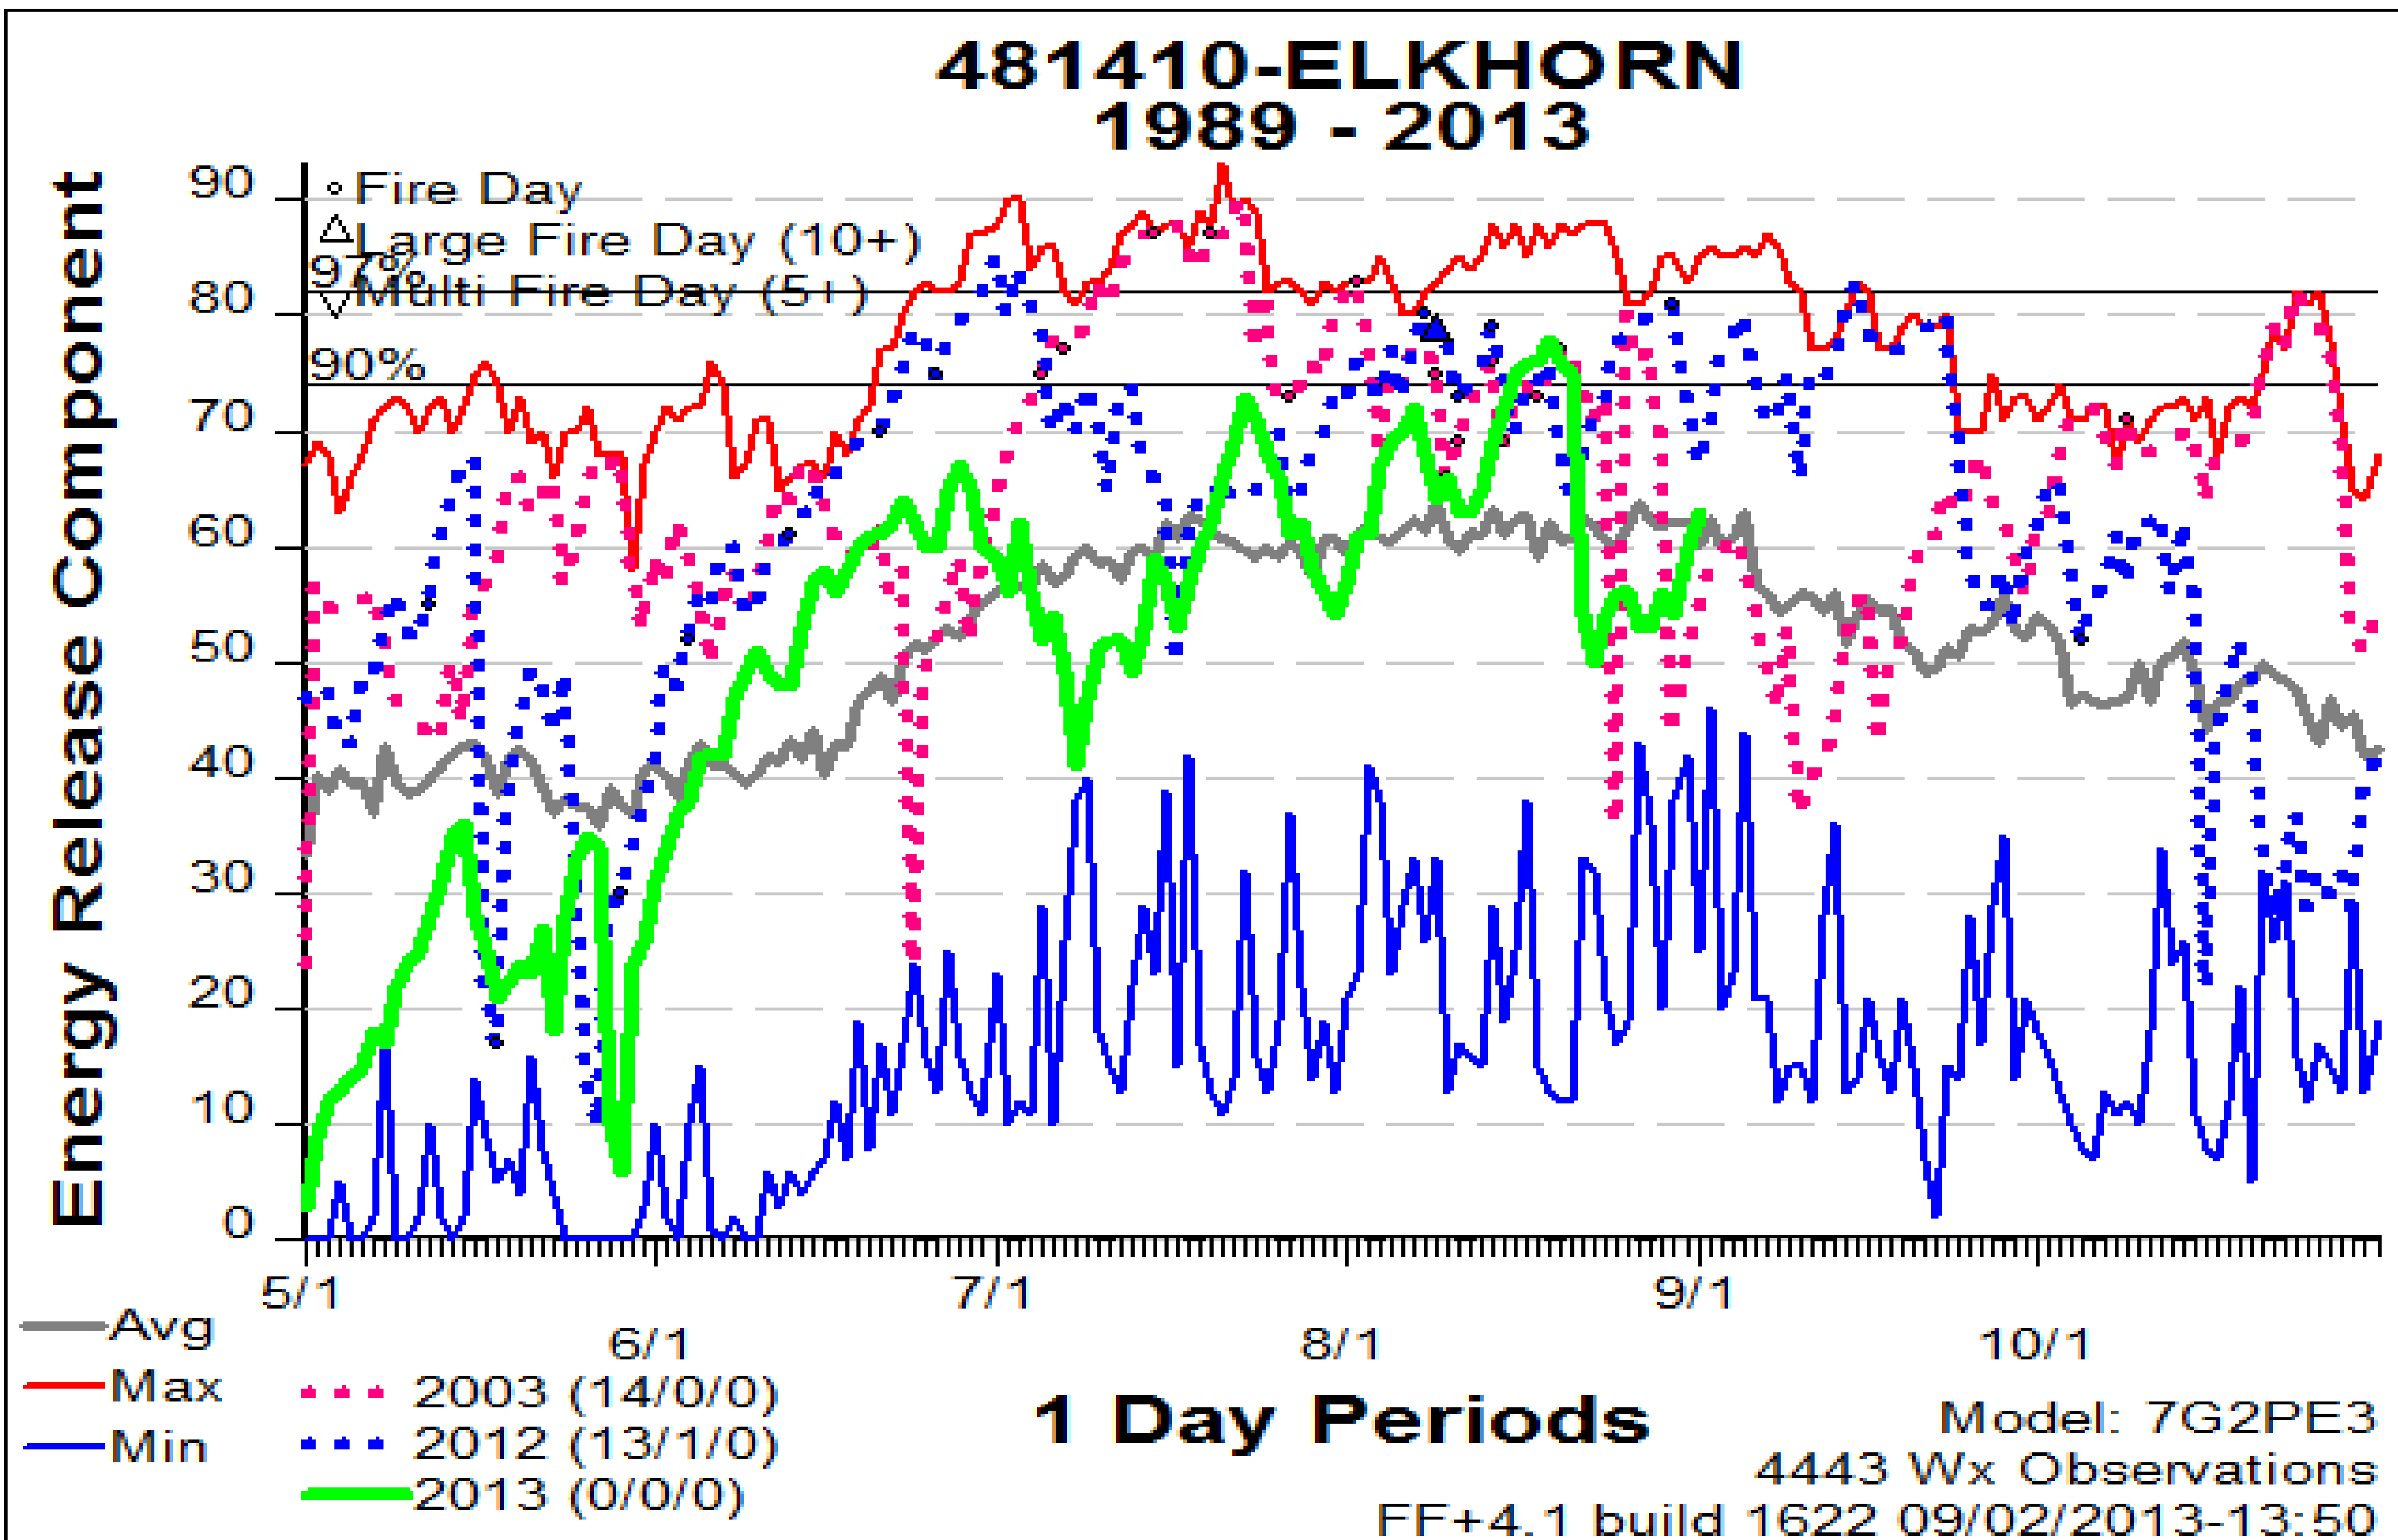

BURROUGHS FIRE WY-SHF-437 SEPT. 6, 2013

Legend

- FSPro_Ignition
- FSPro Output**
- Fire Spread Probability**
- 80 - 100%
- 60 - 79%
- 40 - 59%
- 20 - 39%
- 5 - 19%
- .2 - 4.9%
- < 0.2%
- FSPro_Barrier
- FireOrigin
- Private

CREATED BY
MICHELLE BUZALSKY
SEPT. 5, 2013 1730HRS

Current Elkhorn ERC's

Elkhorn RAWs – Wind Rose

Station: **481410 ELKHORN**
 Latitude: **43° 40' 46.0" N**
 Longitude: **109° 36' 40.0" W**
 Elevation: **8085 ft**
 Slope Class: **2**