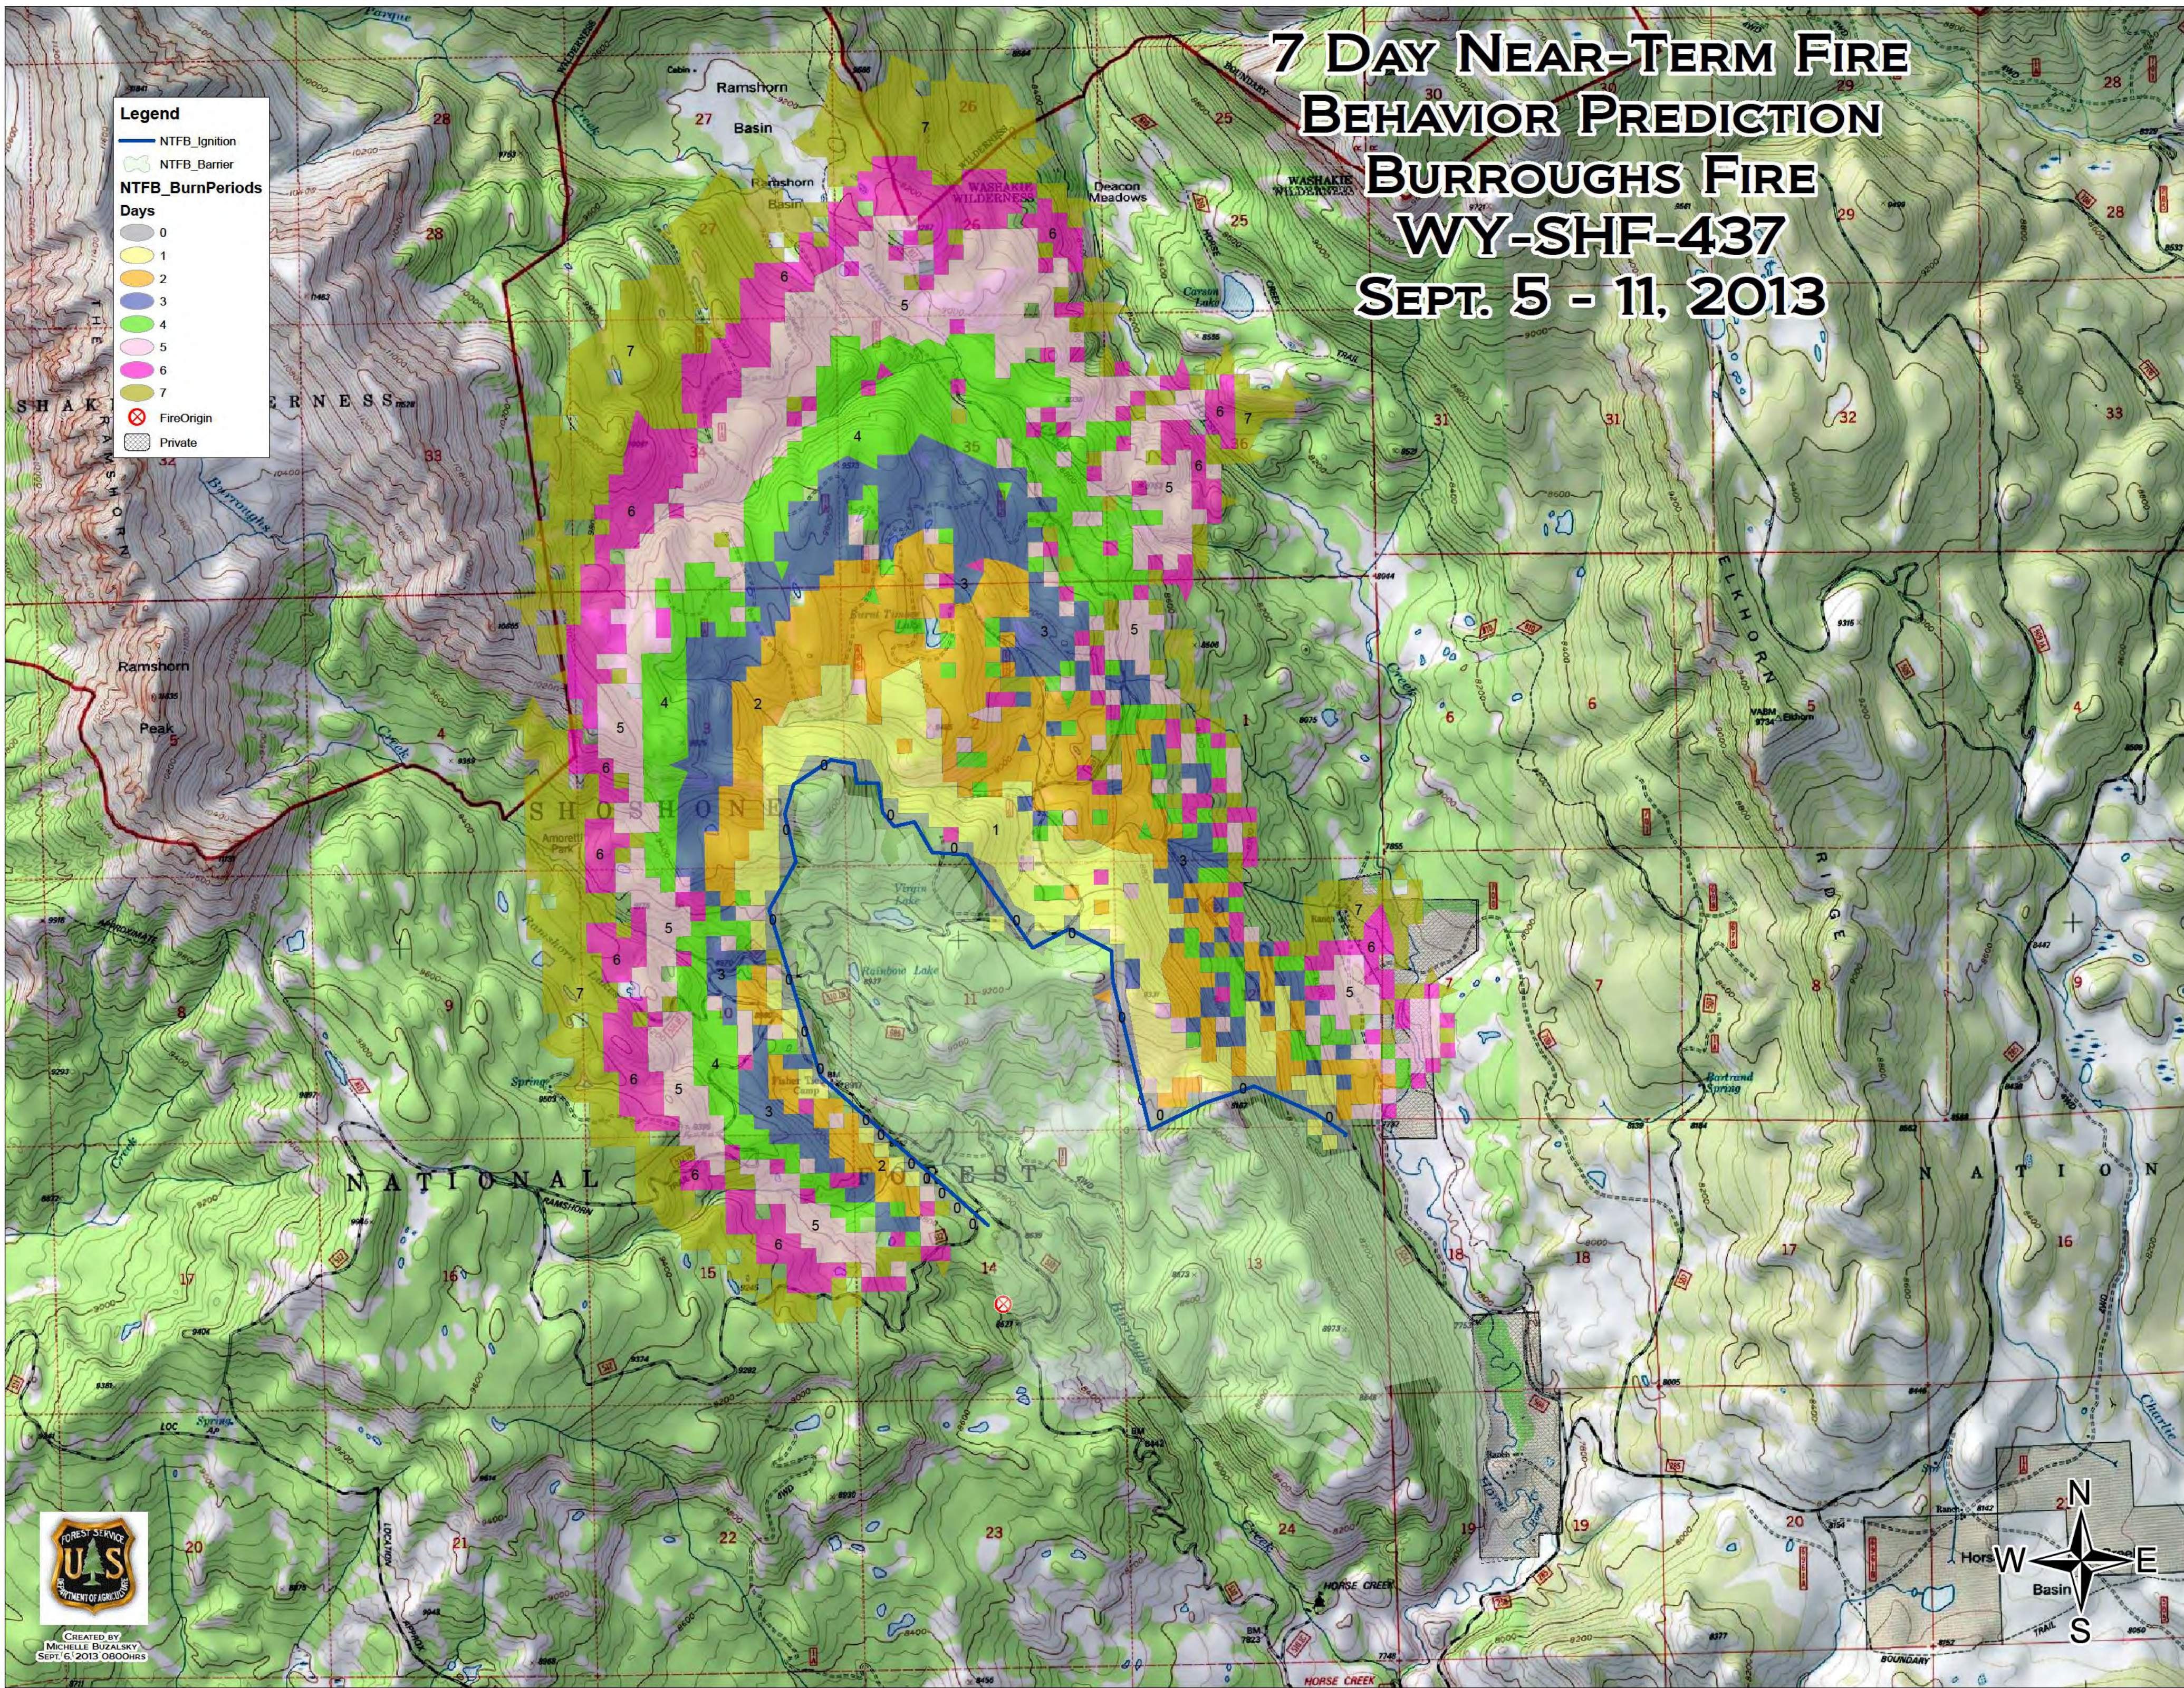

7 DAY NEAR-TERM FIRE BEHAVIOR PREDICTION BURROUGHS FIRE WY-SHF-437 SEPT. 5 - 11, 2013

Legend

- NTFB_Ignition
- NTFB_Barrier
- NTFB_BurnPeriods
- Days
- 0
- 1
- 2
- 3
- 4
- 5
- 6
- 7
- FireOrigin
- Private

CREATED BY
MICHELLE BUZALSKY
SEPT. 6, 2013 0800HRS