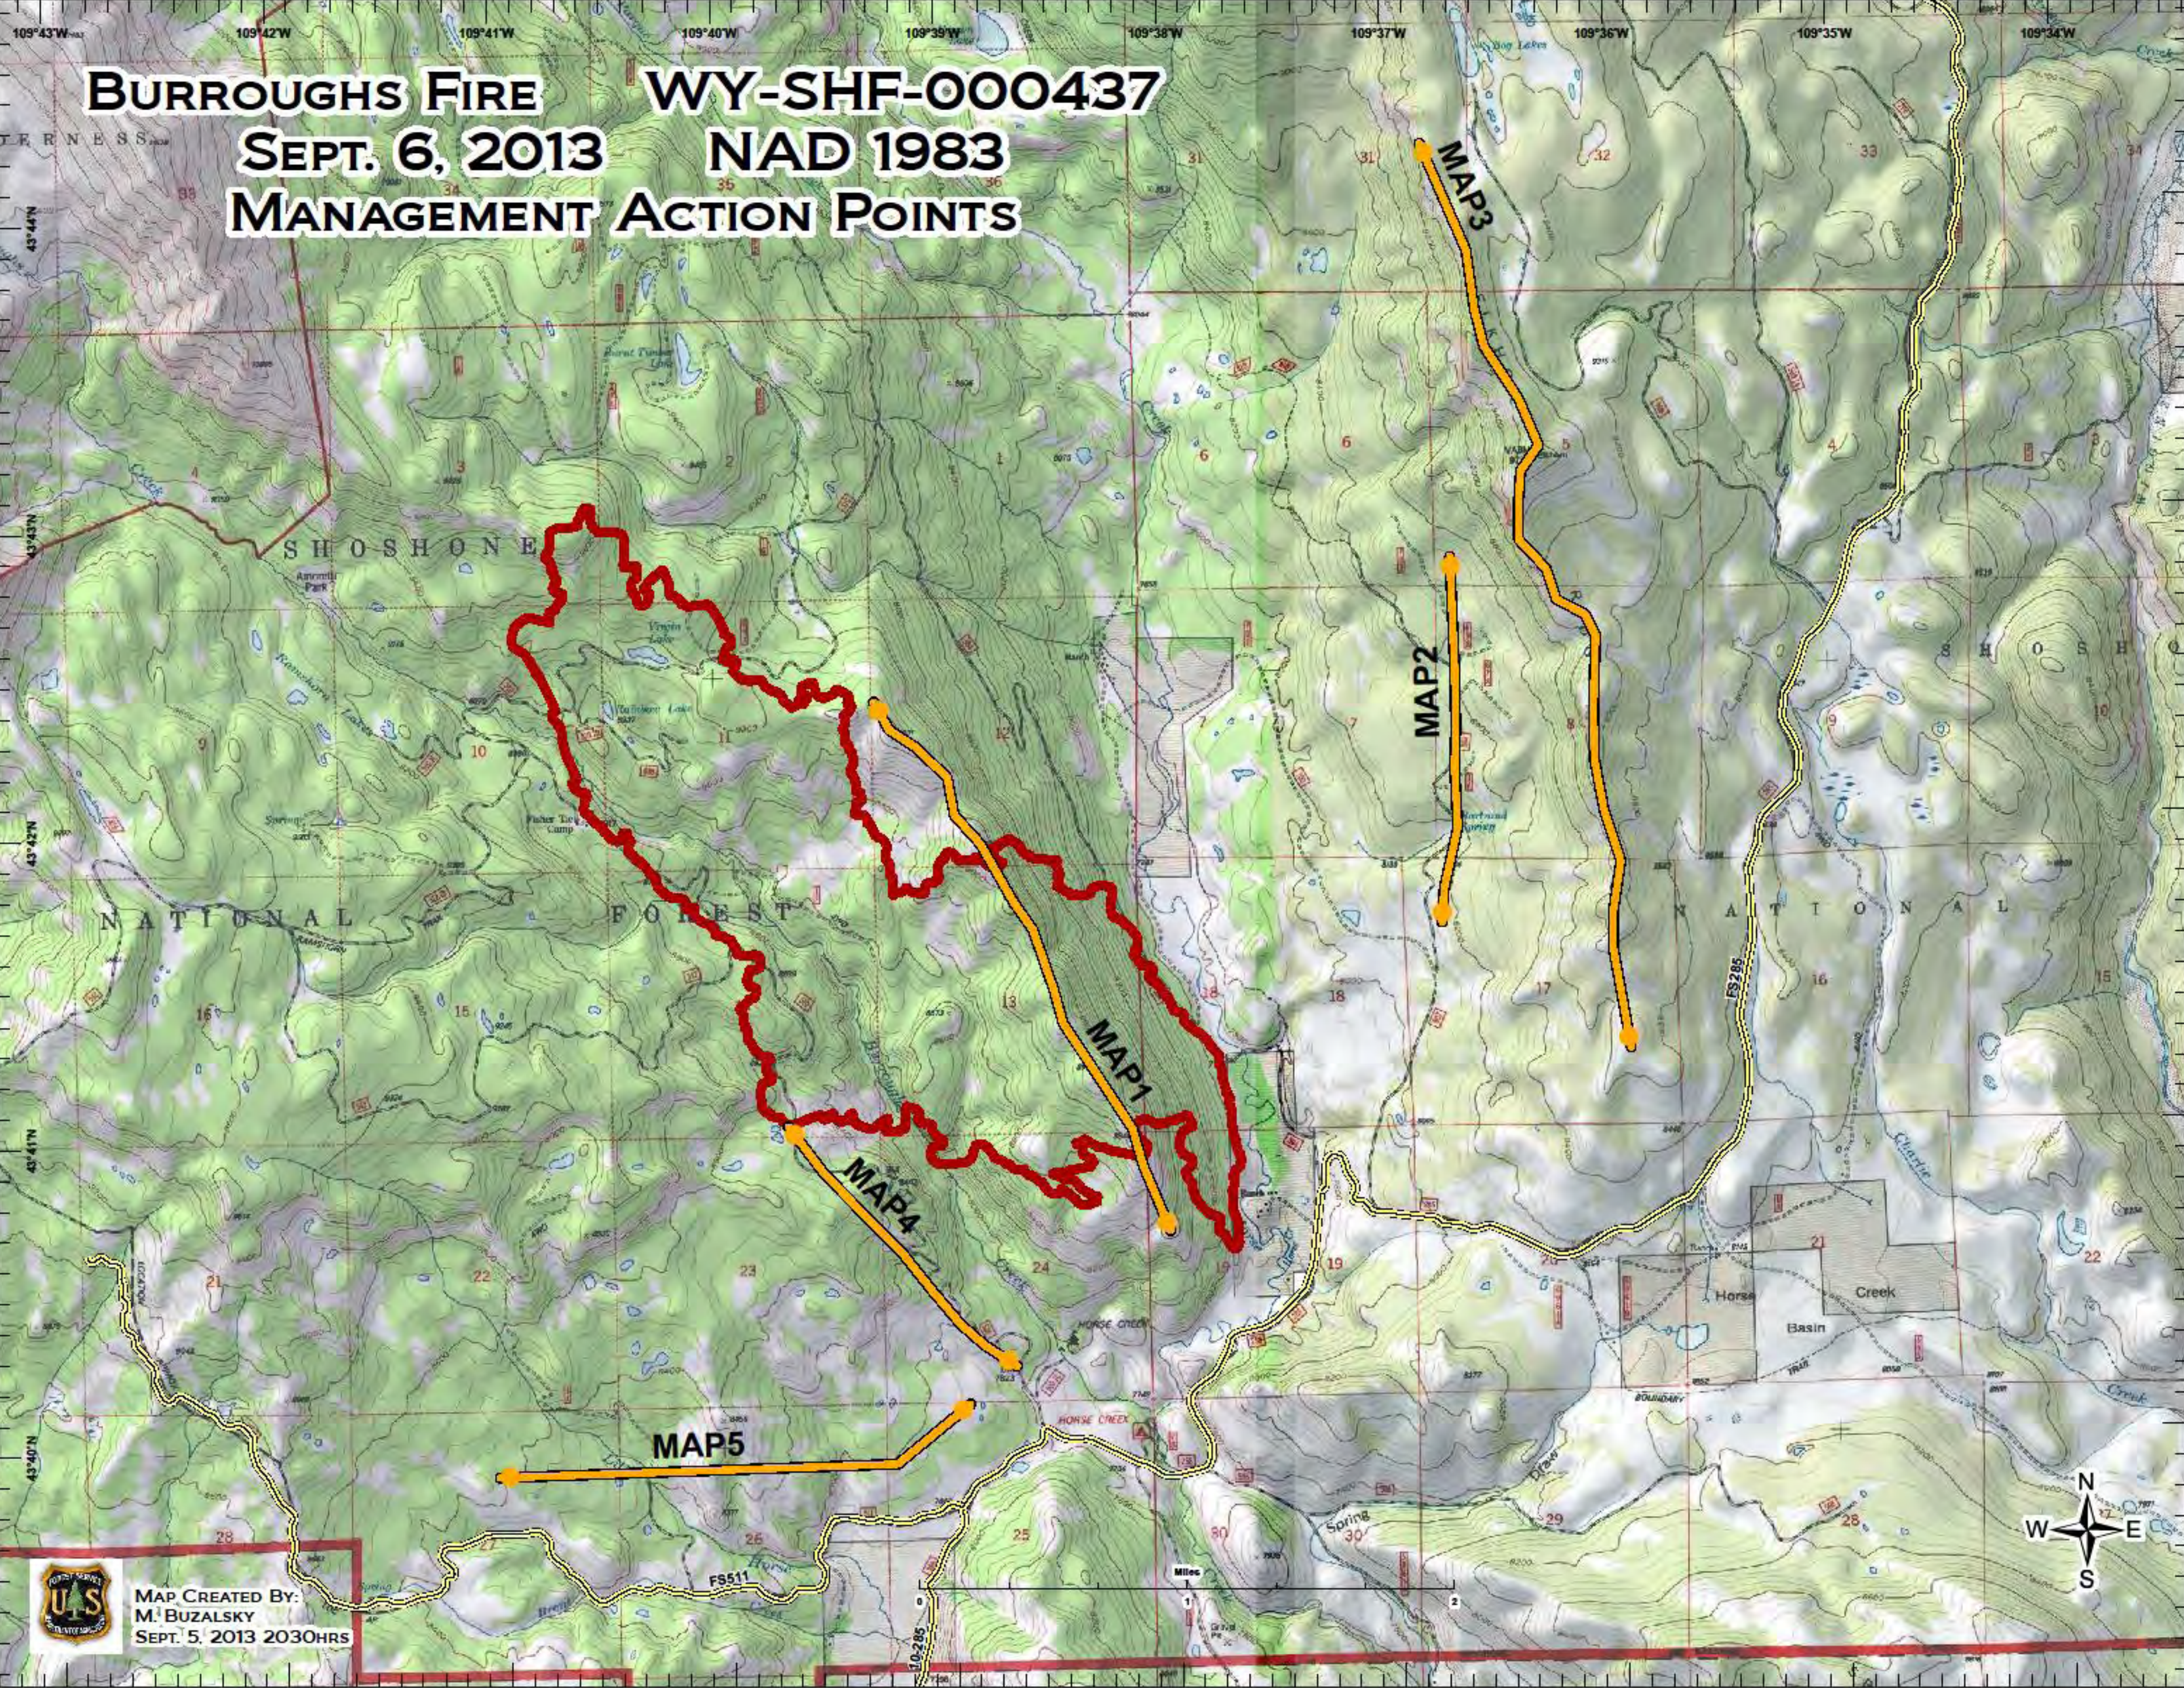

BURROUGHS FIRE WY-SHF-000437

SEPT. 6, 2013 NAD 1983

MANAGEMENT ACTION POINTS

MAP CREATED BY:
M. BUZALSKY
SEPT. 5, 2013 2030HRS