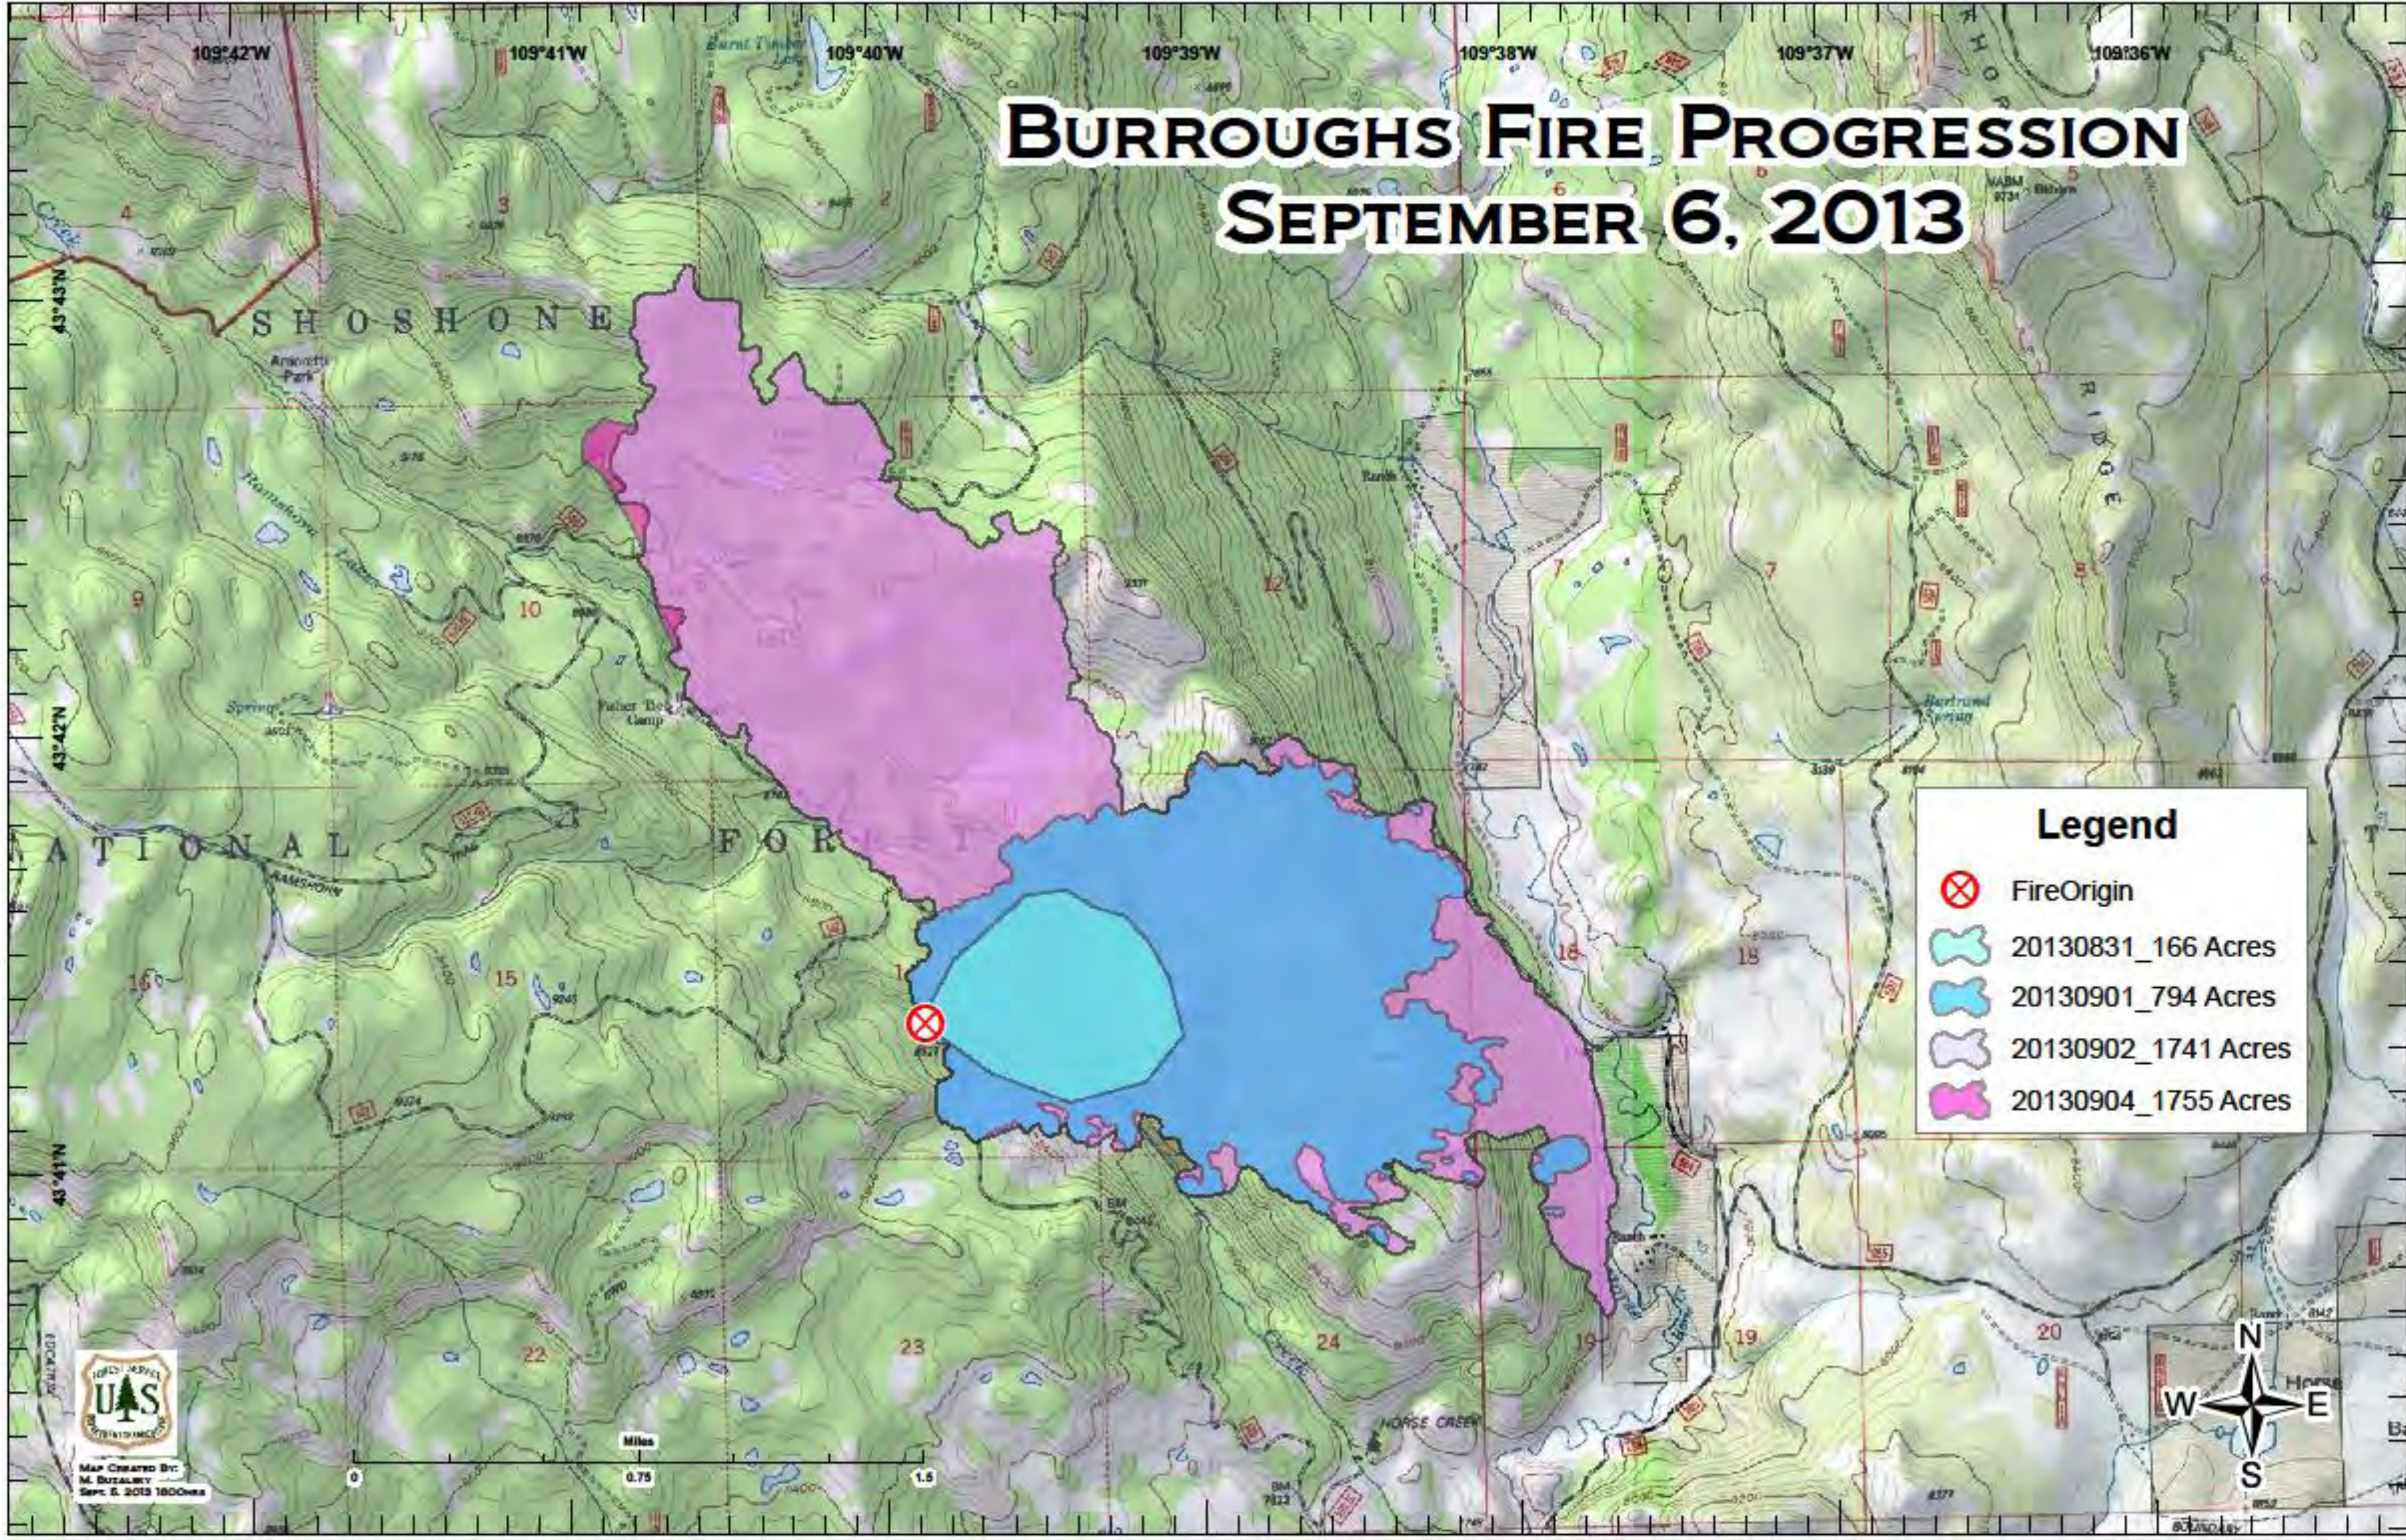

BURROUGHS FIRE PROGRESSION SEPTEMBER 6, 2013

Legend

-  FireOrigin
-  20130831_166 Acres
-  20130901_794 Acres
-  20130902_1741 Acres
-  20130904_1755 Acres

Map Created By:
M. Buzalby
Sept. 6, 2013 1000hrs

BURROUGHS FIRE **WY-SHF-000437**
SEPT. 6, 2013 **NAD 1983**
1794 ACRES

OBJECTIVES

- **NO LOSS OF LIFE OR SERIOUS INJURY TO PUBLIC AND FIREFIGHTERS.**
- **REDUCE THREAT AND MINIMIZE DAMAGE TO PRIVATE PROPERTY AND STRUCTURES LOCATED WITHIN AND ADJACENT TO THE FOREST BOUNDARY.**
- **MINIMIZE LOSS OR DAMAGE TO FOREST FACILITIES AND DEVELOPMENTS, HORSE CREEK GUARD STATION AND HORSE CREEK CAMPGROUND.**
- **MINIMIZE LOSS OR DAMAGE TO CULTURAL RESOURCES WHERE FEASIBLE.**

BURROUGHS FIRE
SEPT. 6, 2013
1794 ACRES

WY-SHF-000437
NAD 1983

VALUES AT RISK

PRIVATE LAND

HORSE CREEK GUARD STATION

HORSE CREEK CAMPGROUND

MAP CREATED BY:
M. BUZALSKY
SEPT. 5, 2013 2030HRS

WFDSS FSPRO 7 DAY RUN

CREATED BY
MICHELLE BUZALSKY
SEPT. 5, 2013 1730HRS

Current Elkhorn ERC's

Elkhorn RAWs – Wind Rose

Station: **481410 ELKHORN**
 Latitude: **43° 40' 46.0" N**
 Longitude: **109° 36' 40.0" W**
 Elevation: **8085 ft**
 Slope Class: **2**