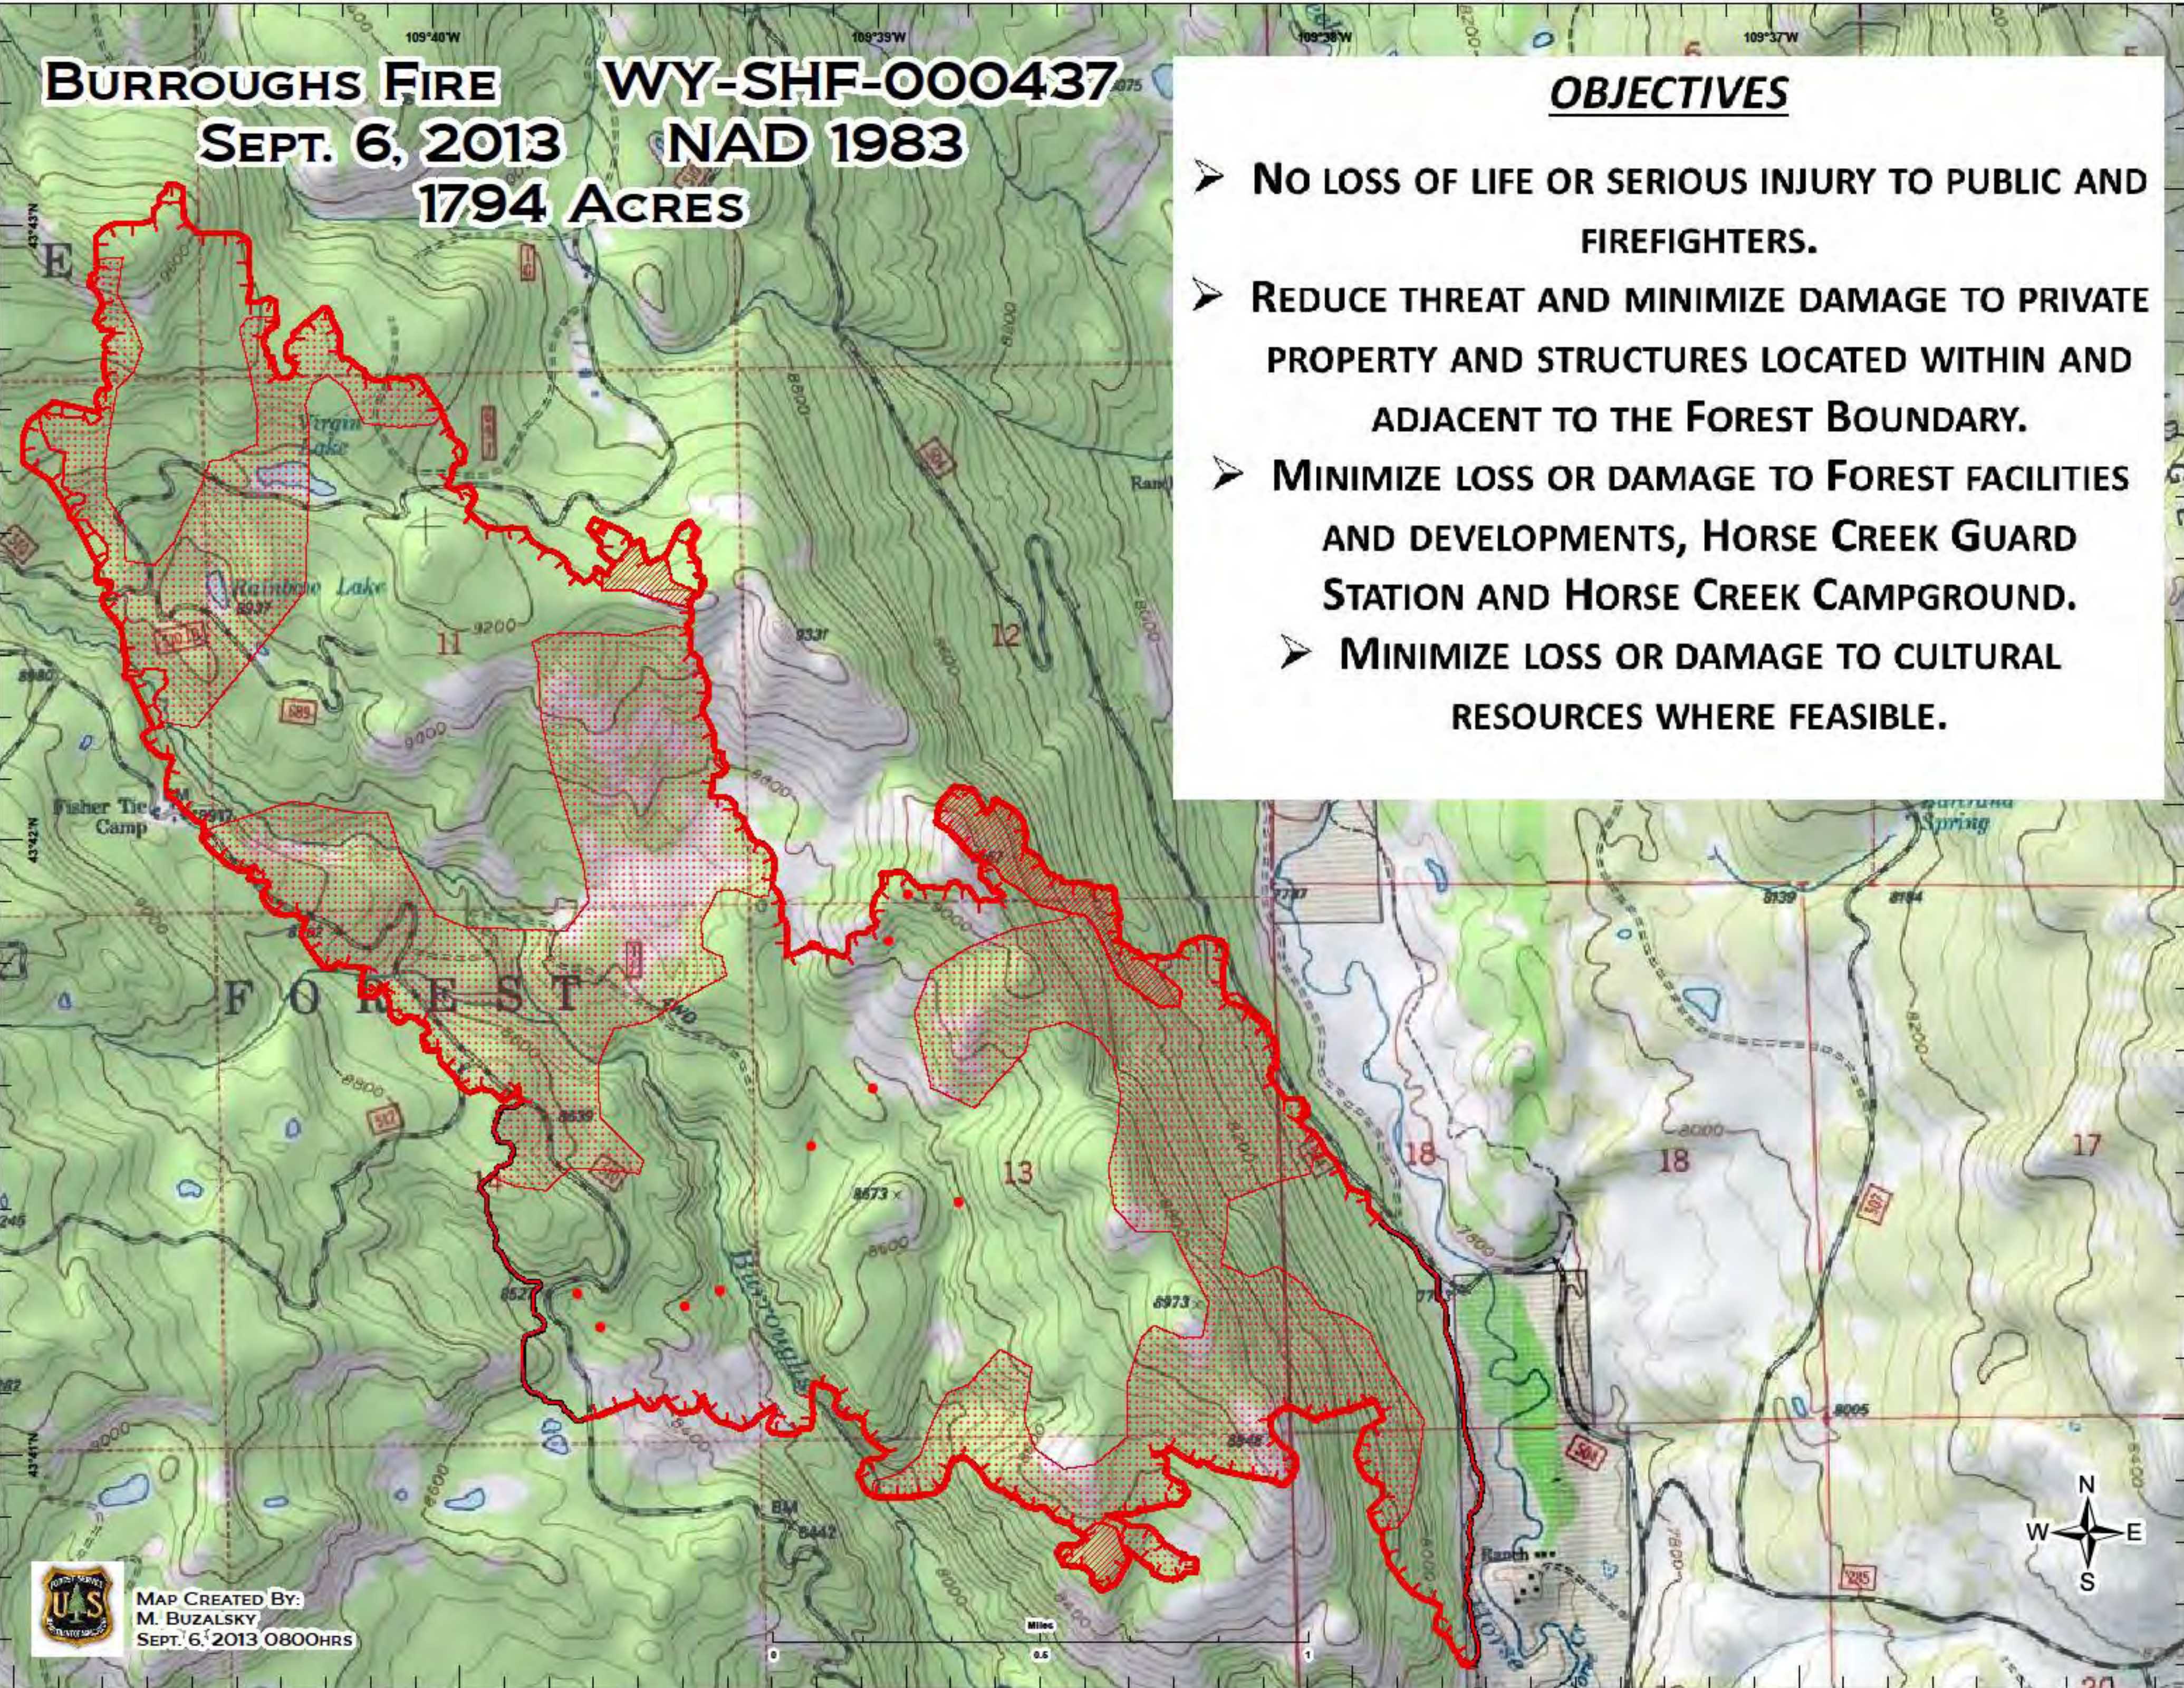

BURROUGHS FIRE PROGRESSION SEPTEMBER 6, 2013

Legend

-  FireOrigin
-  20130831_166 Acres
-  20130901_794 Acres
-  20130902_1741 Acres
-  20130904_1755 Acres

Map Created By:
M. Buzalby
Sept. 6, 2013 1000hrs

BURROUGHS FIRE **WY-SHF-000437**
SEPT. 6, 2013 **NAD 1983**
1794 ACRES

OBJECTIVES

- **NO LOSS OF LIFE OR SERIOUS INJURY TO PUBLIC AND FIREFIGHTERS.**
- **REDUCE THREAT AND MINIMIZE DAMAGE TO PRIVATE PROPERTY AND STRUCTURES LOCATED WITHIN AND ADJACENT TO THE FOREST BOUNDARY.**
- **MINIMIZE LOSS OR DAMAGE TO FOREST FACILITIES AND DEVELOPMENTS, HORSE CREEK GUARD STATION AND HORSE CREEK CAMPGROUND.**
- **MINIMIZE LOSS OR DAMAGE TO CULTURAL RESOURCES WHERE FEASIBLE.**

BURROUGHS FIRE
SEPT. 6, 2013
1794 ACRES

WY-SHF-000437
NAD 1983

VALUES AT RISK

PRIVATE LAND

HORSE CREEK GUARD STATION

HORSE CREEK CAMPGROUND

MAP CREATED BY:
M. BUZALSKY
SEPT. 5, 2013 2030HRS

WFDSS FSPRO 7 DAY RUN

CREATED BY
MICHELLE BUZALSKY
SEPT. 5, 2013 1730HRS

Current Elkhorn ERC's

Elkhorn RAWs – Wind Rose

Station: **481410 ELKHORN**
 Latitude: **43° 40' 46.0" N**
 Longitude: **109° 36' 40.0" W**
 Elevation: **8085 ft**
 Slope Class: **2**