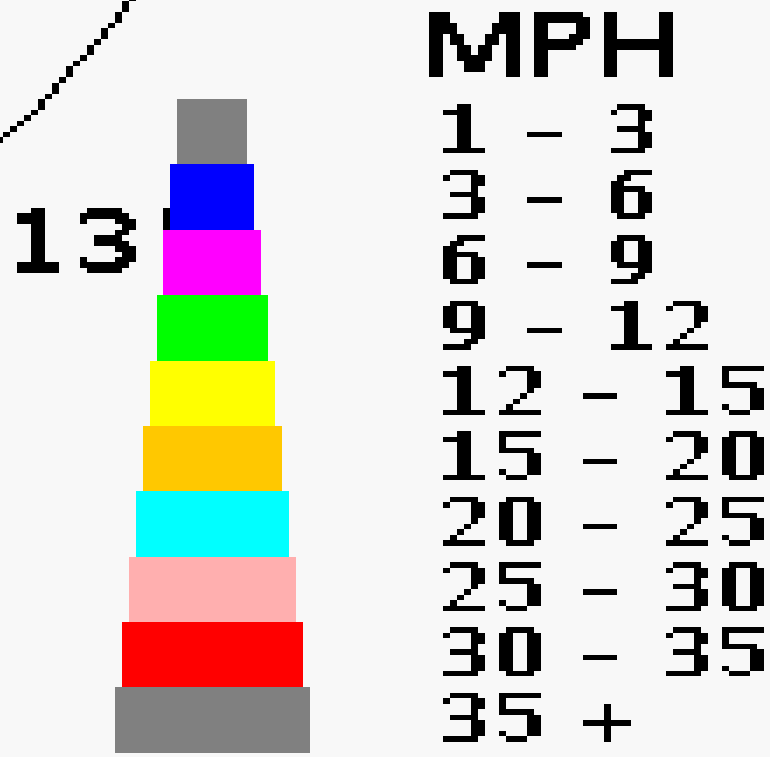

Elkhorn RAWs – Wind Rose

Station: **481410 ELKHORN**
Latitude: **43° 40' 46.0" N**
Longitude: **109° 36' 40.0" W**
Elevation: **8085 ft**
Slope Class: **2**

Years: **1989 - 2013**
Annual Filter: **8/21 thru 10/10**
Hours: **10:00 thru 20:00**
Winds Type: **Ten Min Avg**