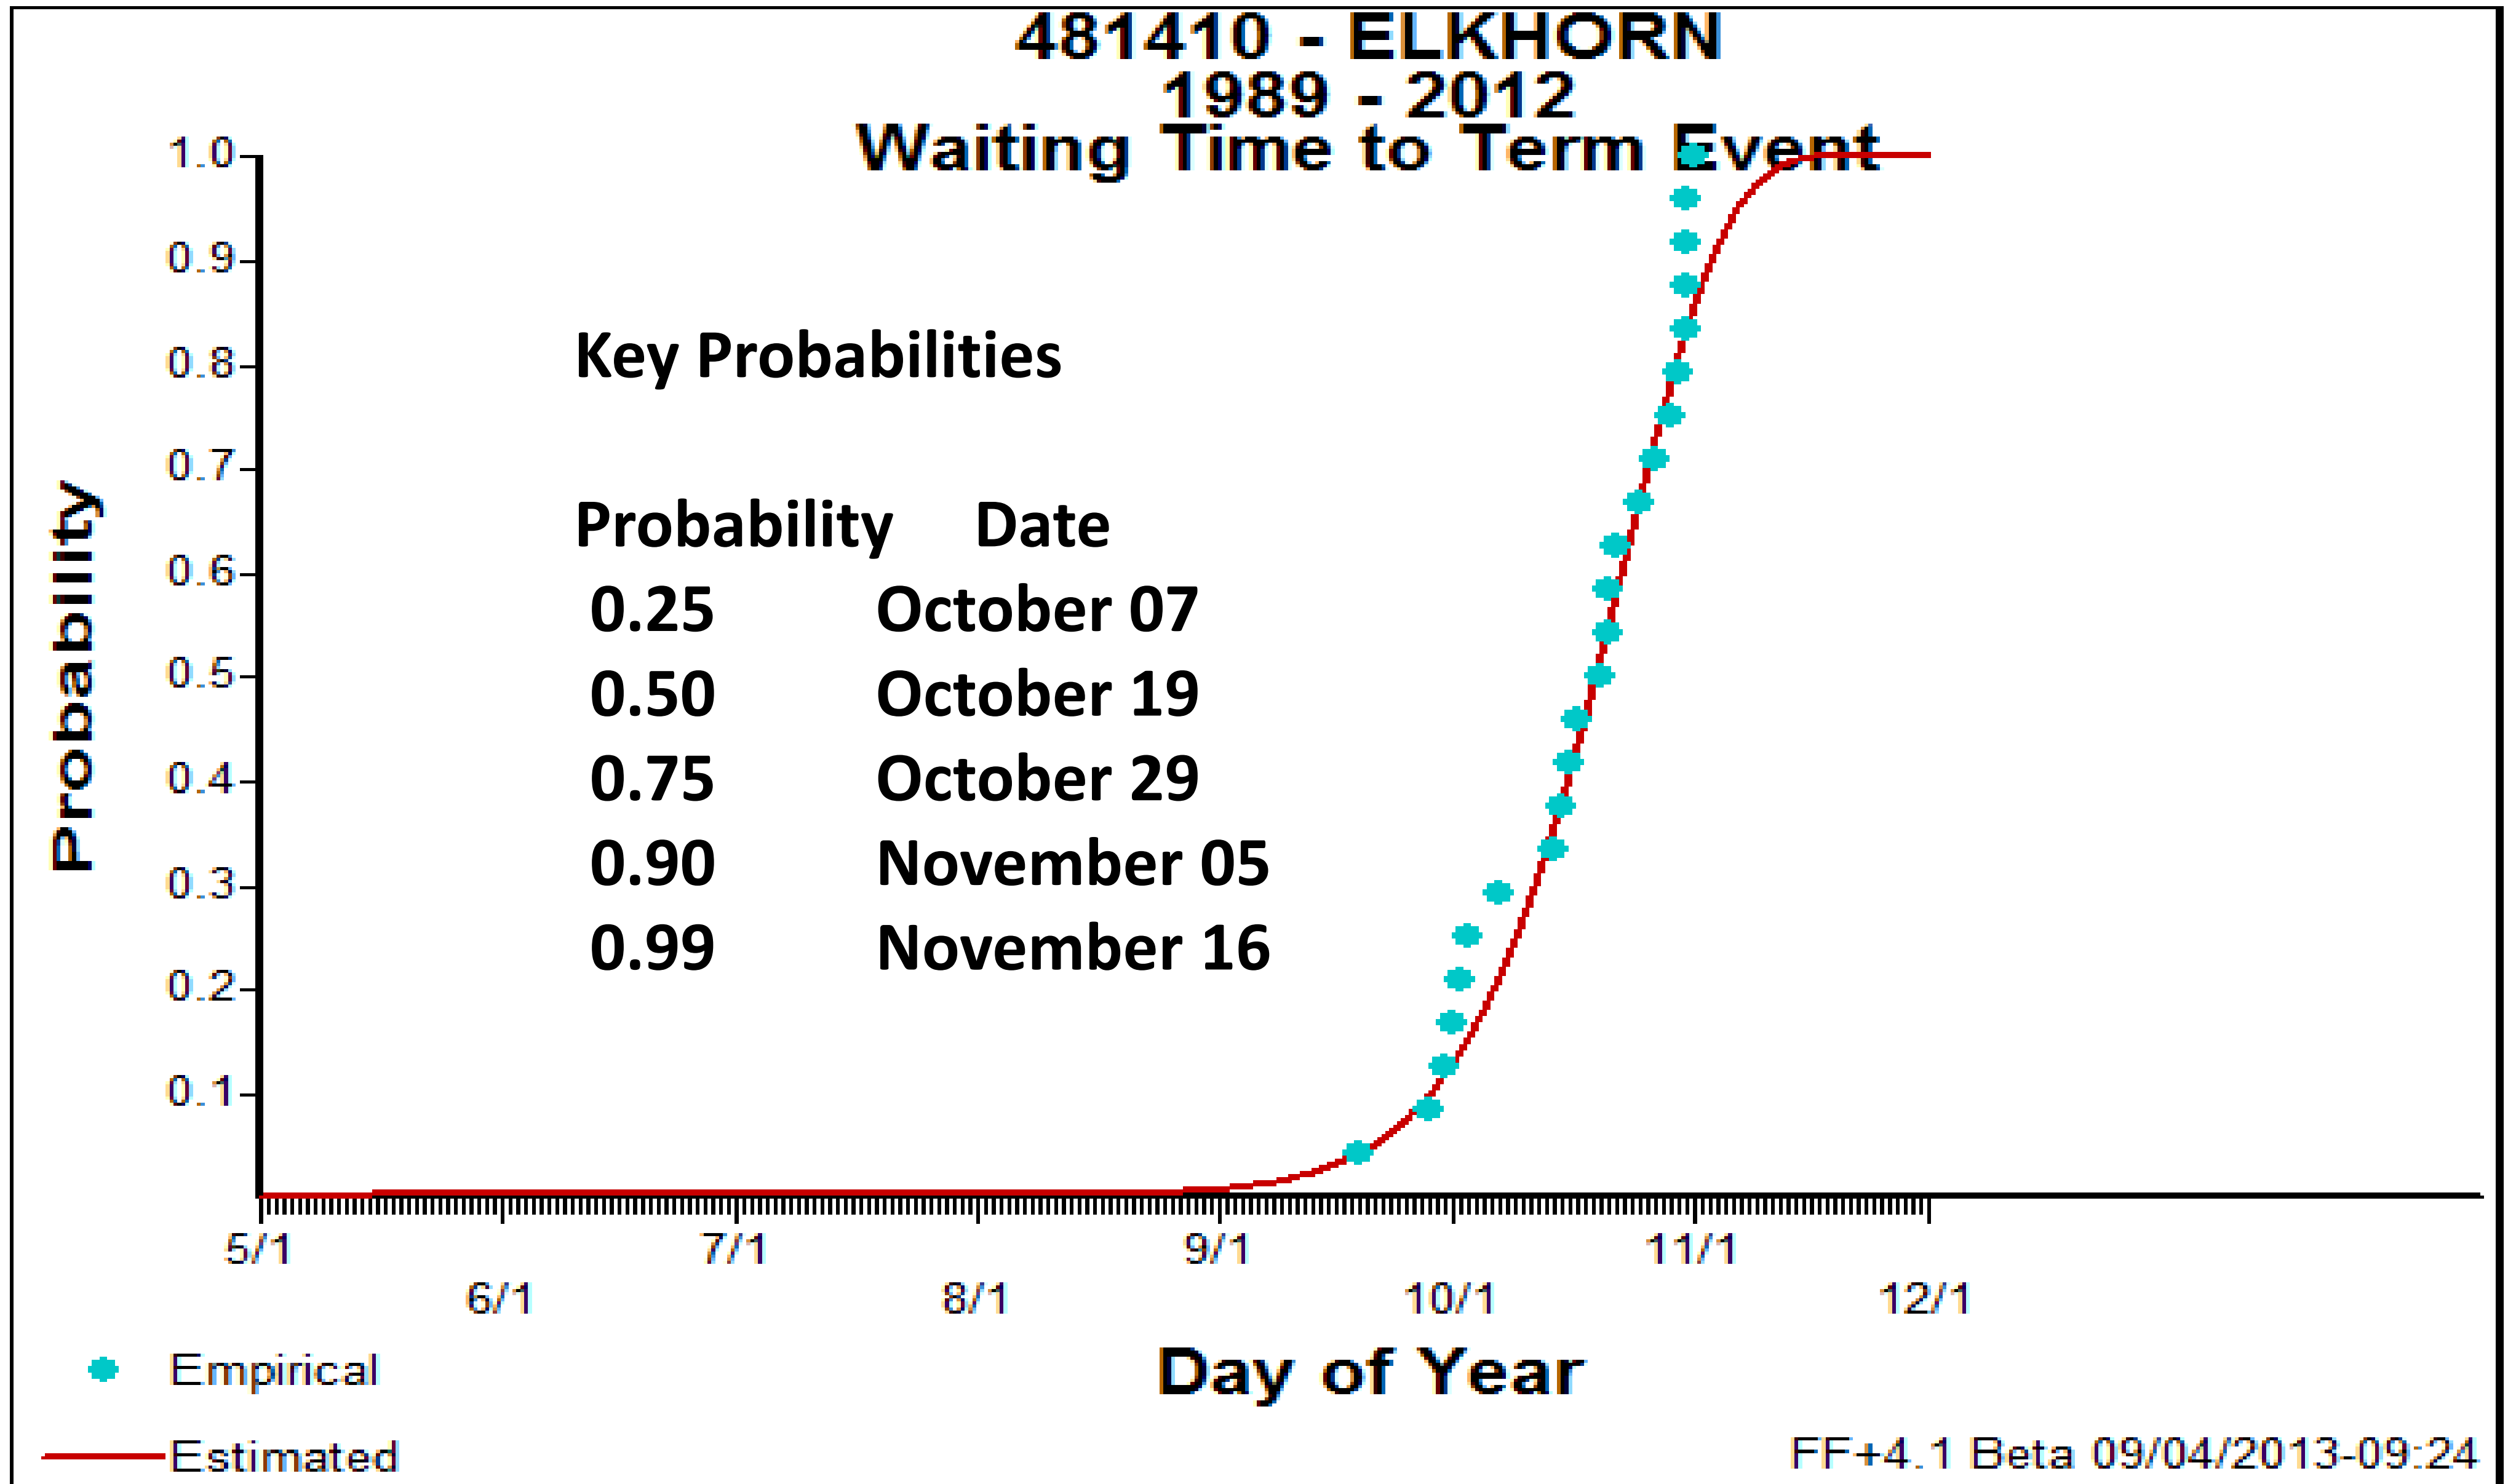

Season Ending Event Probability

ERC < = 50