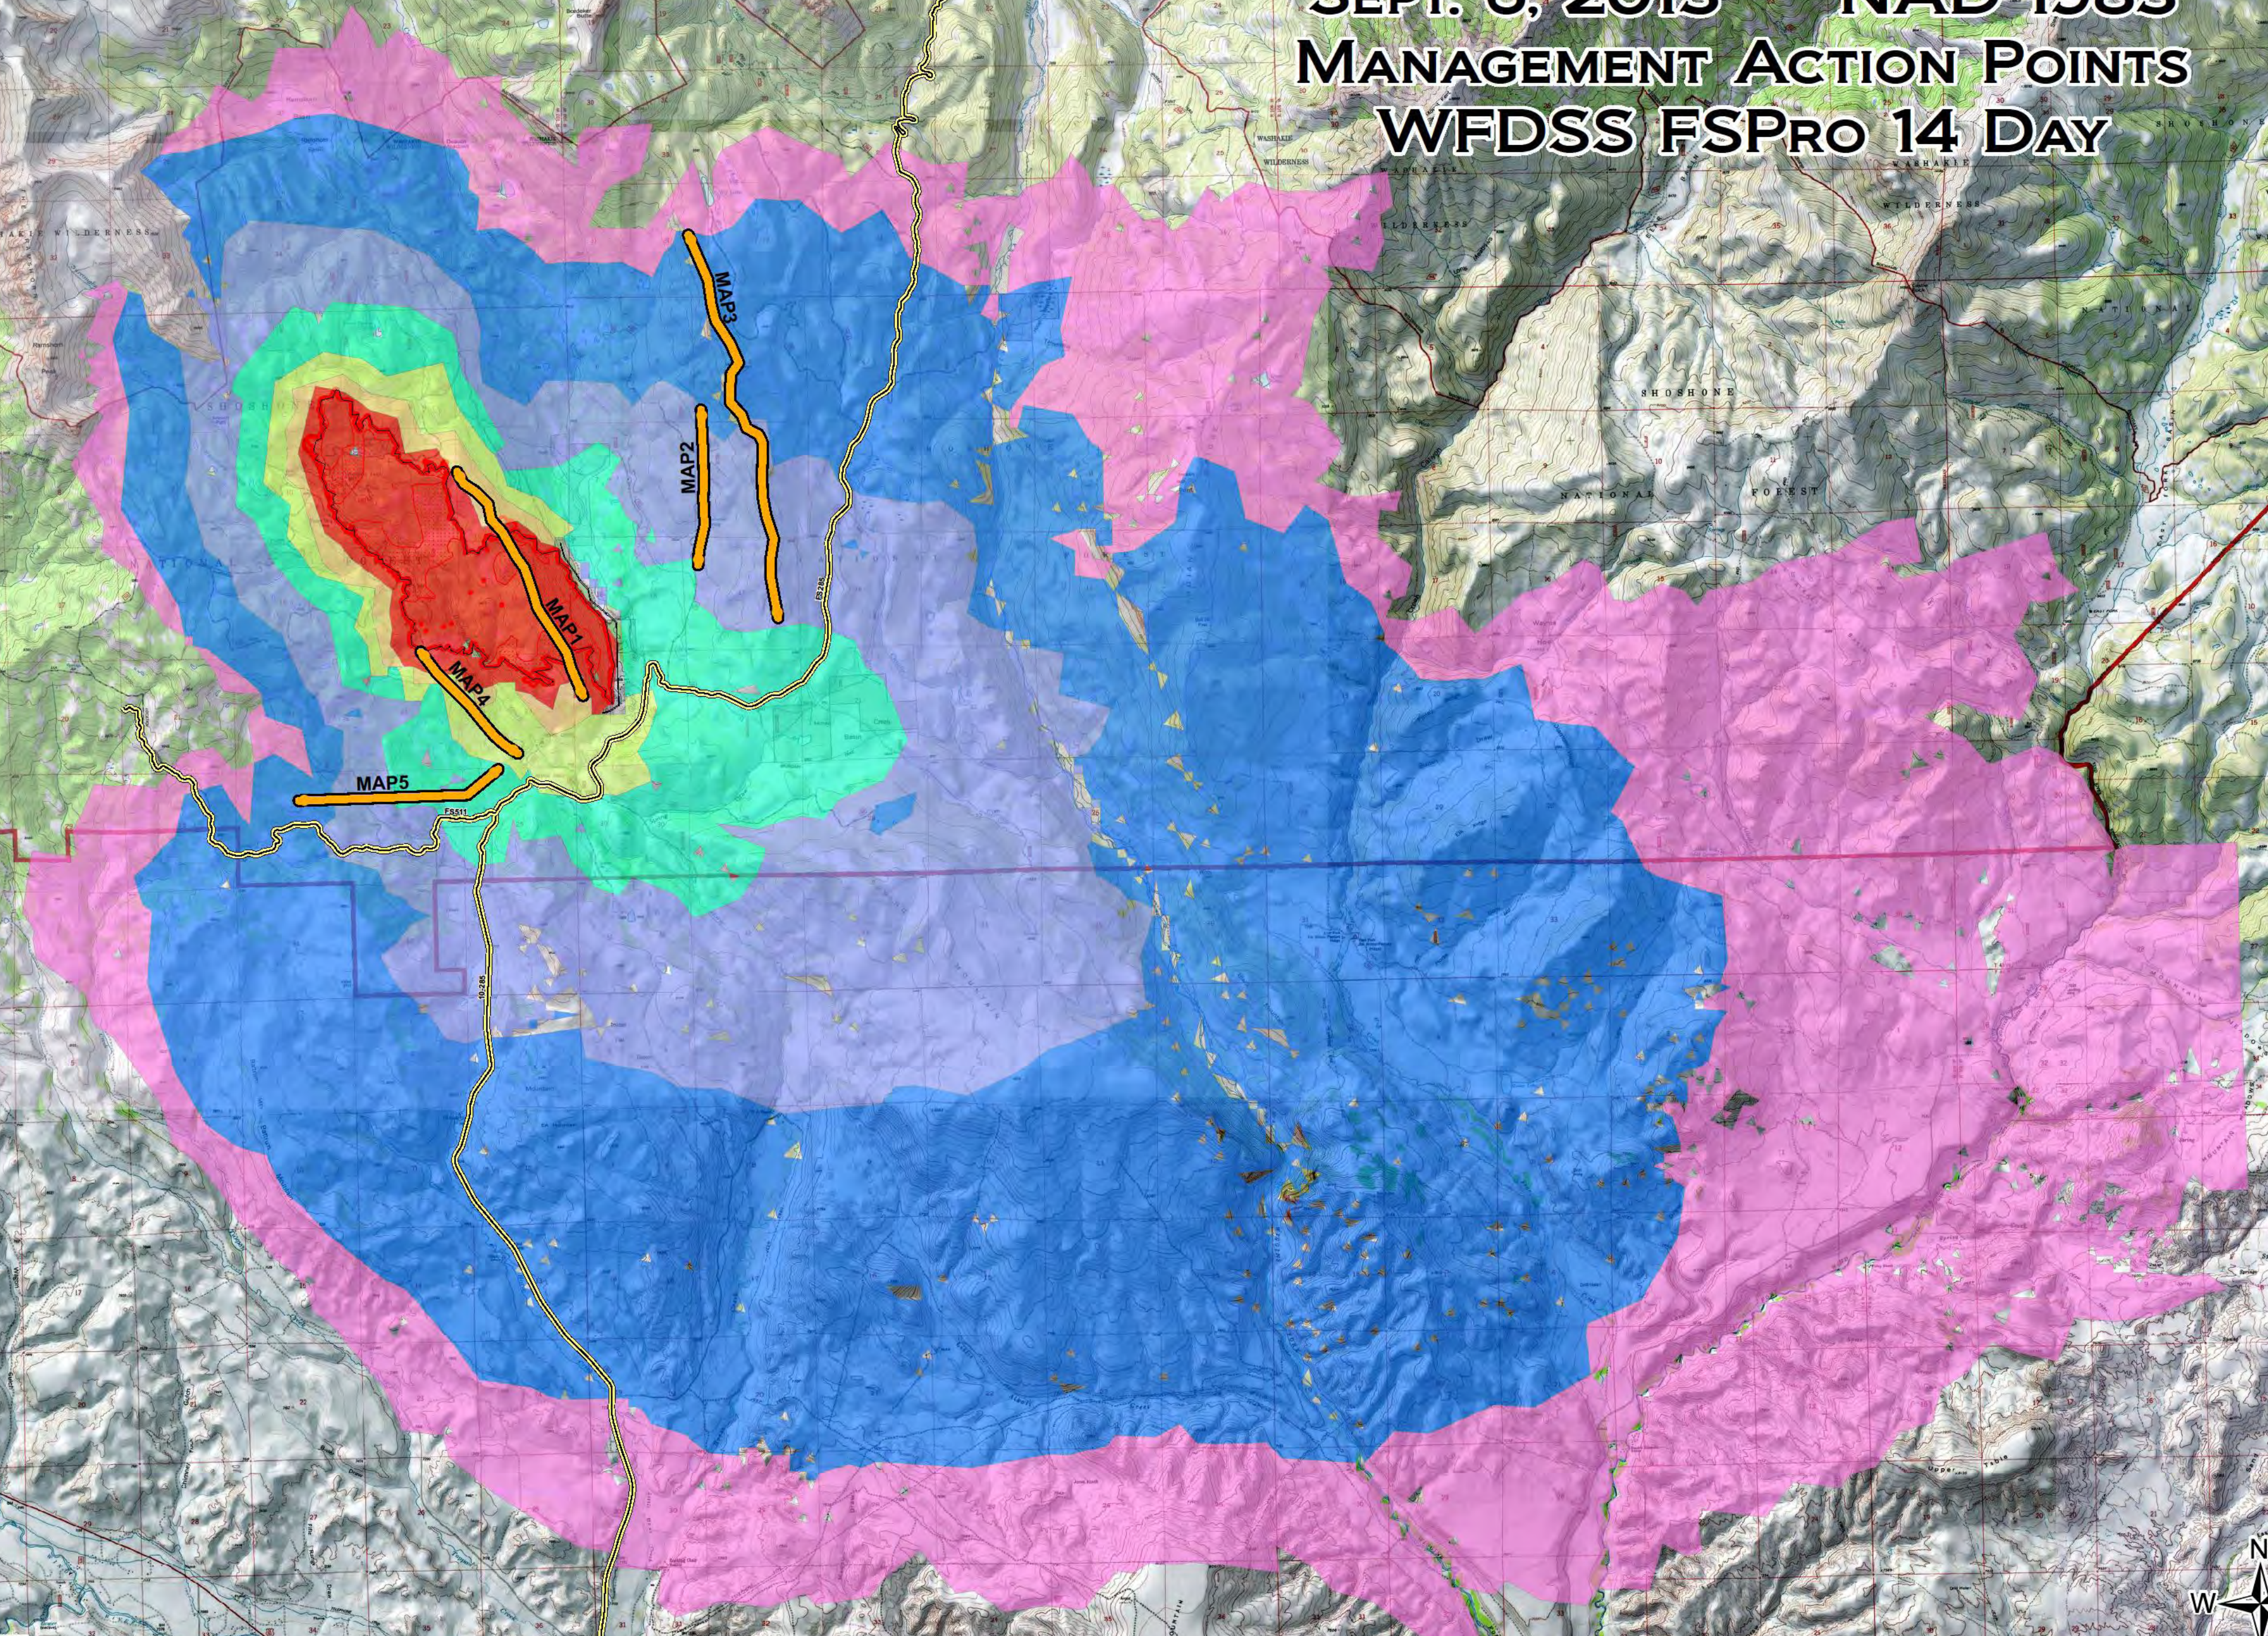

BURROUGHS FIRE **WY-SHF-000437**
SEPT. 6, 2013 **NAD 1983**
1794 ACRES

OBJECTIVES

- **NO LOSS OF LIFE OR SERIOUS INJURY TO PUBLIC AND FIREFIGHTERS.**
- **REDUCE THREAT AND MINIMIZE DAMAGE TO PRIVATE PROPERTY AND STRUCTURES LOCATED WITHIN AND ADJACENT TO THE FOREST BOUNDARY.**
- **MINIMIZE LOSS OR DAMAGE TO FOREST FACILITIES AND DEVELOPMENTS, HORSE CREEK GUARD STATION AND HORSE CREEK CAMPGROUND.**
- **MINIMIZE LOSS OR DAMAGE TO CULTURAL RESOURCES WHERE FEASIBLE.**

CREATED BY
MICHELLE BUZALSKY
SEPT. 5, 2013 1730HRS

Current Elkhorn ERC's

Elkhorn RAWs – Wind Rose

Station: **481410 ELKHORN**
 Latitude: **43° 40' 46.0" N**
 Longitude: **109° 36' 40.0" W**
 Elevation: **8085 ft**
 Slope Class: **2**

Years: **1989 - 2013**
 Annual Filter: **8/21 thru 10/10**
 Hours: **10:00 thru 20:00**
 Winds Type: **Ten Min Avg**

Season Ending Event Probability

ERC < = 50

BURROUGHS FIRE WY-SHF-000437
SEPT. 6, 2013 NAD 1983
MANAGEMENT ACTION POINTS
WFDSS FSPRO 14 DAY

Legend

- NTFB_Ignition
- NTFB_Barrier
- NTFB_BurnPeriods
- Days
- 0
- 1
- 2
- 3
- 4
- 5
- 6
- 7
- FireOrigin
- Private

CREATED BY
MICHELLE BUZALSKY
SEPT. 6, 2013 0800HRS