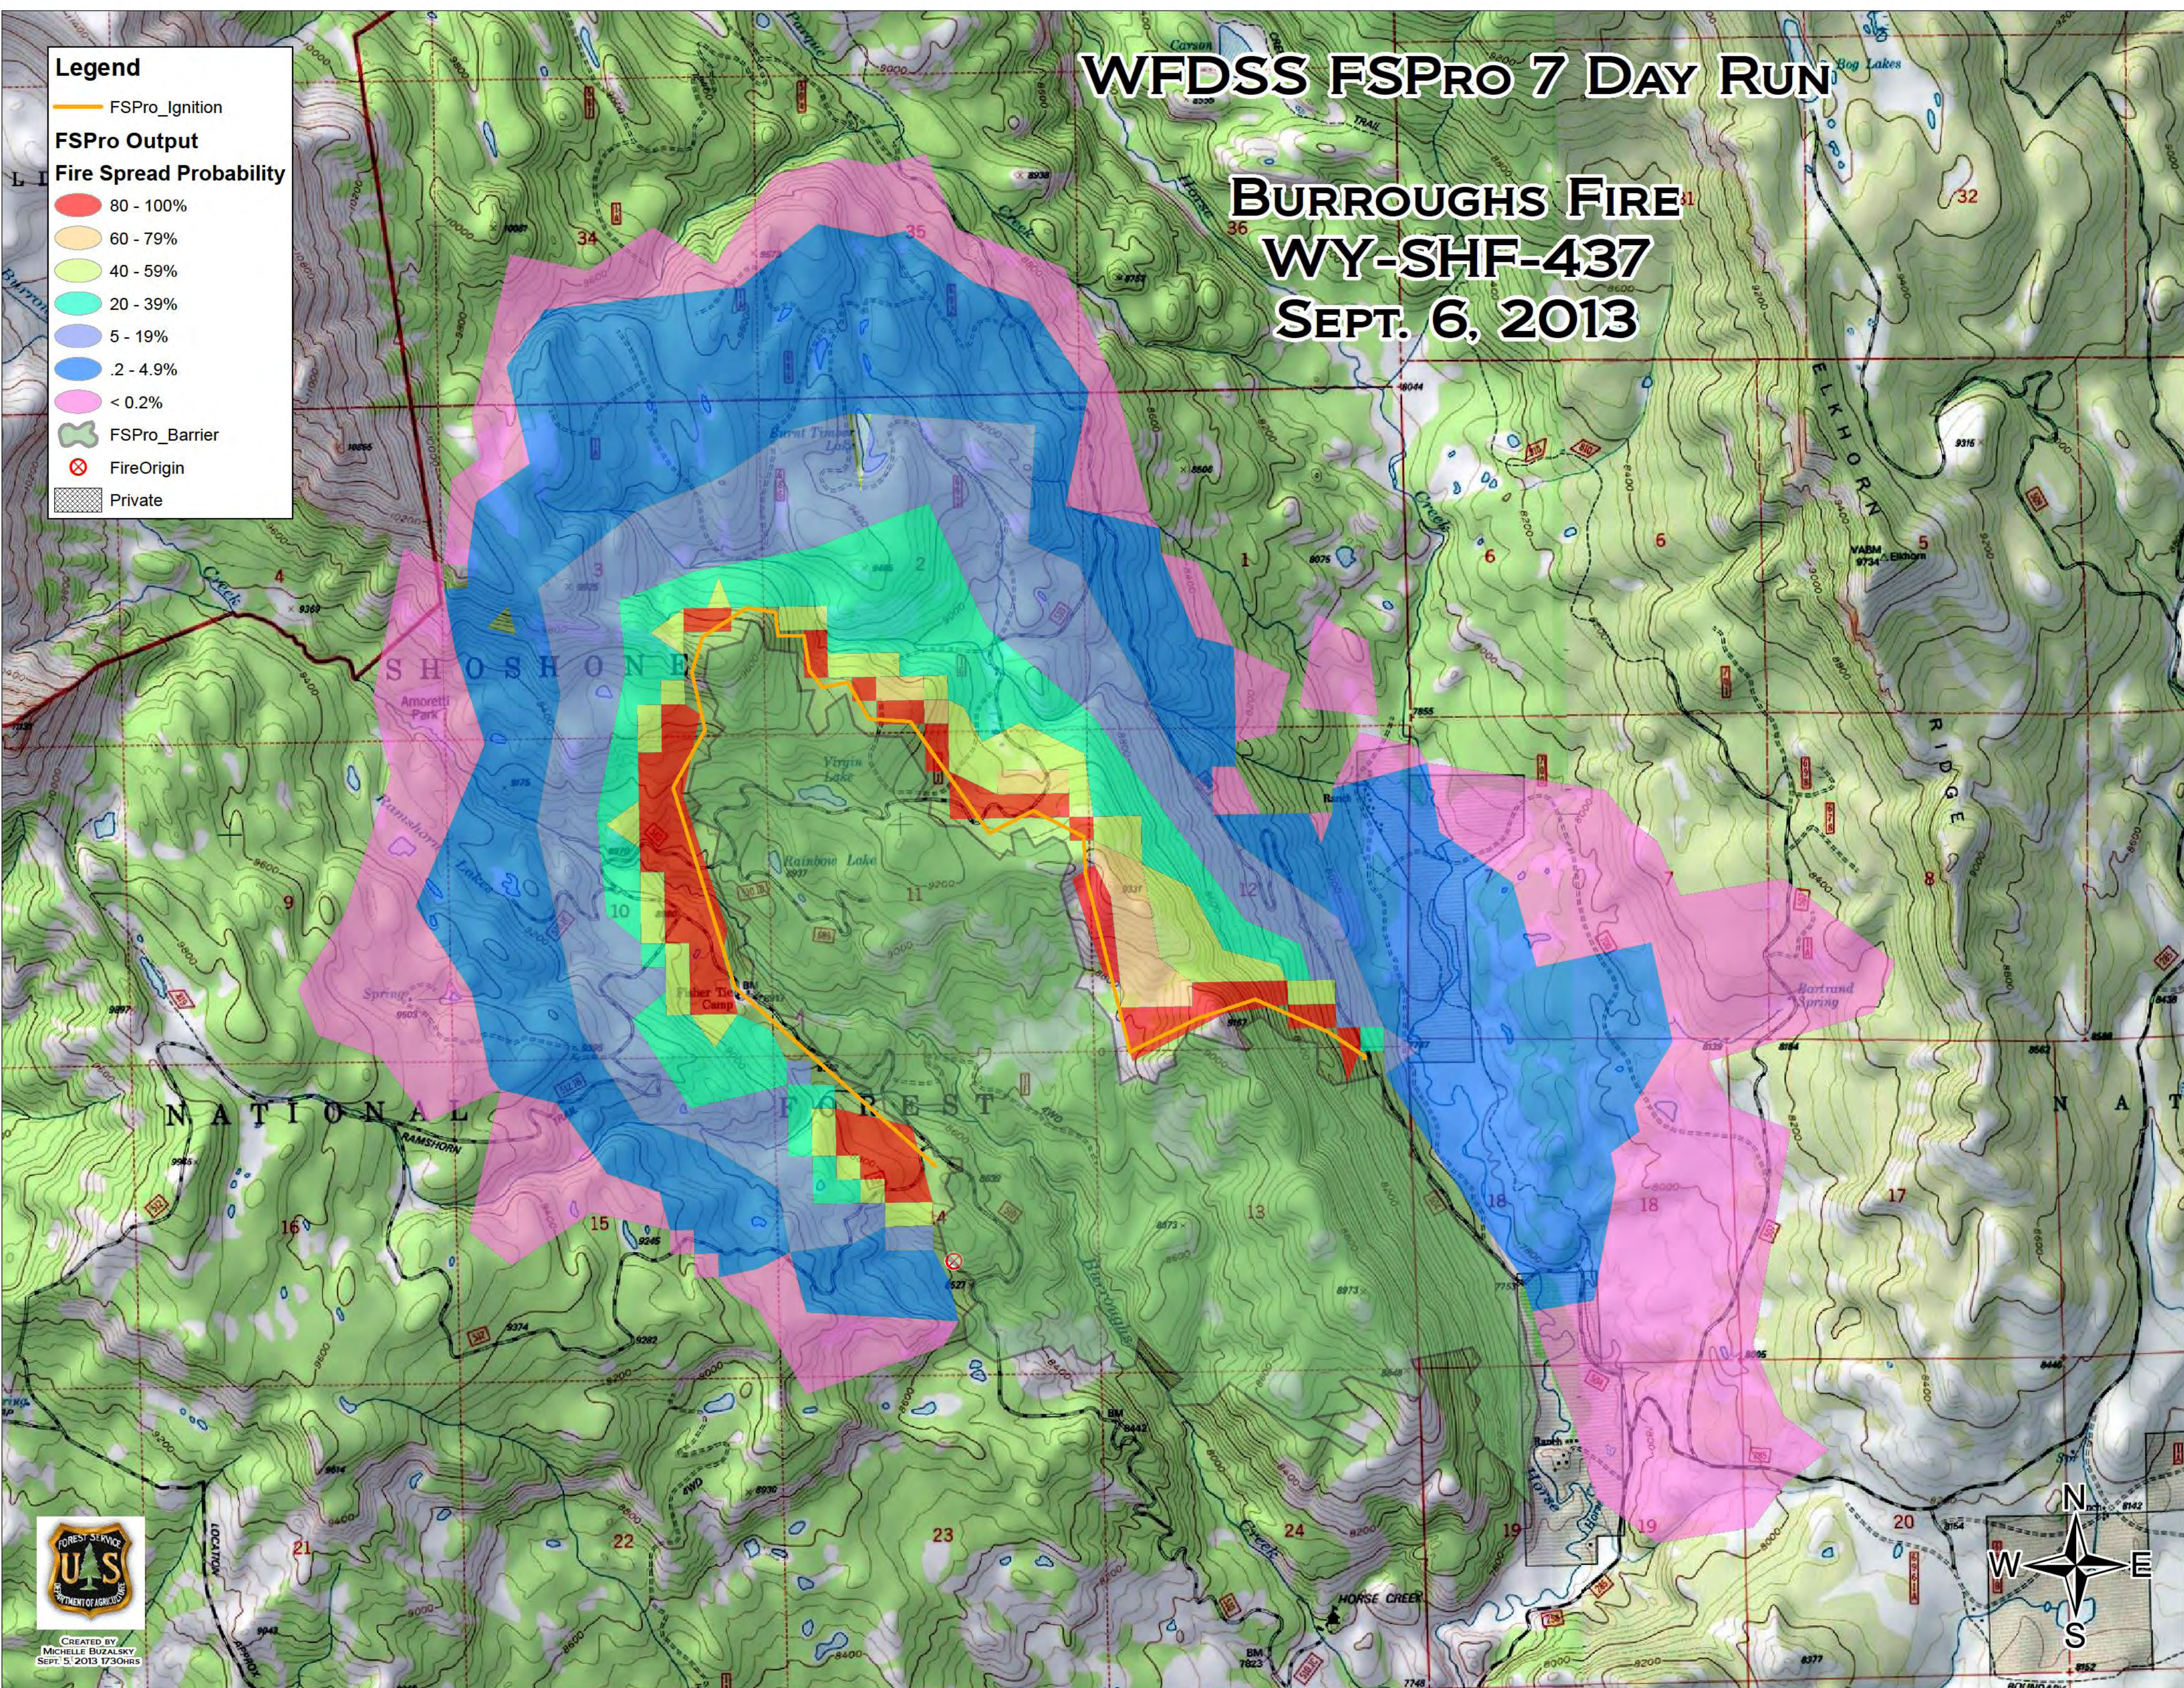

BURROUGHS FIRE PROGRESSION SEPTEMBER 6, 2013

Legend

-  FireOrigin
-  20130831_166 Acres
-  20130901_794 Acres
-  20130902_1741 Acres
-  20130904_1755 Acres

Map Created By:
M. Buzalby
Sept. 6, 2013 1000hrs

BURROUGHS FIRE **WY-SHF-000437**
SEPT. 6, 2013 **NAD 1983**
1794 ACRES

OBJECTIVES

- **NO LOSS OF LIFE OR SERIOUS INJURY TO PUBLIC AND FIREFIGHTERS.**
- **REDUCE THREAT AND MINIMIZE DAMAGE TO PRIVATE PROPERTY AND STRUCTURES LOCATED WITHIN AND ADJACENT TO THE FOREST BOUNDARY.**
- **MINIMIZE LOSS OR DAMAGE TO FOREST FACILITIES AND DEVELOPMENTS, HORSE CREEK GUARD STATION AND HORSE CREEK CAMPGROUND.**
- **MINIMIZE LOSS OR DAMAGE TO CULTURAL RESOURCES WHERE FEASIBLE.**

BURROUGHS FIRE
SEPT. 6, 2013
1794 ACRES

WY-SHF-000437
NAD 1983

VALUES AT RISK

PRIVATE LAND

HORSE CREEK GUARD STATION

HORSE CREEK CAMPGROUND

MAP CREATED BY:
M. BUZALSKY
SEPT. 5, 2013 2030HRS

WFDSS FSPRO 7 DAY RUN

CREATED BY
MICHELLE BUZALSKY
SEPT. 5, 2013 1730HRS

Current Elkhorn ERC's

Elkhorn RAWs – Wind Rose

Station: **481410 ELKHORN**
 Latitude: **43° 40' 46.0" N**
 Longitude: **109° 36' 40.0" W**
 Elevation: **8085 ft**
 Slope Class: **2**