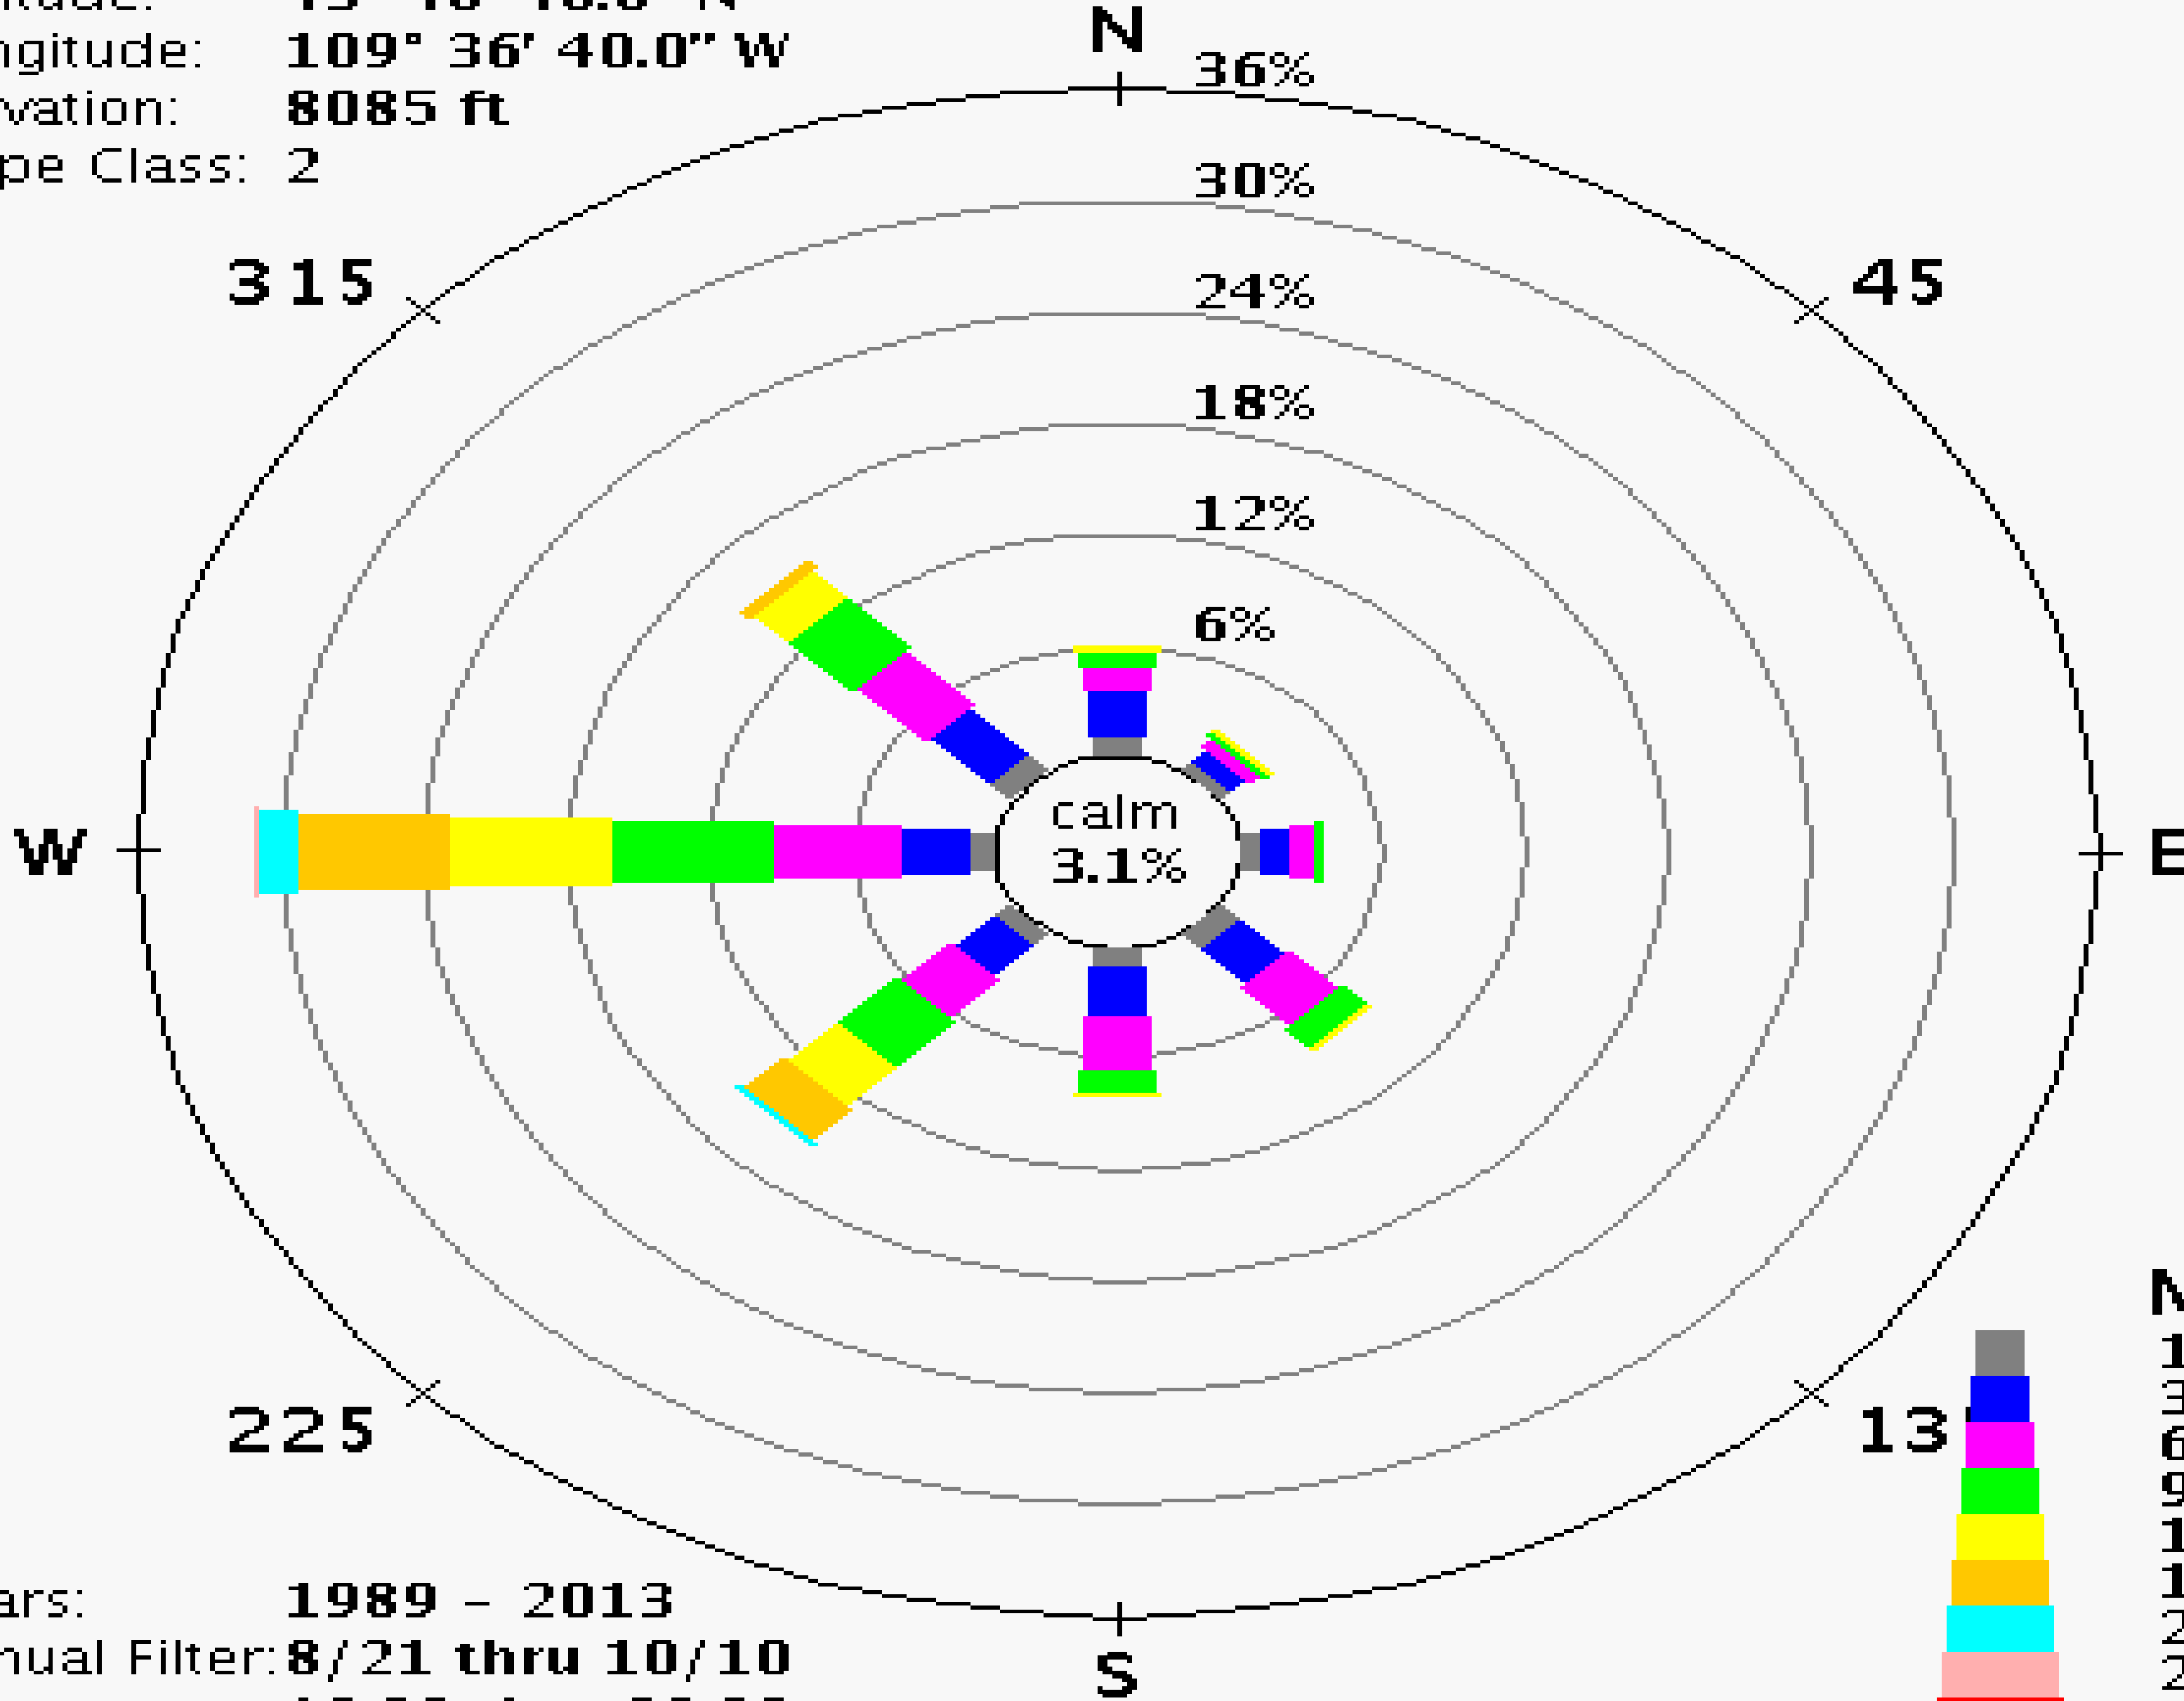

BURROUGHS FIRE PROGRESSION SEPTEMBER 6, 2013

Legend

-  FireOrigin
-  20130831_166 Acres
-  20130901_794 Acres
-  20130902_1741 Acres
-  20130904_1755 Acres

Map Created By:
M. Buzalby
Sept. 6, 2013 1000hrs

CREATED BY
MICHELLE BUZALSKY
SEPT. 5, 2013 1730HRS

Current Elkhorn ERC's

Elkhorn RAWs – Wind Rose

Station: **481410 ELKHORN**
 Latitude: **43° 40' 46.0" N**
 Longitude: **109° 36' 40.0" W**
 Elevation: **8085 ft**
 Slope Class: **2**