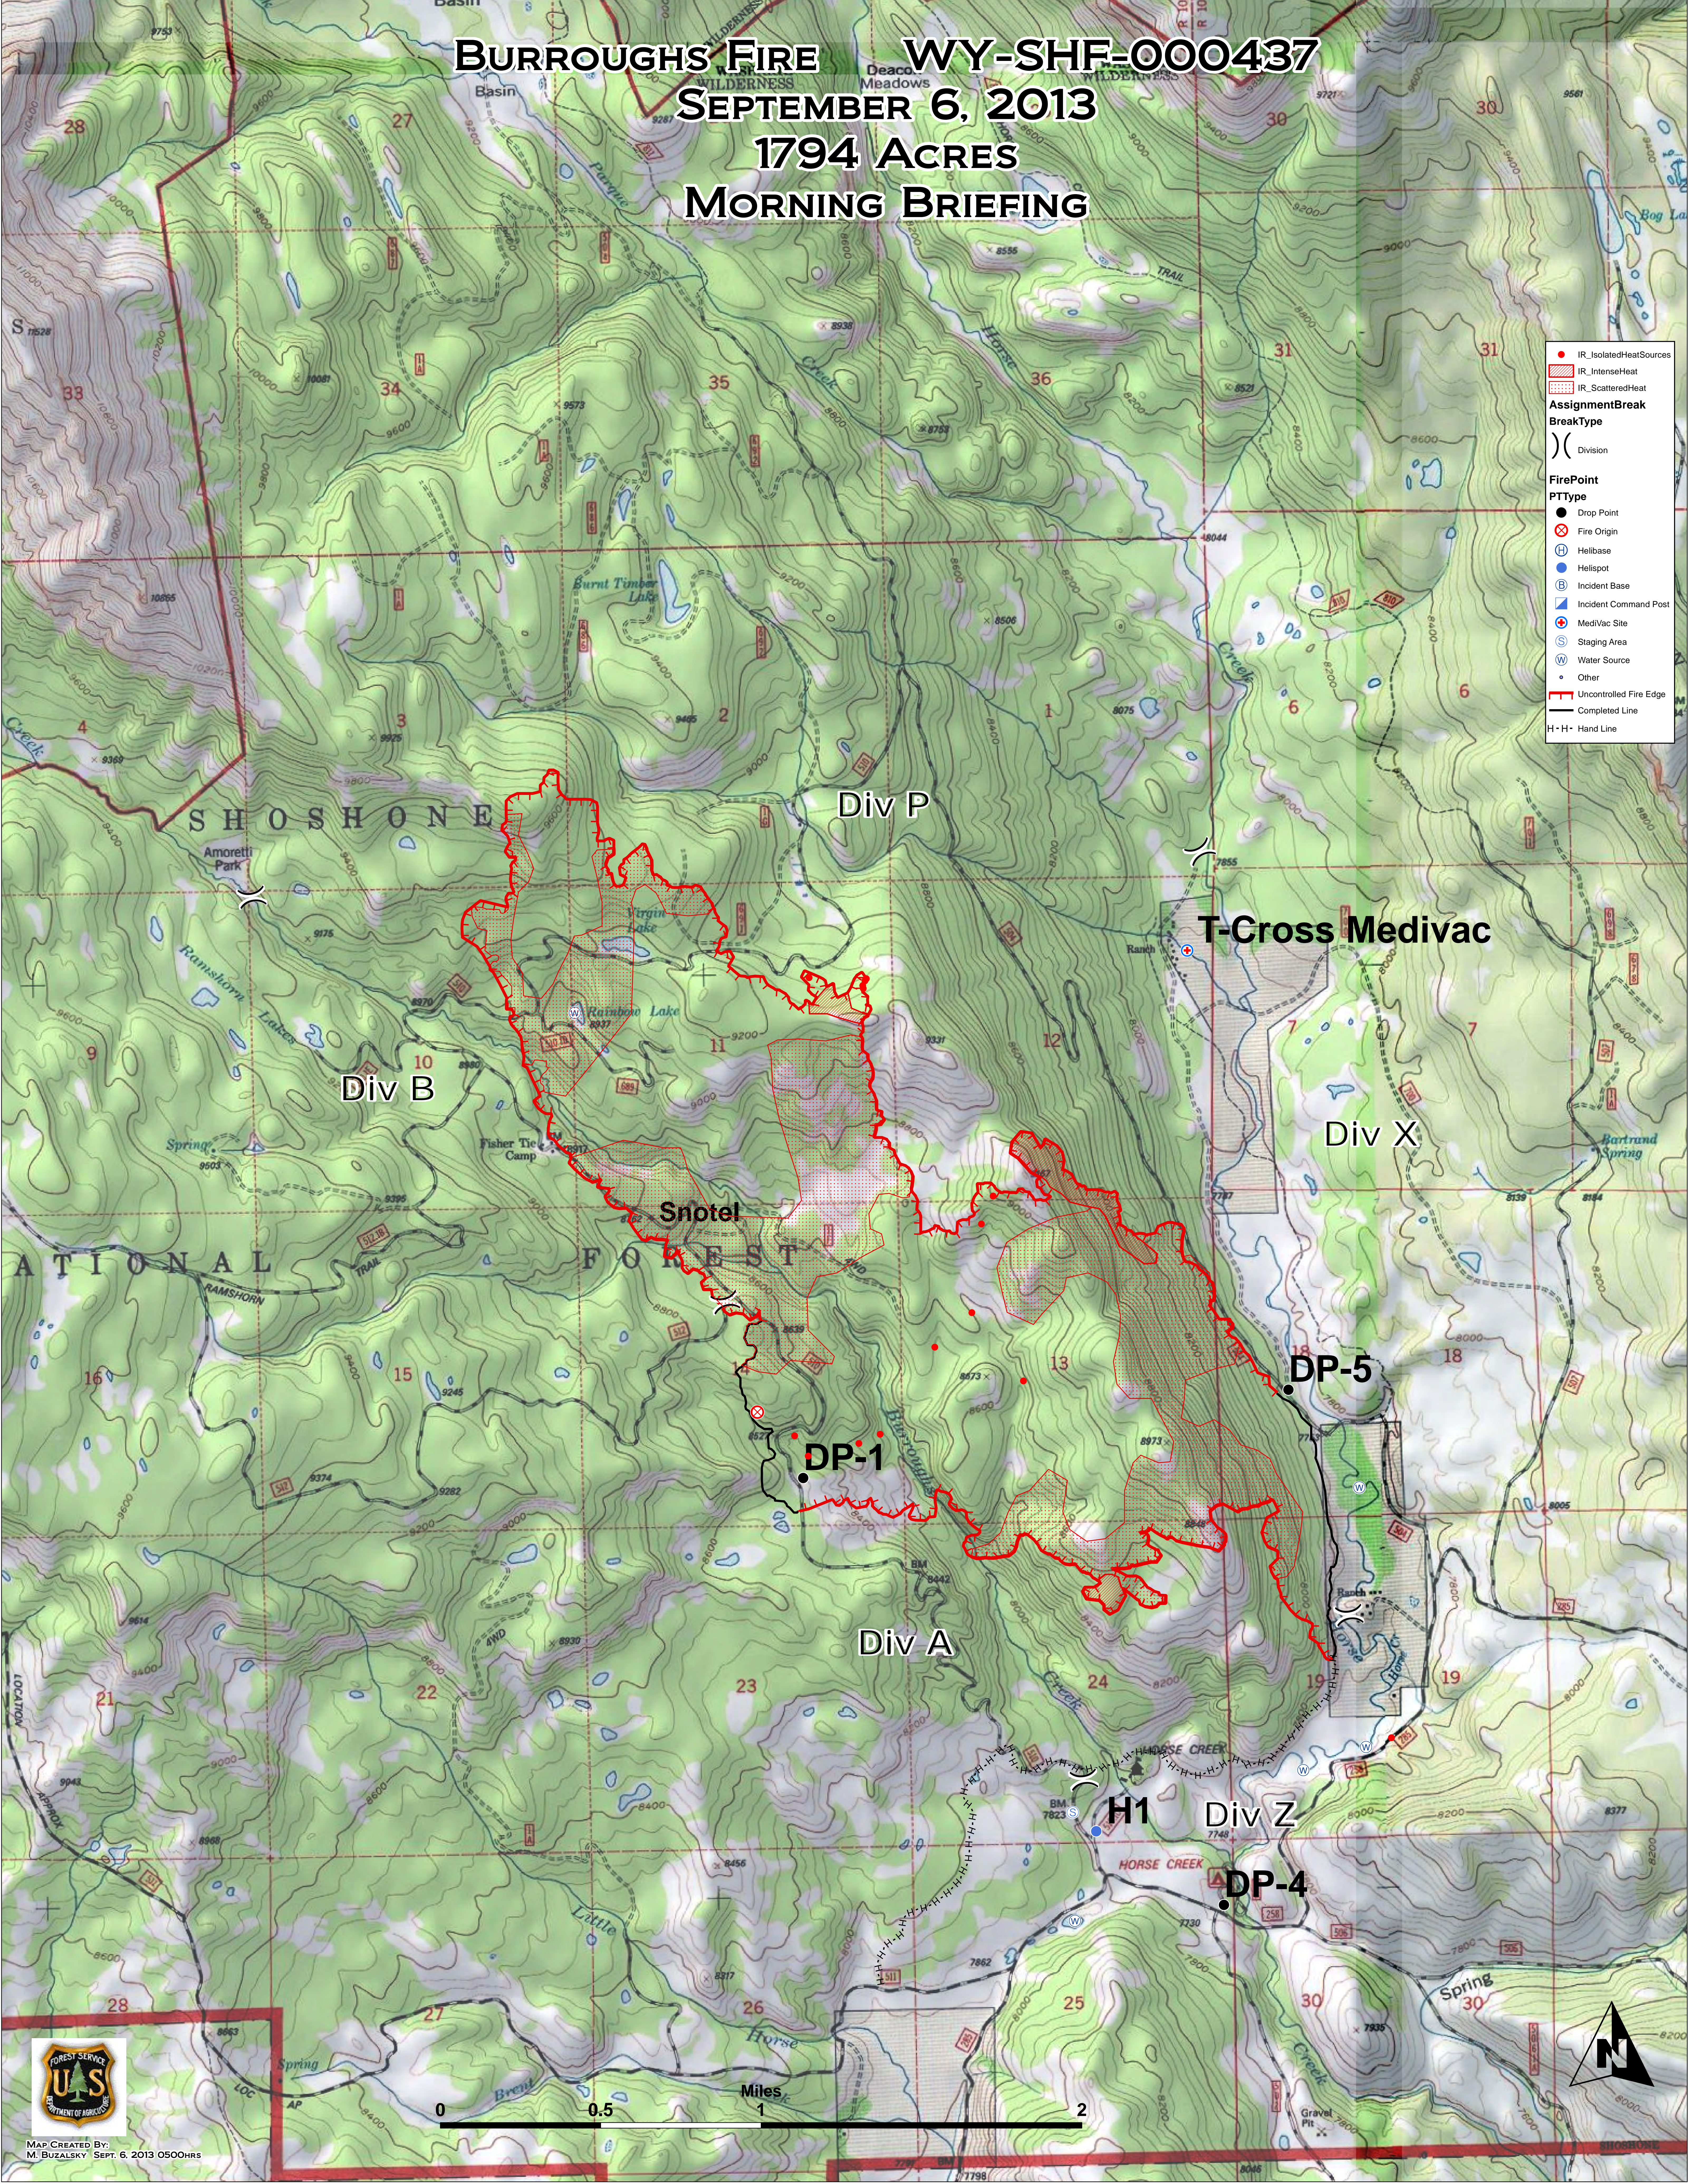

BURROUGHS FIRE WY-SHF-000437

SEPTEMBER 6, 2013

1794 ACRES

MORNING BRIEFING

- IR_IsolatedHeatSources
- IR_IntenseHeat
- IR_ScatteredHeat
- AssignmentBreak
- BreakType
 - Division
- FirePoint
- PTType
 - Drop Point
 - Fire Origin
 - Helibase
 - Helispot
 - Incident Base
 - Incident Command Post
 - MediVac Site
 - Staging Area
 - Water Source
 - Other
- Uncontrolled Fire Edge
- Completed Line
- H-H Hand Line

MAP CREATED BY:
M. BUZALSKY SEPT. 6, 2013 0500HRS