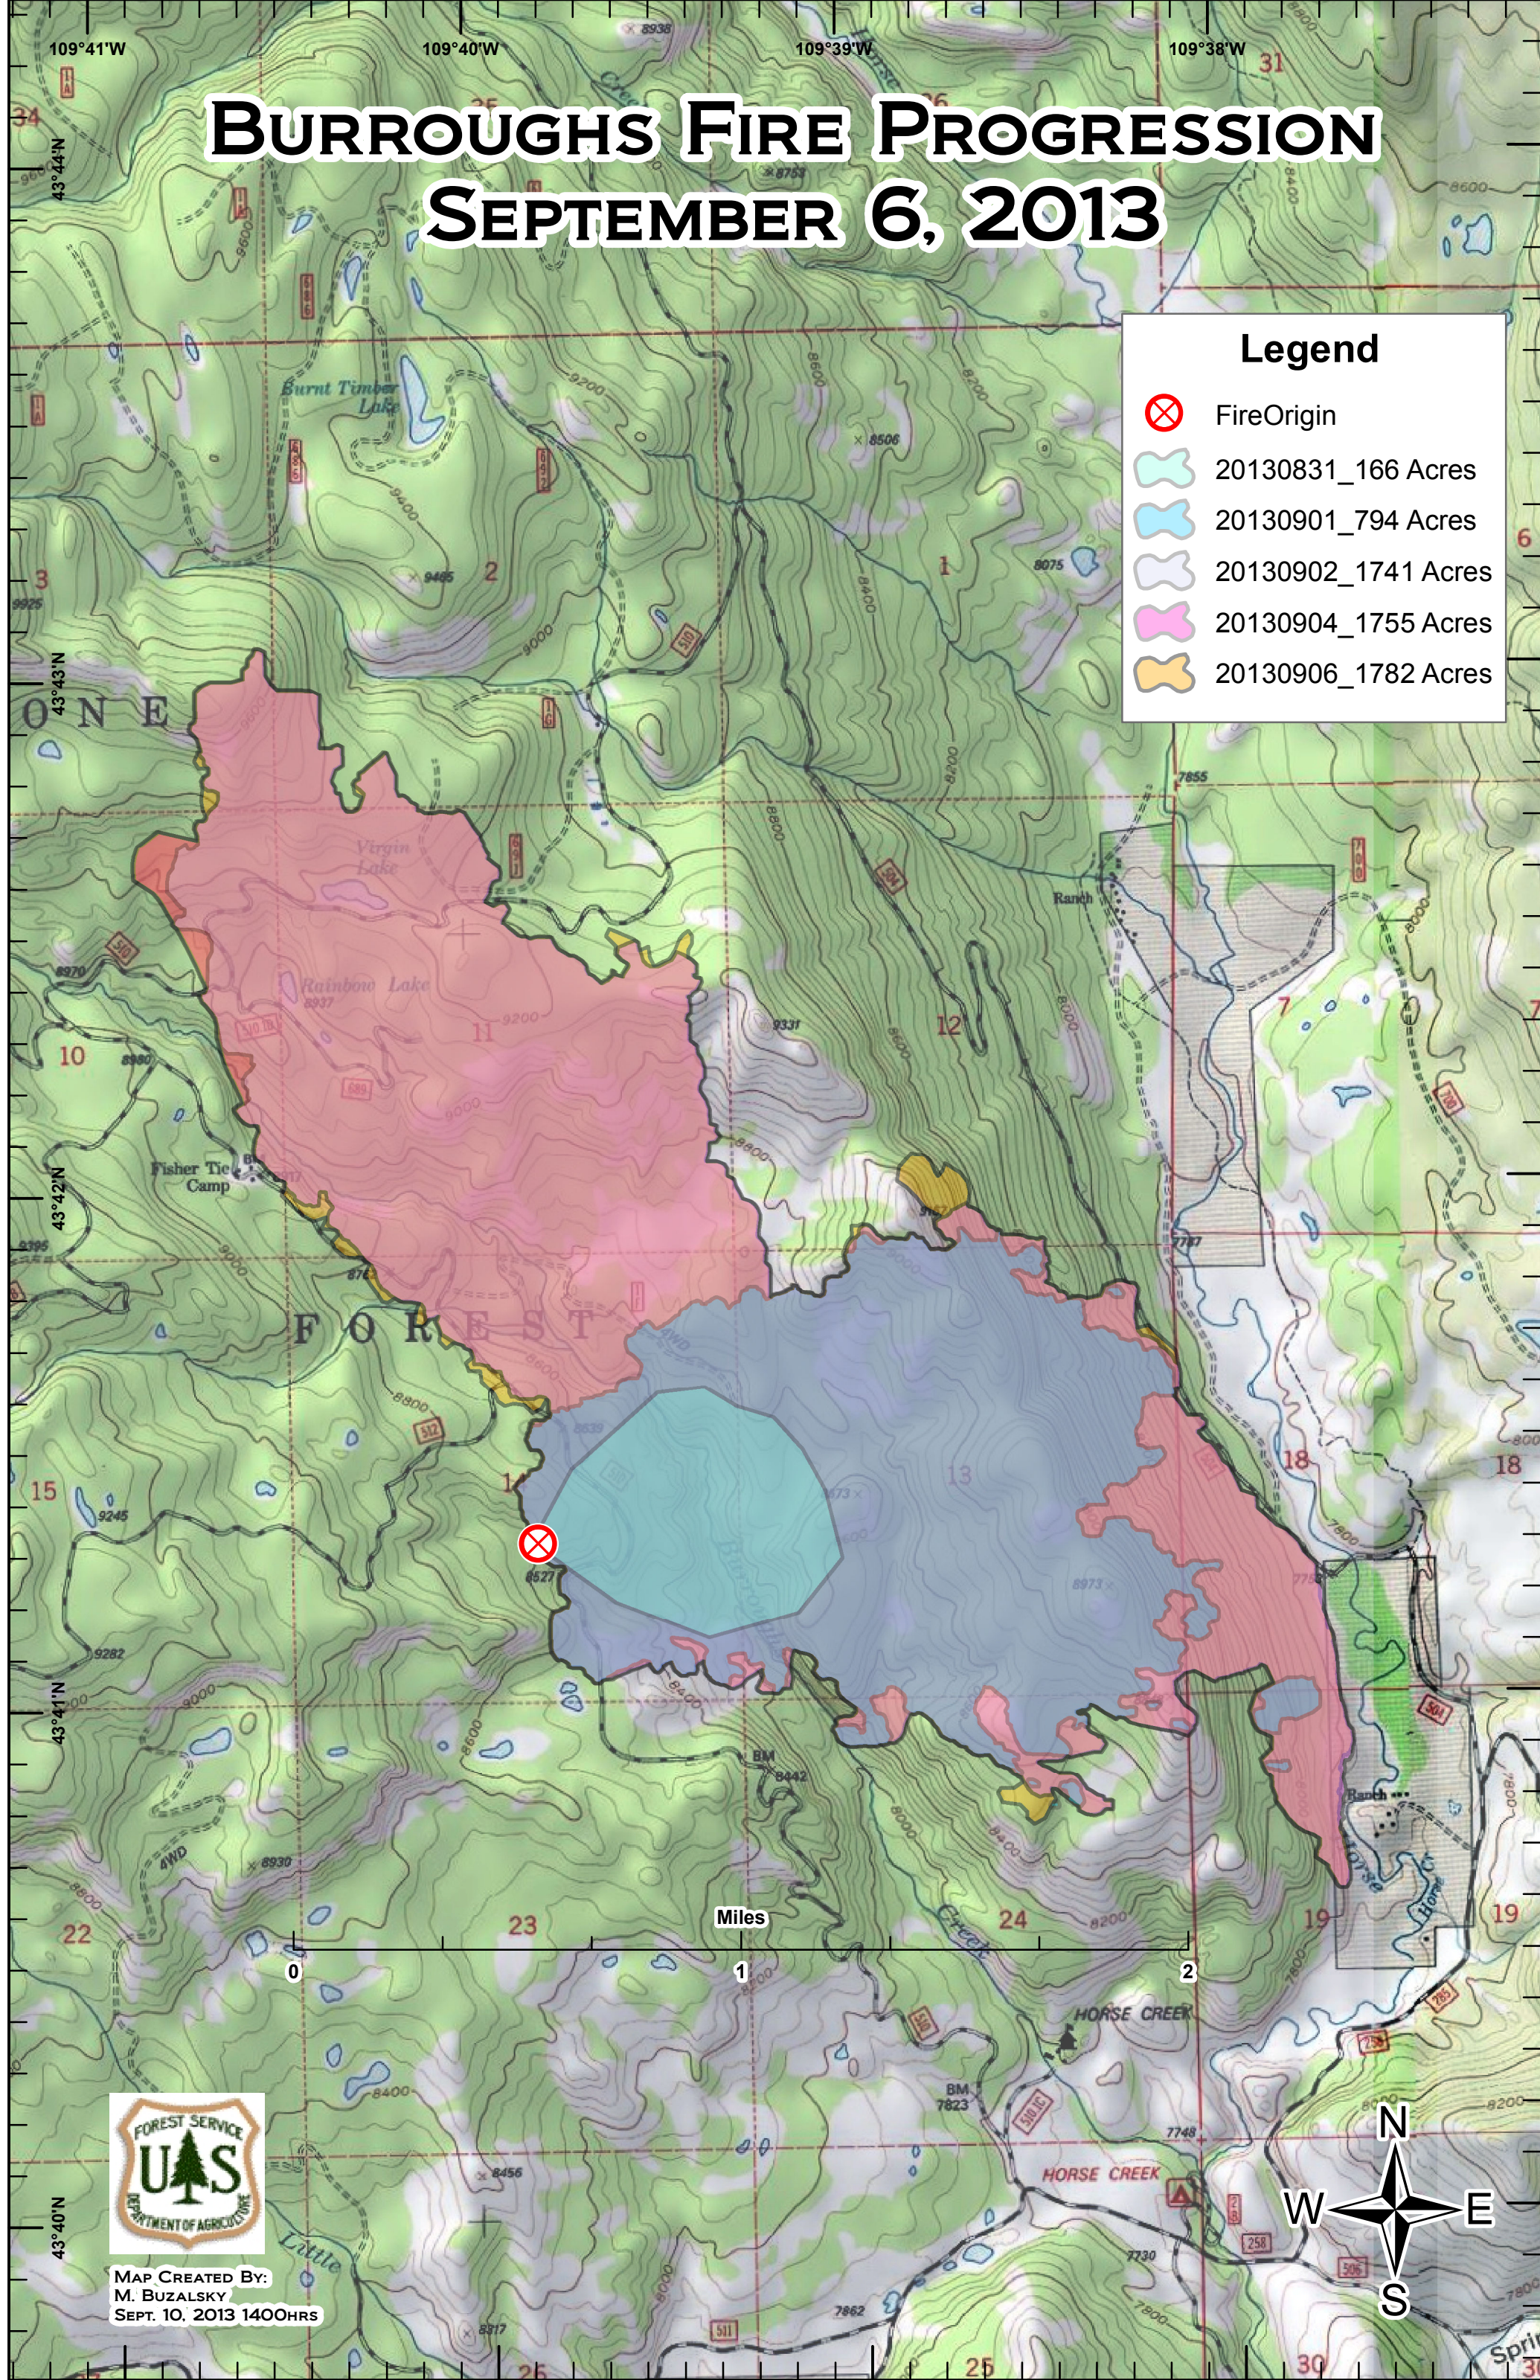

# BURROUGHS FIRE PROGRESSION SEPTEMBER 6, 2013

## Legend

-  Fire Origin
-  20130831\_166 Acres
-  20130901\_794 Acres
-  20130902\_1741 Acres
-  20130904\_1755 Acres
-  20130906\_1782 Acres

MAP CREATED BY:  
M. BUZALSKY  
SEPT. 10, 2013 1400HRS