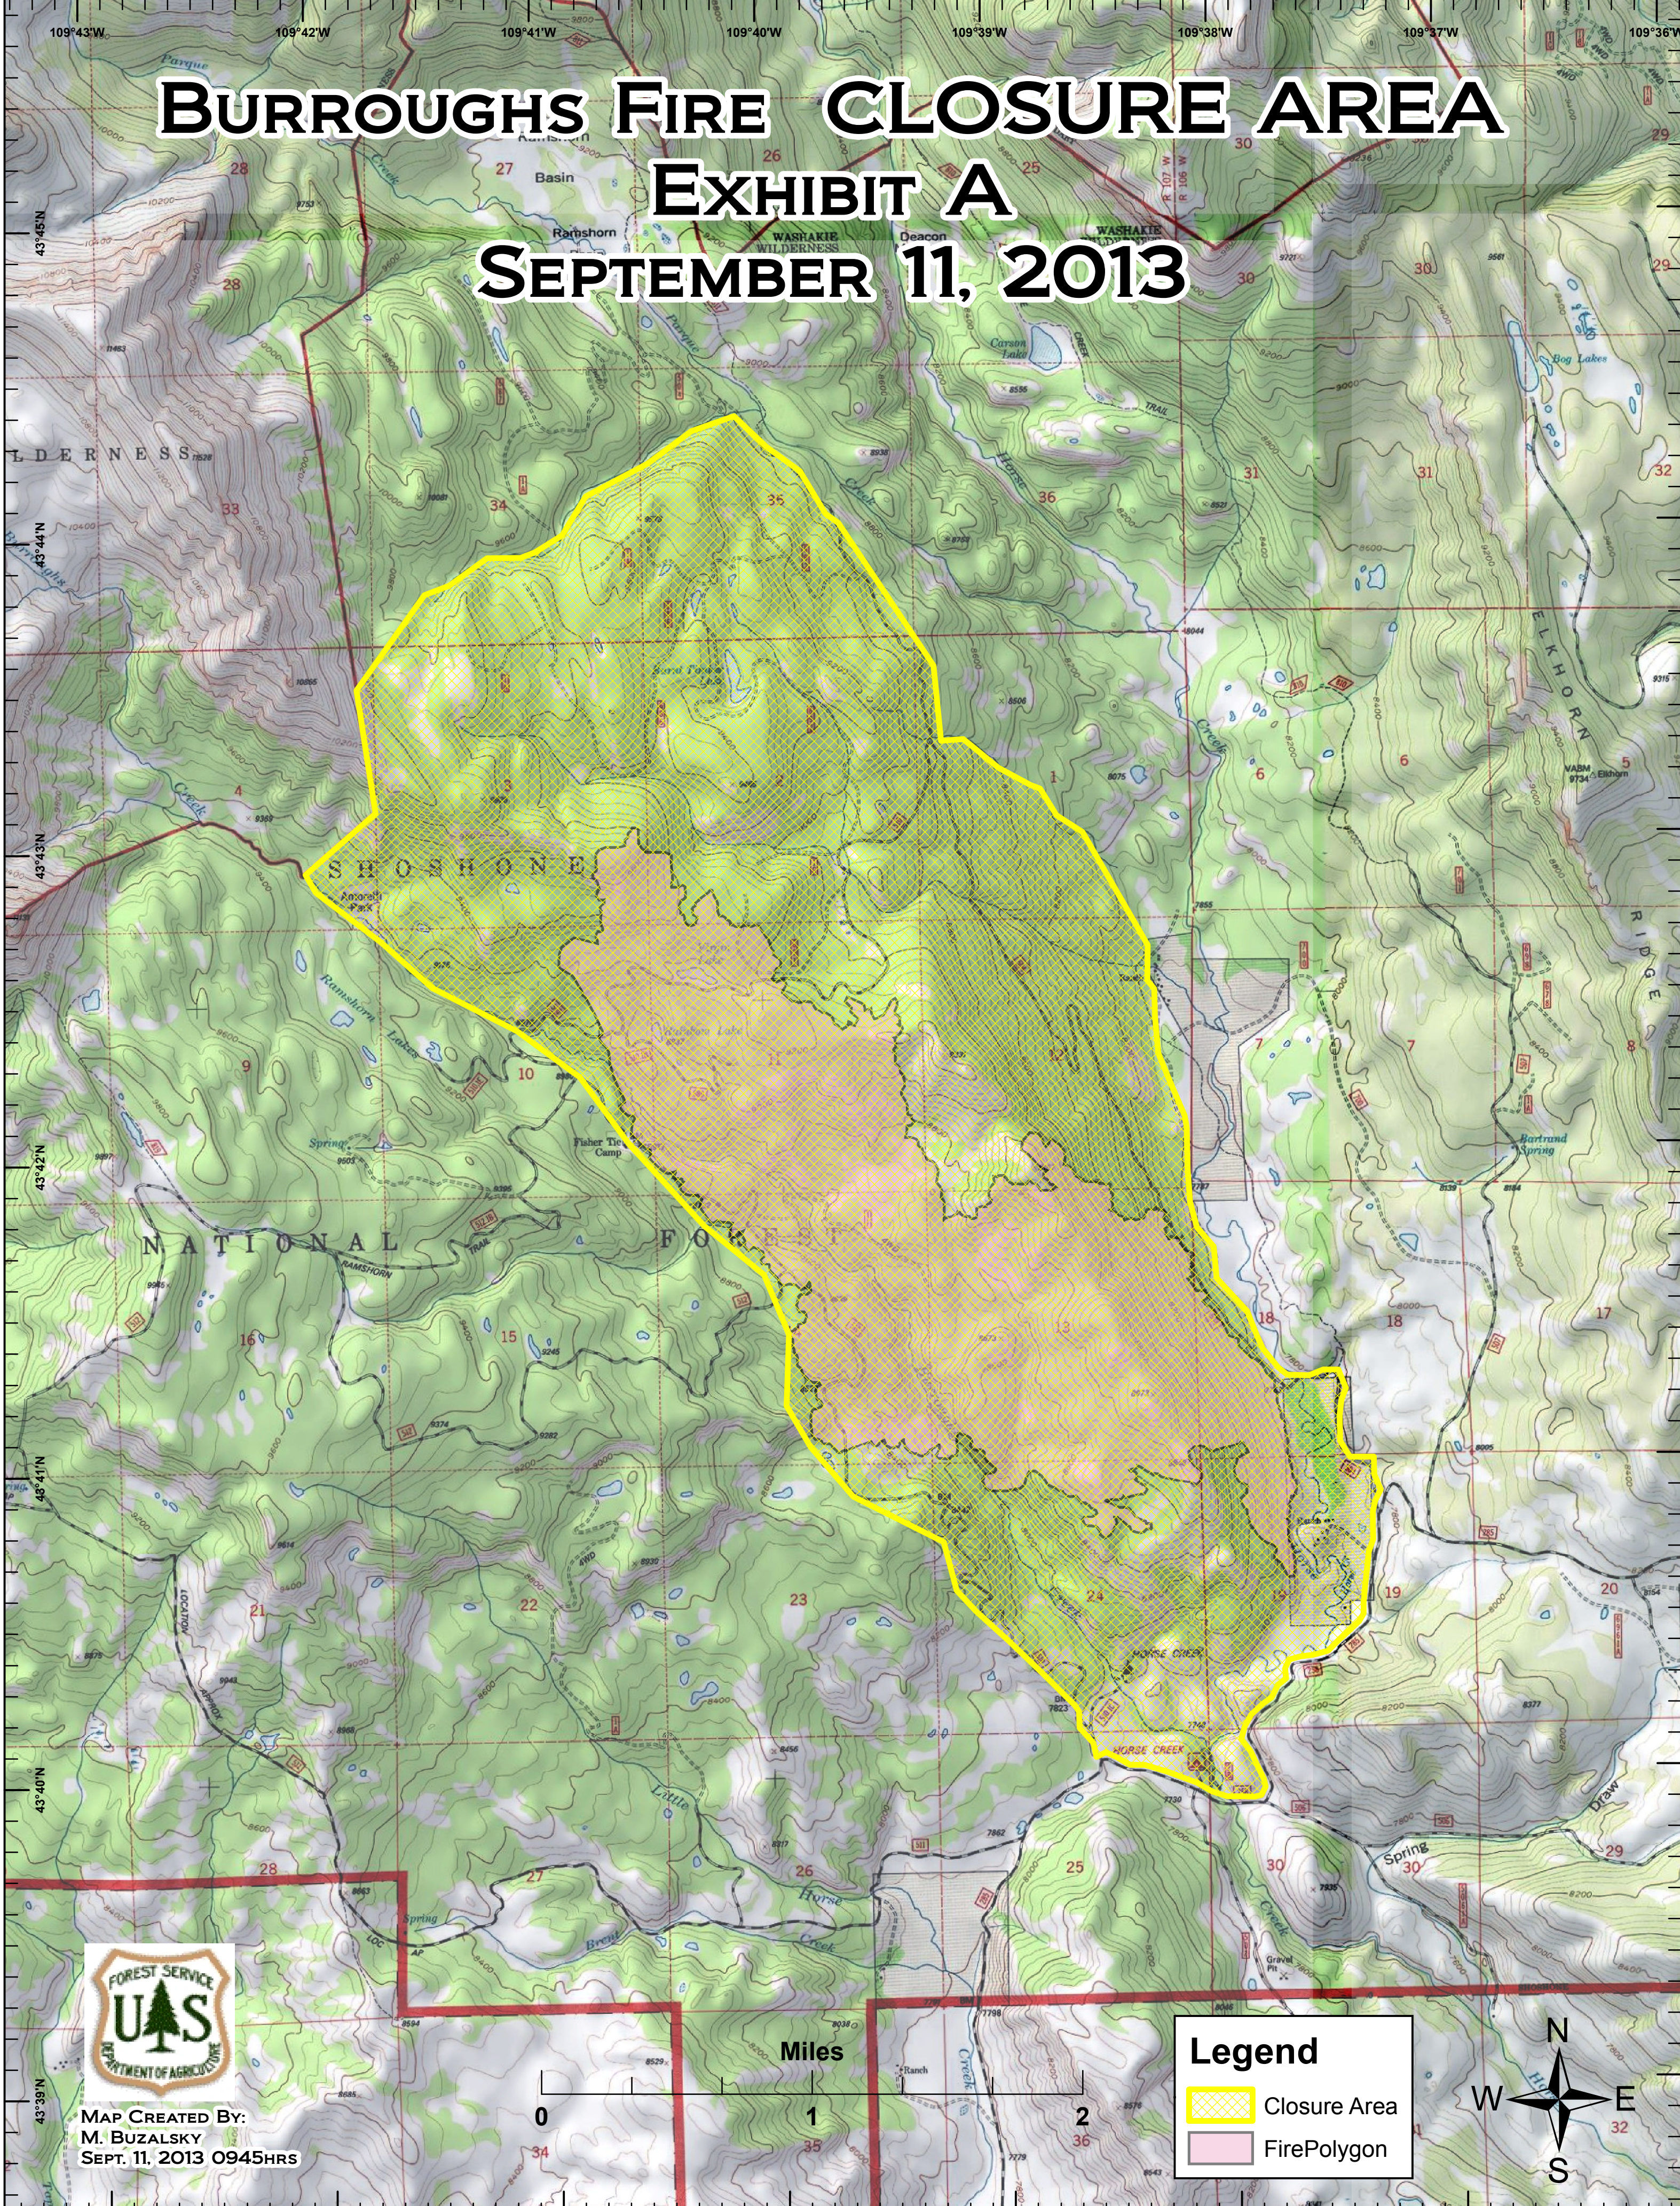

BURROUGHS FIRE CLOSURE AREA

EXHIBIT A

SEPTEMBER 11, 2013

MAP CREATED BY:
M. BUZALSKY
SEPT. 11, 2013 0945HRS

Miles

Legend

-  Closure Area
-  FirePolygon