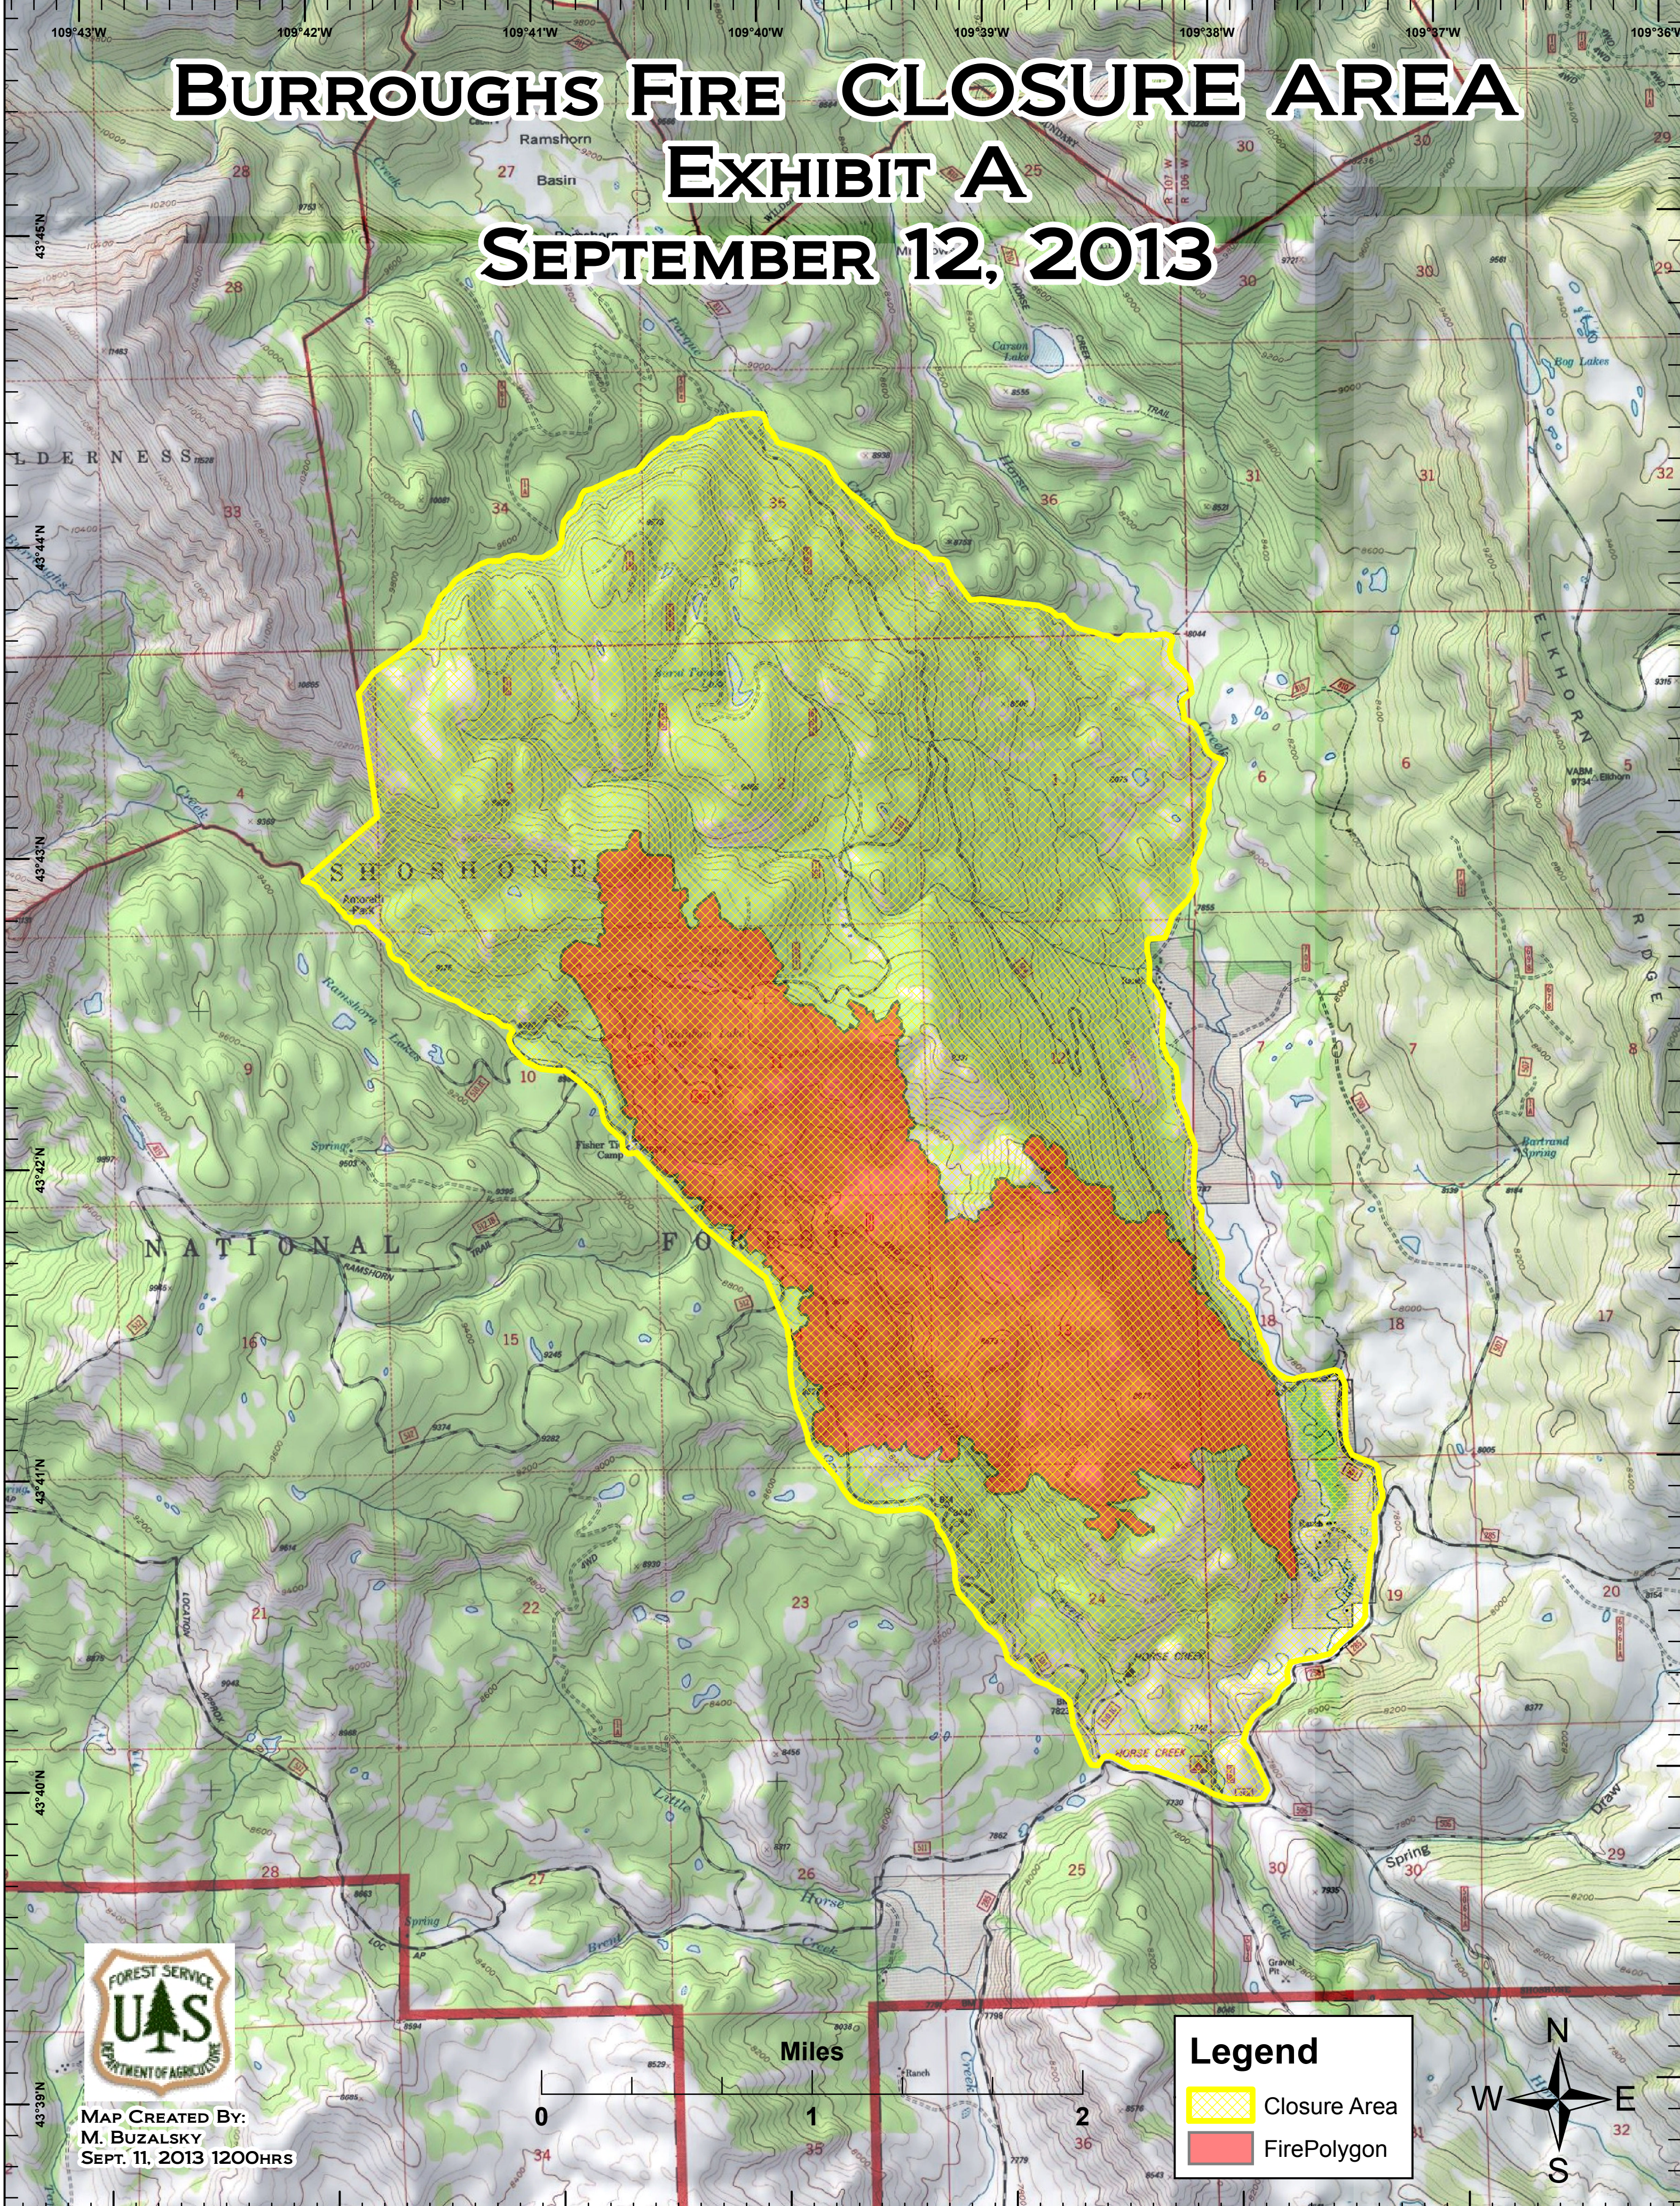

BURROUGHS FIRE CLOSURE AREA

EXHIBIT A

SEPTEMBER 12, 2013

MAP CREATED BY:
M. BUZALSKY
SEPT. 11, 2013 1200HRS

Miles

Legend

- Closure Area
- FirePolygon