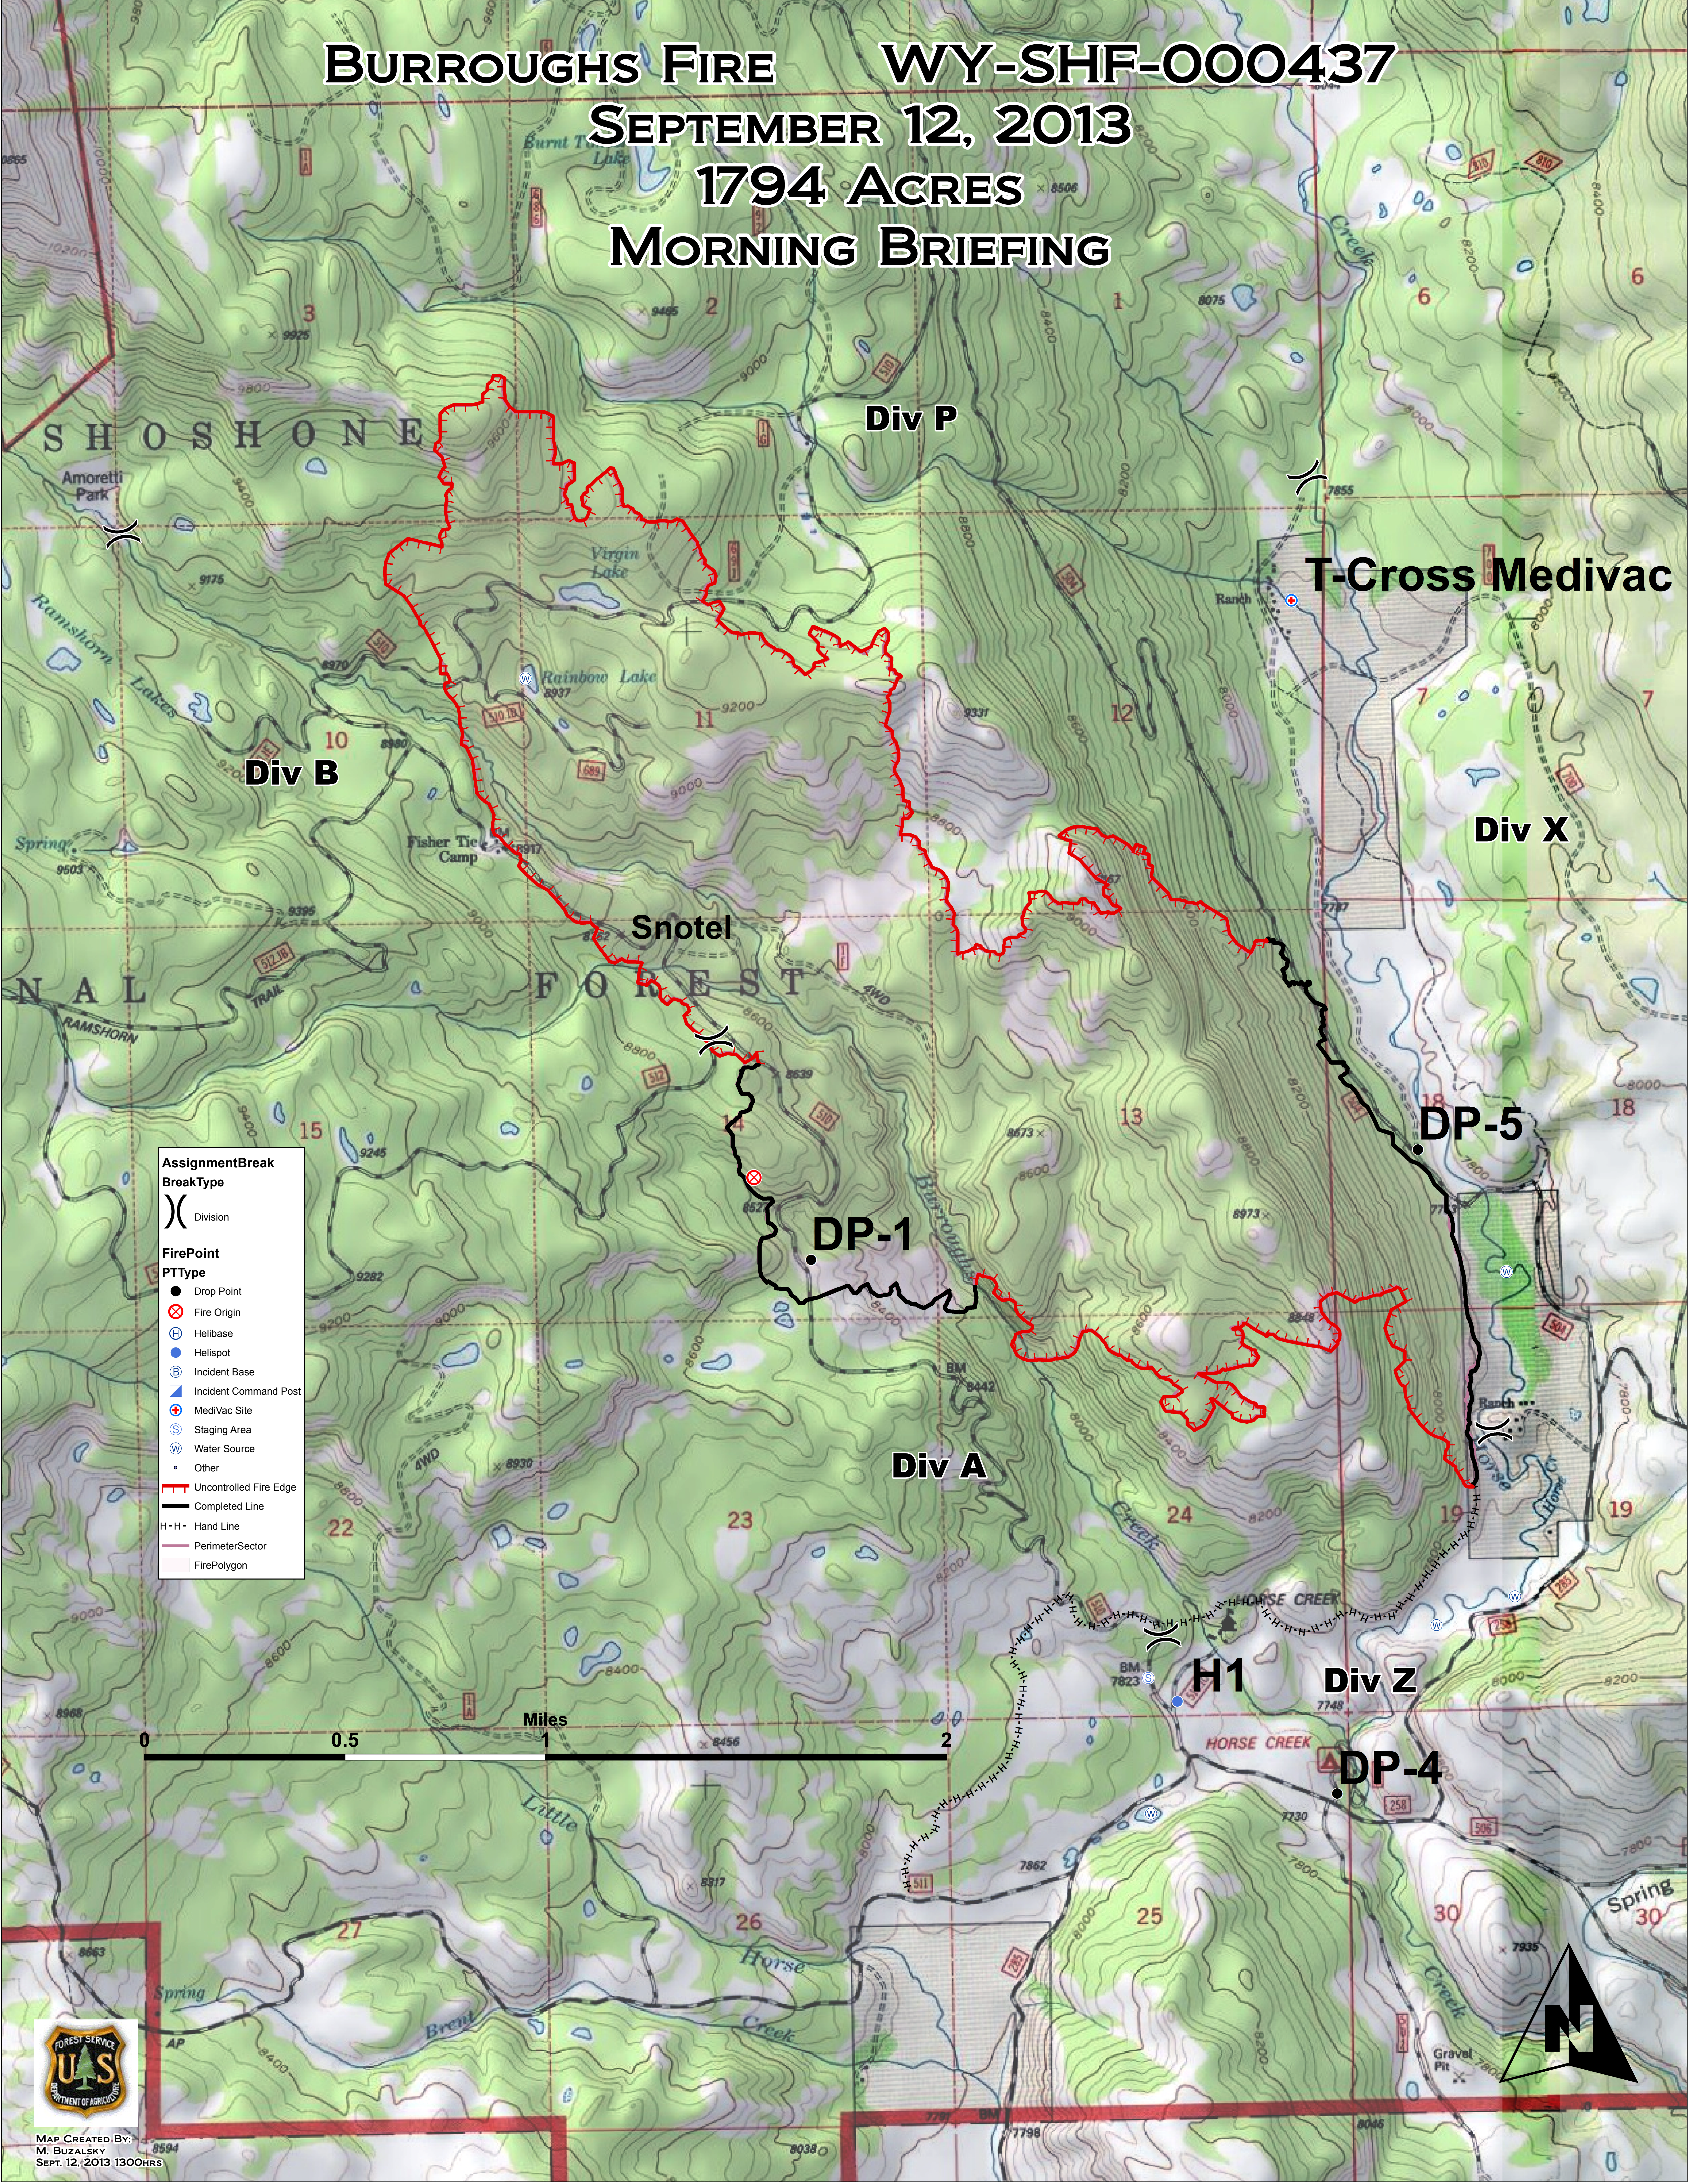

# BURROUGHS FIRE WY-SHF-000437

## SEPTEMBER 12, 2013

### 1794 ACRES

### MORNING BRIEFING

**AssignmentBreak**  
BreakType  
( ) Division

**FirePoint**  
PTType  
● Drop Point  
⊗ Fire Origin  
⊕ Helibase  
⊙ Helispot  
⊕ Incident Base  
⊕ Incident Command Post  
⊕ Medivac Site  
⊕ Staging Area  
⊕ Water Source  
● Other